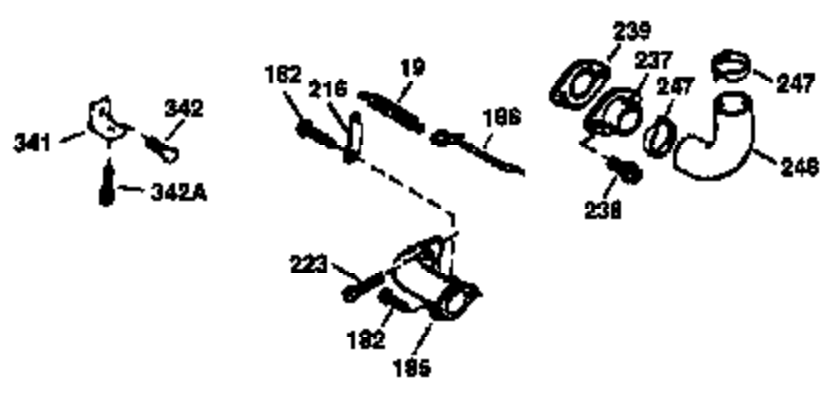

Engine Parts List #1

Ref #	Part Number	Qty	Description
172	32755	1	Valve Cover
174	650128	2	Screw, 10-24 x 1/2"
178	29752	2	Nut & Lock Washer, 1/4-28
182	6201	2	Screw, 1/4-28 x 7/8"
184	26756	1	* Carburetor To Intake Pipe Gasket
185	31384A	1	Intake Pipe (Incl. 224)
186	36201	1	Governor Link
189	650839	2	Screw, 1/4-20 x 3/8"
190	35831	1	Brake Lever
191	35039B	1	S.E. Brake Bracket (Incl. 195)
192	34966	1	Brake Control Link
193	35830	1	Brake Spring
194	32309	1	Retaining Ring
195	610973	1	Terminal
200	35999	1	Control Bracket
207	36200	1	Throttle Link
209	30200	2	Screw, 10-24 x 9/16"
223	650451	2	Screw, 1/4-20 x 1"
224	34690A	1	* Intake Pipe Gasket
238	650709	2	Screw, 10-32 x 7/16"
245	35500	1	Air Cleaner Filter
250	35503	1	Air Cleaner Cover
260	35497	1	Blower Housing
261	30200	2	Screw, 10-24 x 9/16"
262	650831	2	Screw, 1/4-20 x 1/2"
263	35502	1	Trim Ring
275	34613A	1	Muffler
276	33753	1	Locking Plate
277	650795	2	Screw, 1/4-20 x 2-1/4"
285	35000	1	Starter Cup
287	650926	2	Screw, 8-32 x 21/64"
290	30705	1	Fuel Line
292	26460	2	Fuel Line Clamp
300	35501A	1	Shroud & Tank Ass'y. (Incl. 301)
301	35355	1	Fuel Cap
305	35498	1	Oil Fill Tube
306	34265	1	* "O" Ring
307	35499	1	"O" Ring
309	650562	1	Screw, 10-32 x 1/2"
310	35507	1	Dipstick
313	34080	1	Spacer
327	35392	1	Starter Plug
370	36261	1	Instruction Decal
370A	36260	1	Primer Decal
380	632669	1	Carburetor (Incl. 184)
390	590686	1	Rewind Starter
400	35997	1	* Gasket Set (Incl. items marked PK i n notes). Incl. Part #s 26756 (1), 27234A (1), 33554A (1), 33735 (1), 34265 (1), 34338 (1), 34690A (1), 35261 (1)
420	730225	1	SAE 30 4-Cycle Engine Oil (Quart)

ILLUSTRATION SHOWS TYPICAL PARTS ONLY. ORDER BY PART NUMBER. PARTS NOT LISTED ARE SUPPLIED BY OEM.

VIEW 2 OF 3