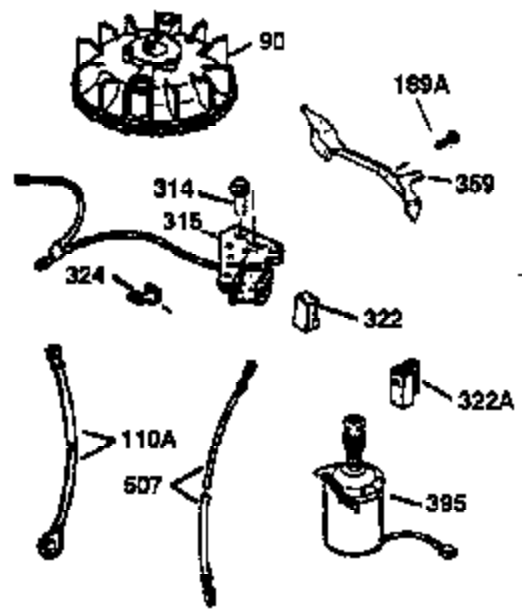

ILLUSTRATION SHOWS TYPICAL PARTS ONLY. ORDER BY PART NUMBER. PARTS NOT LISTED ARE SUPPLIED BY OEM.

VIEW 3 OF 3

Ref #	Part Number	Qty	Description
90	611112	1	Flywheel
238	650709	2	Screw, 10-32 x 7/16"
239	35815	1	Air Cleaner Gasket
243	650899	2	Screw, 10-32 x 2-3/32"
245	35500	1	Air Cleaner Filter
250	35503	1	Air Cleaner Cover
275	34613A	1	Muffler
276	33753	1	Locking Plate
277	650795	2	Screw, 1/4-20 x 2-1/4"