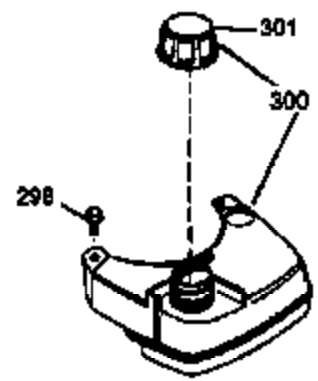

Engine Parts List #1

Ref #	Part Number	Qty	Description
172	32755	1	Valve Cover
174	650128	2	Screw, 10-24 x 1/2"
178	29752	2	Nut & Lock Washer, 1/4-28
182	6201	2	Screw, 1/4-28 x 7/8"
184	26756	1	* Carburetor To Intake Pipe Gasket
185	31384A	1	Intake Pipe (Incl. 224)
186	36201	1	Governor Link
189	650839	2	Screw, 1/4-20 x 3/8"
190	35831	1	Brake Lever
191	35039B	1	S.E. Brake Bracket (Incl. 195)
192	34966	1	Brake Control Link
193	35830	1	Brake Spring
194	32309	1	Retaining Ring
195	610973	1	Terminal
200	35999	1	Control Bracket
207	36200	1	Throttle Link
209	30200	2	Screw, 10-24 x 9/16"
223	650451	2	Screw, 1/4-20 x 1"
224	34690A	1	* Intake Pipe Gasket
238	650709	2	Screw, 10-32 x 7/16"
245	35500	1	Air Cleaner Filter
250	35503	1	Air Cleaner Cover
260	35497	1	Blower Housing
261	30200	2	Screw, 10-24 x 9/16"
262	650831	2	Screw, 1/4-20 x 1/2"
263	35502	1	Trim Ring
275	34613A	1	Muffler
276	33753	1	Locking Plate
277	650795	2	Screw, 1/4-20 x 2-1/4"
285	35000	1	Starter Cup
287	650926	2	Screw, 8-32 x 21/64"
290	30705	1	Fuel Line
292	26460	2	Fuel Line Clamp
300	35501A	1	Shroud & Tank Ass'y. (Incl. 301)
301	35355	1	Fuel Cap
305	35498	1	Oil Fill Tube
306	34265	1	* "O" Ring
307	35499	1	"O" Ring
309	650562	1	Screw, 10-32 x 1/2"
310	35507	1	Dipstick
313	34080	1	Spacer
327	35392	1	Starter Plug
370	36261	1	Instruction Decal
370A	36260	1	Primer Decal
380	632669	1	Carburetor (Incl. 184)
390	590686	1	Rewind Starter
400	35997	1	* Gasket Set (Incl. items marked PK i n notes). Incl. Part #s 26756 (1), 27234A (1), 33554A (1), 33735 (1), 34265 (1), 34338 (1), 34690A (1), 35261 (1)
420	730225	1	SAE 30 4-Cycle Engine Oil (Quart)

ILLUSTRATION SHOWS TYPICAL PARTS ONLY. ORDER BY PART NUMBER. PARTS NOT LISTED ARE SUPPLIED BY OEM.

VIEW 2 OF 3