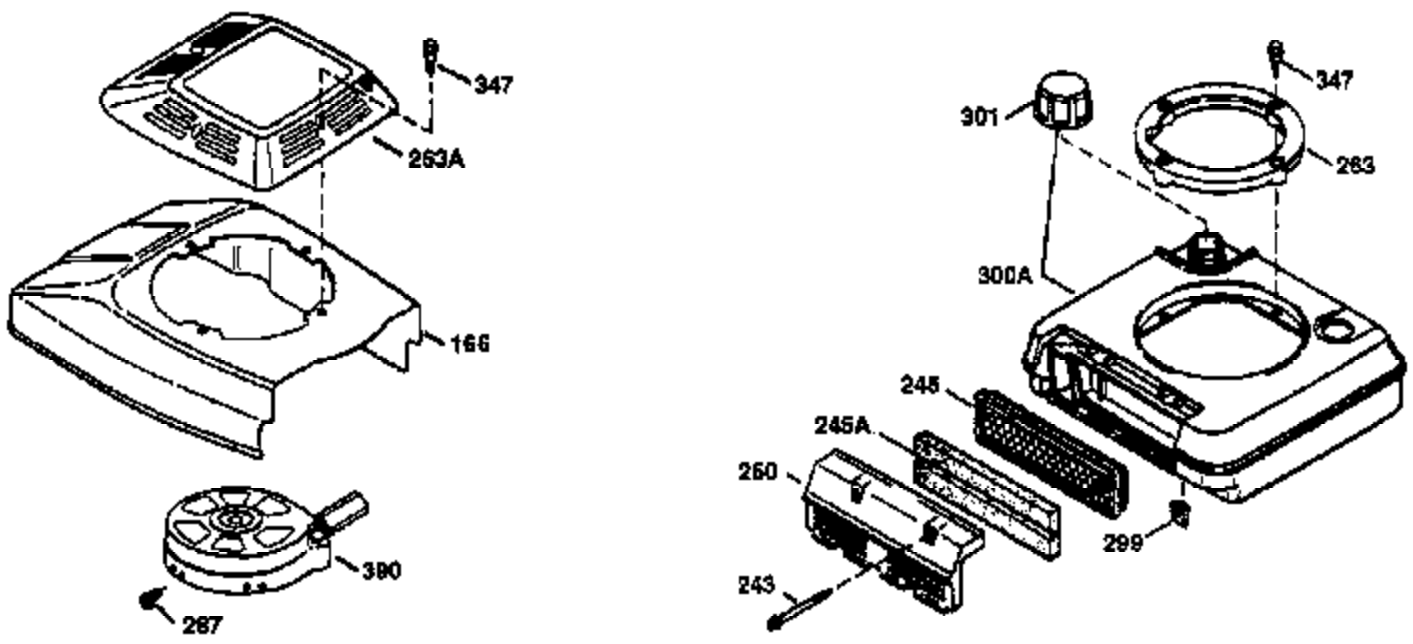

Engine Parts List #1

Ref #	Part Number	Qty	Description
172	32755	1	Valve Cover
174	650128	2	Screw, 10-24 x 1/2"
178	29752	2	Nut & Lock Washer, 1/4-28
182	6201	2	Screw, 1/4-28 x 7/8"
184	26756	1	* Carburetor To Intake Pipe Gasket
185	31384A	1	Intake Pipe (Incl. 224)
186	36201	1	Governor Link
189	650839	2	Screw, 1/4-20 x 3/8"
190	35831	1	Brake Lever
191	35039B	1	S.E. Brake Bracket (Incl. 195)
192	34966	1	Brake Control Link
193	35830	1	Brake Spring
194	32309	1	Retaining Ring
195	610973	1	Terminal
200	35999	1	Control Bracket
207	36200	1	Throttle Link
209	30200	2	Screw, 10-24 x 9/16"
223	650451	2	Screw, 1/4-20 x 1"
224	34690A	1	* Intake Pipe Gasket
238	650709	2	Screw, 10-32 x 7/16"
245	35500	1	Air Cleaner Filter
250	35503	1	Air Cleaner Cover
260	35497	1	Blower Housing
261	30200	2	Screw, 10-24 x 9/16"
262	650831	2	Screw, 1/4-20 x 1/2"
263	35502	1	Trim Ring
275	34613A	1	Muffler
276	33753	1	Locking Plate
277	650795	2	Screw, 1/4-20 x 2-1/4"
285	35000	1	Starter Cup
287	650926	2	Screw, 8-32 x 21/64"
290	30705	1	Fuel Line
292	26460	2	Fuel Line Clamp
300	35501A	1	Shroud & Tank Ass'y. (Incl. 301)
301	35355	1	Fuel Cap
305	35498	1	Oil Fill Tube
306	34265	1	* "O" Ring
307	35499	1	"O" Ring
309	650562	1	Screw, 10-32 x 1/2"
310	35507	1	Dipstick
313	34080	1	Spacer
327	35392	1	Starter Plug
370	36261	1	Instruction Decal
370A	36260	1	Primer Decal
380	632669	1	Carburetor (Incl. 184)
390	590686	1	Rewind Starter
400	35997	1	* Gasket Set (Incl. items marked PK i n notes). Incl. Part #s 26756 (1), 27234A (1), 33554A (1), 33735 (1), 34265 (1), 34338 (1), 34690A (1), 35261 (1)
420	730225	1	SAE 30 4-Cycle Engine Oil (Quart)

ILLUSTRATION SHOWS TYPICAL PARTS ONLY. ORDER BY PART NUMBER. PARTS NOT LISTED ARE SUPPLIED BY OEM.

VIEW 2 OF 3