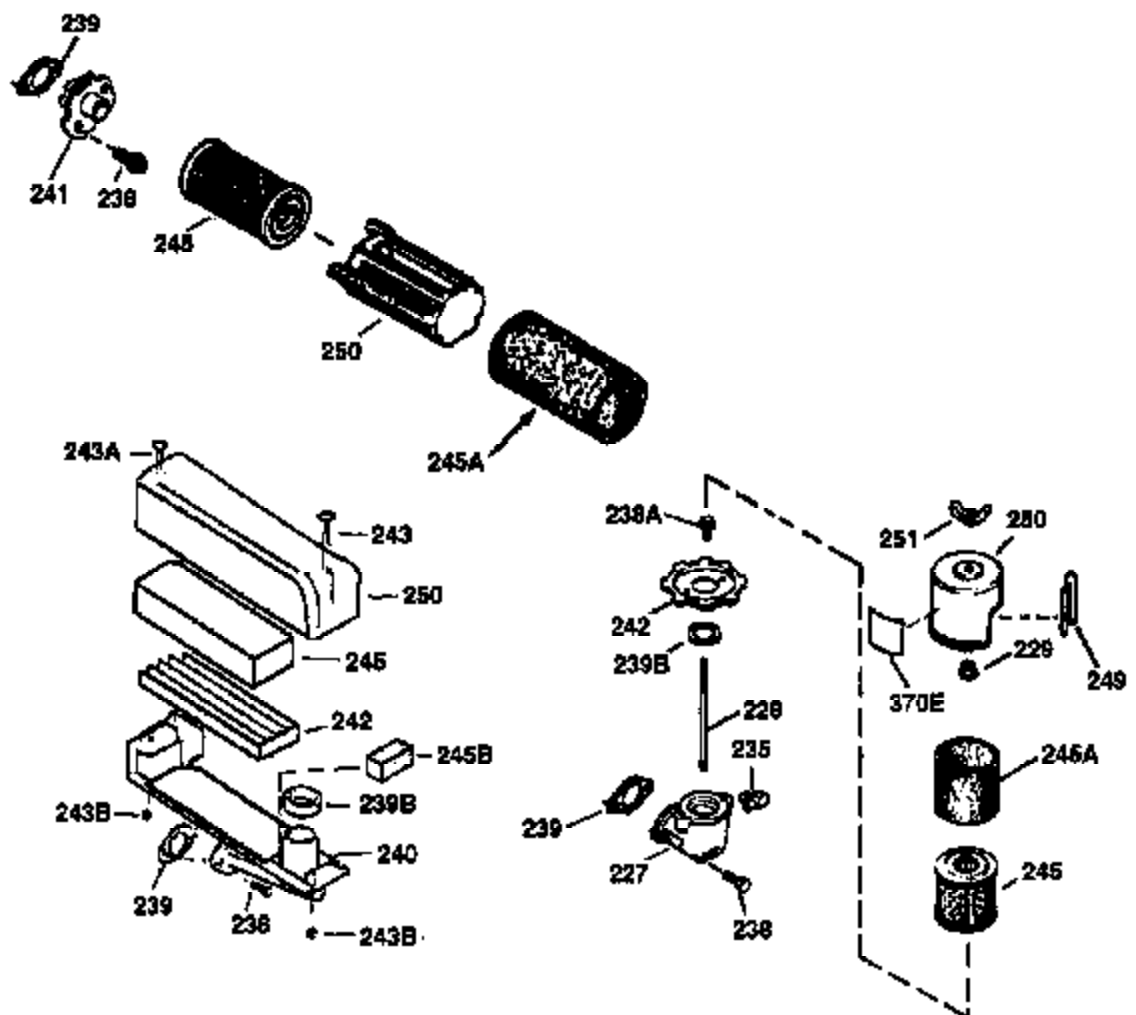

ILLUSTRATION SHOWS TYPICAL PARTS ONLY. ORDER BY PART NUMBER. PARTS NOT LISTED ARE SUPPLIED BY OEM.

VIEW 3 OF 3

Ref #	Part Number	Qty	Description
90	611112	1	Flywheel
238	650709	2	Screw, 10-32 x 7/16"
239	35815	1	Air Cleaner Gasket
243	650899	2	Screw, 10-32 x 2-3/32"
245	35500	1	Air Cleaner Filter
250	35503	1	Air Cleaner Cover
275	34613A	1	Muffler
276	33753	1	Locking Plate
277	650795	2	Screw, 1/4-20 x 2-1/4"