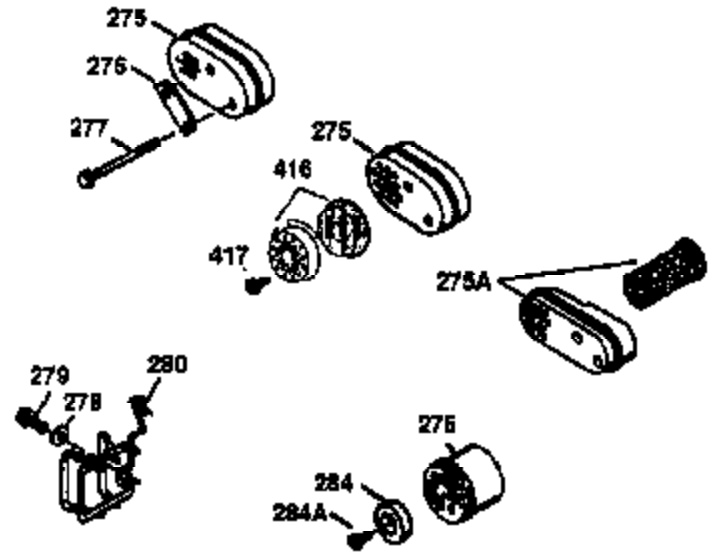

ILLUSTRATION SHOWS TYPICAL PARTS ONLY. ORDER BY PART NUMBER. PARTS NOT LISTED ARE SUPPLIED BY OEM.

VIEW 3 OF 3

Ref #	Part Number	Qty	Description
90	611112	1	Flywheel
238	650709	2	Screw, 10-32 x 7/16"
239	35815	1	Air Cleaner Gasket
243	650899	2	Screw, 10-32 x 2-3/32"
245	35500	1	Air Cleaner Filter
250	35503	1	Air Cleaner Cover
275	34613A	1	Muffler
276	33753	1	Locking Plate
277	650795	2	Screw, 1/4-20 x 2-1/4"