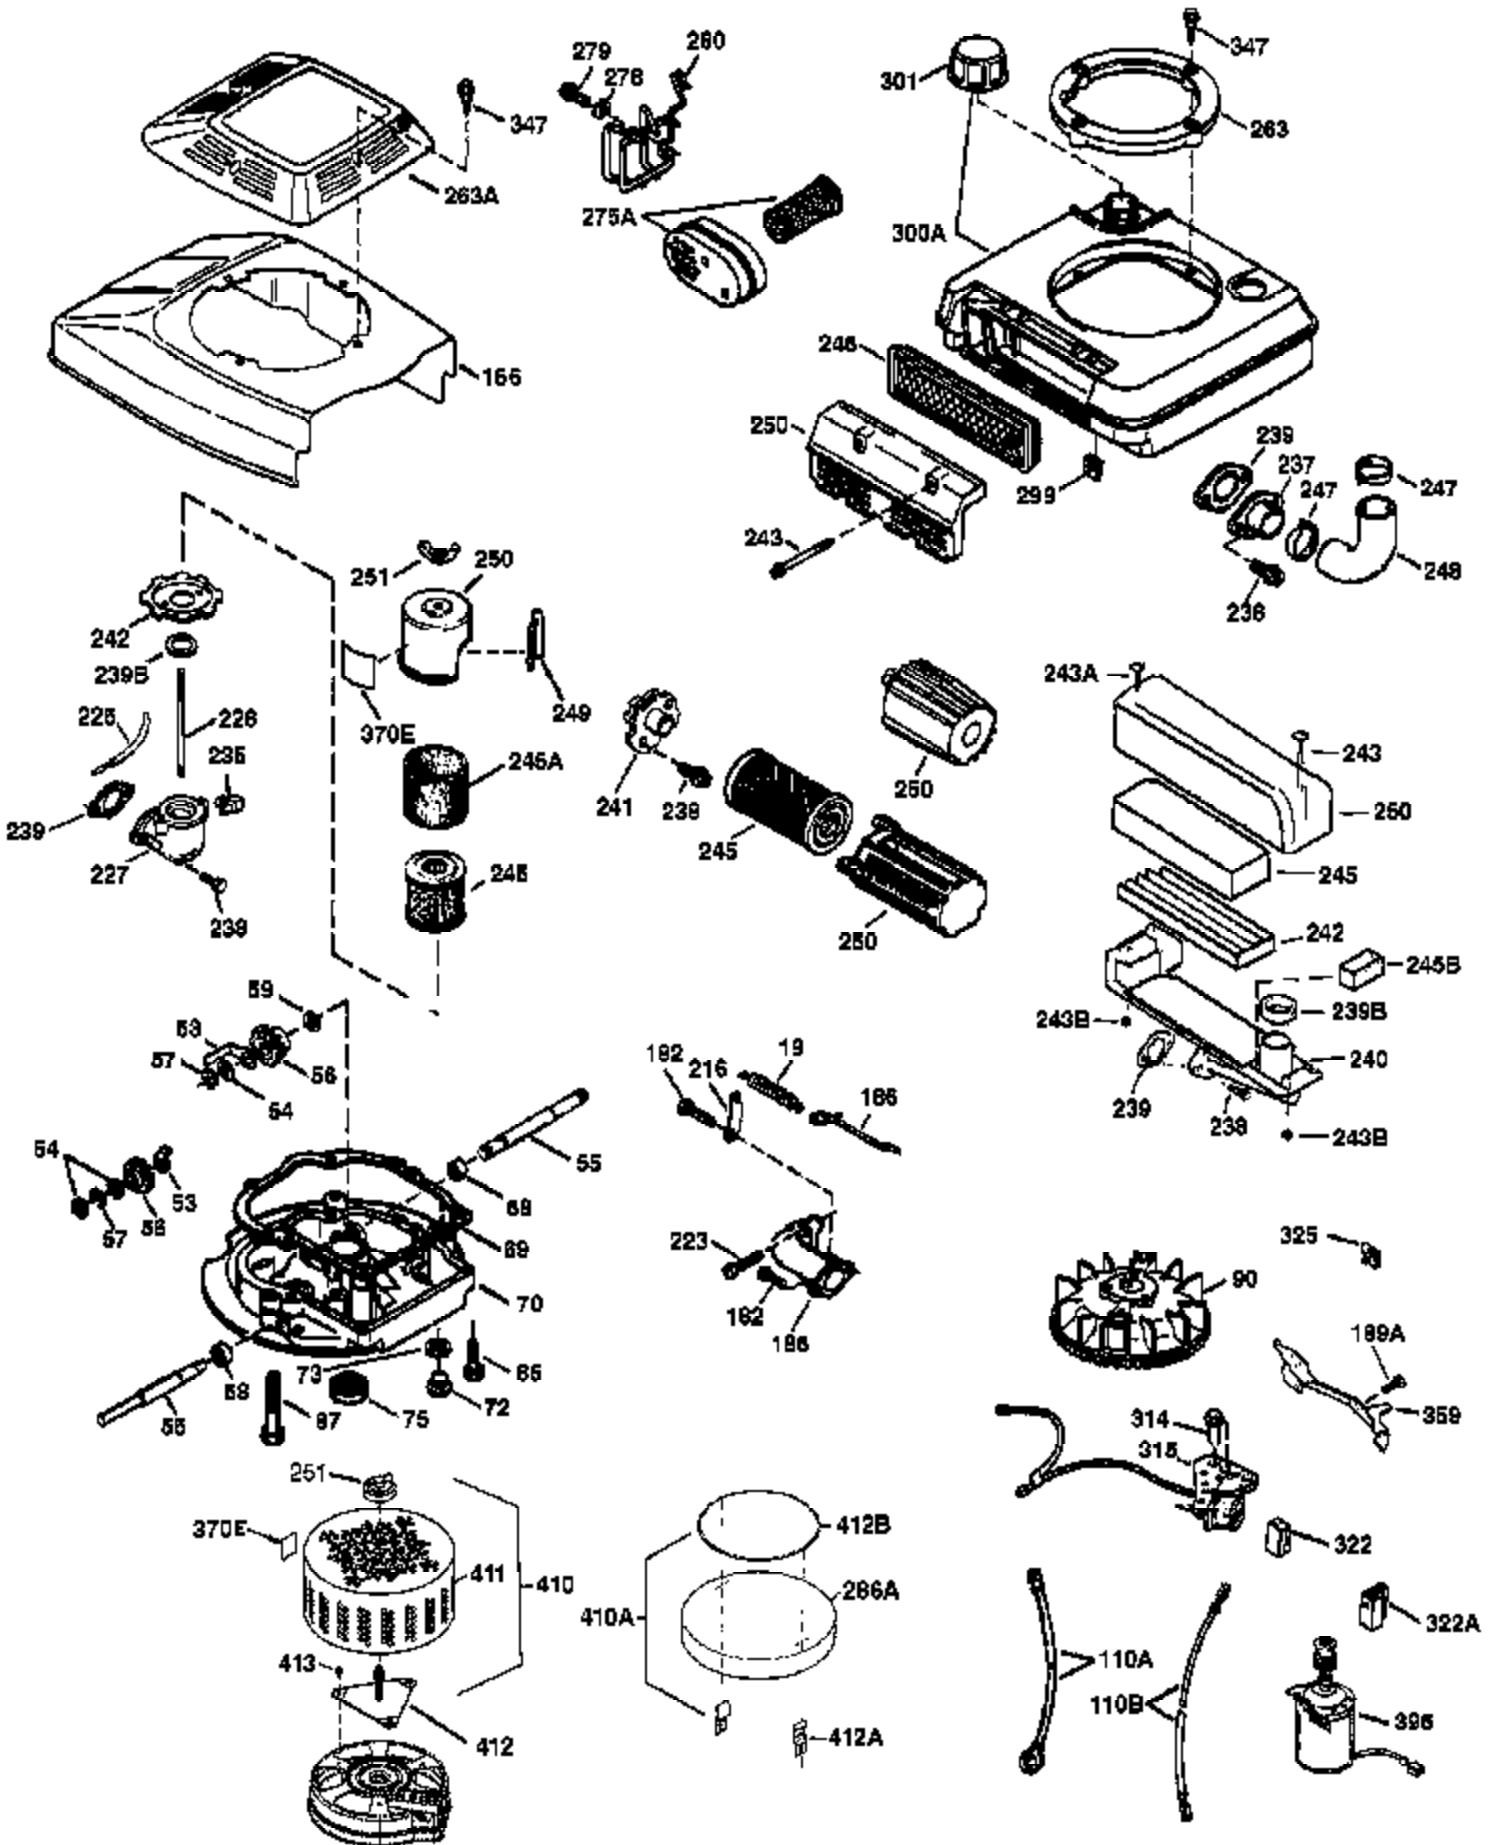

Ref #	Part Number	Qty	Description
172	32755	1	Valve Cover
174	30200	2	Screw, 10-24 x 9/16"
174A	651024	1	Stud, 10-24 x 1-5/64"
178	29752	2	Nut & Lock Washer, 1/4-28
182	6201	2	Screw, 1/4-28 x 7/8"
184	26756	1	* Carburetor To Intake Pipe Gasket
185	36544	1	Intake Pipe
186	36255	1	Governor Link
189A	650765	1	Screw, 10-32 x 1/2"
189	650839	2	Screw, 1/4-20 x 3/8"
191	36559A	1	S.E. Brake Bracket (Incl. 195)
195	610973	1	Terminal
200	37134	1	Control Bracket
207	36200B	1	Throttle Link
209	30200	2	Screw, 10-24 x 9/16"
223	650451	2	Screw, 1/4-20 x 1"
224	34690A	1	* Intake Pipe Gasket
238	650806	2	Screw, 10-32 x 5/8"
240	36743	1	Air Cleaner Body
250	36744	1	Air Cleaner Cover
260	36756	1	Blower Housing
261	30200	2	Screw, 10-24 x 9/16"
262	650831	2	Screw, 1/4-20 x 1/2"
275	36491A	1	Muffler (Incl. 277)
277	650988	2	Screw, 1/4-20 x 2-5/16"
277A	650795	2	Screw, 1/4-20 x 2-1/4" (Optional)
279A	30200	1	Screw, 10-24 x 9/16"
280	37010	1	Heat Shield
285	35000A	1	Starter Cup
287	650926	2	Screw, 8-32 x 21/64"
290	34357	1	Fuel Line
292	26460	2	Fuel Line Clamp
298	28763	3	Screw, 10-32 x 35/64"
300	36757	1	Fuel Tank (Incl. 292 & 301)
301	36246	1	Fuel Cap
305	35577	1	Oil Fill Tube
306	36996	1	* "O"-Ring
307	35499	1	"O" Ring
309	650562	1	Screw, 10-32 x 1/2"
310	35578	1	Dipstick
313	34080	1	Spacer
370D	35977	1	Caution Decal
370K	36695	1	Starter Decal
370C	37199	1	Primer Decal (5X)
370A	36261	1	Lubrication Decal
380	632742	1	Carburetor (Incl. 184)
390	590737	1	Rewind Starter (NOTE: This engine could have been built with 590694 starter).
400	36481B	1	* Gasket Set (Incl. items marked PK in notes). Incl. Part #s 26756 (1), 27234A (1), 33735 (1), 34338 (1), 34690A (1), 36477 (1), 36832 (1), 36996 (1), 37130 (1)
420	730225A	1	SAE 30 4-Cycle Engine Oil (Quart)