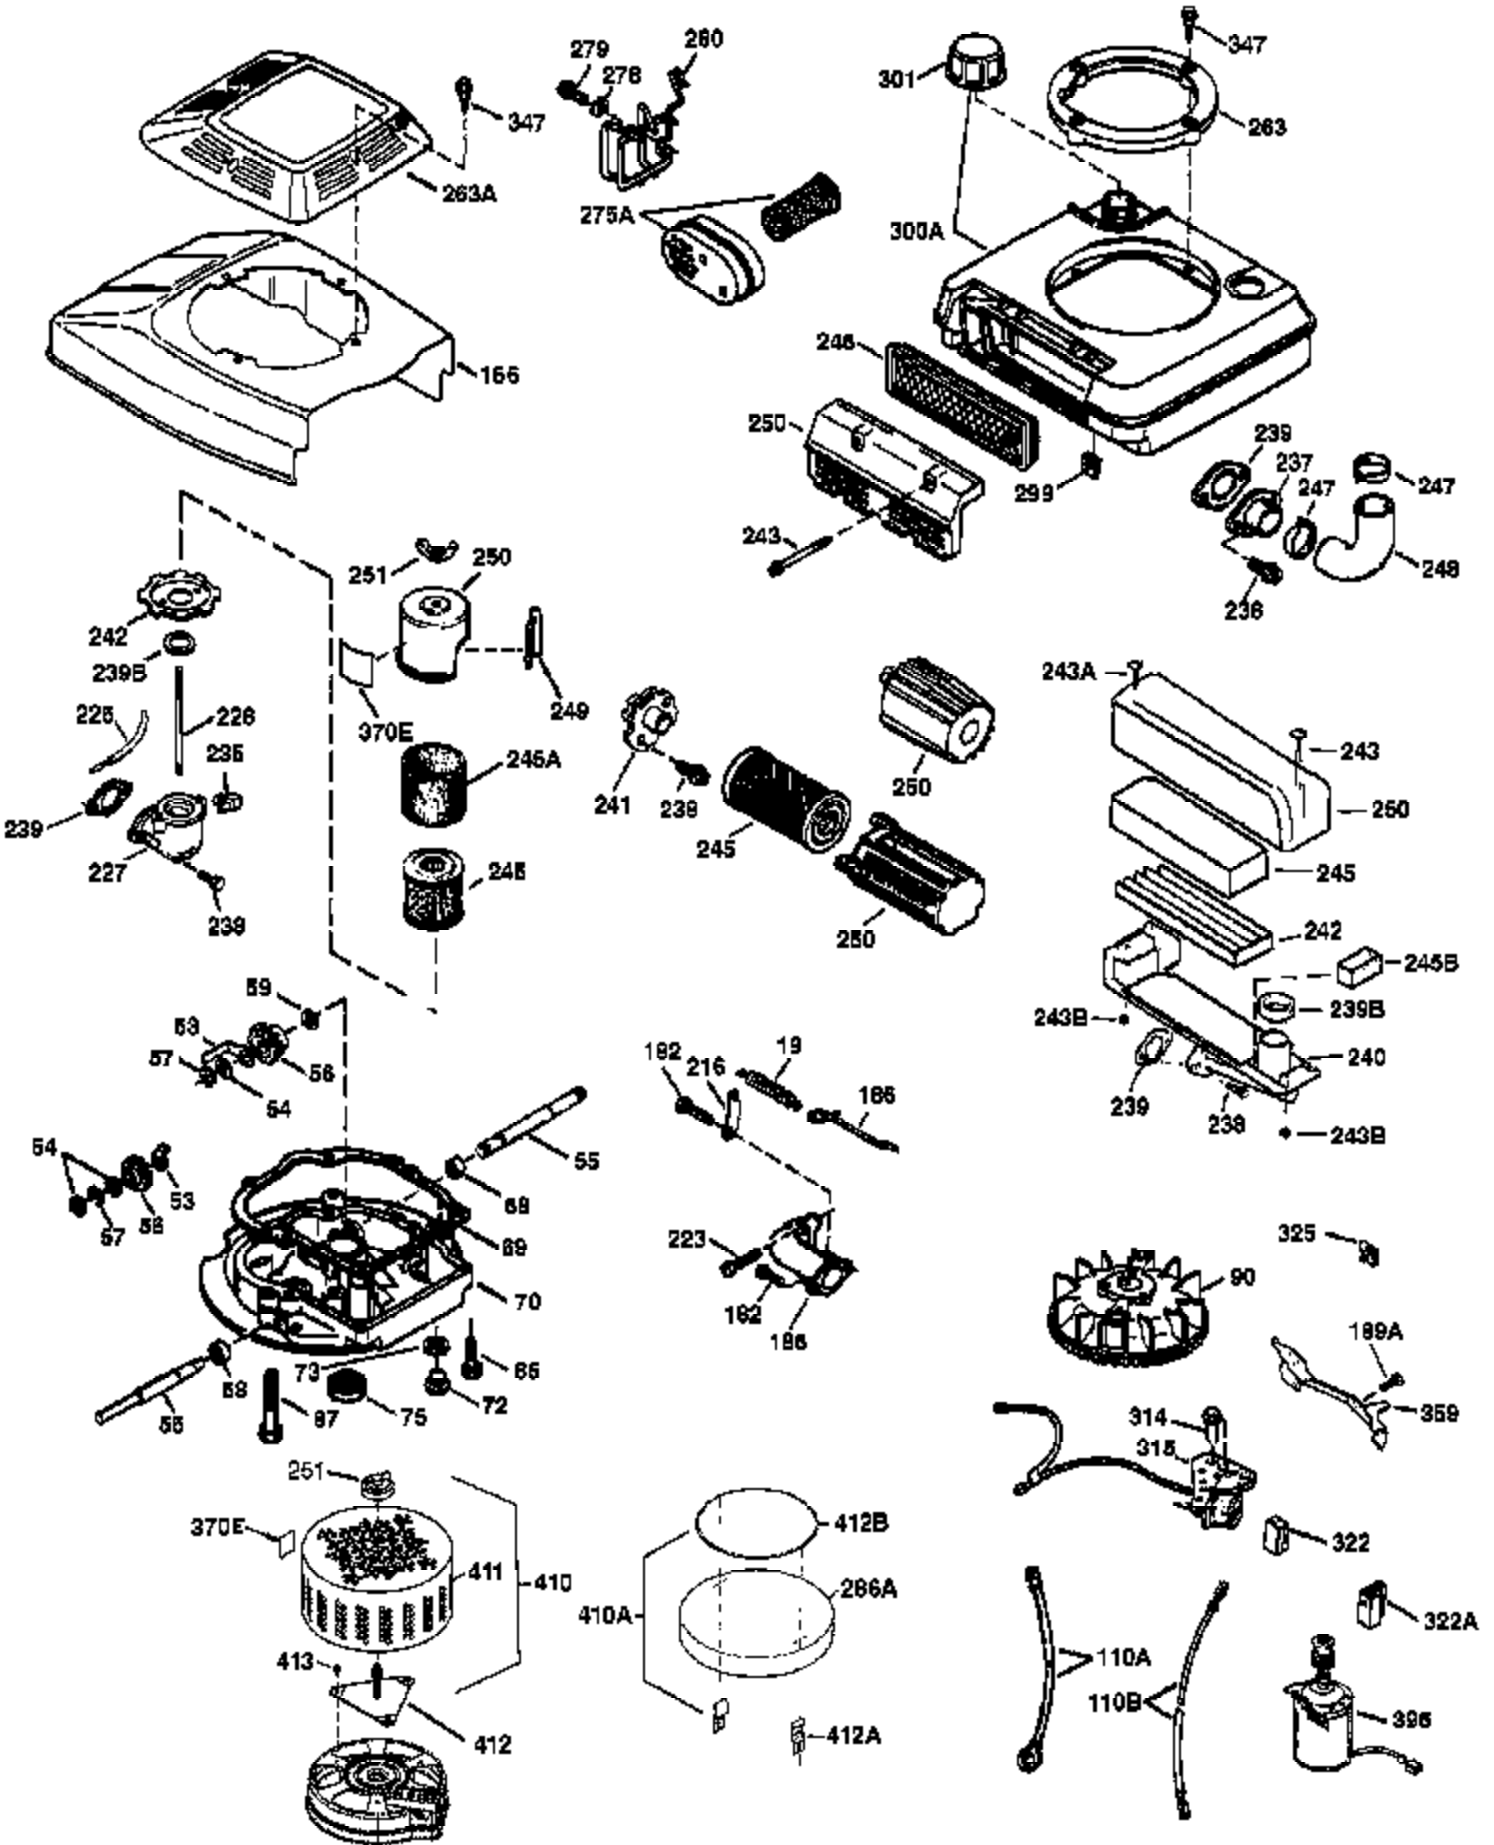

Engine Parts List #2

Ref #	Part Number	Qty	Description
19	36281	1	Extension Spring
69	35261	1	* Mounting Flange Gasket
70	36995	1	Mounting Flange (Incl. 72 thru 83)
72	36083	1	Oil Drain Plug
75	27897	1	Oil Seal
86	650488	6	Screw, 1/4-20 x 1-1/4"
90	611112	1	Flywheel
182	6201	2	Screw, 1/4-28 x 7/8"
185	36544	1	Intake Pipe
186	34337	1	Governor Link
189A	650926	1	Screw, 10-32 x 49/64"
206	610973	1	Terminal
223	650451	2	Screw, 1/4-20 x 1"
238	650932	2	Screw, 10-32 x 49/64"
239	34338	1	* Air Cleaner Gasket
241	36919	1	Air Cleaner Collar
245	36905	1	Air Cleaner Filter
250	37122	1	Air Cleaner Cover
263A	37184	1	Starter Grill
301	36246	1	Fuel Cap
325	29443	1	Spring Clip
347	651038	1	Screw, 10-32 x 27/32"
359	37121	1	Starter Guard
380	632772	1	Carburetor (Incl. 184)