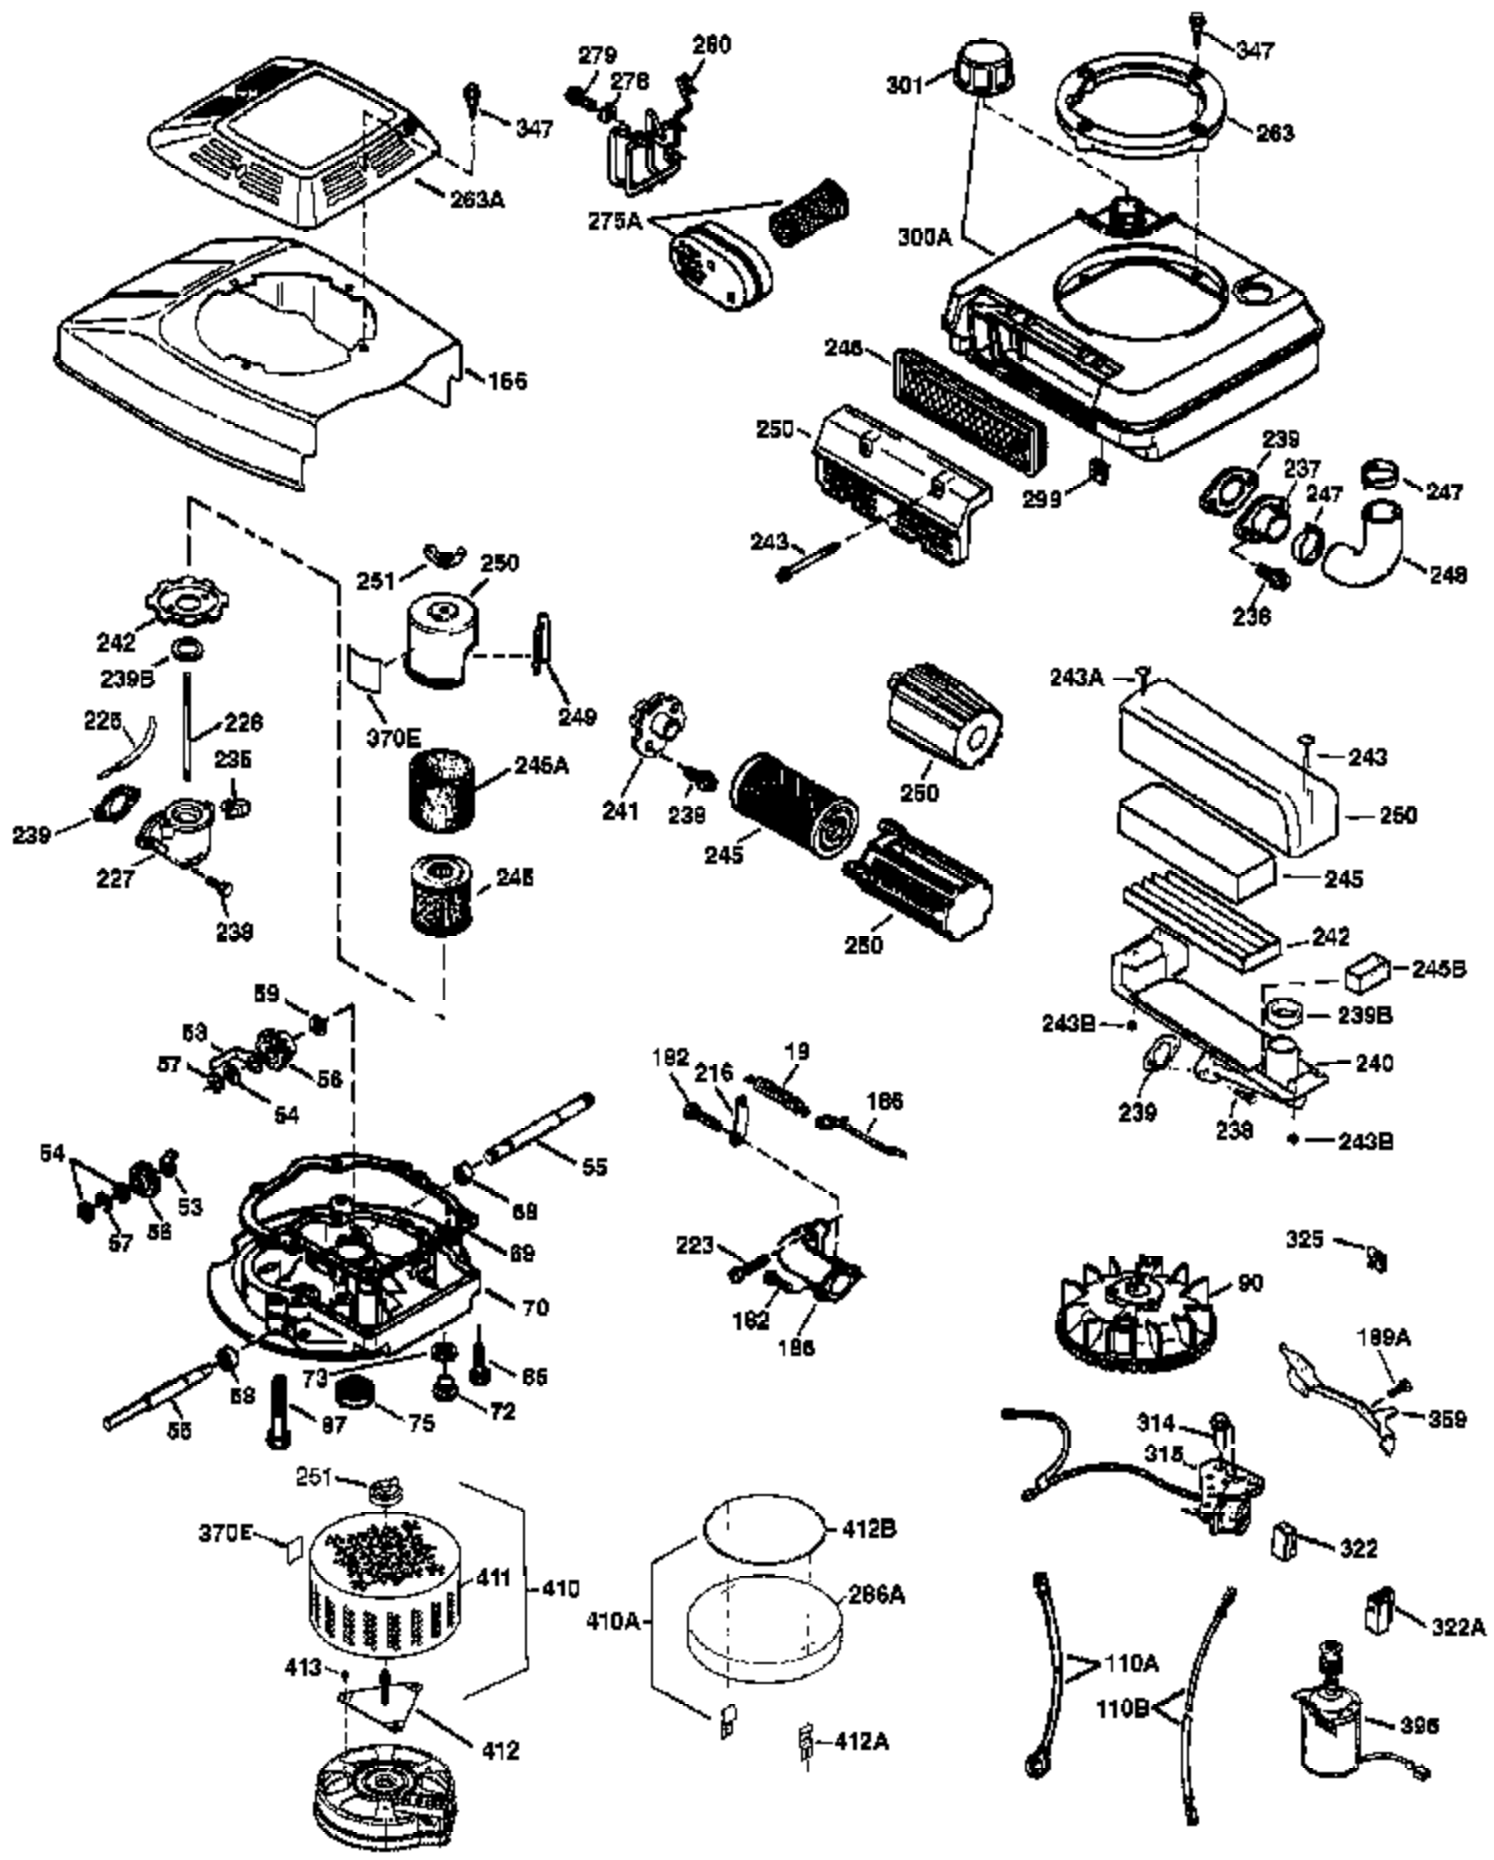

Ref #	Part Number	Qty	Description
172	32755	1	Valve Cover
174	30200	2	Screw, 10-24 x 9/16"
178	29752	2	Nut & Lock Washer, 1/4-28
179	30593	1	Retainer Clip
182	6201	2	Screw, 1/4-28 x 7/8"
184	26756	1	* Carburetor To Intake Pipe Gasket
185	36544	1	Intake Pipe
186	34337	1	Governor Link
189A	650926	1	Screw, 10-32 x 49/64"
189	650356	1	Screw, Torx T-30, 1/4-20 x 3/8"
200	33131A	1	Control Bracket (Incl. 202 thru 206)
202	36482	1	Compression Spring
203	31342	1	Compression Spring
204	651029	1	Screw, Torx T-10, 5-40 x 7/16"
205	651019	1	Screw, Torx T-10, 6-32 x 41/64"
206	610973	1	Terminal
207	34336	1	Throttle Link
209	30200	2	Screw, 10-24 x 9/16"
210	27793	1	Conduit Clip
211	28942	1	Screw, 10-32 x 3/8"
223	650451	2	Screw, 1/4-20 x 1"
224	34690A	1	* Intake Pipe Gasket
238	650932	2	Screw, 10-32 x 49/64"
250	37122	1	Air Cleaner Cover
260	37351	1	Blower Housing
261	30200	2	Screw, 10-24 x 9/16"
262	650831	2	Screw, 1/4-20 x 1/2"
275	36473A	1	Muffler (Incl. 277)
277	650988	2	Screw, 1/4-20 x 2-5/16"
285	35000A	1	Starter Cup
287	650926	2	Screw, 8-32 x 21/64"
290	29774	1	Fuel Line
292	26460	2	Fuel Line Clamp
298	28763	3	Screw, 10-32 x 35/64"
300	36916	1	Fuel Tank (Incl. 292 & 301)
301	36246	1	Fuel Cap
305	35647	1	Oil Fill Tube
306	36996	1	* "O"-Ring
307	35499	1	"O"-Ring
309	650562	1	Screw, 10-32 x 1/2"
310	35648	1	Dipstick
313	34080	1	Spacer
370C	37199	1	Primer Decal
370A	36261	1	Lubrication Decal
380	632772	1	Carburetor (Incl. 184)
390	590739	1	Rewind Starter (NOTE: This engine could have been built with 590702 starter).
400	36481B	1	* Gasket Set (Incl. items marked PK in notes) Incl. part #'s 26756 (1), 27234A (1), 33735 (1), 34338 (1), 34690A (1), 36477 (1), 36832 (1), 36996 (1), 37130 (1)
416	36085	1	Spark Arrestor Kit (Incl. 417)(Optional)
417	650821	1	Screw, 10-32 x 1/2" (Optional)
420	730225A	1	SAE 30 4-Cycle Engine Oil (1 Quart)