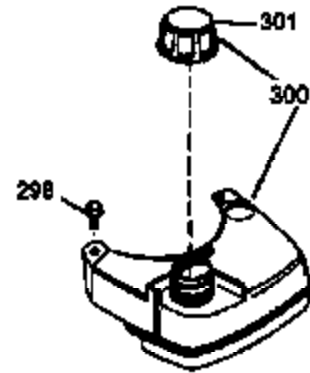

ILLUSTRATION SHOWS TYPICAL PARTS ONLY. ORDER BY PART NUMBER. PARTS NOT LISTED ARE SUPPLIED BY OEM.

VIEW 2 OF 3

Ref #	Part Number	Qty	Description
12A	36558	1	Breather Cover & Tube
19	36281	1	Extension Spring
69	35261	1	Mounting Flange Gasket
70	34311D	1	Mounting Flange (Incl. 72 thru 83)
72	36083	1	Oil Drain Plug
75	27897	1	Oil Seal
86	650488	6	Screw, 1/4-20 x 1-1/4"
110C	34970	1	Ground Wire
182	6201	2	Screw, 1/4-28 x 7/8"
185	31384A	1	Intake Pipe (Incl. 224)
186	34337	1	Governor Link
223	650451	2	Screw, 1/4-20 x 1"
238	650806	2	Screw, 10-32 x 5/8"
239	34338	1	* Air Cleaner Gasket
245	34340	1	Air Cleaner Filter
250	34341B	1	Air Cleaner Cover
287	650926	2	Screw, 8-32 x 21/64"
300	35586	1	Fuel Tank (Incl. 292 & 301)
301	35355	1	Fuel Cap
370K	36695	1	Starter Decal
390	590694	1	Rewind Starter (NOTE: This engine could have been built with 590737 starter).