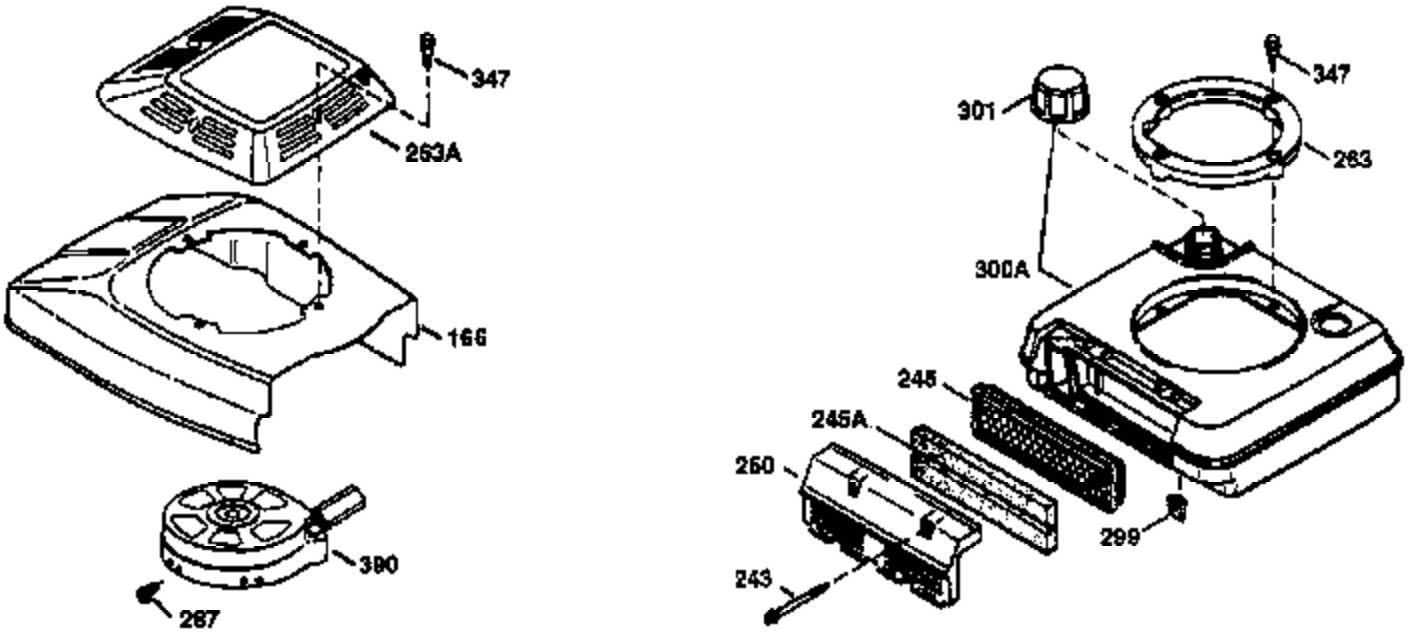

ILLUSTRATION SHOWS TYPICAL PARTS ONLY. ORDER BY PART NUMBER. PARTS NOT LISTED ARE SUPPLIED BY OEM.

VIEW 2 OF 3

Ref #	Part Number	Qty	Description
12A	36558	1	Breather Cover & Tube
19	36281	1	Extension Spring
69	35261	1	Mounting Flange Gasket
70	34311D	1	Mounting Flange (Incl. 72 thru 83)
72	36083	1	Oil Drain Plug
75	27897	1	Oil Seal
86	650488	6	Screw, 1/4-20 x 1-1/4"
110C	34970	1	Ground Wire
182	6201	2	Screw, 1/4-28 x 7/8"
185	31384A	1	Intake Pipe (Incl. 224)
186	34337	1	Governor Link
223	650451	2	Screw, 1/4-20 x 1"
238	650806	2	Screw, 10-32 x 5/8"
239	34338	1	* Air Cleaner Gasket
245	34340	1	Air Cleaner Filter
250	34341B	1	Air Cleaner Cover
287	650926	2	Screw, 8-32 x 21/64"
300	35586	1	Fuel Tank (Incl. 292 & 301)
301	35355	1	Fuel Cap
370K	36695	1	Starter Decal
390	590694	1	Rewind Starter (NOTE: This engine could have been built with 590737 starter).