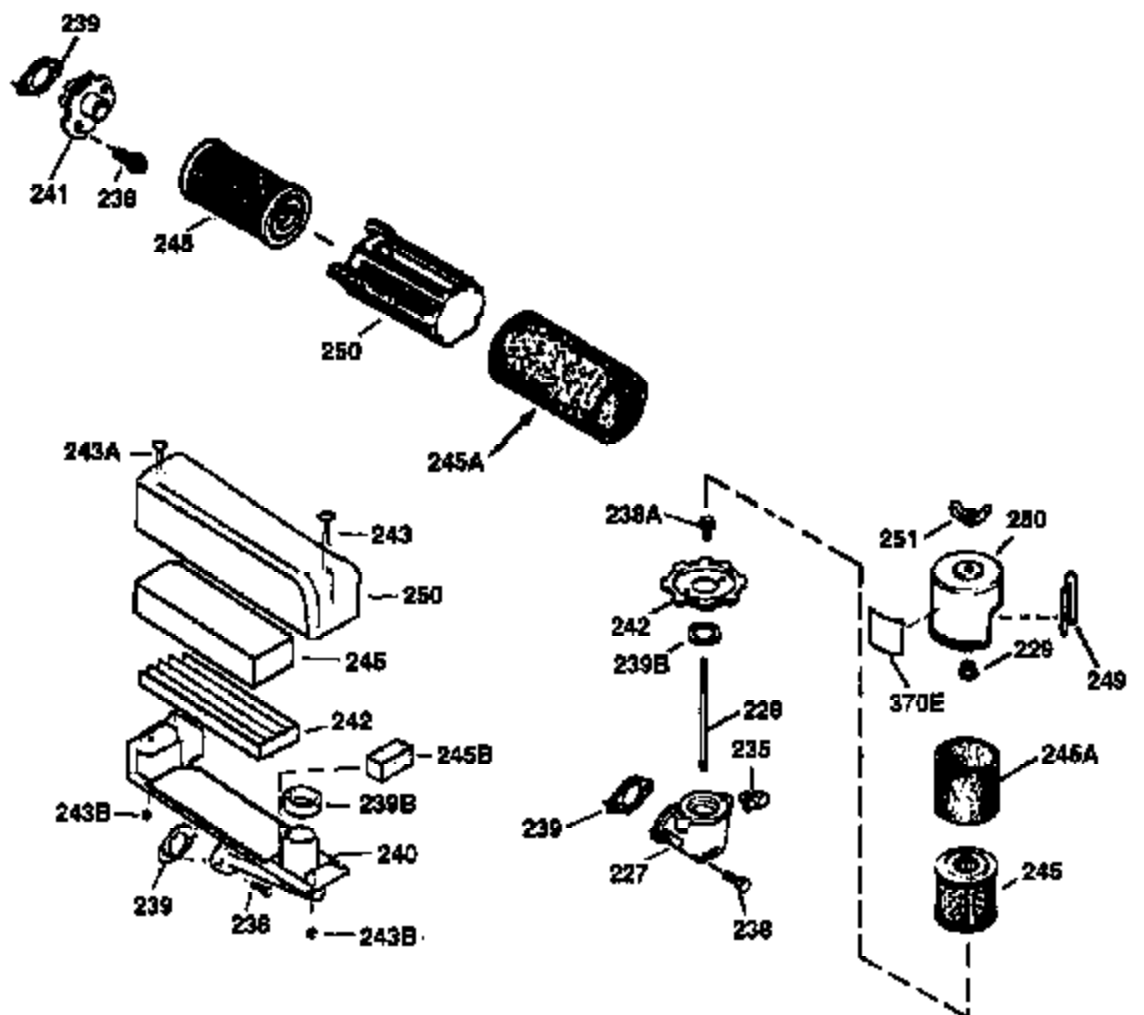

ILLUSTRATION SHOWS TYPICAL PARTS ONLY. ORDER BY PART NUMBER. PARTS NOT LISTED ARE SUPPLIED BY OEM.

VIEW 3 OF 3

Ref #	Part Number	Qty	Description
12A	36558	1	Breather Cover & Tube (Incl. 12B)
90	611112	1	Flywheel
238	650932	2	Screw, 10-32 x 49/64"
239	34338	1	* Air Cleaner Gasket
241	35797	1	Air Cleaner Collar
245	35066	1	Air Cleaner Filter
250	35065	1	Air Cleaner Cover
275	36473	1	Muffler (Incl. 277)
277	650988	2	Screw, 1/4-20 x 2-5/16"
370K	36695	1	Starter Decal
416	36085	1	Spark Arrestor Kit (Incl. 417)(Optional)
417	650760	1	Screw, 8-32 x 3/8" (Optional)
900	0	1	Replacement Engine 750783A, order from 71-999
900	0	1	Replacement S/B 750733A, order from 71-999