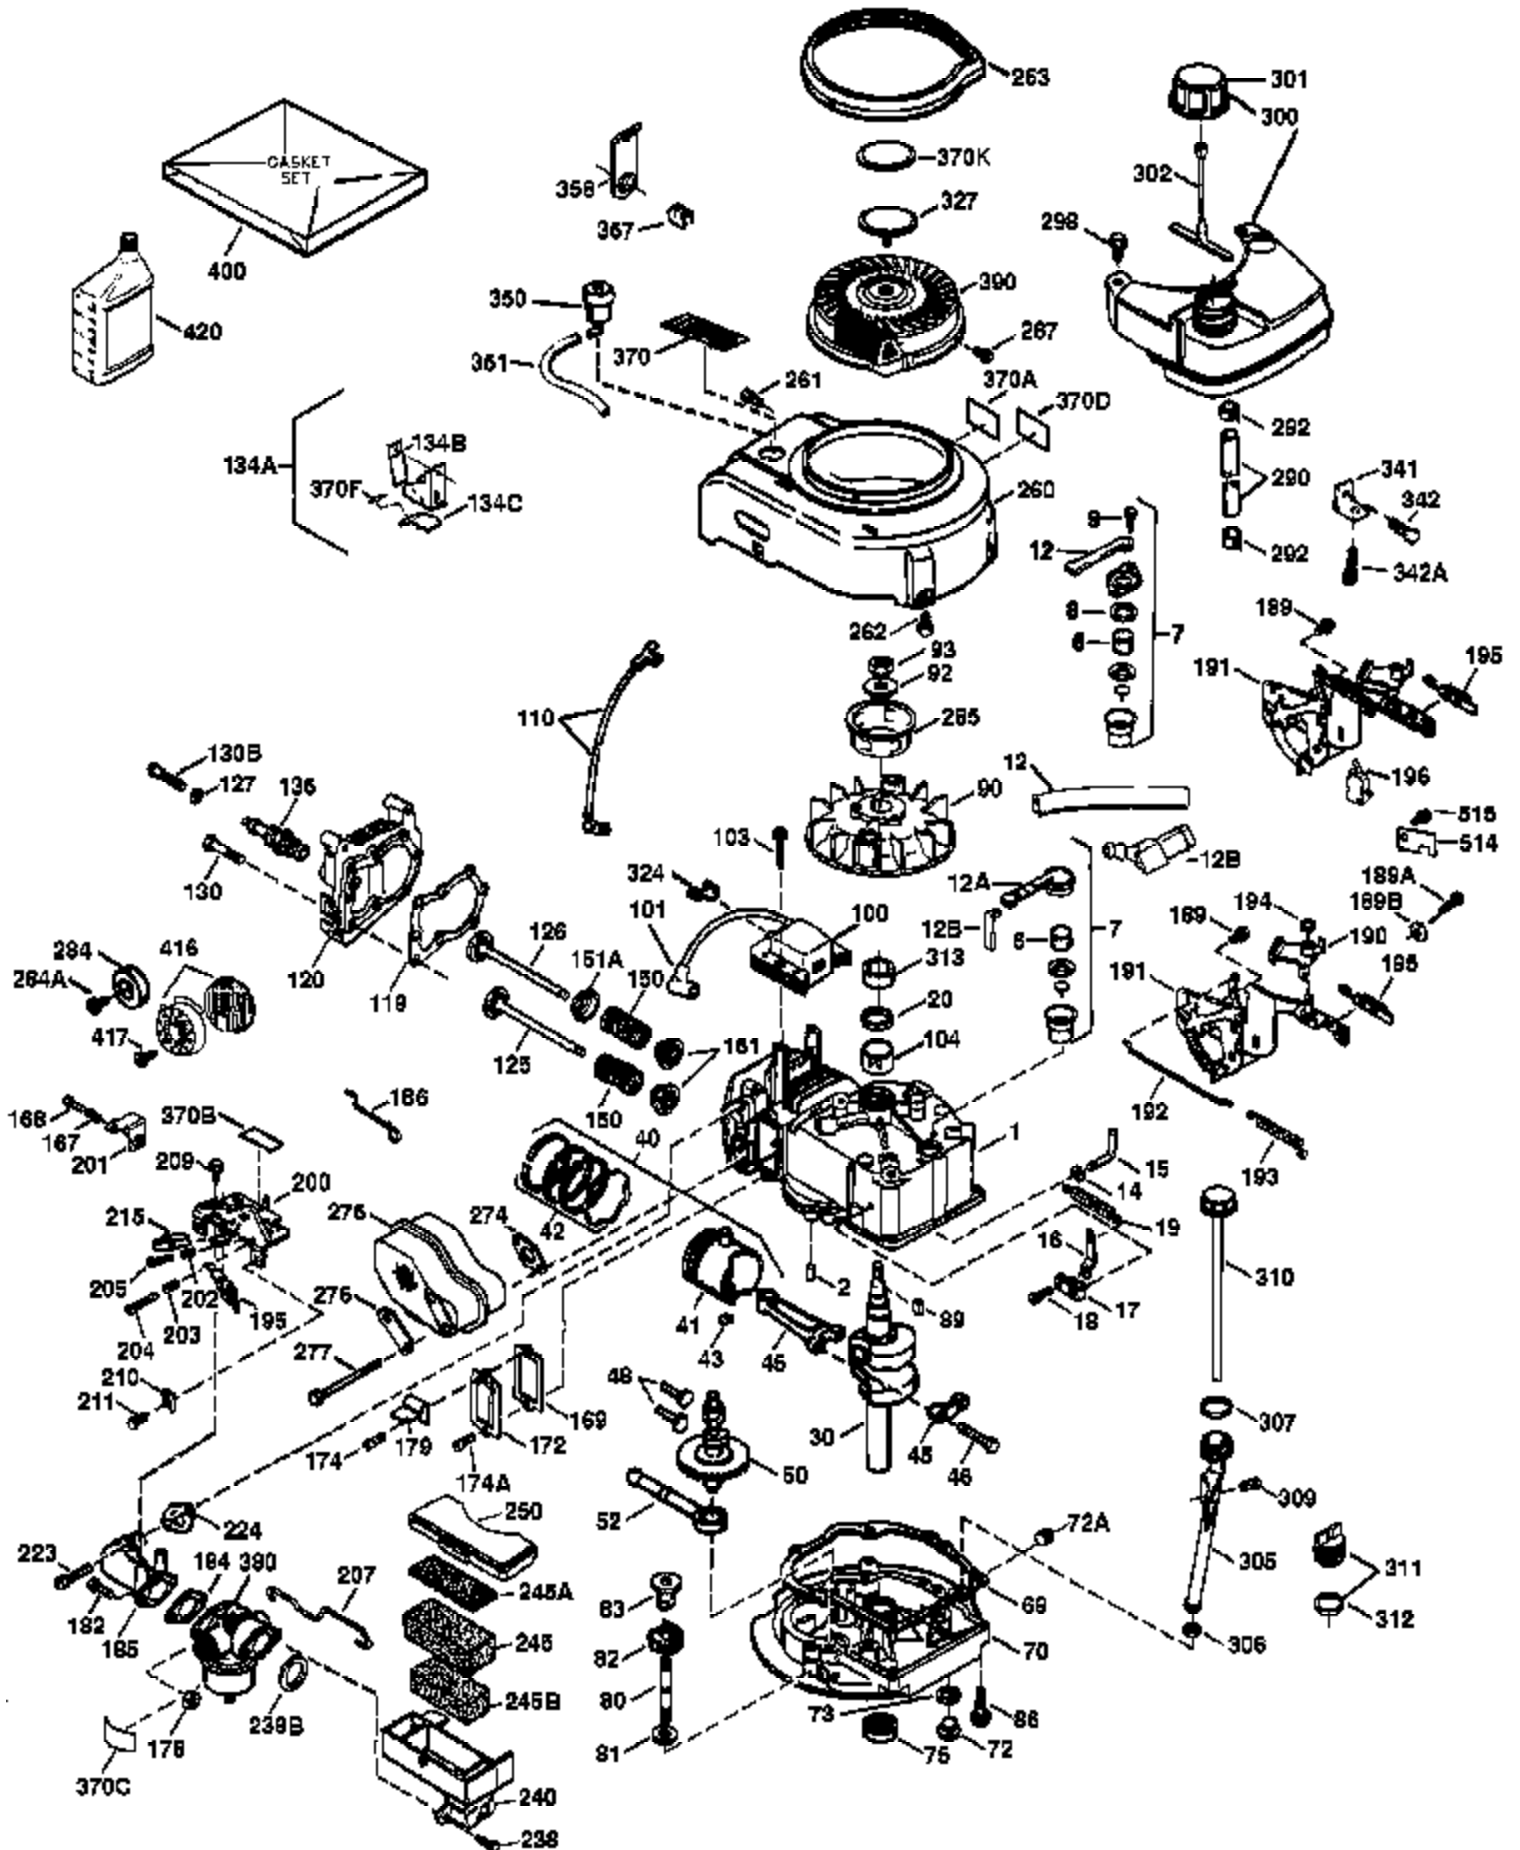

Engine Parts List #1