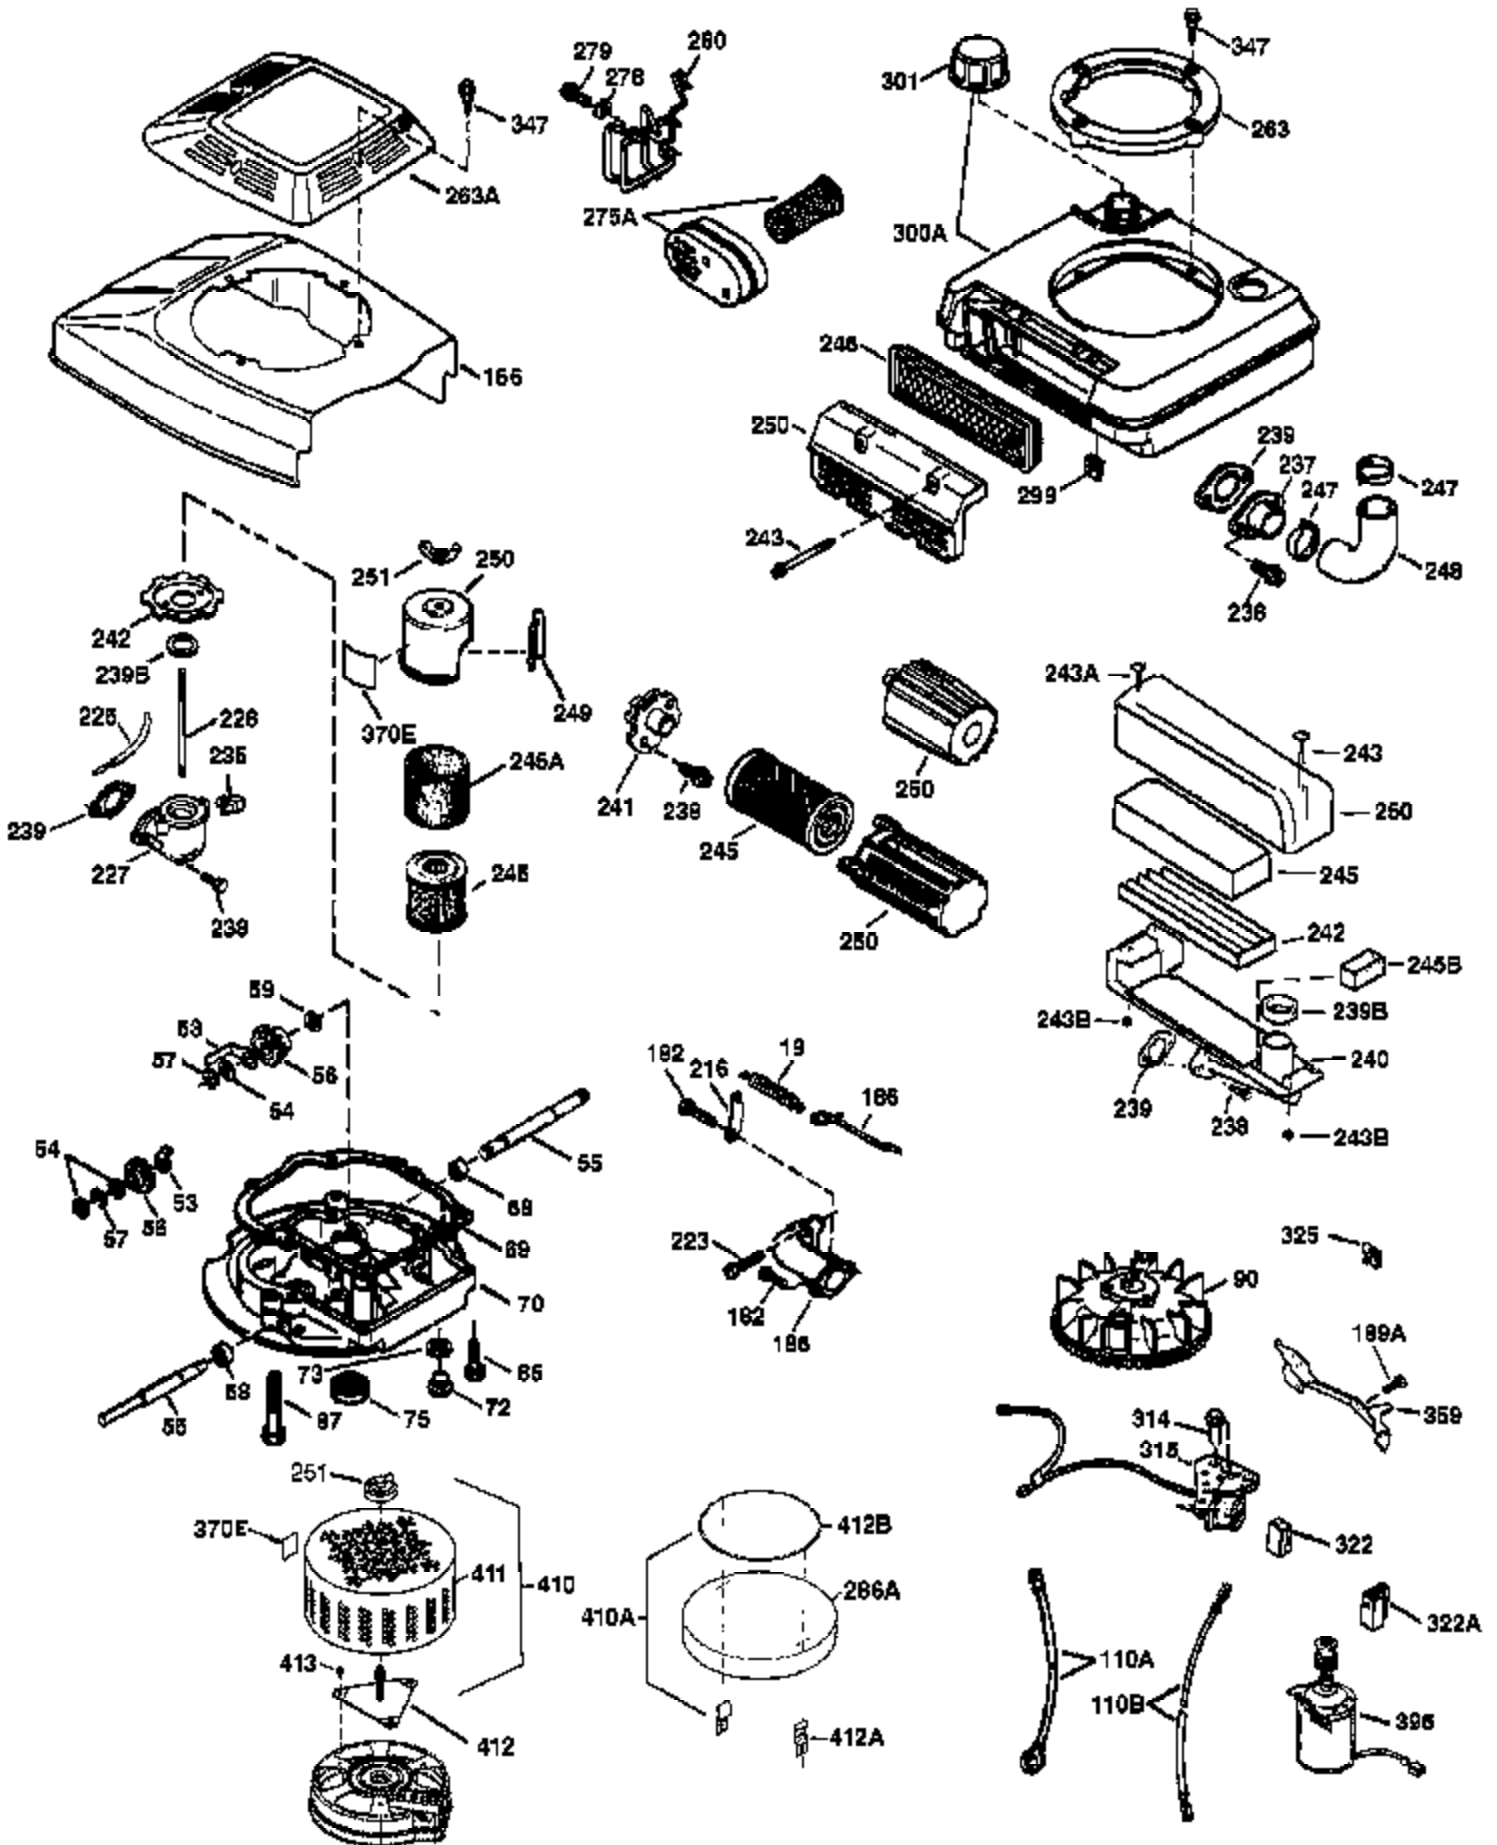

Engine Parts List #1

Ref #	Part Number	Qty	Description
169	27234A	1	* Valve Cover Gasket
172	32755	1	Valve Cover
174	30200	1	Screw, 10-24 x 9/16"
174A	651024	1	Stud
178	29752	2	Nut & Lock Washer, 1/4-28
182	6201	2	Screw, 1/4-28 x 7/8"
184	26756	1	* Carburetor To Intake Pipe Gasket
185	36544	1	Intake Pipe
186	34337	1	Governor Link
189A	650926	1	Screw, 8/32 x 21/64"
189	650839	2	Screw, 1/4-20 x 3/8"
191	36559A	1	S.E. Brake Bracket (Incl. 195)
195	610973	1	Terminal
200	33131A	1	Control Bracket (Incl. 202 thru 205)
202	36482	1	Compression Spring
203	31342	1	Compression Spring
204	651029	1	Screw, Torx T-10, 5-40 x 7/16"
205	651019	1	Screw, Torx T-10, 6-32 x 41/64"
207	34336	1	Throttle Link
209	30200	2	Screw, 10-24 x 9/16"
223	650451	2	Screw, 1/4-20 x 1"
224	34690A	1	* Intake Pipe Gasket
238	650932	2	Screw, 10-32 x 49/64"
250	35986	1	Air Cleaner Cover
260	37007	1	Blower Housing
261	30200	2	Screw, 10-24 x 9/16"
262	650831	2	Screw, 1/4-20 x 1/2"
275	36473	1	Muffler (Incl. 277)
277	650988	2	Screw, 1/4-20 x 2-5/16"
279A	30200	1	Screw, 10-24 x 9/16"
280	36765	1	Heat Shield
281	37211	1	Cover Guard
282	650926	1	Screw, 8/32 x 21/64"
285	35000A	1	Starter Cup
287	650926	2	Screw, 8-32 x 21/64"
290	34357	1	Fuel Line
292	26460	2	Fuel Line Clamp
300	35586	1	Fuel Tank (Incl. 292 & 301)
301	36246	1	Fuel Cap
305	35498	1	Oil Fill Tube
306	36996	1	* "O"-Ring
307	35499	1	"O"-Ring
309	650562	1	Screw, 10-32 x 1/2"
310	35611	1	Dipstick
313	34080	1	Spacer
370C	37199	1	Primer Decal
370A	36261	1	Lubrication Decal
370D	36534	1	Caution Decal
380	632733	1	Carburetor (Incl. 184)
390	590739	1	Rewind Starter (NOTE: This engine could have been built with 590702 starter).
400	36481B	1	* Gasket Set (Incl. items marked PK in notes). Incl. Part #s 26756 (1), 27234A (1), 33735 (1), 34338 (1), 34690A (1), 36477 (1), 36832 (1), 36996 (1), 37130 (1)
416	36085	1	Spark Arrestor Kit (Incl. 417)(Optional)
417	650821	1	Screw, 10-32 x 1/2" (Optional)
420	730225	1	SAE 30 4-Cycle Engine Oil (Quart)