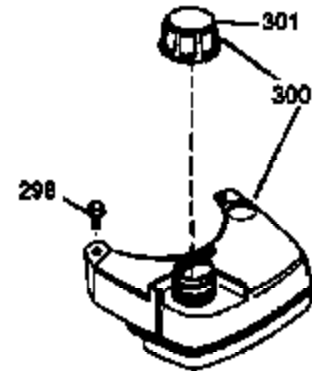

ILLUSTRATION SHOWS TYPICAL PARTS ONLY. ORDER BY PART NUMBER. PARTS NOT LISTED ARE SUPPLIED BY OEM.

VIEW 2 OF 3

Ref #	Part Number	Qty	Description
12A	36558	1	Breather Cover & Tube (Incl. 12B)
19	36281	1	Extension Spring
69	35261	1	Mounting Flange Gasket
70	34311D	1	Mounting Flange (Incl. 72 thru 83)
72	36083	1	Oil Drain Plug
75	27897	1	Oil Seal
86	650488	6	Screw, 1/4-20 x 1-1/4"
130B	650818	2	Screw, 5/16-18 x 1-1/2"
174A	651024	1	Stud
182	6201	2	Screw, 1/4-28 x 7/8"
185	36544	1	Intake Pipe
186	34337	1	Governor Link
223	650451	2	Screw, 1/4-20 x 1"
238	650932	2	Screw, 10-32 x 49/64"
239	34338	1	* Air Cleaner Gasket
245	35066	1	Air Cleaner Filter
250	35986	1	Air Cleaner Cover
279A	30200	1	Screw, 10-24 x 9/16"
281	37211	1	Cover Guard
282	650926	1	Screw, 8/32 x 21/64"
287	650926	2	Screw, 8-32 x 21/64"
300	35586	1	Fuel Tank (Incl. 292 & 301)
301	35355	1	Fuel Cap
390	590702	1	Rewind Starter (NOTE: This engine could have been built with 590739 starter).