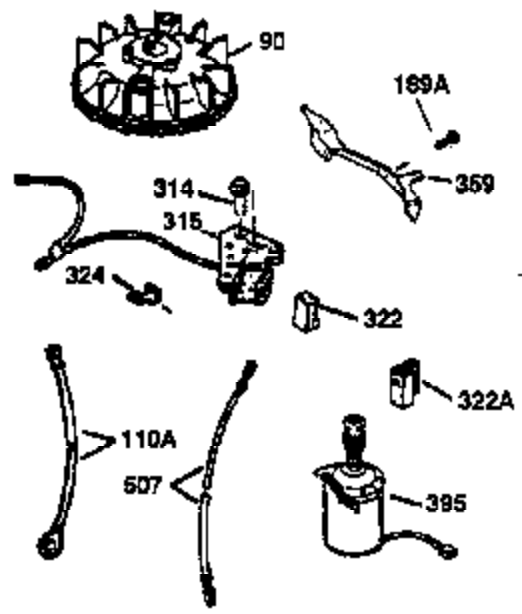

ILLUSTRATION SHOWS TYPICAL PARTS ONLY. ORDER BY PART NUMBER. PARTS NOT LISTED ARE SUPPLIED BY OEM.

VIEW 3 OF 3

Ref #	Part Number	Qty	Description
12A	36558	1	Breather Cover & Tube (Incl. 12B)
90	611112	1	Flywheel
130B	650818	2	Screw, 5/16-18 x 1-1/2"
174A	651024	1	Stud
189A	650926	1	Screw, 8/32 x 21/64"
238	650932	2	Screw, 10-32 x 49/64"
239	34338	1	* Air Cleaner Gasket
241	35797	1	Air Cleaner Collar
245	35066	1	Air Cleaner Filter
250	35986	1	Air Cleaner Cover
275	36473	1	Muffler (Incl. 277)
277	650988	2	Screw, 1/4-20 x 2-5/16"
279A	30200	1	Screw, 10-24 x 9/16"
279	30063	2	Screw, Torx T-30, 1/4-20 x 1/2"
280	36765	1	Heat Shield
281	37211	1	Cover Guard
282	650926	1	Screw, 8/32 x 21/64"
359	36773	1	Starter Guard
416	36085	1	Spark Arrestor Kit (Incl. 417)(Optional)
417	650760	1	Screw, 8-32 x 3/8" (Optional)