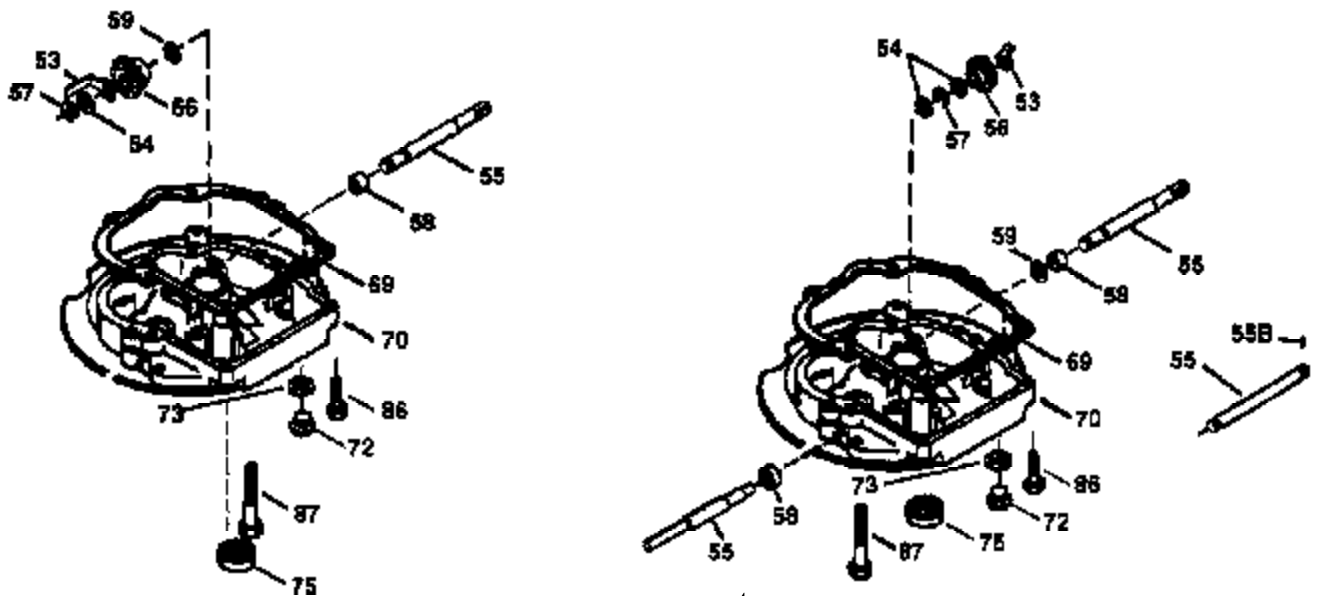

ILLUSTRATION SHOWS TYPICAL PARTS ONLY. ORDER BY PART NUMBER. PARTS NOT LISTED ARE SUPPLIED BY OEM.

VIEW 2 OF 3

Ref #	Part Number	Qty	Description
12A	36558	1	Breather Cover & Tube (Incl. 12B)
19	36281	1	Extension Spring
69	35261	1	Mounting Flange Gasket
70	34311D	1	Mounting Flange (Incl. 72 thru 83)
72	36083	1	Oil Drain Plug
75	27897	1	Oil Seal
86	650488	6	Screw, 1/4-20 x 1-1/4"
130B	650818	2	Screw, 5/16-18 x 1-1/2"
174A	651024	1	Stud
182	6201	2	Screw, 1/4-28 x 7/8"
185	36544	1	Intake Pipe
186	34337	1	Governor Link
223	650451	2	Screw, 1/4-20 x 1"
238	650932	2	Screw, 10-32 x 49/64"
239	34338	1	* Air Cleaner Gasket
245	35066	1	Air Cleaner Filter
250	35986	1	Air Cleaner Cover
279A	30200	1	Screw, 10-24 x 9/16"
281	37211	1	Cover Guard
282	650926	1	Screw, 8/32 x 21/64"
287	650926	2	Screw, 8-32 x 21/64"
300	35586	1	Fuel Tank (Incl. 292 & 301)
301	35355	1	Fuel Cap
390	590702	1	Rewind Starter (NOTE: This engine could have been built with 590739 starter).