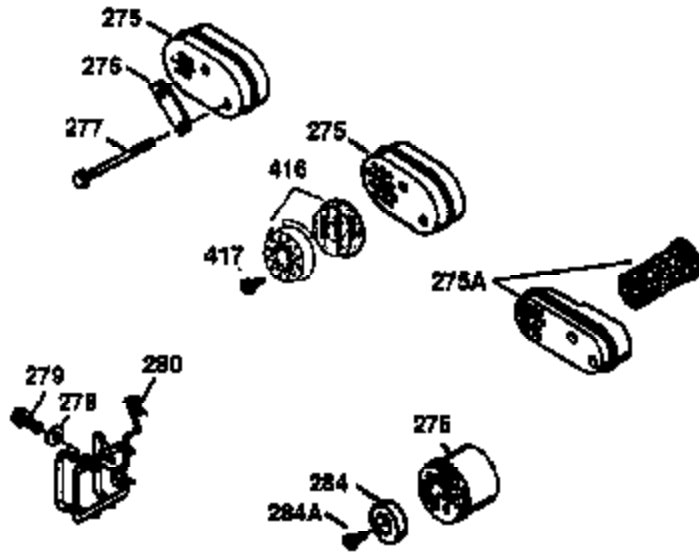

ILLUSTRATION SHOWS TYPICAL PARTS ONLY. ORDER BY PART NUMBER. PARTS NOT LISTED ARE SUPPLIED BY OEM.

VIEW 3 OF 3

Ref #	Part Number	Qty	Description
12A	36558	1	Breather Cover & Tube (Incl. 12B)
90	611112	1	Flywheel
130B	650818	2	Screw, 5/16-18 x 1-1/2"
174A	651024	1	Stud
189A	650926	1	Screw, 8/32 x 21/64"
238	650932	2	Screw, 10-32 x 49/64"
239	34338	1	* Air Cleaner Gasket
241	35797	1	Air Cleaner Collar
245	35066	1	Air Cleaner Filter
250	35986	1	Air Cleaner Cover
275	36473	1	Muffler (Incl. 277)
277	650988	2	Screw, 1/4-20 x 2-5/16"
279A	30200	1	Screw, 10-24 x 9/16"
279	30063	2	Screw, Torx T-30, 1/4-20 x 1/2"
280	36765	1	Heat Shield
281	37211	1	Cover Guard
282	650926	1	Screw, 8/32 x 21/64"
359	36773	1	Starter Guard
416	36085	1	Spark Arrestor Kit (Incl. 417)(Optional)
417	650760	1	Screw, 8-32 x 3/8" (Optional)