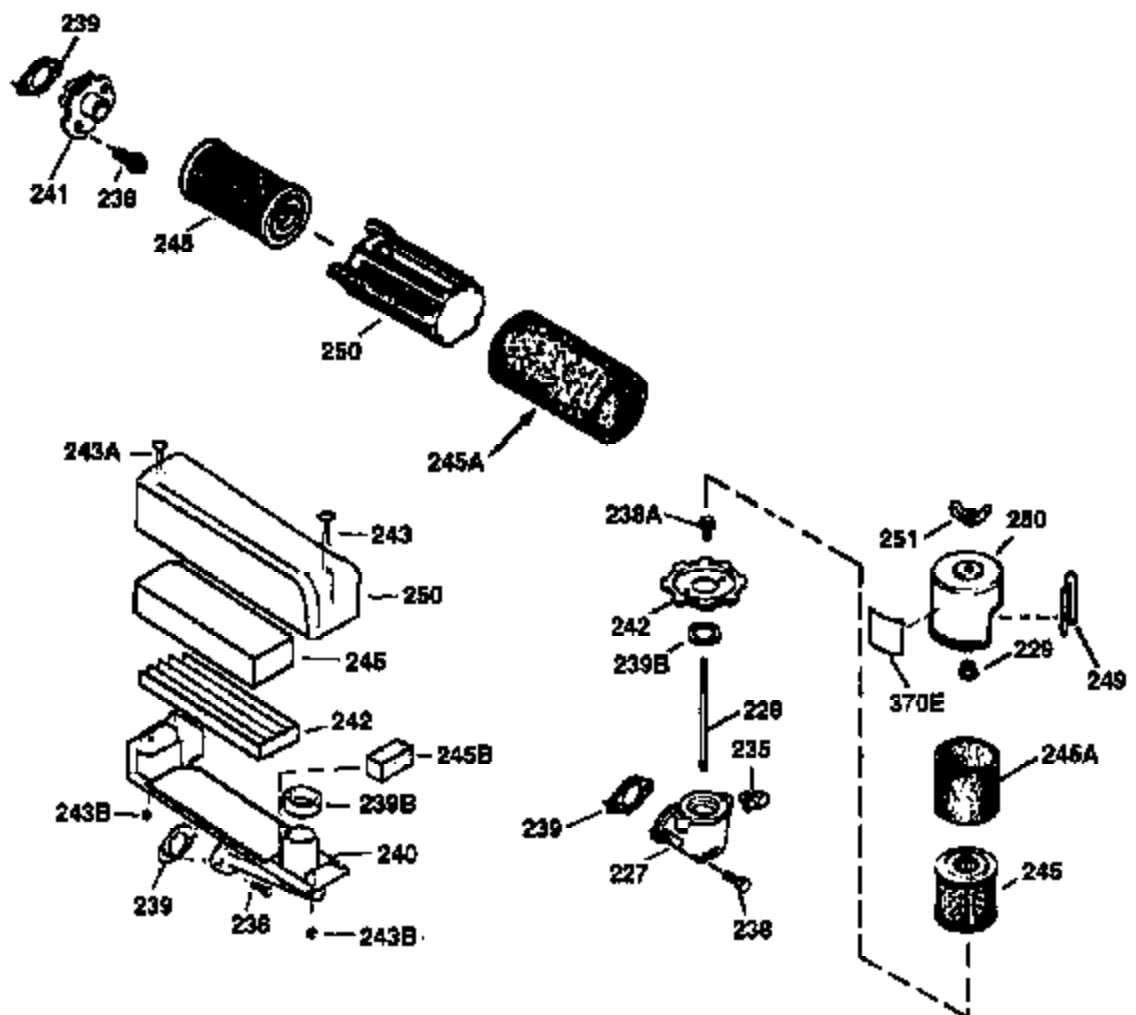

ILLUSTRATION SHOWS TYPICAL PARTS ONLY. ORDER BY PART NUMBER. PARTS NOT LISTED ARE SUPPLIED BY OEM.

VIEW 3 OF 3

Ref #	Part Number	Qty	Description
12A	36558	1	Breather Cover & Tube (Incl. 12B)
90	611112	1	Flywheel
130B	650818	2	Screw, 5/16-18 x 1-1/2"
174A	651024	1	Stud
189A	650926	1	Screw, 8/32 x 21/64"
238	650932	2	Screw, 10-32 x 49/64"
239	34338	1	* Air Cleaner Gasket
241	35797	1	Air Cleaner Collar
245	35066	1	Air Cleaner Filter
250	35986	1	Air Cleaner Cover
275	36473	1	Muffler (Incl. 277)
277	650988	2	Screw, 1/4-20 x 2-5/16"
279A	30200	1	Screw, 10-24 x 9/16"
279	30063	2	Screw, Torx T-30, 1/4-20 x 1/2"
280	36765	1	Heat Shield
281	37211	1	Cover Guard
282	650926	1	Screw, 8/32 x 21/64"
359	36773	1	Starter Guard
416	36085	1	Spark Arrestor Kit (Incl. 417)(Optional)
417	650760	1	Screw, 8-32 x 3/8" (Optional)