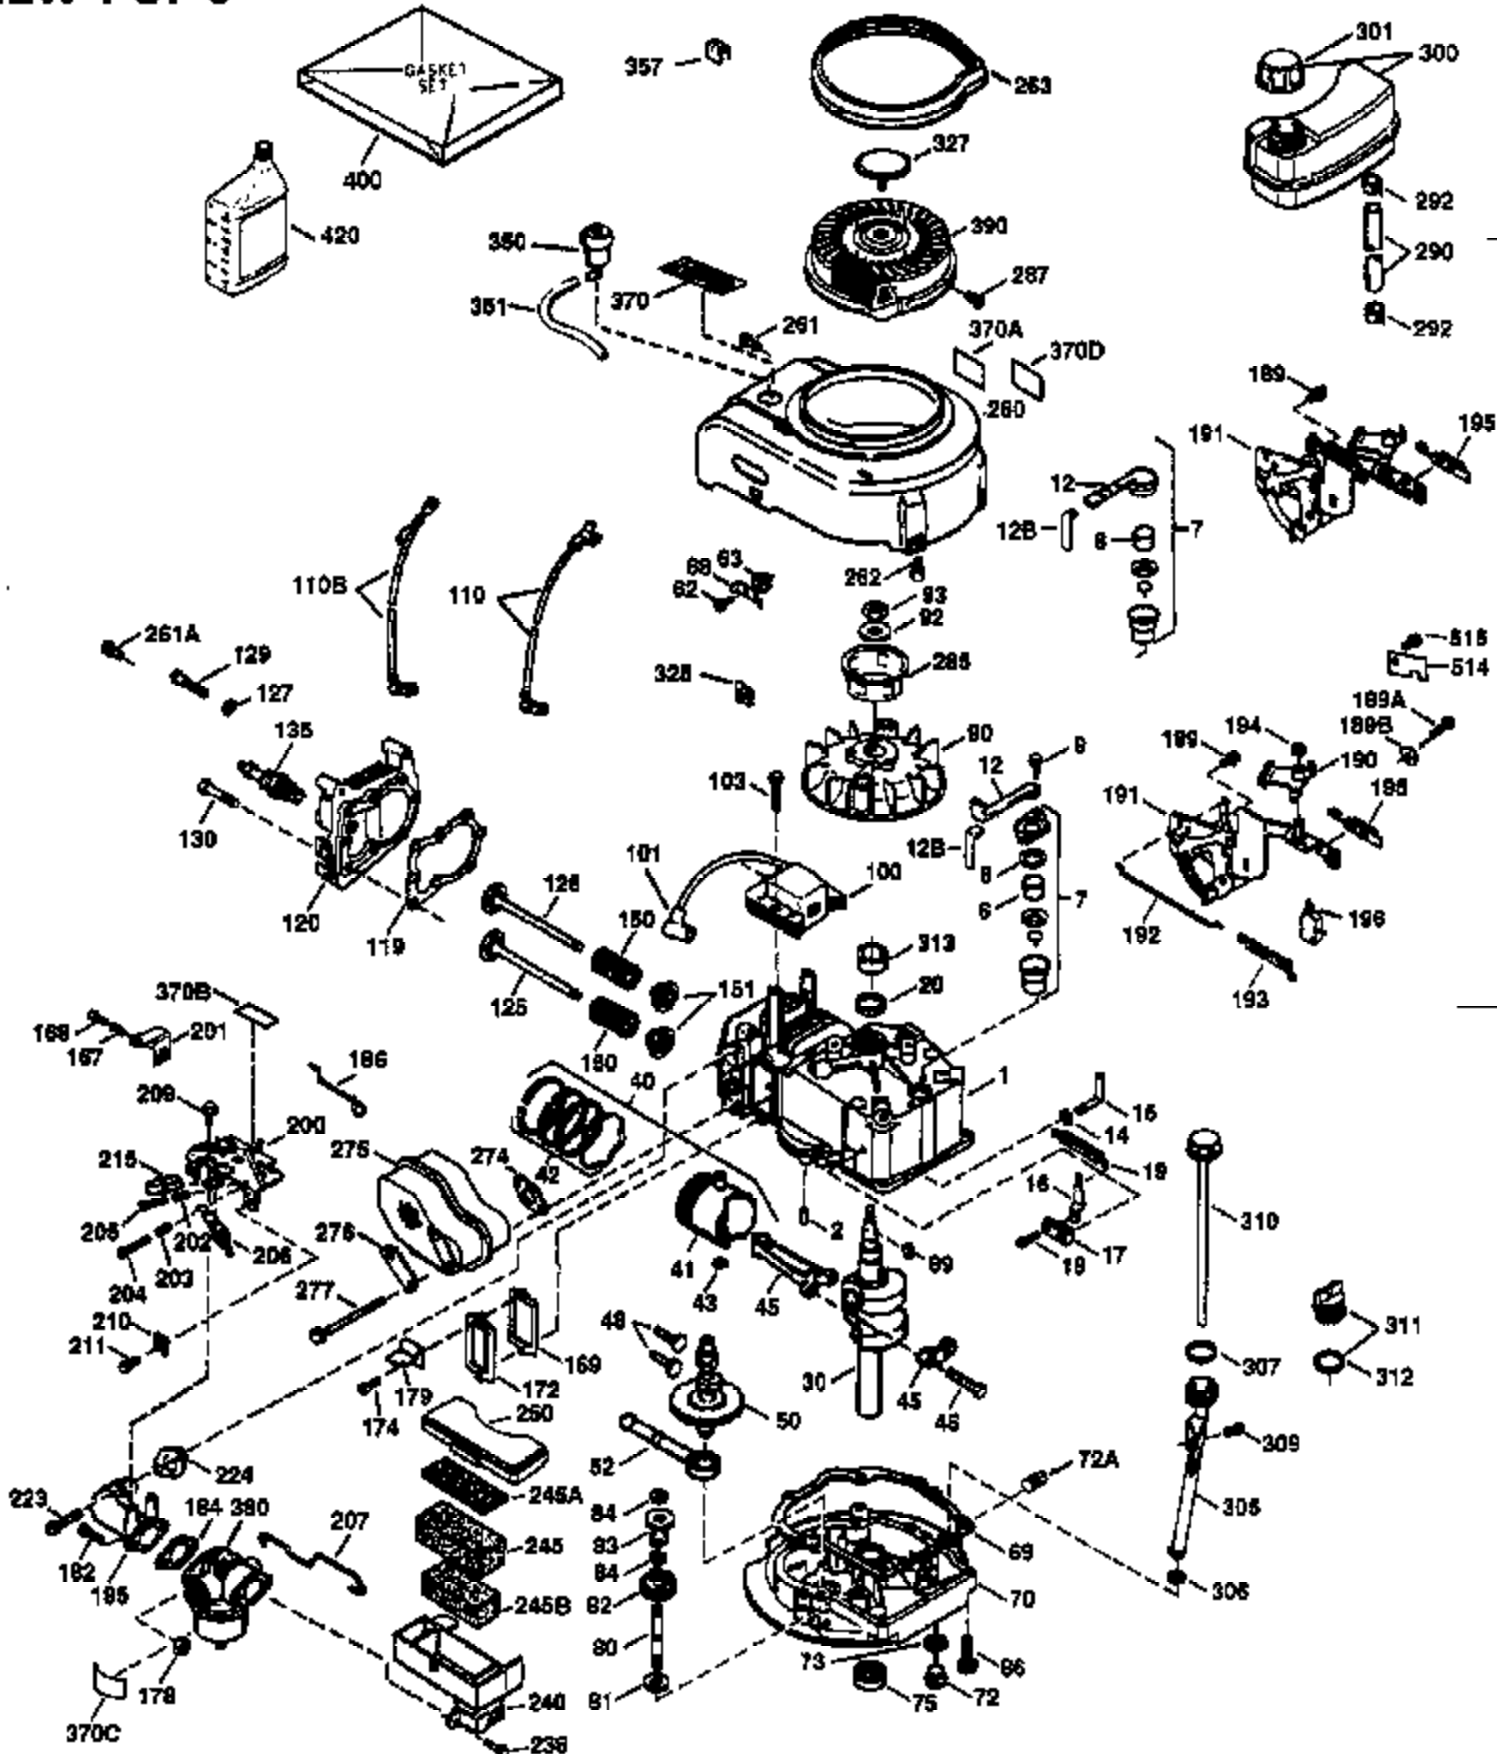

ILLUSTRATION SHOWS TYPICAL PARTS ONLY. ORDER BY PART NUMBER. PARTS NOT LISTED ARE SUPPLIED BY OEM.

VIEW 1 OF 3

Engine Parts List #1

Ref #	Part Number	Qty	Description
	1 36478A	1	Cylinder (Incl. 2,7,20 & 125)
	2 26727	2	Dowel Pin
	6 33734	1	Breather Element
	7 36557	1	Breather Ass'y. (Incl. 6 & 12A)
	12A 36558	1	Breather Cover & Tube (Incl. 12B)
	12B 34695	1	Breather Tube Elbow
	14 28277	1	Washer
	15 30589	1	Governor Rod (Incl. 14)
	16 34839A	1	Governor Lever
	17 31335	1	Governor Lever Clamp
	18 651018	1	Screw, Torx T-15, 8-32 x 19/64"
	19 36281	1	Extension Spring
	20 32600	1	Oil Seal
	30 36215A	1	Crankshaft
	40 36073	1	Piston, Pin & Ring Set (Std.)
	40 36074	1	Piston, Pin & Ring Set (.010" OS)
	40 36075	1	Piston, Pin & Ring Set (.020" OS)
	41 36070	1	Piston & Pin Ass'y. (Std.) (Incl. 43)
	41 36071	1	Piston & Pin Ass'y. (.010" OS) (Incl. 43)
	41 36072	1	Piston & Pin Ass'y. (.020" OS) (Incl. 43)
	42 36076	1	Ring Set (Std.)
	42 36077	1	Ring Set (.010" OS)
	42 36078	1	Ring Set (.020" OS)
	43 20381	2	Piston Pin Retaining Ring
	45 30963B	1	Connecting Rod Ass'y. (Incl. 46)
	46 32610A	2	Connecting Rod Bolt
	48 27241	2	Valve Lifter
	50 35992	1	Camshaft (MCR)
	52 29914	1	Oil Pump Ass'y.
	69 35261	1	Mounting Flange Gasket
	70 34311D	1	Mounting Flange (Incl. 72 thru 83)
	72 36083	1	Oil Drain Plug
	75 27897	1	Oil Seal
	80 30574A	1	Governor Shaft
	81 30590A	1	Washer
	82 30591	1	Governor Gear Ass'y. (Incl. 81)
	83 30588A	1	Governor Spool
	86 650488	6	Screw, 1/4-20 x 1-1/4"
	89 611004	1	Flywheel Key
	90 611112	1	Flywheel
	92 650815	1	Belleville Washer
	93 650816	1	Flywheel Nut
	100 34443A	1	Solid State Ignition
	101 610118	1	Spark Plug Cover
	103 651007	2	Screw, Torx T-15, 10-24 x 15/16"
	110 34961	1	Ground Wire
	119 36477	1	* Cylinder Head Gasket
	120 36476	1	Cylinder Head
	125 36471	1	Exhaust Valve (Std.) (Incl. 151)
	125 36472	1	Exhaust Valve (1/32" OS) (Incl. 151)
	126 29314B	1	Intake Valve (Std.) (Incl. 151)
	126 29315C	1	Intake Valve (1/32" OS) (Incl. 151)
	127 650691	2	Washer
	130B 650818	2	Screw, 5/16-18 x 1-1/2"
	130 6021A	6	Screw, 5/16-18 x 1-1/2"
	135 35395	1	Resistor Spark Plug (RJ19LM)
	150 35991	2	Valve Spring
	151 31673	2	Valve Spring Cap