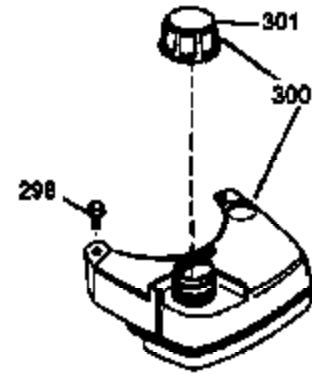

ILLUSTRATION SHOWS TYPICAL PARTS ONLY. ORDER BY PART NUMBER. PARTS NOT LISTED ARE SUPPLIED BY OEM.

VIEW 2 OF 3

Ref #	Part Number	Qty	Description
12A	36558	1	Breather Cover & Tube (Incl. 12B)
19	36281	1	Extension Spring
69	35261	1	Mounting Flange Gasket
70	34311D	1	Mounting Flange (Incl. 72 thru 83)
72	36083	1	Oil Drain Plug
75	27897	1	Oil Seal
86	650488	6	Screw, 1/4-20 x 1-1/4"
182	6201	2	Screw, 1/4-28 x 7/8"
185	36544	1	Intake Pipe
186	34337	1	Governor Link
223	650451	2	Screw, 1/4-20 x 1"
238	650932	2	Screw, 10-32 x 49/64"
239	34338	1	* Air Cleaner Gasket
245	35066	1	Air Cleaner Filter
250	35986	1	Air Cleaner Cover
263A	36758	1	Starter Grill
287	650926	2	Screw, 8-32 x 21/64"
300	35586	1	Fuel Tank (Incl. 292 & 301)
301	36246	1	Fuel Cap
390	590732	1	Rewind Starter (NOTE: This engine could have been built with 590738 starter. Refer to the design of the rope pulley strength ribs for part identification. Individual starter parts do not interchange. Refer to service bulletin 116.)