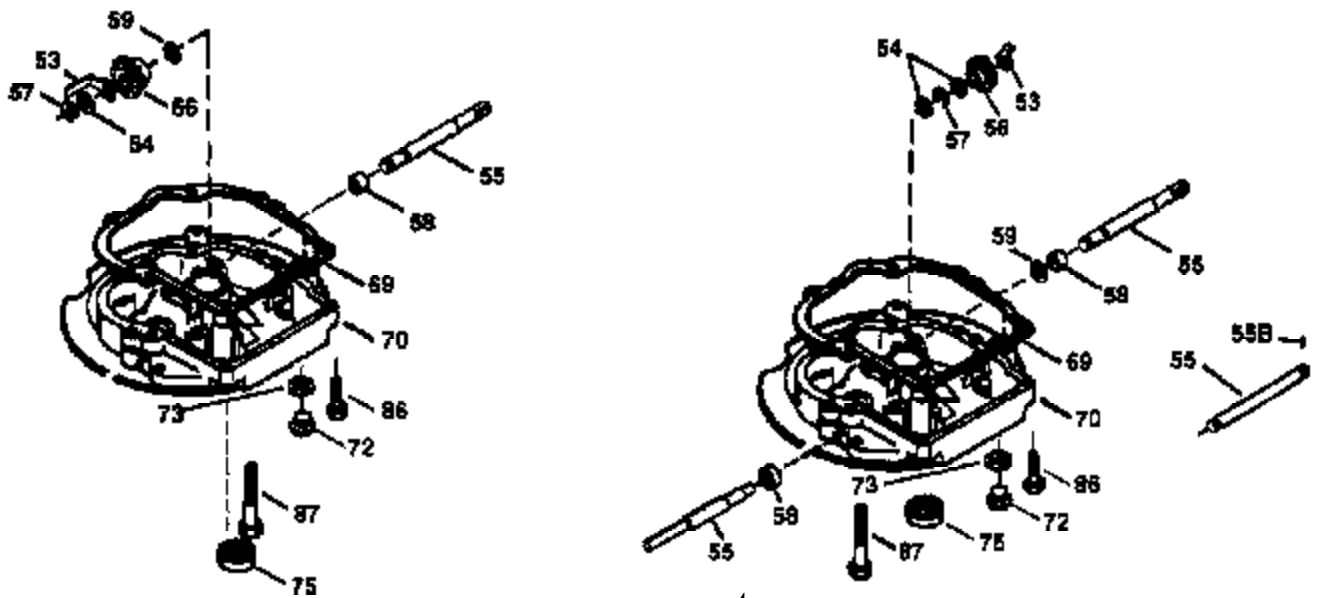

ILLUSTRATION SHOWS TYPICAL PARTS ONLY. ORDER BY PART NUMBER. PARTS NOT LISTED ARE SUPPLIED BY OEM.

VIEW 2 OF 3

Ref #	Part Number	Qty	Description
12A	36558	1	Breather Cover & Tube (Incl. 12B)
19	36281	1	Extension Spring
69	35261	1	Mounting Flange Gasket
70	34311D	1	Mounting Flange (Incl. 72 thru 83)
72	36083	1	Oil Drain Plug
75	27897	1	Oil Seal
86	650488	6	Screw, 1/4-20 x 1-1/4"
182	6201	2	Screw, 1/4-28 x 7/8"
185	36544	1	Intake Pipe
186	34337	1	Governor Link
223	650451	2	Screw, 1/4-20 x 1"
238	650932	2	Screw, 10-32 x 49/64"
239	34338	1	* Air Cleaner Gasket
245	35066	1	Air Cleaner Filter
250	35986	1	Air Cleaner Cover
263A	36758	1	Starter Grill
287	650926	2	Screw, 8-32 x 21/64"
300	35586	1	Fuel Tank (Incl. 292 & 301)
301	36246	1	Fuel Cap
390	590732	1	Rewind Starter (NOTE: This engine could have been built with 590738 starter. Refer to the design of the rope pulley strength ribs for part identification. Individual starter parts do not interchange. Refer to service bulletin 116.)