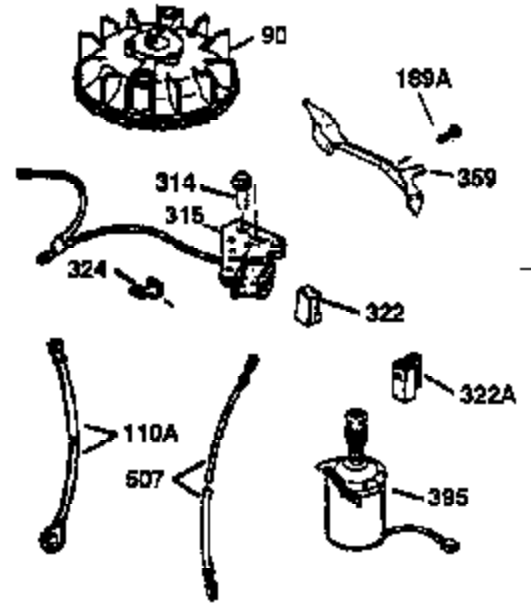

ILLUSTRATION SHOWS TYPICAL PARTS ONLY. ORDER BY PART NUMBER. PARTS NOT LISTED ARE SUPPLIED BY OEM.

VIEW 3 OF 3

Ref #	Part Number	Qty	Description
12A	36558	1	Breather Cover & Tube (Incl. 12B)
90	611112	1	Flywheel
238	650932	2	Screw, 10-32 x 49/64"
239	34338	1	* Air Cleaner Gasket
241	35797	1	Air Cleaner Collar
245	35066	1	Air Cleaner Filter
250	35986	1	Air Cleaner Cover
275	36473	1	Muffler (Incl. 277)
277	650988	2	Screw, 1/4-20 x 2-5/16"
416	36085	1	Spark Arrestor Kit (Incl. 417)(Optional)
417	650760	1	Screw, 8-32 x 3/8" (Optional)