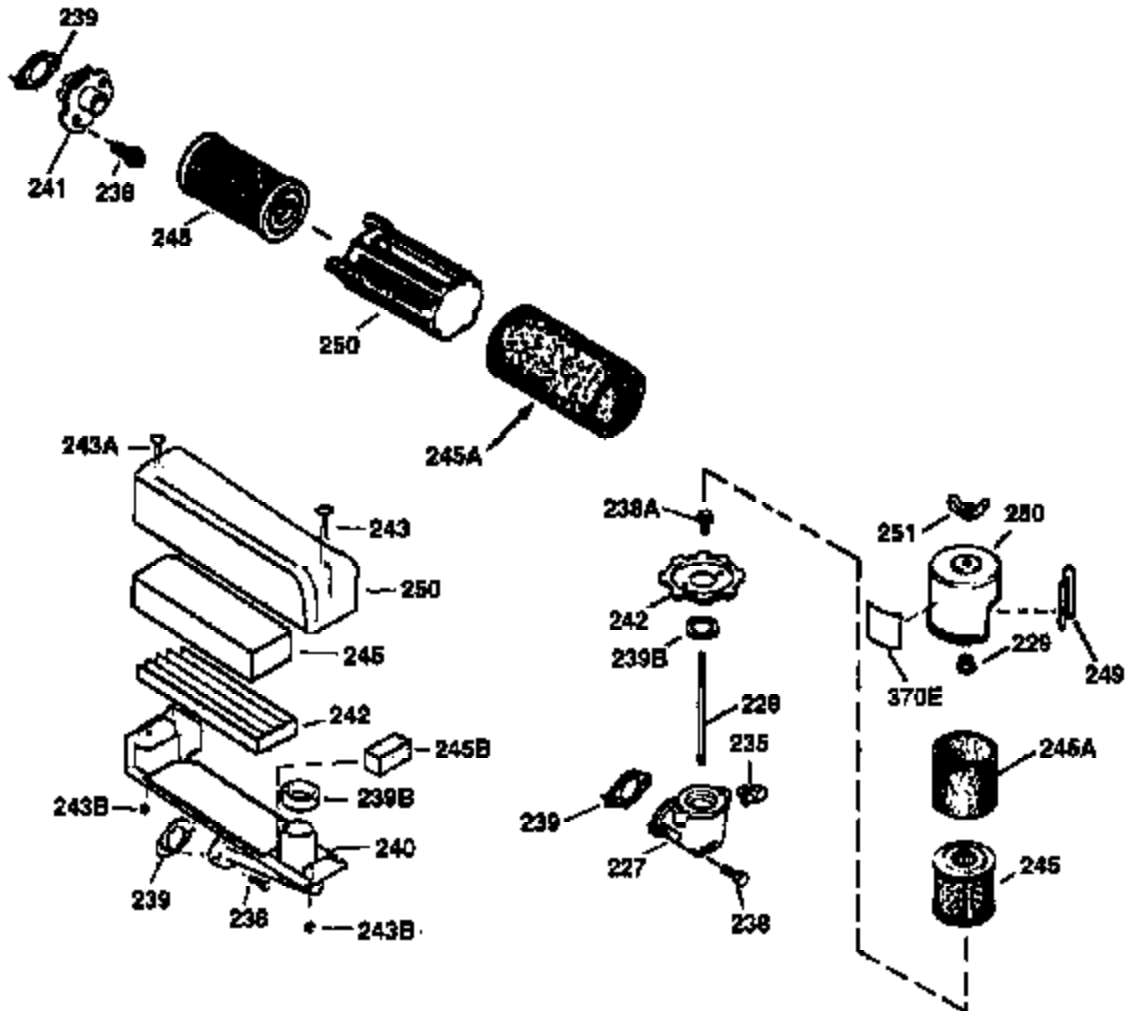

ILLUSTRATION SHOWS TYPICAL PARTS ONLY. ORDER BY PART NUMBER. PARTS NOT LISTED ARE SUPPLIED BY OEM.

VIEW 3 OF 3

Ref #	Part Number	Qty	Description
12A	36558	1	Breather Cover & Tube (Incl. 12B)
90	611112	1	Flywheel
238	650932	2	Screw, 10-32 x 49/64"
239	34338	1	* Air Cleaner Gasket
241	35797	1	Air Cleaner Collar
245	35066	1	Air Cleaner Filter
250	35986	1	Air Cleaner Cover
275	36473	1	Muffler (Incl. 277)
277	650988	2	Screw, 1/4-20 x 2-5/16"
416	36085	1	Spark Arrestor Kit (Incl. 417)(Optional)
417	650760	1	Screw, 8-32 x 3/8" (Optional)