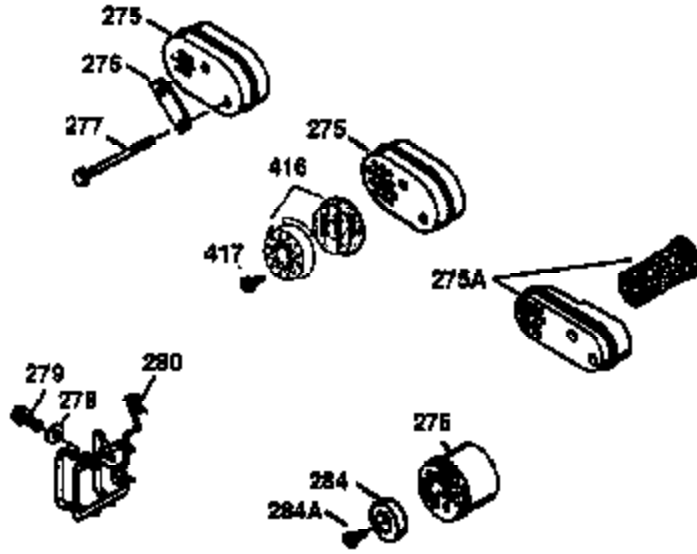

ILLUSTRATION SHOWS TYPICAL PARTS ONLY. ORDER BY PART NUMBER. PARTS NOT LISTED ARE SUPPLIED BY OEM.

VIEW 3 OF 3

Ref #	Part Number	Qty	Description
12A	36558	1	Breather Cover & Tube (Incl. 12B)
90	611112	1	Flywheel
238	650932	2	Screw, 10-32 x 49/64"
239	34338	1	* Air Cleaner Gasket
241	35797	1	Air Cleaner Collar
245	35066	1	Air Cleaner Filter
250	35986	1	Air Cleaner Cover
275	36473	1	Muffler (Incl. 277)
277	650988	2	Screw, 1/4-20 x 2-5/16"
416	36085	1	Spark Arrestor Kit (Incl. 417)(Optional)
417	650760	1	Screw, 8-32 x 3/8" (Optional)