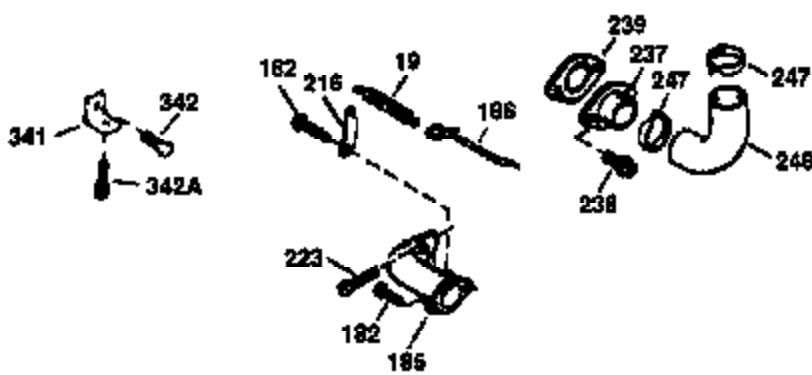

ILLUSTRATION SHOWS TYPICAL PARTS ONLY. ORDER BY PART NUMBER. PARTS NOT LISTED ARE SUPPLIED BY OEM.

VIEW 2 OF 3

Ref #	Part Number	Qty	Description
12A	36558	1	Breather Cover & Tube (Incl. 12B)
19	36281	1	Extension Spring
69	35261	1	* Mounting Flange Gasket
70	34311D	1	Mounting Flange (Incl. 72 thru 83)
72	36083	1	Oil Drain Plug
75	27897	1	Oil Seal
86	650488	6	Screw, 1/4-20 x 1-1/4"
182	6201	2	Screw, 1/4-28 x 7/8"
185	36544	1	Intake Pipe
186	32653	1	Governor Link
216	33086	1	R.P.M. Adjusting Lever
223	650451	2	Screw, 1/4-20 x 1"
238	650932	2	Screw, 10-32 x 49/64"
239	34338	1	* Air Cleaner Gasket
245	35066	1	Air Cleaner Filter
250	35065	1	Air Cleaner Cover
287	650926	2	Screw, 8-32 x 21/64"
298	28763	3	Screw, 10-32 x 35/64"
300	36916	1	Fuel Tank (Incl. 292 & 301)
301	36246	1	Fuel Cap
370K	36695	1	Starter Decal
390	590694	1	Rewind Starter (NOTE: This engine could have been built with 590737 starter. Refer to the design of the rope pulley strength ribs for part identification. Individual starter parts do not interchange.)
900	0	1	Replacement Engine 750783A, order from 71-999
900	0	1	Replacement S/B 750733A, order from 71-999