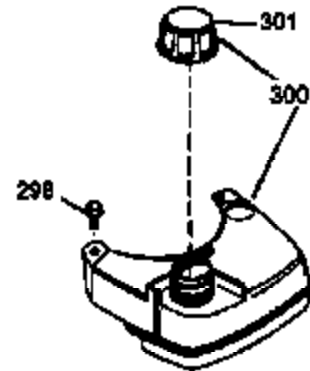

ILLUSTRATION SHOWS TYPICAL PARTS ONLY. ORDER BY PART NUMBER. PARTS NOT LISTED ARE SUPPLIED BY OEM.

VIEW 2 OF 3

Ref #	Part Number	Qty	Description
12A	36558	1	Breather Cover & Tube (Incl. 12B)
19	36281	1	Extension Spring
69	35261	1	* Mounting Flange Gasket
70	34311D	1	Mounting Flange (Incl. 72 thru 83)
72	36083	1	Oil Drain Plug
75	27897	1	Oil Seal
86	650488	6	Screw, 1/4-20 x 1-1/4"
182	6201	2	Screw, 1/4-28 x 7/8"
185	36544	1	Intake Pipe
186	32653	1	Governor Link
216	33086	1	R.P.M. Adjusting Lever
223	650451	2	Screw, 1/4-20 x 1"
238	650932	2	Screw, 10-32 x 49/64"
239	34338	1	* Air Cleaner Gasket
245	35066	1	Air Cleaner Filter
250	35065	1	Air Cleaner Cover
287	650926	2	Screw, 8-32 x 21/64"
298	28763	3	Screw, 10-32 x 35/64"
300	36916	1	Fuel Tank (Incl. 292 & 301)
301	36246	1	Fuel Cap
370K	36695	1	Starter Decal
390	590694	1	Rewind Starter (NOTE: This engine could have been built with 590737 starter. Refer to the design of the rope pulley strength ribs for part identification. Individual starter parts do not interchange.)
900	0	1	Replacement Engine 750783A, order from 71-999
900	0	1	Replacement S/B 750733A, order from 71-999