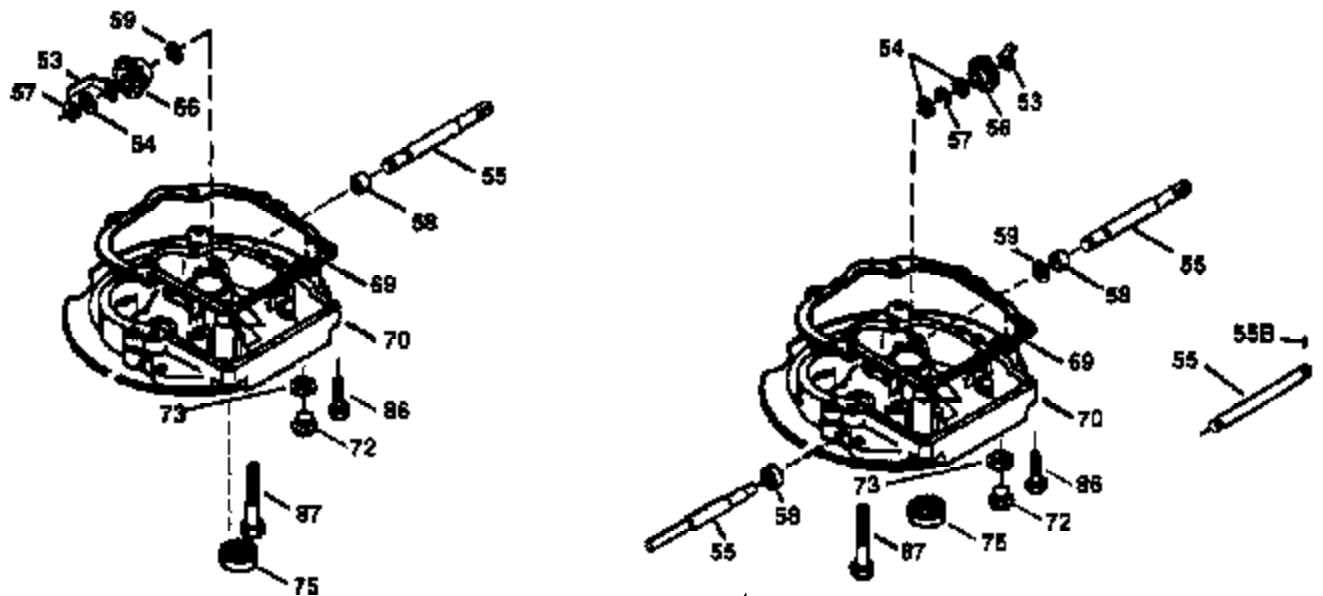

ILLUSTRATION SHOWS TYPICAL PARTS ONLY. ORDER BY PART NUMBER. PARTS NOT LISTED ARE SUPPLIED BY OEM.

VIEW 2 OF 3

Ref #	Part Number	Qty	Description
12A	36558	1	Breather Cover & Tube (Incl. 12B)
19	36281	1	Extension Spring
69	35261	1	* Mounting Flange Gasket
70	34311D	1	Mounting Flange (Incl. 72 thru 83)
72	36083	1	Oil Drain Plug
75	27897	1	Oil Seal
86	650488	6	Screw, 1/4-20 x 1-1/4"
182	6201	2	Screw, 1/4-28 x 7/8"
185	36544	1	Intake Pipe
186	32653	1	Governor Link
216	33086	1	R.P.M. Adjusting Lever
223	650451	2	Screw, 1/4-20 x 1"
238	650932	2	Screw, 10-32 x 49/64"
239	34338	1	* Air Cleaner Gasket
245	35066	1	Air Cleaner Filter
250	35065	1	Air Cleaner Cover
287	650926	2	Screw, 8-32 x 21/64"
298	28763	3	Screw, 10-32 x 35/64"
300	36916	1	Fuel Tank (Incl. 292 & 301)
301	36246	1	Fuel Cap
370K	36695	1	Starter Decal
390	590694	1	Rewind Starter (NOTE: This engine could have been built with 590737 starter. Refer to the design of the rope pulley strength ribs for part identification. Individual starter parts do not interchange.)
900	0	1	Replacement Engine 750783A, order from 71-999
900	0	1	Replacement S/B 750733A, order from 71-999