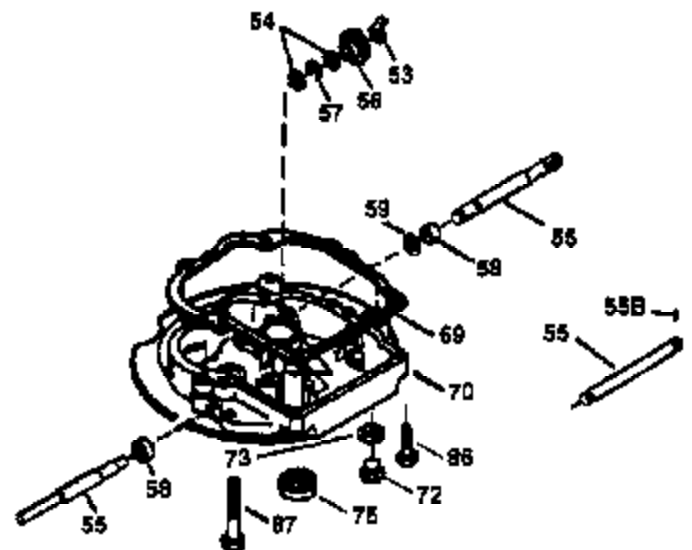

ILLUSTRATION SHOWS TYPICAL PARTS ONLY. ORDER BY PART NUMBER. PARTS NOT LISTED ARE SUPPLIED BY OEM.

VIEW 2 OF 3

Ref #	Part Number	Qty	Description
12A	36558	1	Breather Cover & Tube (Incl. 12B)
19	36281	1	Extension Spring
69	35261	1	Mounting Flange Gasket
70	34311D	1	Mounting Flange (Incl. 72 thru 83)
72	36083	1	Oil Drain Plug
75	27897	1	Oil Seal
86	650488	6	Screw, 1/4-20 x 1-1/4"
182	6201	2	Screw, 1/4-28 x 7/8"
185	36544	1	Intake Pipe
186	34337	1	Governor Link
223	650451	2	Screw, 1/4-20 x 1"
238	650932	2	Screw, 10-32 x 49/64"
239	34338	1	* Air Cleaner Gasket
245	35066	1	Air Cleaner Filter
250	35065	1	Air Cleaner Cover
287	650926	2	Screw, 8-32 x 21/64"
298	28763	3	Screw, 10-32 x 35/64"
300	36916	1	Fuel Tank (Incl. 292 & 301)
301	36246	1	Fuel Cap
370K	36695	1	Starter Decal
390	590694	1	Rewind Starter (NOTE: This engine could have been built with 590737 starter. Refer to the design of the rope pulley strength ribs for part identification. Individual starter parts do not interchange.)
900	0	1	Replacement Engine 750783A, order from 71-999
900	0	1	Replacement S/B 750733A, order from 71-999