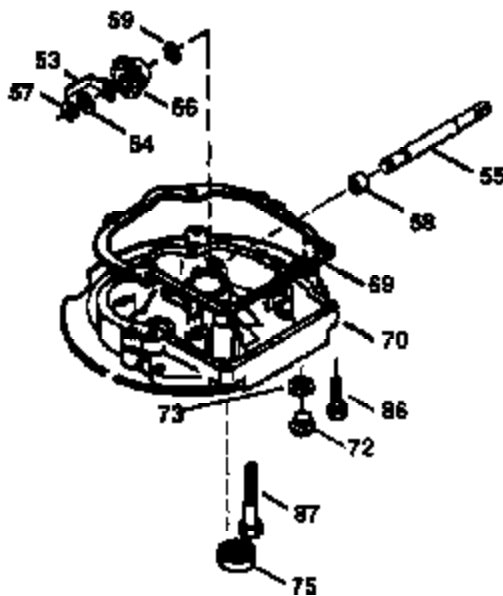

ILLUSTRATION SHOWS TYPICAL PARTS ONLY. ORDER BY PART NUMBER. PARTS NOT LISTED ARE SUPPLIED BY OEM.

VIEW 2 OF 3

Ref #	Part Number	Qty	Description
12A	36558	1	Breather Cover & Tube (Incl. 12B)
19	36281	1	Extension Spring
69	35261	1	Mounting Flange Gasket
70	34311D	1	Mounting Flange (Incl. 72 thru 83)
72	36083	1	Oil Drain Plug
75	27897	1	Oil Seal
86	650488	6	Screw, 1/4-20 x 1-1/4"
182	6201	2	Screw, 1/4-28 x 7/8"
185	36544	1	Intake Pipe
186	34337	1	Governor Link
223	650451	2	Screw, 1/4-20 x 1"
238	650932	2	Screw, 10-32 x 49/64"
239	34338	1	* Air Cleaner Gasket
245	35066	1	Air Cleaner Filter
250	35065	1	Air Cleaner Cover
287	650926	2	Screw, 8-32 x 21/64"
298	28763	3	Screw, 10-32 x 35/64"
300	36916	1	Fuel Tank (Incl. 292 & 301)
301	36246	1	Fuel Cap
370K	36695	1	Starter Decal
390	590694	1	Rewind Starter (NOTE: This engine could have been built with 590737 starter. Refer to the design of the rope pulley strength ribs for part identification. Individual starter parts do not interchange.)
900	0	1	Replacement Engine 750783A, order from 71-999
900	0	1	Replacement S/B 750733A, order from 71-999