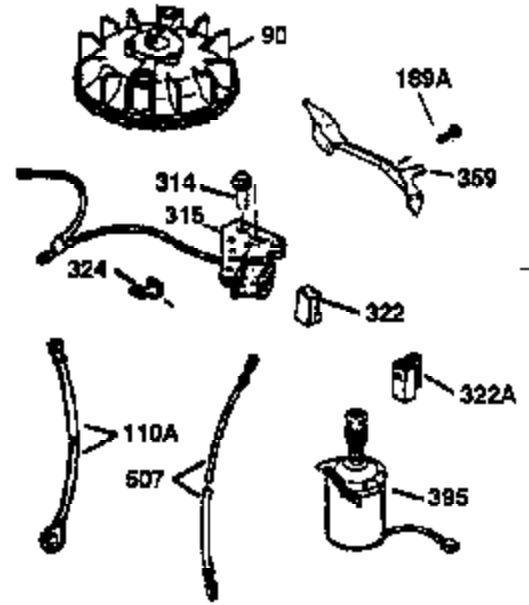

ILLUSTRATION SHOWS TYPICAL PARTS ONLY. ORDER BY PART NUMBER. PARTS NOT LISTED ARE SUPPLIED BY OEM.

VIEW 3 OF 3

Ref #	Part Number	Qty	Description
12A	36558	1	Breather Cover & Tube (Incl. 12B)
90	611112	1	Flywheel
238	650932	2	Screw, 10-32 x 49/64"
239	34338	1	* Air Cleaner Gasket
241	35797	1	Air Cleaner Collar
245	35066	1	Air Cleaner Filter
250	35065	1	Air Cleaner Cover
275	36473	1	Muffler (Incl. 277)
277	650988	2	Screw, 1/4-20 x 2-5/16"
370K	36695	1	Starter Decal
416	36085	1	Spark Arrestor Kit (Incl. 417)(Optional)
417	650760	1	Screw, 8-32 x 3/8" (Optional)
900	0	1	Replacement Engine 750783A, order from 71-999
900	0	1	Replacement S/B 750733A, order from 71-999