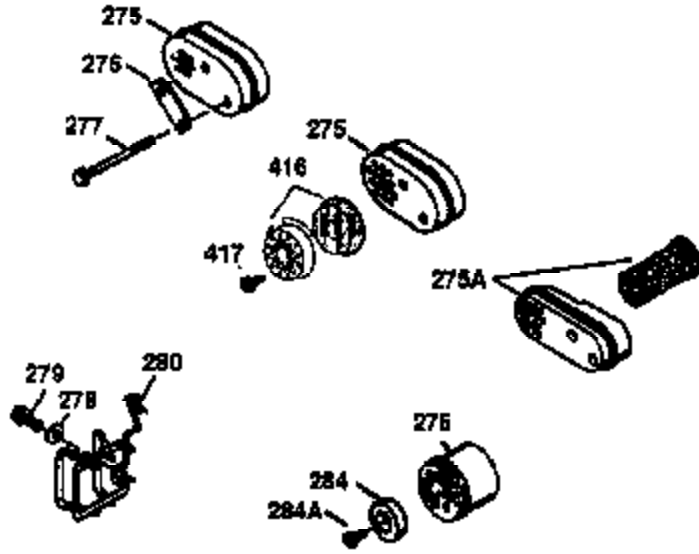

ILLUSTRATION SHOWS TYPICAL PARTS ONLY. ORDER BY PART NUMBER. PARTS NOT LISTED ARE SUPPLIED BY OEM.

VIEW 3 OF 3

Ref #	Part Number	Qty	Description
12A	36558	1	Breather Cover & Tube (Incl. 12B)
90	611112	1	Flywheel
238	650932	2	Screw, 10-32 x 49/64"
239	34338	1	* Air Cleaner Gasket
241	35797	1	Air Cleaner Collar
245	35066	1	Air Cleaner Filter
250	35065	1	Air Cleaner Cover
275	36473	1	Muffler (Incl. 277)
277	650988	2	Screw, 1/4-20 x 2-5/16"
370K	36695	1	Starter Decal
416	36085	1	Spark Arrestor Kit (Incl. 417)(Optional)
417	650760	1	Screw, 8-32 x 3/8" (Optional)
900	0	1	Replacement Engine 750783A, order from 71-999
900	0	1	Replacement S/B 750733A, order from 71-999