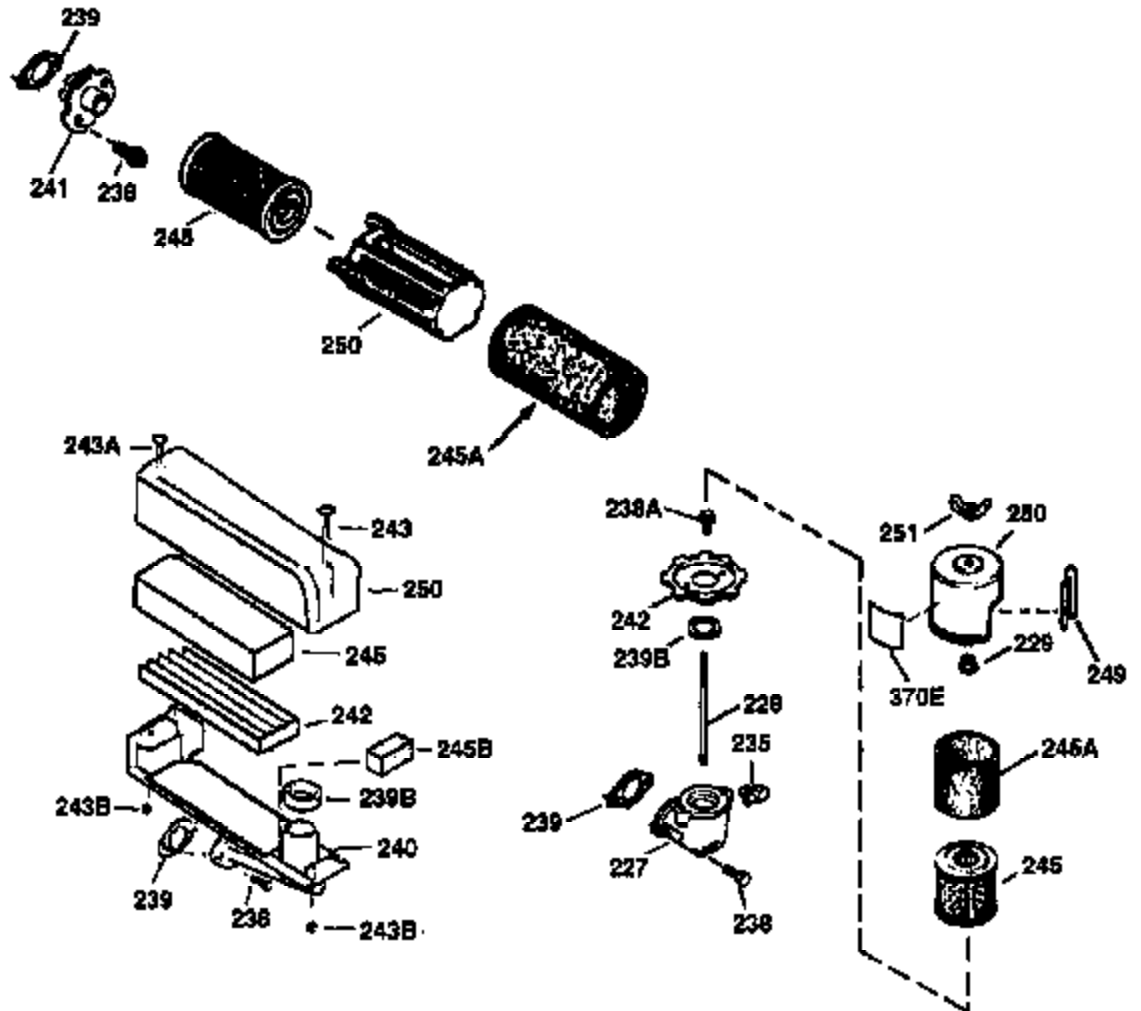

ILLUSTRATION SHOWS TYPICAL PARTS ONLY. ORDER BY PART NUMBER. PARTS NOT LISTED ARE SUPPLIED BY OEM.

VIEW 3 OF 3

Ref #	Part Number	Qty	Description
12A	36558	1	Breather Cover & Tube (Incl. 12B)
90	611112	1	Flywheel
238	650932	2	Screw, 10-32 x 49/64"
239	34338	1	* Air Cleaner Gasket
241	35797	1	Air Cleaner Collar
245	35066	1	Air Cleaner Filter
250	35065	1	Air Cleaner Cover
275	36473	1	Muffler (Incl. 277)
277	650988	2	Screw, 1/4-20 x 2-5/16"
370K	36695	1	Starter Decal
416	36085	1	Spark Arrestor Kit (Incl. 417)(Optional)
417	650760	1	Screw, 8-32 x 3/8" (Optional)
900	0	1	Replacement Engine 750783A, order from 71-999
900	0	1	Replacement S/B 750733A, order from 71-999