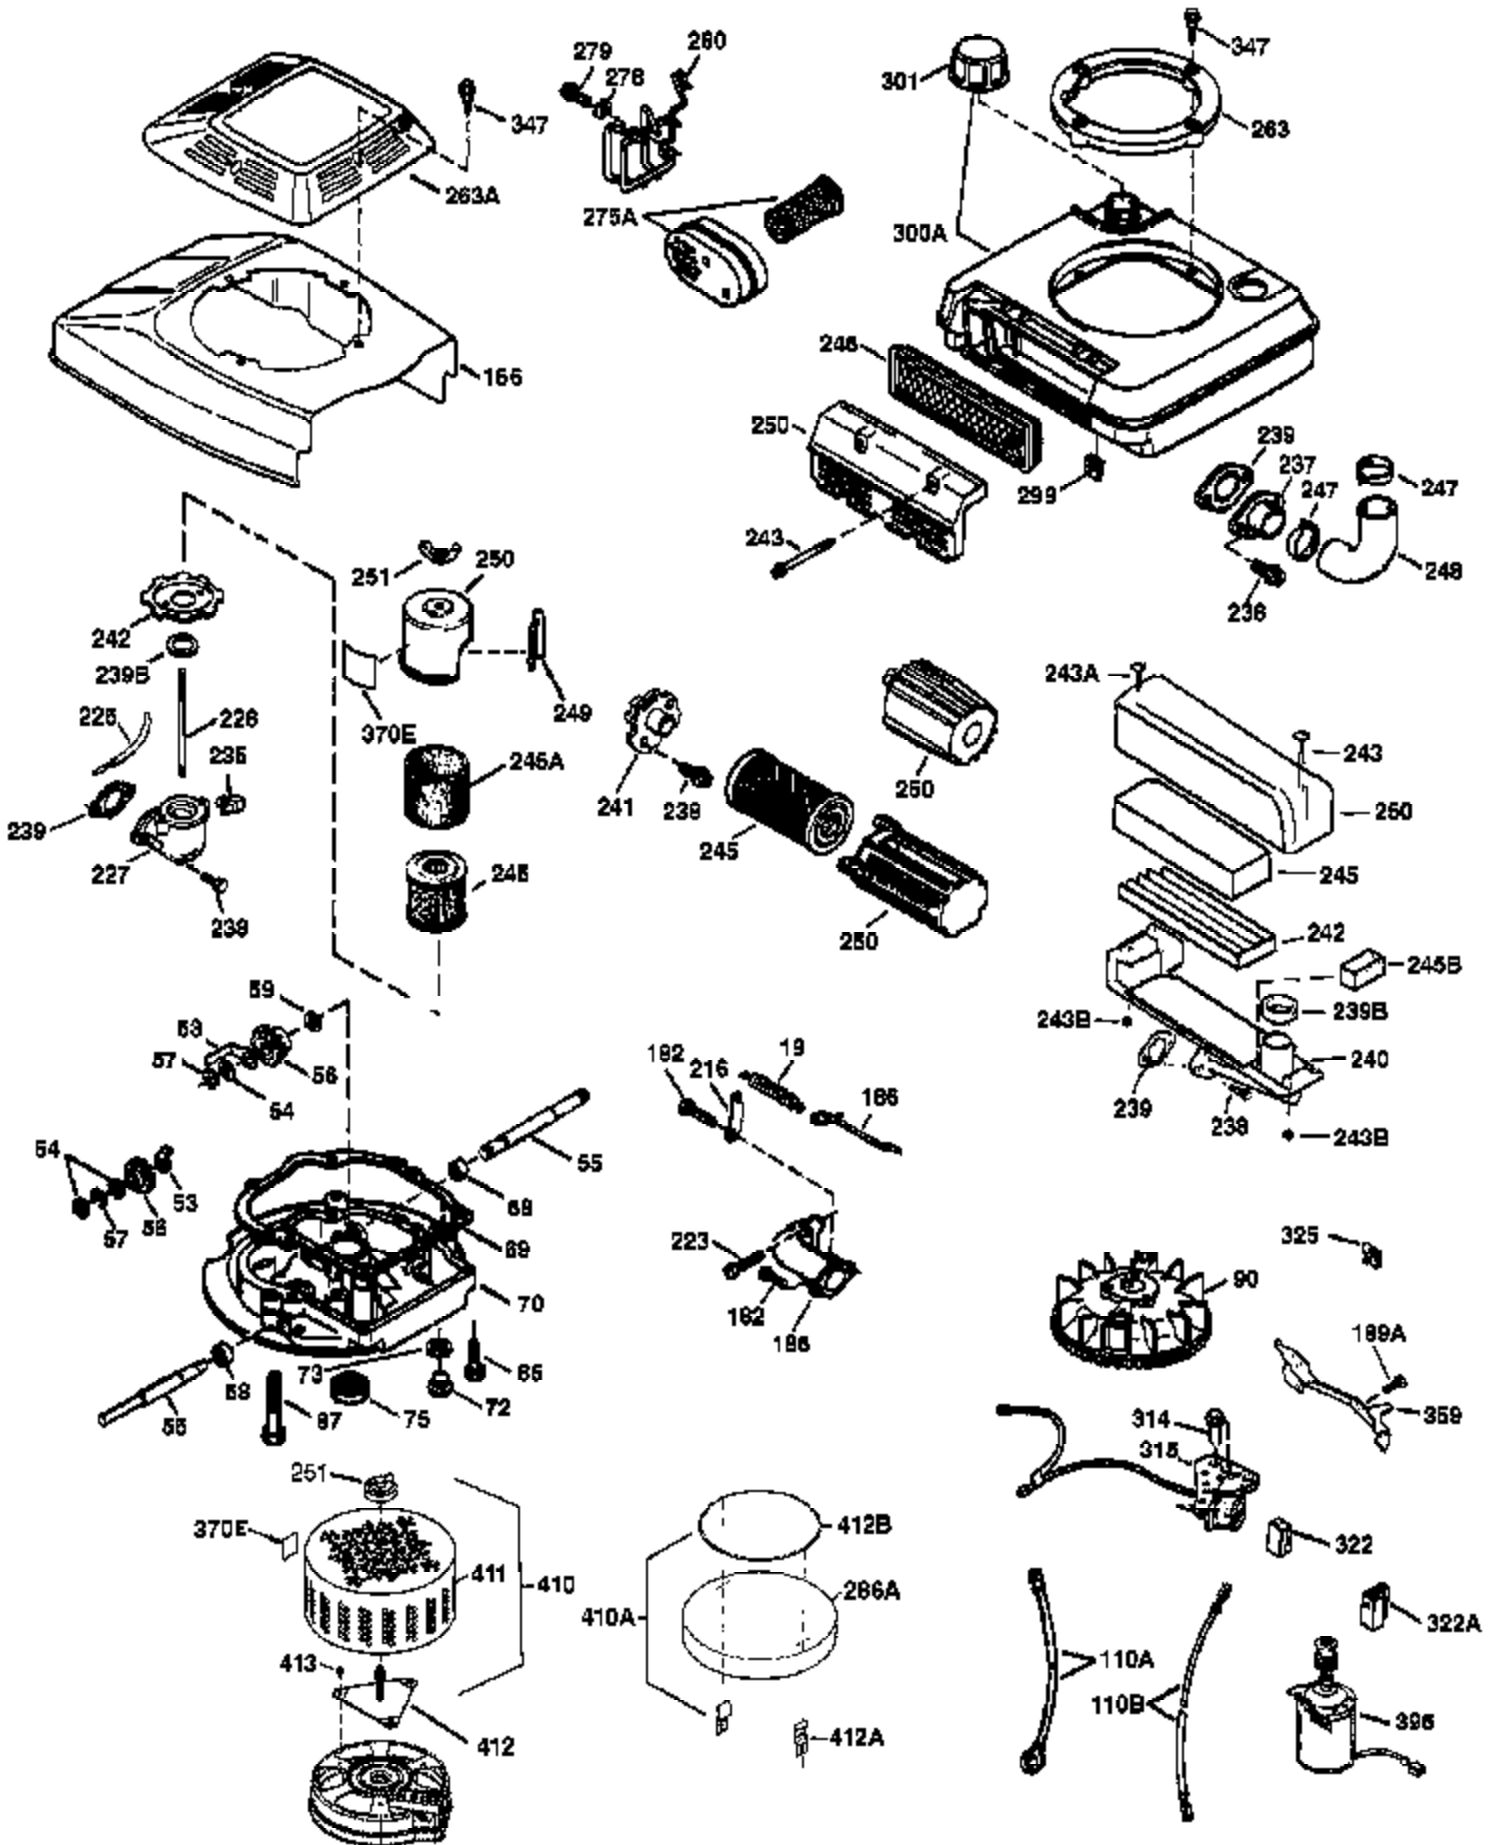

Ref #	Part Number	Qty	Description
178	29752	2	Nut & Lock Washer, 1/4-28
179	30593	1	Retainer Clip
182	6201	2	Screw, 1/4-28 x 7/8"
184	26756	1	* Carburetor To Intake Pipe Gasket
185	36544	1	Intake Pipe
186	34337	1	Governor Link
189A	650765	1	Screw, 10-32 x 1/2"
189	650356	1	Screw, Torx T-30, 1/4-20 x 3/8"
200	33131A	1	Control Bracket (Incl. 202 thru 206)
202	36482	1	Compression Spring
203	31342	1	Compression Spring
204	651029	1	Screw, Torx T-10, 5-40 x 7/16"
205	651019	1	Screw, Torx T-10, 6-32 x 41/64"
206	610973	1	Terminal
207	34336	1	Throttle Link
209	30200	2	Screw, 10-24 x 9/16"
210	27793	1	Conduit Clip
211	28942	1	Screw, 10-32 x 3/8"
223	650451	2	Screw, 1/4-20 x 1"
224	34690A	1	* Intake Pipe Gasket
238	650806	2	Screw, 10-32 x 5/8"
240	36743	1	Air Cleaner Body
245A	36746	1	Air Cleaner Filter
250	36744	1	Air Cleaner Cover
260	36756	1	Blower Housing
261	30200	2	Screw, 10-24 x 9/16"
262	650831	2	Screw, 1/4-20 x 1/2"
275	36473	1	Muffler (Incl. 277)
277	650988	2	Screw, 1/4-20 x 2-5/16"
285	35000A	1	Starter Cup
287	650926	2	Screw, 8-32 x 21/64"
290	34357	1	Fuel Line
292	26460	2	Fuel Line Clamp
298	28763	3	Screw, 10-32 x 35/64"
300	36757	1	Fuel Tank (Incl. 292 & 301)
301	36246	1	Fuel Cap
305	35577	1	Oil Fill Tube
306	36996	1	* "O" Ring
307	35499	1	"O"-Ring
309	650562	1	Screw, 10-32 x 1/2"
310	35578	1	Dipstick
313	34080	1	Spacer
370K	36695	1	Starter Decal
370A	36261	1	Lubrication Decal
370D	35997	1	Caution Decal
370C	37199	1	Primer Decal
380	632742	1	Carburetor (Incl. 184)
390	590694	1	Rewind Starter (NOTE: This engine could have been built with 590737 starter).
400	36481B	1	* Gasket Set (Incl. items marked PK in notes). Incl. Part #s 26756 (1), 27234A (1), 33735 (1), 34338 (1), 34690A (1), 36477 (1), 36832 (1), 36996 (1), 37130 (1)
416	36085	1	Spark Arrestor Kit (Incl. 417)(Optional)
417	650760	1	Screw, 8-32 x 3/8" (Optional)
420	730225	1	SAE 30 4-Cycle Engine Oil (Quart)