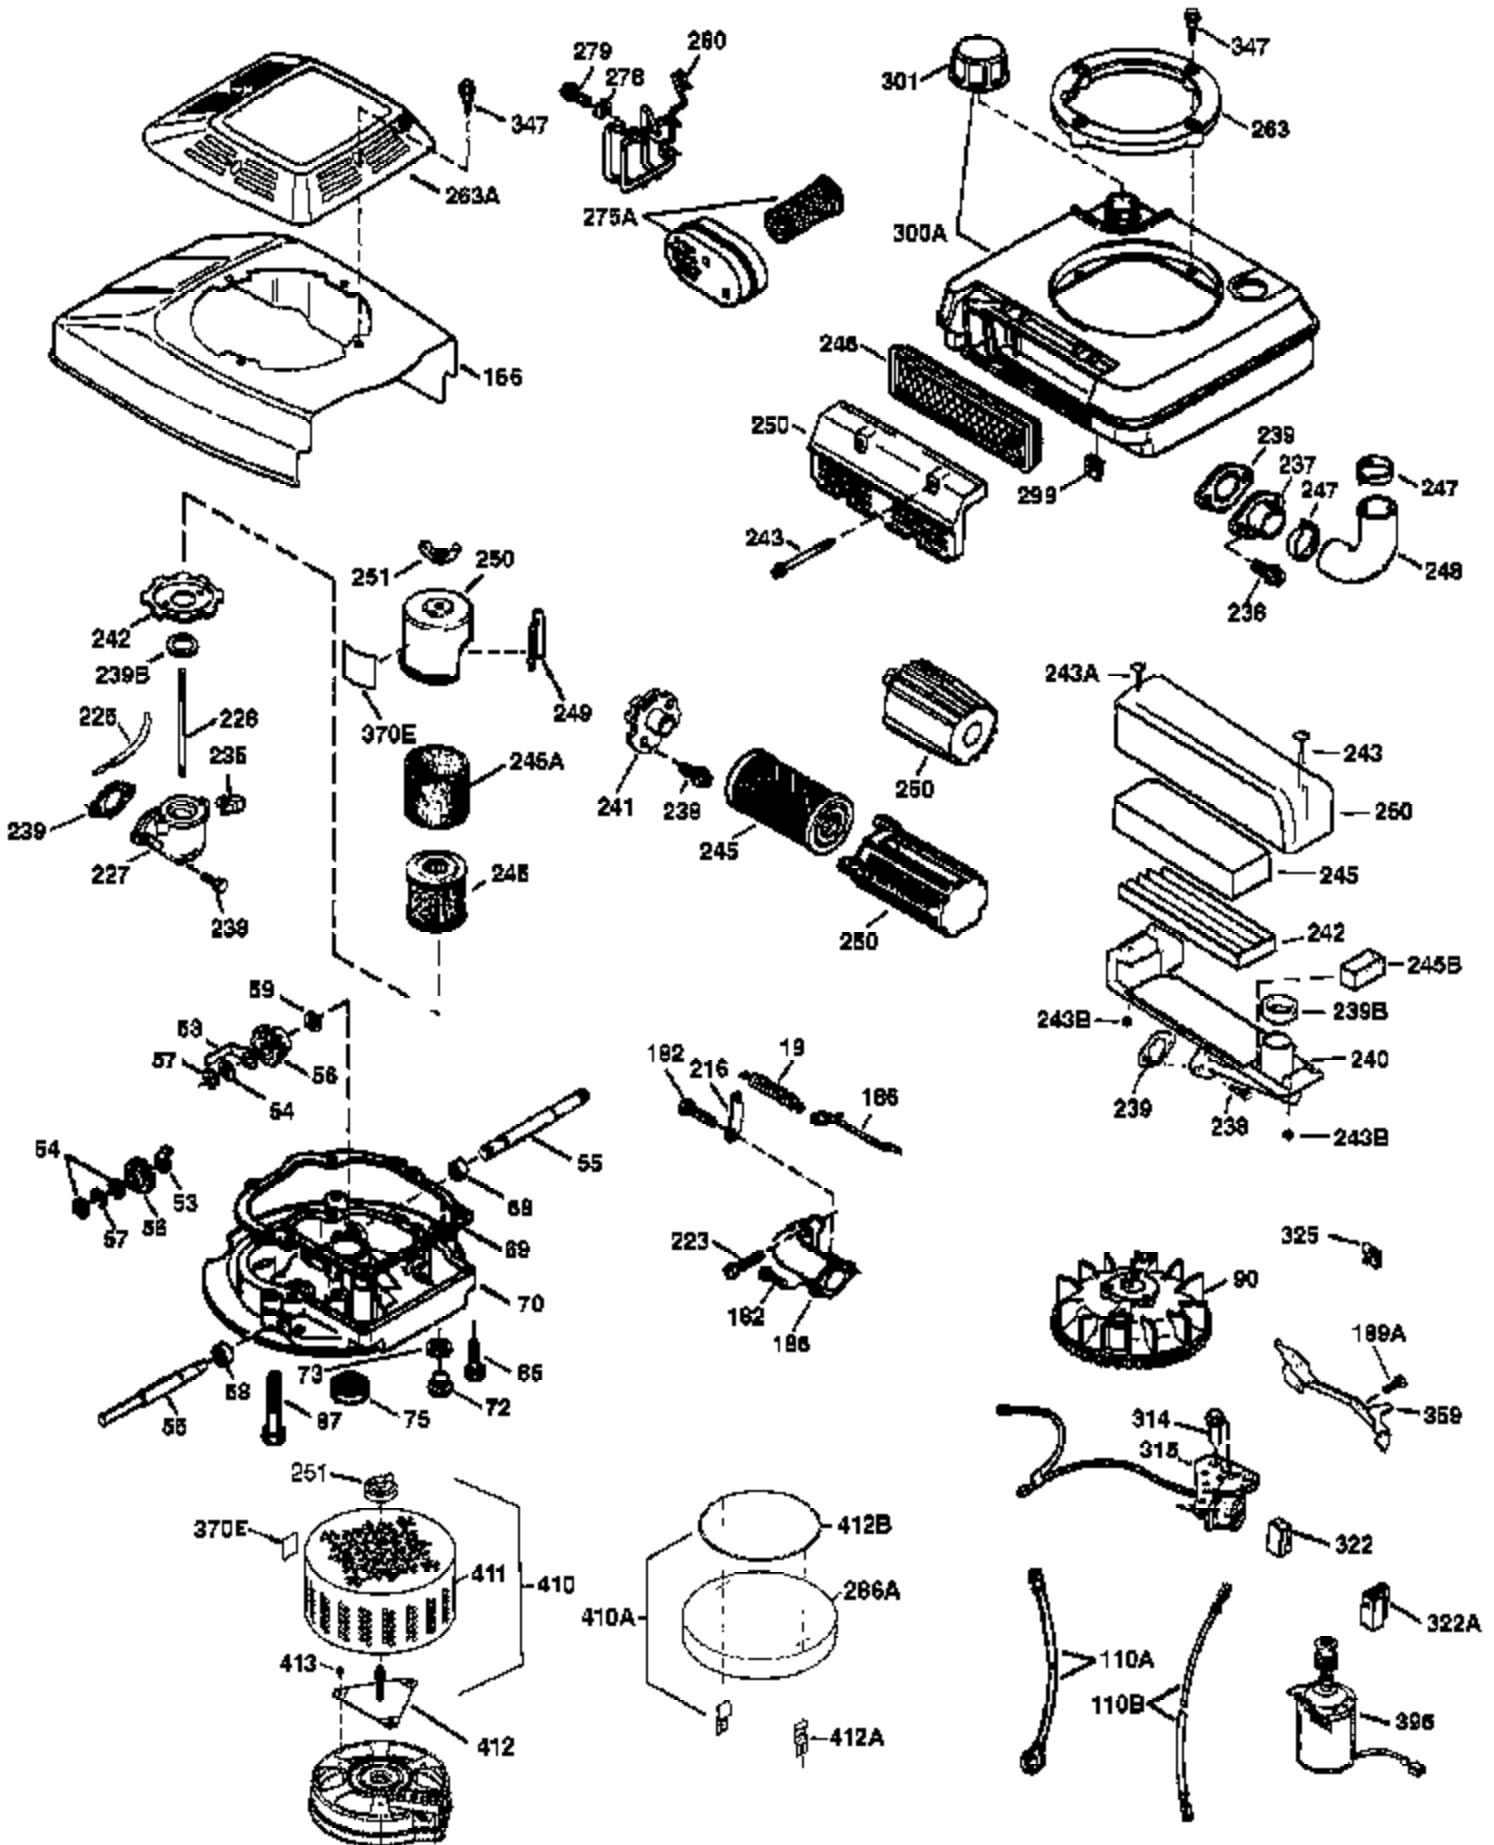

Ref #	Part Number	Qty	Description
178	29752	2	Nut & Lock Washer, 1/4-28
179	30593	1	Retainer Clip
182	6201	2	Screw, 1/4-28 x 7/8"
184	26756	1	* Carburetor To Intake Pipe Gasket
185	36544	1	Intake Pipe
186	34337	1	Governor Link
200	33131A	1	Control Bracket (Incl. 202 thru 206)
202	36482	1	Compression Spring
203	31342	1	Compression Spring
204	650549	1	Screw, 5-40 x 7/16"
205	650777	1	Screw, 6-32 x 21/32"
206	610973	1	Terminal
207	34336	1	Throttle Link
209	30200	2	Screw, 10-24 x 9/16"
210	27793	1	Conduit Clip
211	28942	1	Screw, 10-32 x 3/8"
223	650451	2	Screw, 1/4-20 x 1"
224	34690A	1	* Intake Pipe Gasket
238	650806	2	Screw, 10-32 x 5/8"
240	36743	1	Air Cleaner Body
250	36744	1	Air Cleaner Cover
260	36756	1	Blower Housing
261	30200	2	Screw, 10-24 x 9/16"
262	650831	2	Screw, 1/4-20 x 1/2"
275	36473	1	Muffler (Incl. 277)
277	650988	2	Screw, 1/4-20 x 2-5/16"
285	35000A	1	Starter Cup
287	650926	2	Screw, 8-32 x 21/64"
290	34357	1	Fuel Line
292	26460	2	Fuel Line Clamp
298	28763	3	Screw, 10-32 x 35/64"
300	36757	1	Fuel Tank (Incl. 292 & 301)
301	36246	1	Fuel Cap
305	35577	1	Oil Fill Tube
306	36832	1	* "O"-Ring
307	35499	1	"O"-Ring
309	650562	1	Screw, 10-32 x 1/2"
310	35578	1	Dipstick
313	34080	1	Spacer
370D	35977	1	Caution Decal
370K	36695	1	Starter Decal
370A	36261	1	Lubrication Decal
380	632742	1	Carburetor (Incl. 184)
390	590732	1	Rewind Starter (NOTE: This engine could have been built with 590737 starter. Refer to the design of the rope pulley strength ribs for part identification. Individual starter parts do not interchange. Refer to service bulletin 116).
400	36481	1	* Gasket Set (Incl. items marked PK in notes) Incl. part #'s 26756 (1), 27234A (1), 33735 (1), 34338 (1), 34690A (1), 35261 (1), 36477 (1), 36832 (1)
416	36085	1	Spark Arrestor Kit (Incl. 417)(Optional)
417	650760	1	Screw, 8-32 x 3/8" (Optional)
420	730225	1	SAE 30 4-Cycle Engine Oil (1 Quart)