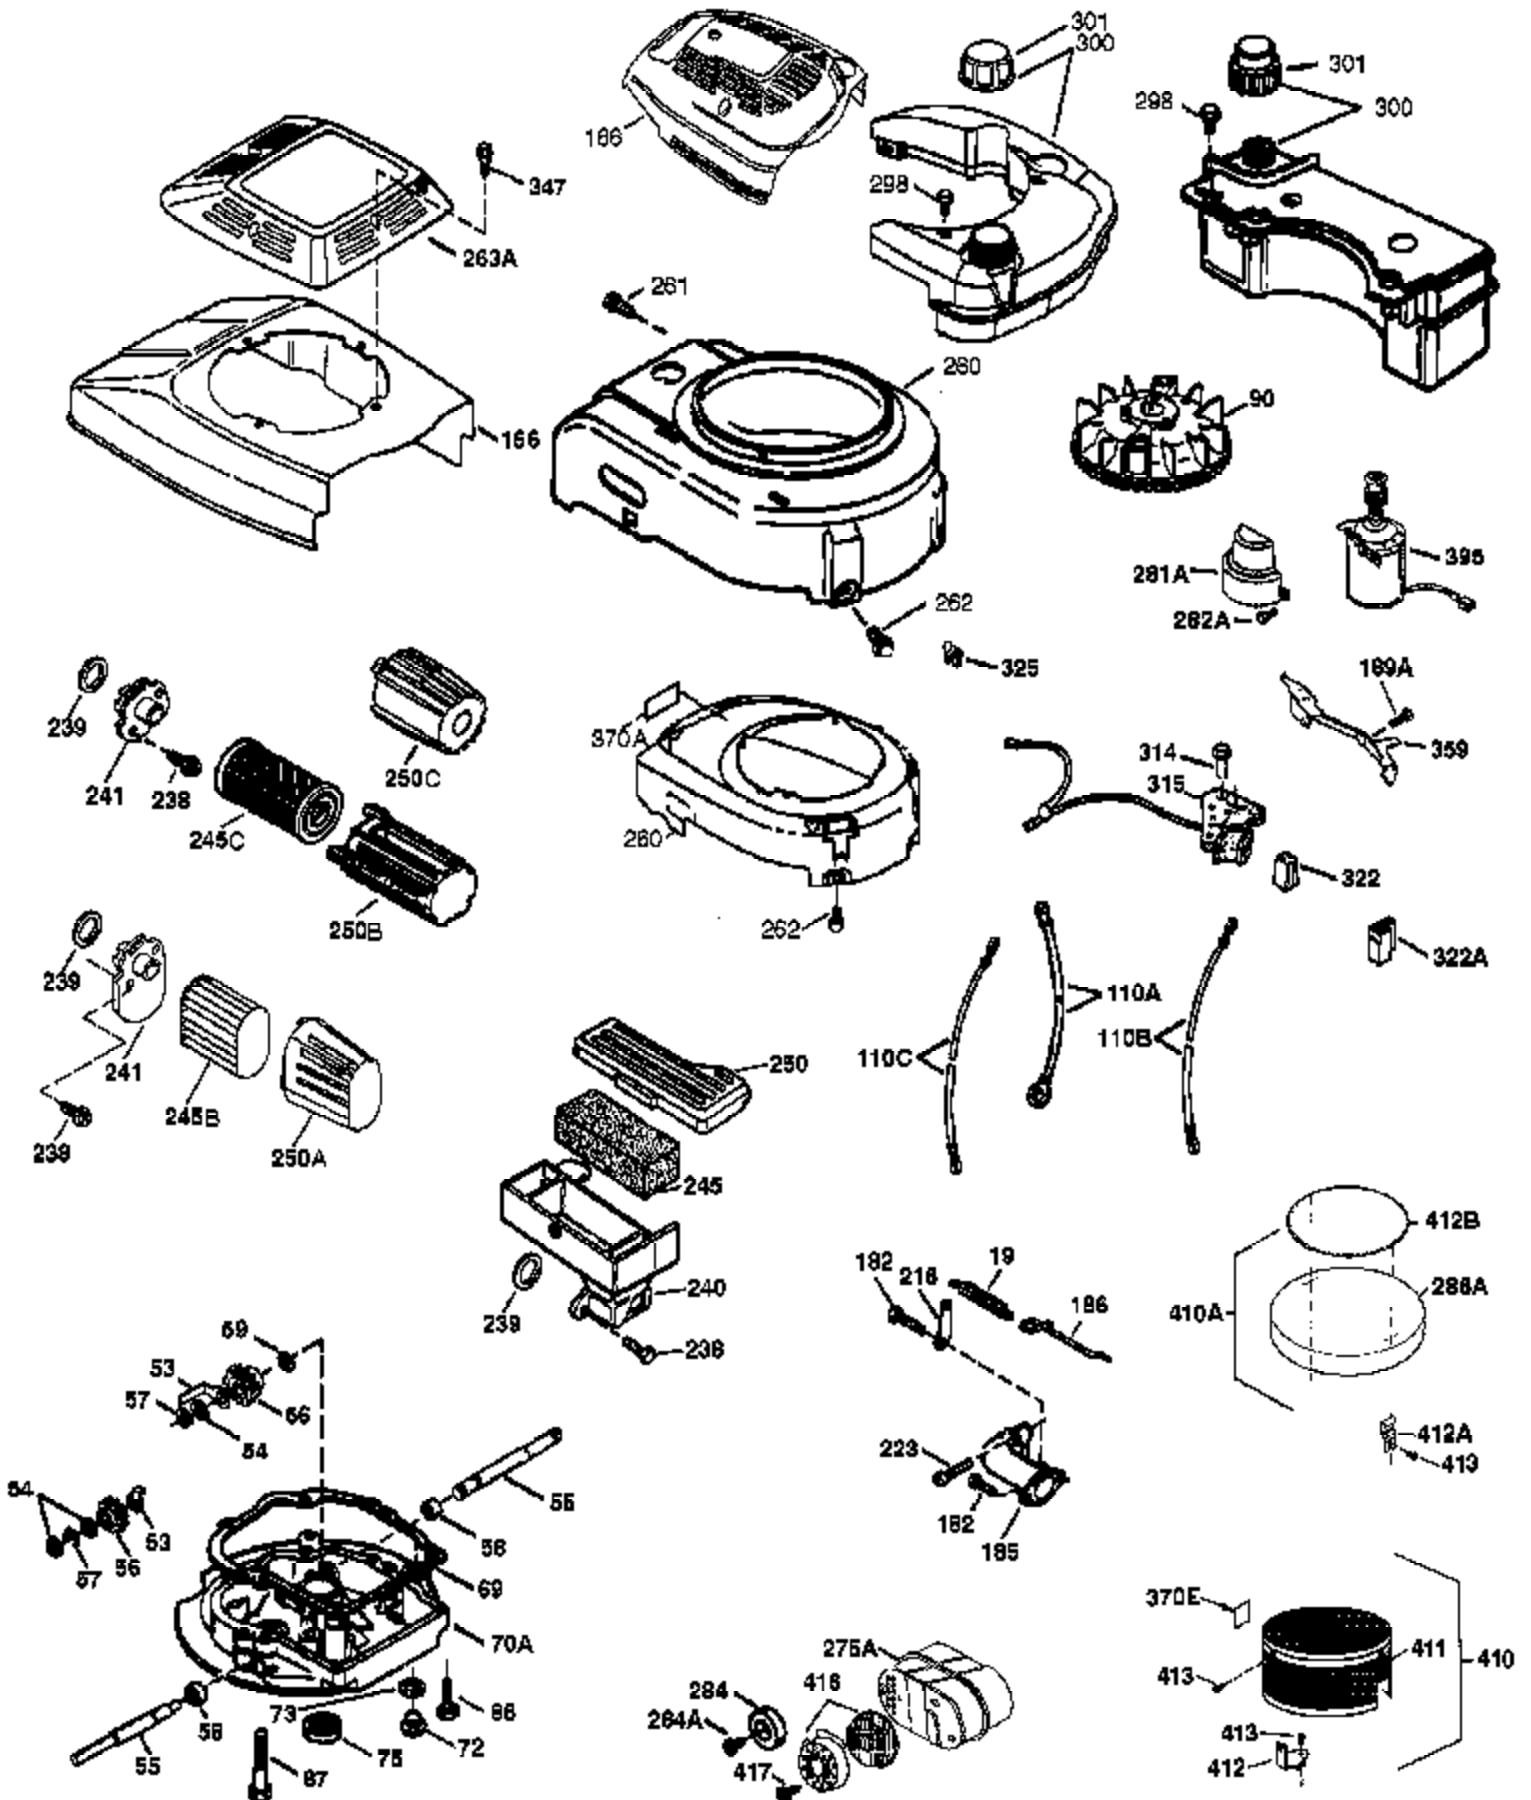

Ref #	Part Number	Qty	Description
19	36281	1	Extension Spring
41	36070	1	Piston & Pin Ass'y. (Std.) (Incl. 43)
41	36071	1	Piston & Pin Ass'y. (.010" OS) (Incl. 43)
41	36072	1	Piston & Pin Ass'y. (.020" OS) (Incl. 43)
69	35261	1	* Mounting Flange Gasket
72	36083	1	Oil Drain Plug
75	27897	1	Oil Seal
86	650488	6	Screw, 1/4-20 x 1-1/4"
90	611112	1	Flywheel
182	6201	2	Screw, 1/4-28 x 7/8"
185	36544	1	Intake Pipe
186	34337	1	Governor Link
189A	650958	1	Screw, 1/4-20 x 7/16"
223	650451	2	Screw, 1/4-20 x 1"
238	650806	2	Screw, 10-32 x 5/8"
239	34338	1	* Air Cleaner Gasket
240	36743	1	Air Cleaner Body
245	36745	1	Air Cleaner Filter
250	36744	1	Air Cleaner Cover
260	36756	1	Blower Housing
261	30200	2	Screw, 10-24 x 9/16"
262	650831	2	Screw, 1/4-20 x 1/2"
263A	36758	1	Starter Grill
298	28763	3	Screw, 10-32 x 35/64"
300	36757	1	Fuel Tank (Incl. 292 & 301)
301	36246	1	Fuel Cap
359	36773	1	Starter Guard
370A	36261	1	Lubrication Decal
416	36085	1	Spark Arrestor Kit (Incl. 417)(Optional)
417	650760	1	Screw, 8-32 x 3/8" (Optional)