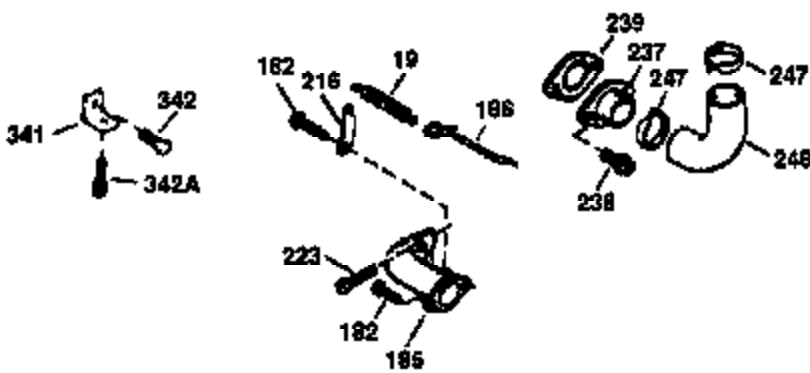

ILLUSTRATION SHOWS TYPICAL PARTS ONLY. ORDER BY PART NUMBER. PARTS NOT LISTED ARE SUPPLIED BY OEM.

VIEW 2 OF 3

Ref #	Part Number	Qty	Description
12A	36558	1	Breather Cover & Tube (Incl. 12B)
19	36281	1	Extension Spring
69	35261	1	Mounting Flange Gasket
70	34311D	1	Mounting Flange (Incl. 72 thru 83)
72	36083	1	Oil Drain Plug
75	27897	1	Oil Seal
86	650488	6	Screw, 1/4-20 x 1-1/4"
182	6201	2	Screw, 1/4-28 x 7/8"
185	36544	1	Intake Pipe
186	34337	1	Governor Link
223	650451	2	Screw, 1/4-20 x 1"
238	650932	2	Screw, 10-32 x 49/64"
239	34338	1	* Air Cleaner Gasket
245	35066	1	Air Cleaner Filter
250	35065	1	Air Cleaner Cover
287	650926	2	Screw, 8-32 x 21/64"
298	28763	3	Screw, 10-32 x 35/64"
300	36916	1	Fuel Tank (Incl. 292 & 301)
301	36246	1	Fuel Cap
370K	36695	1	Starter Decal
390	590694	1	Rewind Starter (NOTE: This engine could have been built with 590737 starter. Refer to the design of the rope pulley strength ribs for part identification. Individual starter parts do not interchange.)
900	0	1	Replacement Engine 750798, order from 71-999
900	0	1	Replacement S/B 750679A, order from 71-999