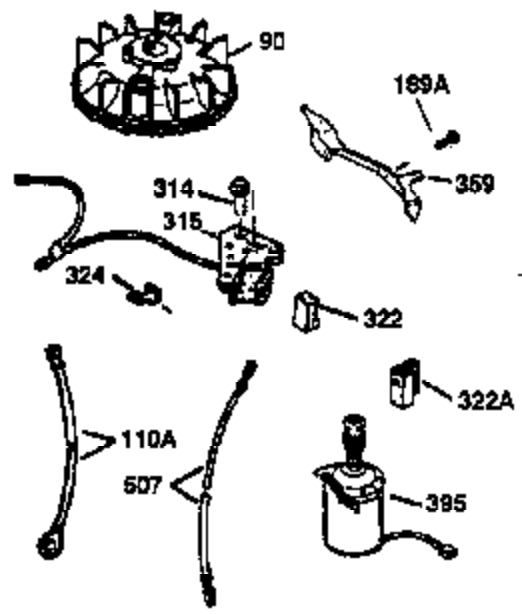

ILLUSTRATION SHOWS TYPICAL PARTS ONLY. ORDER BY PART NUMBER. PARTS NOT LISTED ARE SUPPLIED BY OEM.

VIEW 3 OF 3

Ref #	Part Number	Qty	Description
12A	36558	1	Breather Cover & Tube (Incl. 12B)
90	611112	1	Flywheel
238	650932	2	Screw, 10-32 x 49/64"
239	34338	1	* Air Cleaner Gasket
241	35797	1	Air Cleaner Collar
245	35066	1	Air Cleaner Filter
250	35065	1	Air Cleaner Cover
275	36473	1	Muffler (Incl. 277)
277	650988	2	Screw, 1/4-20 x 2-5/16"
370K	36695	1	Starter Decal
416	36085	1	Spark Arrestor Kit (Incl. 417)(Optional)
417	650760	1	Screw, 8-32 x 3/8" (Optional)
900	0	1	Replacement Engine 750798, order from 71-999
900	0	1	Replacement S/B 750679A, order from 71-999