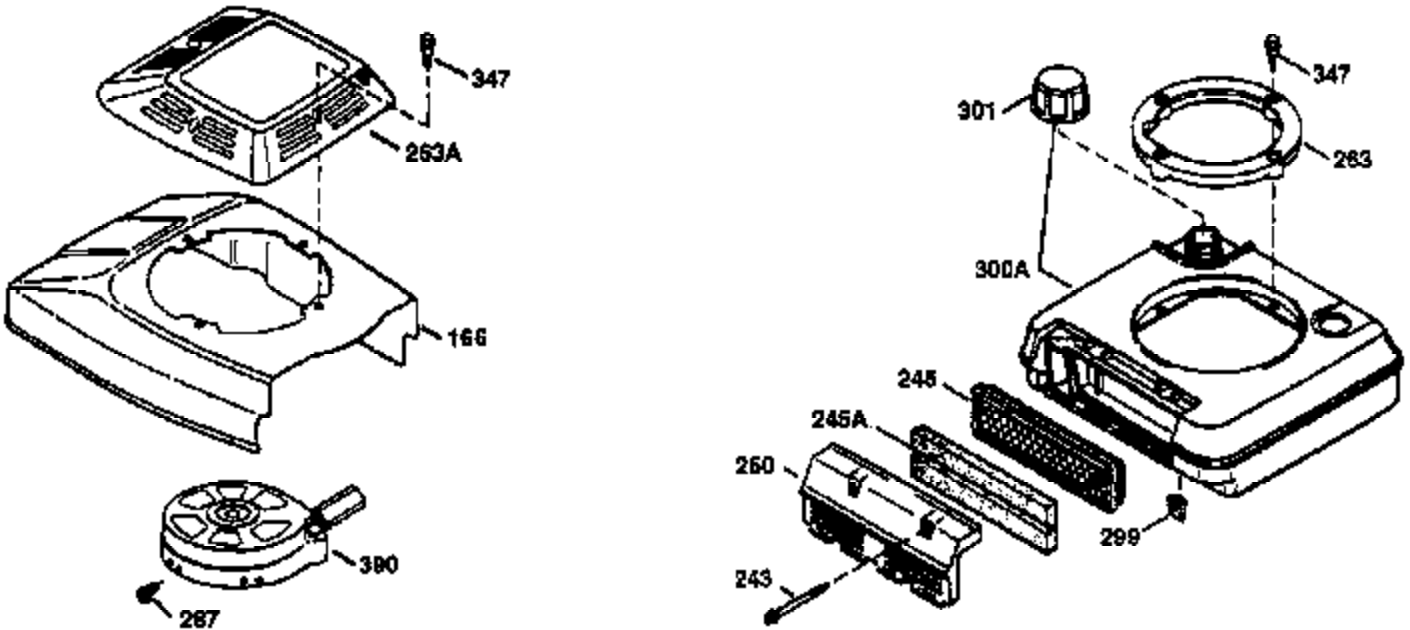

ILLUSTRATION SHOWS TYPICAL PARTS ONLY. ORDER BY PART NUMBER. PARTS NOT LISTED ARE SUPPLIED BY OEM.

VIEW 2 OF 3

Ref #	Part Number	Qty	Description
12A	36558	1	Breather Cover & Tube (Incl. 12B)
19	36281	1	Extension Spring
69	35261	1	Mounting Flange Gasket
70	34311D	1	Mounting Flange (Incl. 72 thru 83)
72	36083	1	Oil Drain Plug
75	27897	1	Oil Seal
86	650488	6	Screw, 1/4-20 x 1-1/4"
182	6201	2	Screw, 1/4-28 x 7/8"
185	36544	1	Intake Pipe
186	34337	1	Governor Link
223	650451	2	Screw, 1/4-20 x 1"
238	650932	2	Screw, 10-32 x 49/64"
239	34338	1	* Air Cleaner Gasket
245	35066	1	Air Cleaner Filter
250	35065	1	Air Cleaner Cover
287	650926	2	Screw, 8-32 x 21/64"
298	28763	3	Screw, 10-32 x 35/64"
300	36916	1	Fuel Tank (Incl. 292 & 301)
301	36246	1	Fuel Cap
370K	36695	1	Starter Decal
390	590694	1	Rewind Starter (NOTE: This engine could have been built with 590737 starter. Refer to the design of the rope pulley strength ribs for part identification. Individual starter parts do not interchange.)
900	0	1	Replacement Engine 750798, order from 71-999
900	0	1	Replacement S/B 750679A, order from 71-999