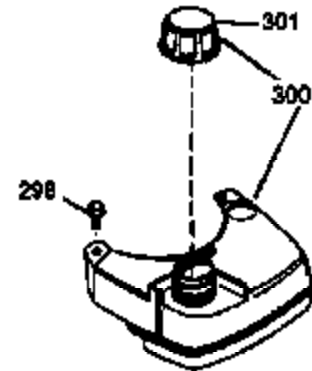

ILLUSTRATION SHOWS TYPICAL PARTS ONLY. ORDER BY PART NUMBER. PARTS NOT LISTED ARE SUPPLIED BY OEM.

VIEW 2 OF 3

Ref #	Part Number	Qty	Description
12A	36558	1	Breather Cover & Tube (Incl. 12B)
19	36281	1	Extension Spring
69	35261	1	Mounting Flange Gasket
70	34311D	1	Mounting Flange (Incl. 72 thru 83)
72	36083	1	Oil Drain Plug
75	27897	1	Oil Seal
86	650488	6	Screw, 1/4-20 x 1-1/4"
182	6201	2	Screw, 1/4-28 x 7/8"
185	36544	1	Intake Pipe
186	34337	1	Governor Link
223	650451	2	Screw, 1/4-20 x 1"
238	650932	2	Screw, 10-32 x 49/64"
239	34338	1	* Air Cleaner Gasket
245	35066	1	Air Cleaner Filter
250	35065	1	Air Cleaner Cover
287	650926	2	Screw, 8-32 x 21/64"
298	28763	3	Screw, 10-32 x 35/64"
300	36916	1	Fuel Tank (Incl. 292 & 301)
301	36246	1	Fuel Cap
370K	36695	1	Starter Decal
390	590694	1	Rewind Starter (NOTE: This engine could have been built with 590737 starter. Refer to the design of the rope pulley strength ribs for part identification. Individual starter parts do not interchange.)
900	0	1	Replacement Engine 750798, order from 71-999
900	0	1	Replacement S/B 750679A, order from 71-999