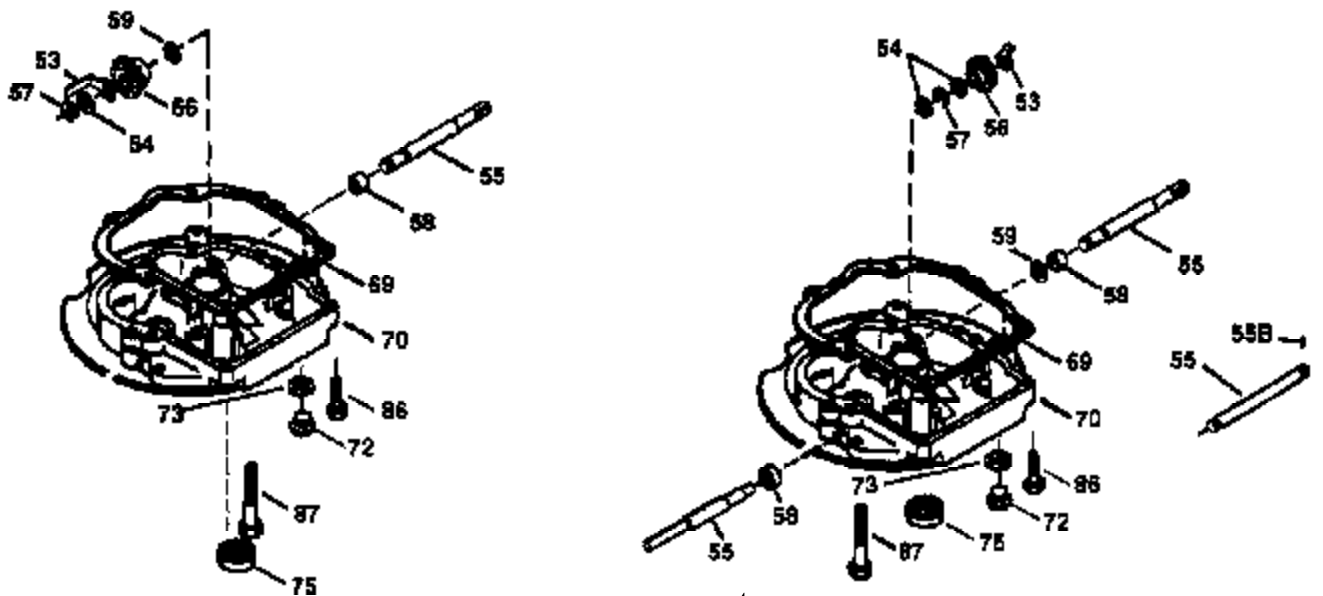

ILLUSTRATION SHOWS TYPICAL PARTS ONLY. ORDER BY PART NUMBER. PARTS NOT LISTED ARE SUPPLIED BY OEM.

VIEW 2 OF 3

Ref #	Part Number	Qty	Description
12A	36558	1	Breather Cover & Tube (Incl. 12B)
19	36281	1	Extension Spring
69	35261	1	Mounting Flange Gasket
70	34311D	1	Mounting Flange (Incl. 72 thru 83)
72	36083	1	Oil Drain Plug
75	27897	1	Oil Seal
86	650488	6	Screw, 1/4-20 x 1-1/4"
182	6201	2	Screw, 1/4-28 x 7/8"
185	36544	1	Intake Pipe
186	34337	1	Governor Link
223	650451	2	Screw, 1/4-20 x 1"
238	650932	2	Screw, 10-32 x 49/64"
239	34338	1	* Air Cleaner Gasket
245	35066	1	Air Cleaner Filter
250	35065	1	Air Cleaner Cover
287	650926	2	Screw, 8-32 x 21/64"
298	28763	3	Screw, 10-32 x 35/64"
300	36916	1	Fuel Tank (Incl. 292 & 301)
301	36246	1	Fuel Cap
370K	36695	1	Starter Decal
390	590694	1	Rewind Starter (NOTE: This engine could have been built with 590737 starter. Refer to the design of the rope pulley strength ribs for part identification. Individual starter parts do not interchange.)
900	0	1	Replacement Engine 750798, order from 71-999
900	0	1	Replacement S/B 750679A, order from 71-999