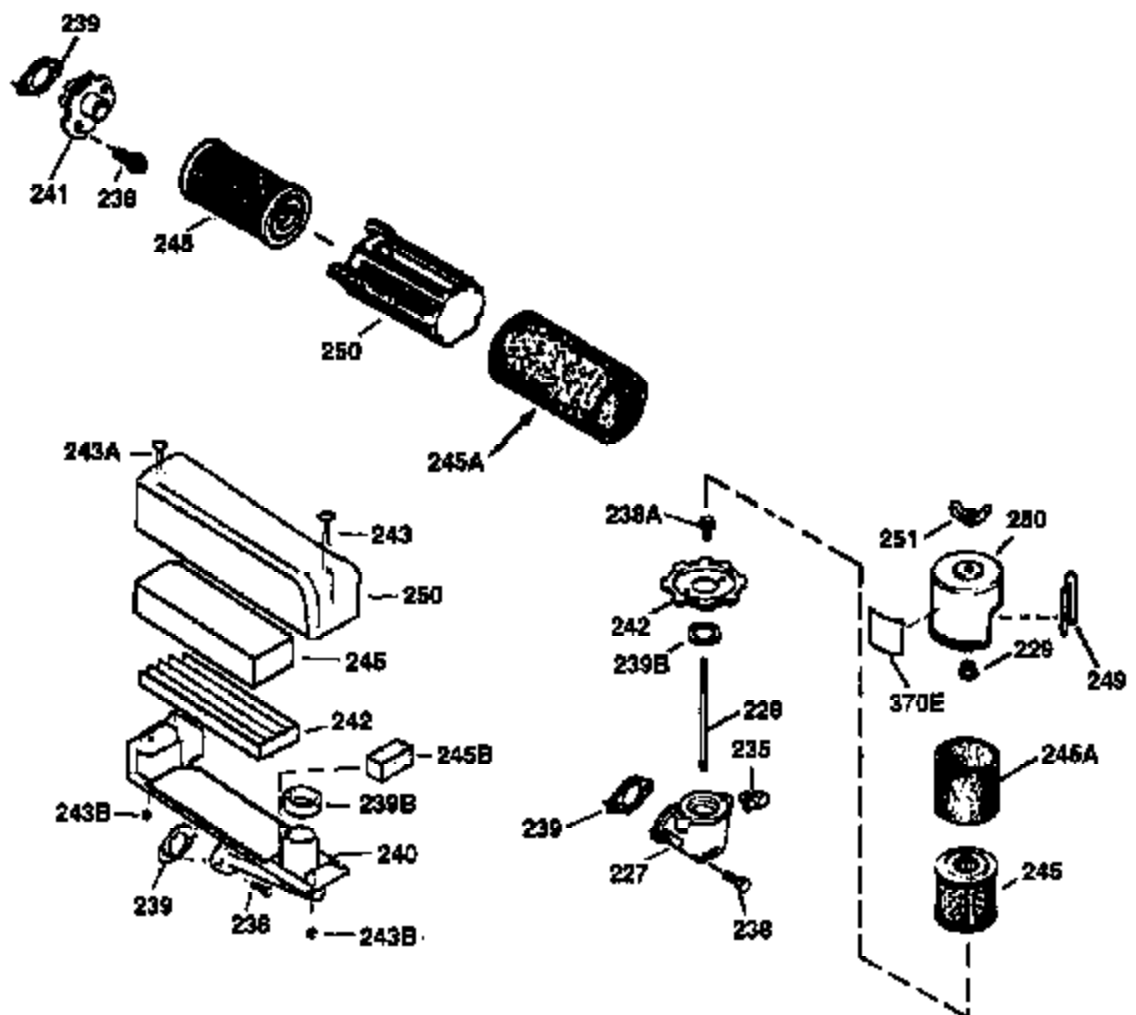

ILLUSTRATION SHOWS TYPICAL PARTS ONLY. ORDER BY PART NUMBER. PARTS NOT LISTED ARE SUPPLIED BY OEM.

VIEW 3 OF 3

Ref #	Part Number	Qty	Description
12A	36558	1	Breather Cover & Tube (Incl. 12B)
90	611112	1	Flywheel
238	650932	2	Screw, 10-32 x 49/64"
239	34338	1	* Air Cleaner Gasket
241	35797	1	Air Cleaner Collar
245	35066	1	Air Cleaner Filter
250	35065	1	Air Cleaner Cover
275	36473	1	Muffler (Incl. 277)
277	650988	2	Screw, 1/4-20 x 2-5/16"
370K	36695	1	Starter Decal
416	36085	1	Spark Arrestor Kit (Incl. 417)(Optional)
417	650760	1	Screw, 8-32 x 3/8" (Optional)
900	0	1	Replacement Engine 750798, order from 71-999
900	0	1	Replacement S/B 750679A, order from 71-999