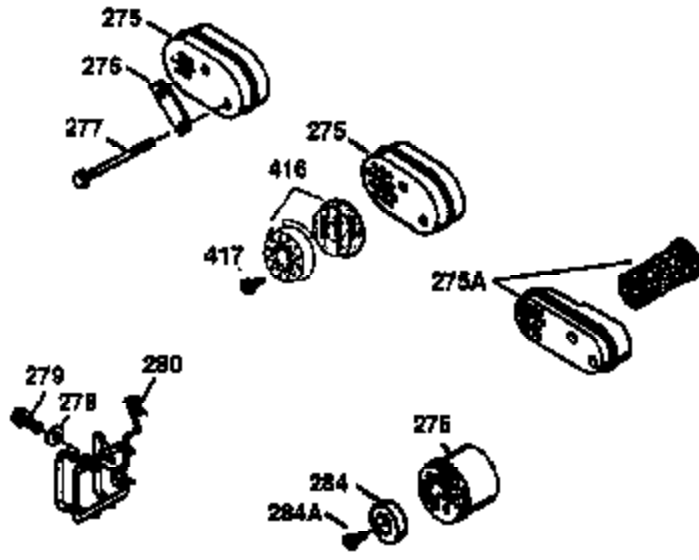

ILLUSTRATION SHOWS TYPICAL PARTS ONLY. ORDER BY PART NUMBER. PARTS NOT LISTED ARE SUPPLIED BY OEM.

VIEW 3 OF 3

Ref #	Part Number	Qty	Description
12A	36558	1	Breather Cover & Tube (Incl. 12B)
90	611112	1	Flywheel
238	650932	2	Screw, 10-32 x 49/64"
239	34338	1	* Air Cleaner Gasket
241	35797	1	Air Cleaner Collar
245	35066	1	Air Cleaner Filter
250	35065	1	Air Cleaner Cover
275	36473	1	Muffler (Incl. 277)
277	650988	2	Screw, 1/4-20 x 2-5/16"
370K	36695	1	Starter Decal
416	36085	1	Spark Arrestor Kit (Incl. 417)(Optional)
417	650760	1	Screw, 8-32 x 3/8" (Optional)
900	0	1	Replacement Engine 750798, order from 71-999
900	0	1	Replacement S/B 750679A, order from 71-999