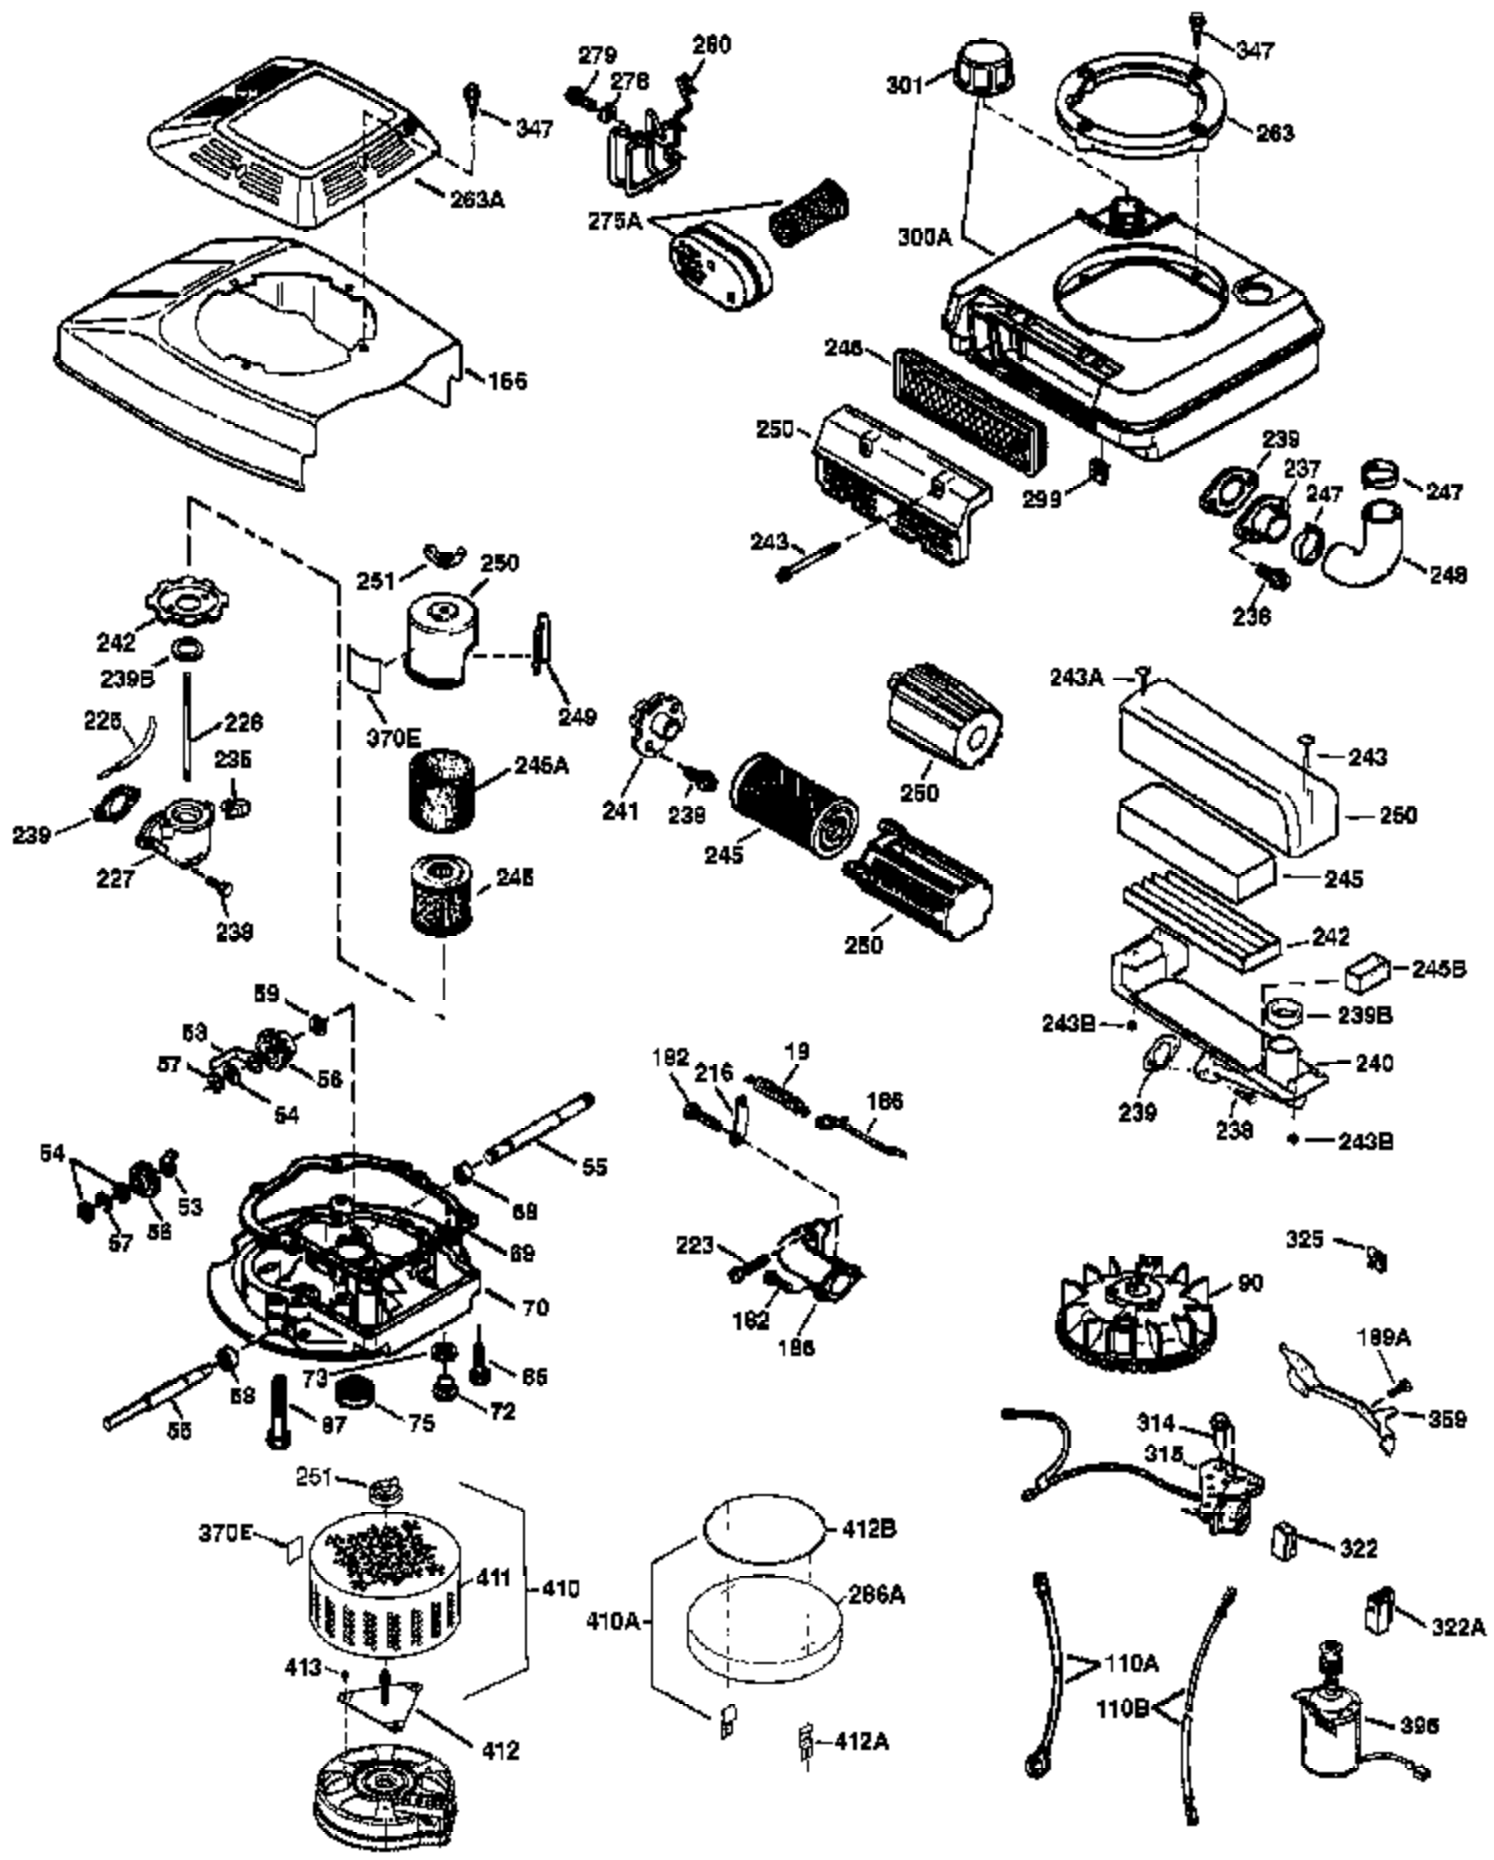

Ref #	Part Number	Qty	Description
19	36281	1	Extension Spring
69	35261	1	Mounting Flange Gasket
70	34311D	1	Mounting Flange (Incl. 72 thru 83)
72	36083	1	Oil Drain Plug
75	27897	1	Oil Seal
86	650488	6	Screw, 1/4-20 x 1-1/4"
90	611112	1	Flywheel
182	6201	2	Screw, 1/4-28 x 7/8"
185	36544	1	Intake Pipe
186	34337	1	Governor Link
223	650451	2	Screw, 1/4-20 x 1"
238	650932	2	Screw, 10-32 x 49/64"
239	34338	1	* Air Cleaner Gasket
241	35797	1	Air Cleaner Collar
245	35066	1	Air Cleaner Filter
250	35065	1	Air Cleaner Cover
301	36246	1	Fuel Cap
380	632646	1	Carburetor (Incl. 184)