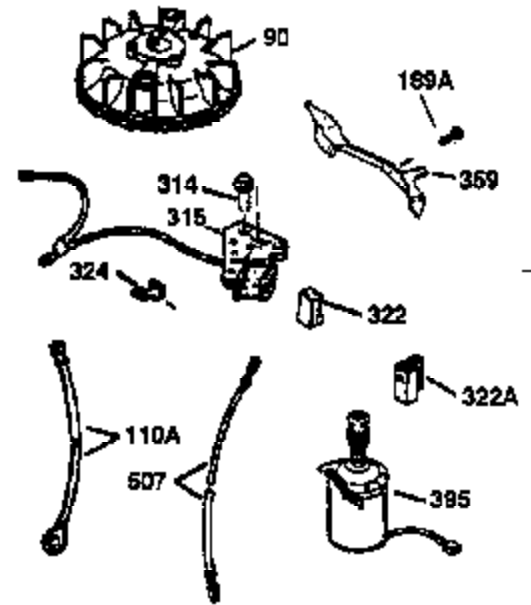

ILLUSTRATION SHOWS TYPICAL PARTS ONLY. ORDER BY PART NUMBER. PARTS NOT LISTED ARE SUPPLIED BY OEM.

VIEW 3 OF 3

Ref #	Part Number	Qty	Description
12A	36558	1	Breather Cover & Tube (Incl. 12B)
90	611112	1	Flywheel
238	650932	2	Screw, 10-32 x 49/64"
239	34338	1	* Air Cleaner Gasket
241	35797	1	Air Cleaner Collar
245	35066	1	Air Cleaner Filter
250	35065	1	Air Cleaner Cover
275	36473	1	Muffler (Incl. 277)
277	650988	2	Screw, 1/4-20 x 2-5/16"
370K	36695	1	Starter Decal
416	36085	1	Spark Arrestor Kit (Incl. 417)(Optional)
417	650760	1	Screw, 8-32 x 3/8" (Optional)