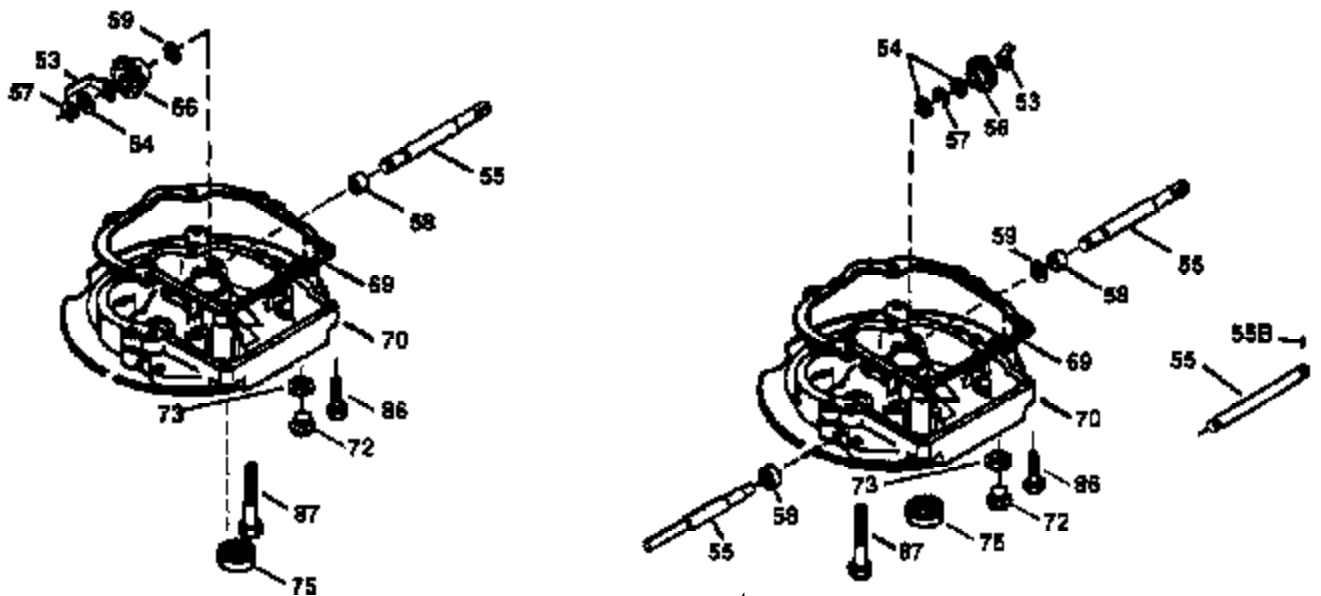

ILLUSTRATION SHOWS TYPICAL PARTS ONLY. ORDER BY PART NUMBER. PARTS NOT LISTED ARE SUPPLIED BY OEM.

VIEW 2 OF 3

Ref #	Part Number	Qty	Description
12A	36558	1	Breather Cover & Tube (Incl. 12B)
19	36281	1	Extension Spring
69	35261	1	Mounting Flange Gasket
70	34311D	1	Mounting Flange (Incl. 72 thru 83)
72	36083	1	Oil Drain Plug
75	27897	1	Oil Seal
86	650488	6	Screw, 1/4-20 x 1-1/4"
182	6201	2	Screw, 1/4-28 x 7/8"
185	36544	1	Intake Pipe
186	34358	1	Governor Link
223	650451	2	Screw, 1/4-20 x 1"
238	650932	2	Screw, 10-32 x 49/64"
239	34338	1	* Air Cleaner Gasket
245	35066	1	Air Cleaner Filter
250	35065	1	Air Cleaner Cover
287	650926	2	Screw, 8-32 x 21/64"
298	28763	3	Screw, 10-32 x 35/64"
300	34369B	1	Fuel Tank (Incl. 292 & 301)
301	36246	1	Fuel Cap
370K	36695	1	Starter Decal
390	590694	1	Rewind Starter (NOTE: This engine could have been built with 590737 starter. Refer to the design of the rope pulley strength ribs for part identification. Individual starter parts do not interchange. Refer to service bulletin 116).