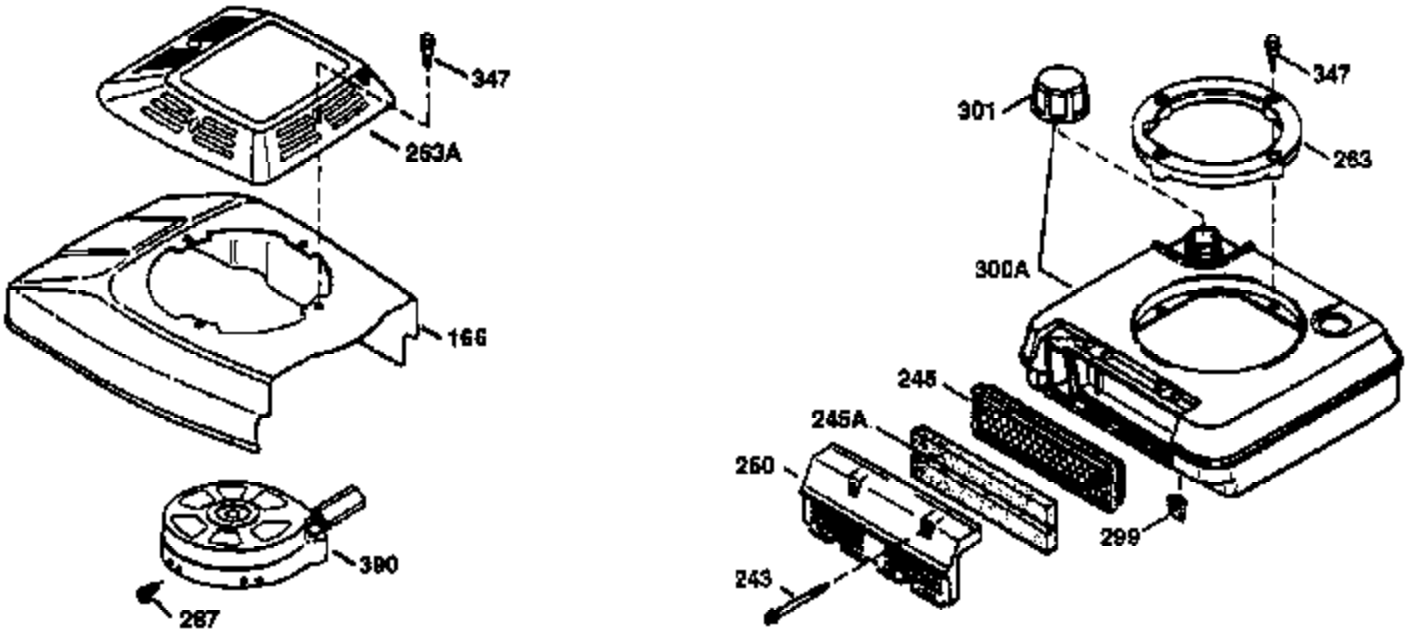

ILLUSTRATION SHOWS TYPICAL PARTS ONLY. ORDER BY PART NUMBER. PARTS NOT LISTED ARE SUPPLIED BY OEM.

VIEW 2 OF 3

Ref #	Part Number	Qty	Description
12A	36558	1	Breather Cover & Tube (Incl. 12B)
19	36281	1	Extension Spring
69	35261	1	Mounting Flange Gasket
70	34311D	1	Mounting Flange (Incl. 72 thru 83)
72	36083	1	Oil Drain Plug
75	27897	1	Oil Seal
86	650488	6	Screw, 1/4-20 x 1-1/4"
182	6201	2	Screw, 1/4-28 x 7/8"
185	36544	1	Intake Pipe
186	34358	1	Governor Link
223	650451	2	Screw, 1/4-20 x 1"
238	650932	2	Screw, 10-32 x 49/64"
239	34338	1	* Air Cleaner Gasket
245	35066	1	Air Cleaner Filter
250	35065	1	Air Cleaner Cover
287	650926	2	Screw, 8-32 x 21/64"
298	28763	3	Screw, 10-32 x 35/64"
300	34369B	1	Fuel Tank (Incl. 292 & 301)
301	36246	1	Fuel Cap
370K	36695	1	Starter Decal
390	590694	1	Rewind Starter (NOTE: This engine could have been built with 590737 starter. Refer to the design of the rope pulley strength ribs for part identification. Individual starter parts do not interchange. Refer to service bulletin 116).