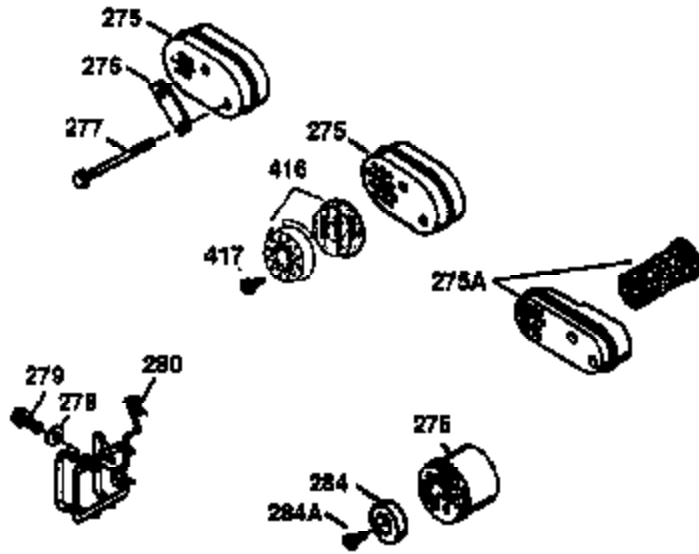

ILLUSTRATION SHOWS TYPICAL PARTS ONLY. ORDER BY PART NUMBER. PARTS NOT LISTED ARE SUPPLIED BY OEM.

VIEW 3 OF 3

Ref #	Part Number	Qty	Description
12A	36558	1	Breather Cover & Tube (Incl. 12B)
90	611112	1	Flywheel
238	650932	2	Screw, 10-32 x 49/64"
239	34338	1	* Air Cleaner Gasket
241	35797	1	Air Cleaner Collar
245	35066	1	Air Cleaner Filter
250	35065	1	Air Cleaner Cover
275	36473	1	Muffler (Incl. 277)
277	650988	2	Screw, 1/4-20 x 2-5/16"
370K	36695	1	Starter Decal
416	36085	1	Spark Arrestor Kit (Incl. 417)(Optional)
417	650760	1	Screw, 8-32 x 3/8" (Optional)