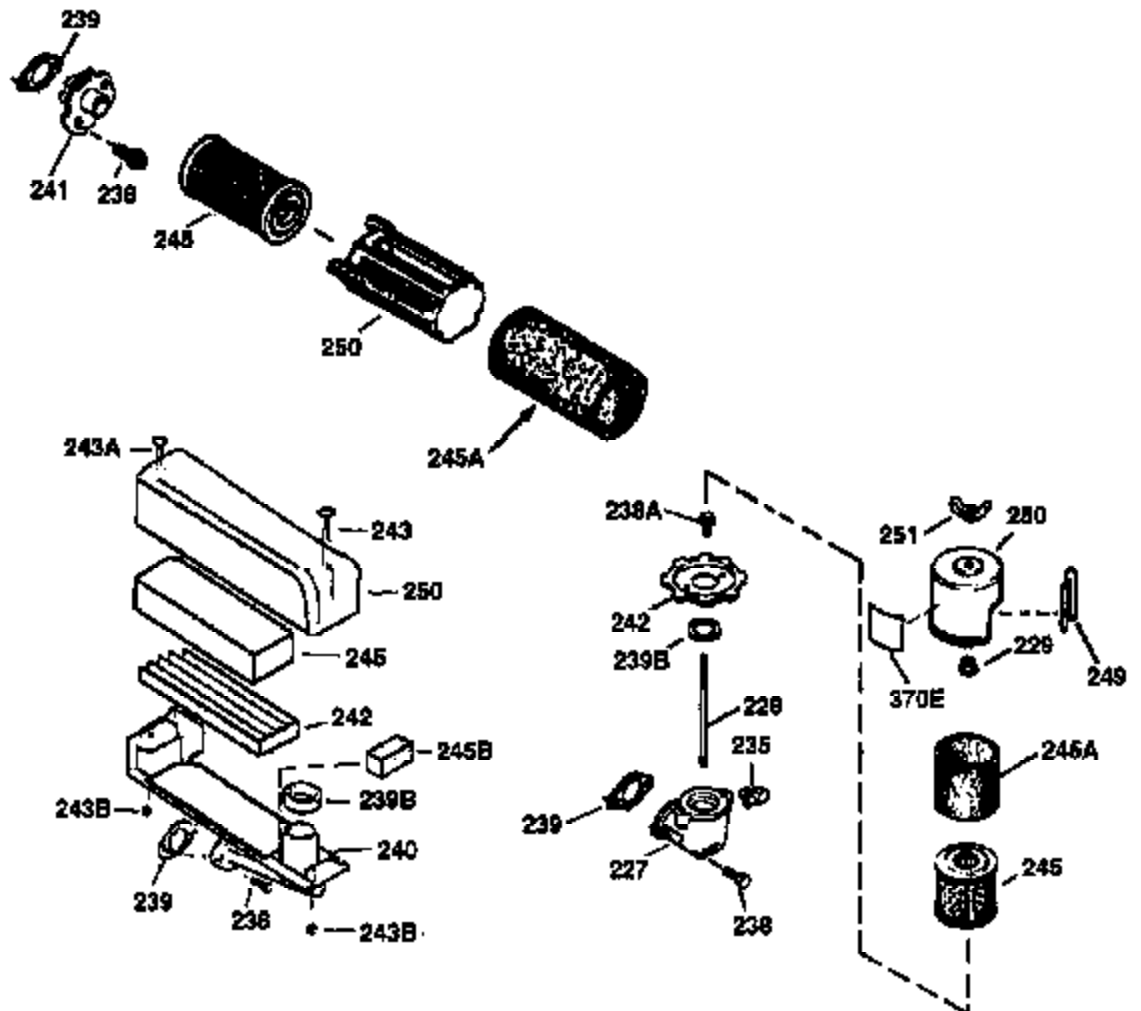

ILLUSTRATION SHOWS TYPICAL PARTS ONLY. ORDER BY PART NUMBER. PARTS NOT LISTED ARE SUPPLIED BY OEM.

VIEW 3 OF 3

Ref #	Part Number	Qty	Description
12A	36558	1	Breather Cover & Tube (Incl. 12B)
90	611112	1	Flywheel
238	650932	2	Screw, 10-32 x 49/64"
239	34338	1	* Air Cleaner Gasket
241	35797	1	Air Cleaner Collar
245	35066	1	Air Cleaner Filter
250	35065	1	Air Cleaner Cover
275	36473	1	Muffler (Incl. 277)
277	650988	2	Screw, 1/4-20 x 2-5/16"
370K	36695	1	Starter Decal
416	36085	1	Spark Arrestor Kit (Incl. 417)(Optional)
417	650760	1	Screw, 8-32 x 3/8" (Optional)