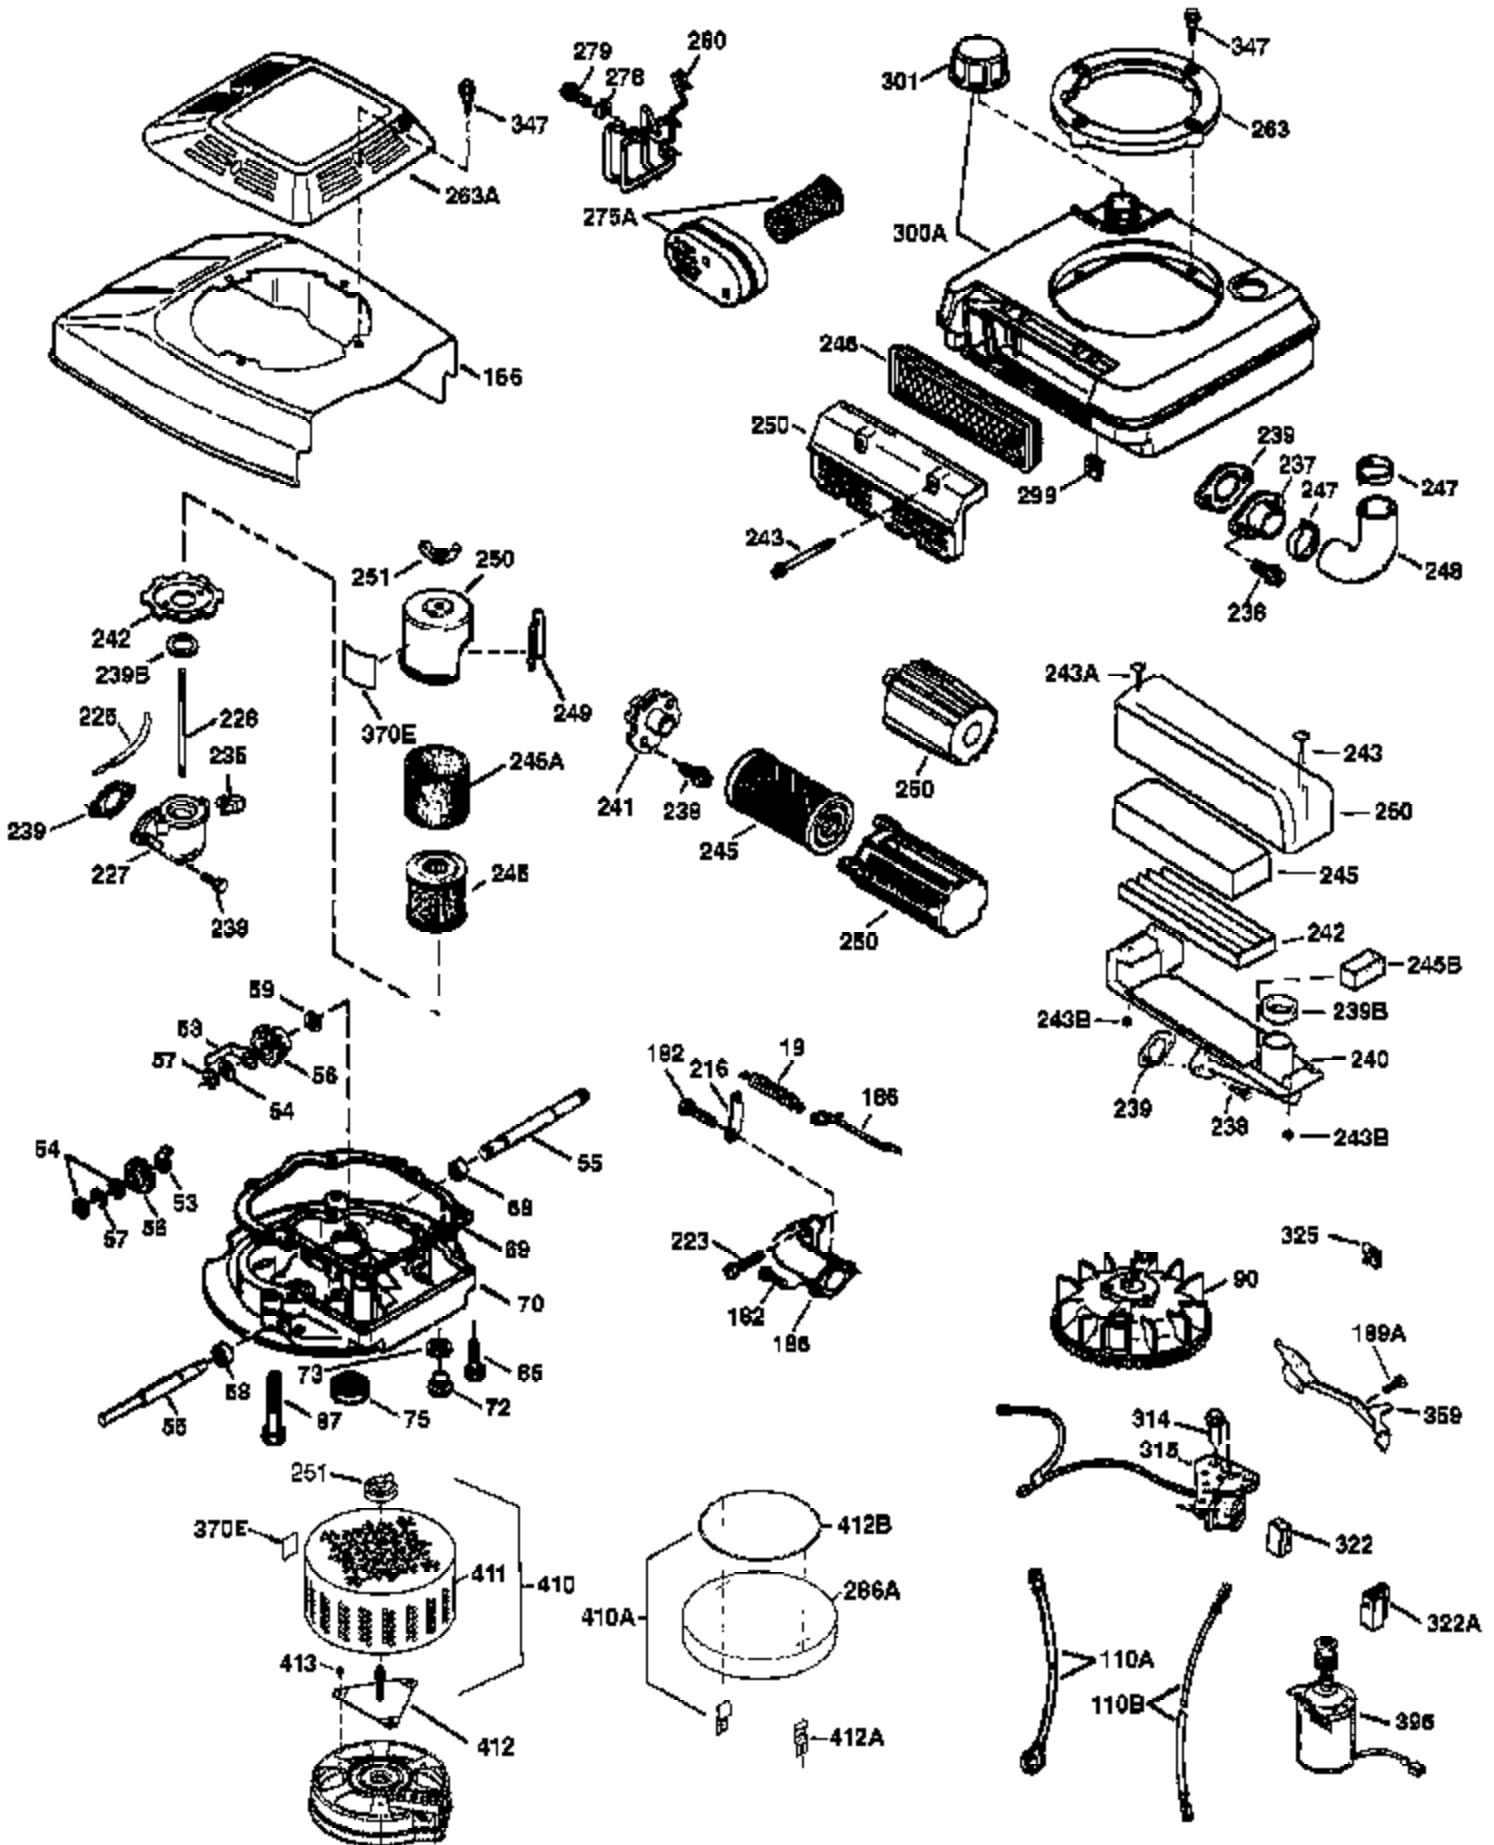

Ref #	Part Number	Qty	Description
19	36281	1	Extension Spring
69	35261	1	Mounting Flange Gasket
70	34311D	1	Mounting Flange (Incl. 72 thru 83)
72	36083	1	Oil Drain Plug
75	27897	1	Oil Seal
86	650488	6	Screw, 1/4-20 x 1-1/4"
90	611112	1	Flywheel
182	6201	2	Screw, 1/4-28 x 7/8"
185	36544	1	Intake Pipe
186	34358	1	Governor Link
223	650451	2	Screw, 1/4-20 x 1"
238	650932	2	Screw, 10-32 x 49/64"
239	34338	1	* Air Cleaner Gasket
241	35797	1	Air Cleaner Collar
245	35066	1	Air Cleaner Filter
250	35065	1	Air Cleaner Cover
301	36246	1	Fuel Cap
380	632646	1	Carburetor (Incl. 184)