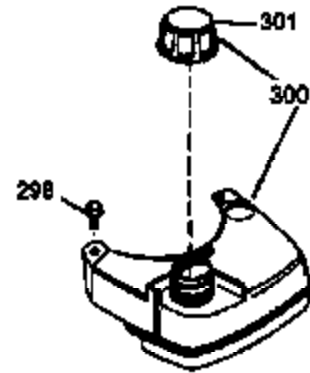

ILLUSTRATION SHOWS TYPICAL PARTS ONLY. ORDER BY PART NUMBER. PARTS NOT LISTED ARE SUPPLIED BY OEM.

VIEW 2 OF 3

Ref #	Part Number	Qty	Description
12A	36558	1	Breather Cover & Tube (Incl. 12B)
19	36281	1	Extension Spring
53	31745	1	Tang Washer
54	31747	1	Washer
55	35218A	1	P.T.O. Shaft
56	33401	1	R.H. Worm Gear
57	33537	1	Retainer Ring
58	31744	1	Oil Seal
69	35261	1	Mounting Flange Gasket
70	33535C	1	Mounting Flange (Incl. 58,72 thru 83)
72	36083	1	Oil Drain Plug
75	26208	1	Oil Seal
86	650488	5	Screw, 1/4-20 x 1-1/4"
87	650492	1	Screw, 1/4-20 x 2-1/4"
182	6201	2	Screw, 1/4-28 x 7/8"
185	31384A	1	Intake Pipe (Incl. 224)
186	34337	1	Governor Link
223	650451	2	Screw, 1/4-20 x 1"
238	650932	2	Screw, 10-32 x 49/64"
239	34338	1	* Air Cleaner Gasket
245	35066	1	Air Cleaner Filter
250	35986	1	Air Cleaner Cover
277A	650795	2	Screw, 1/4-20 x 2-1/4" (Optional)
287	650926	2	Screw, 8-32 x 21/64"
300	35586	1	Fuel Tank (Incl. 292 & 301)
301	35355	1	Fuel Cap
390	590702	1	Rewind Starter (NOTE: This engine could have been built with 590739 starter. Refer to the design of the rope pulley strength ribs for part identification. Individual starter parts do not interchange. Refer to service bulletin 116.)