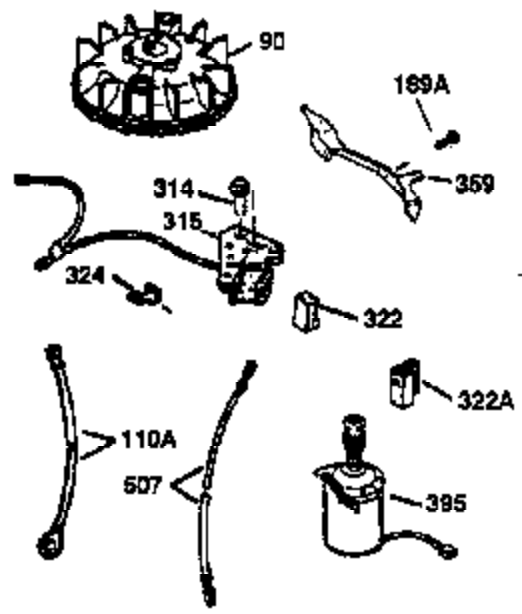

ILLUSTRATION SHOWS TYPICAL PARTS ONLY. ORDER BY PART NUMBER. PARTS NOT LISTED ARE SUPPLIED BY OEM.

VIEW 3 OF 3

Ref #	Part Number	Qty	Description
12A	36558	1	Breather Cover & Tube (Incl. 12B)
90	611112	1	Flywheel
238	650932	2	Screw, 10-32 x 49/64"
239	34338	1	* Air Cleaner Gasket
241	35797	1	Air Cleaner Collar
245	35066	1	Air Cleaner Filter
250	35986	1	Air Cleaner Cover
275A	35125	1	Spark Arrestor Muffler (Incl. 277)(Optional)
275	36491	1	Muffler (Incl. 277)
276	33753	1	Locking Plate (Optional)
277A	650795	2	Screw, 1/4-20 x 2-1/4" (Optional)
277	650988	2	Screw, 1/4-20 x 2-5/16"