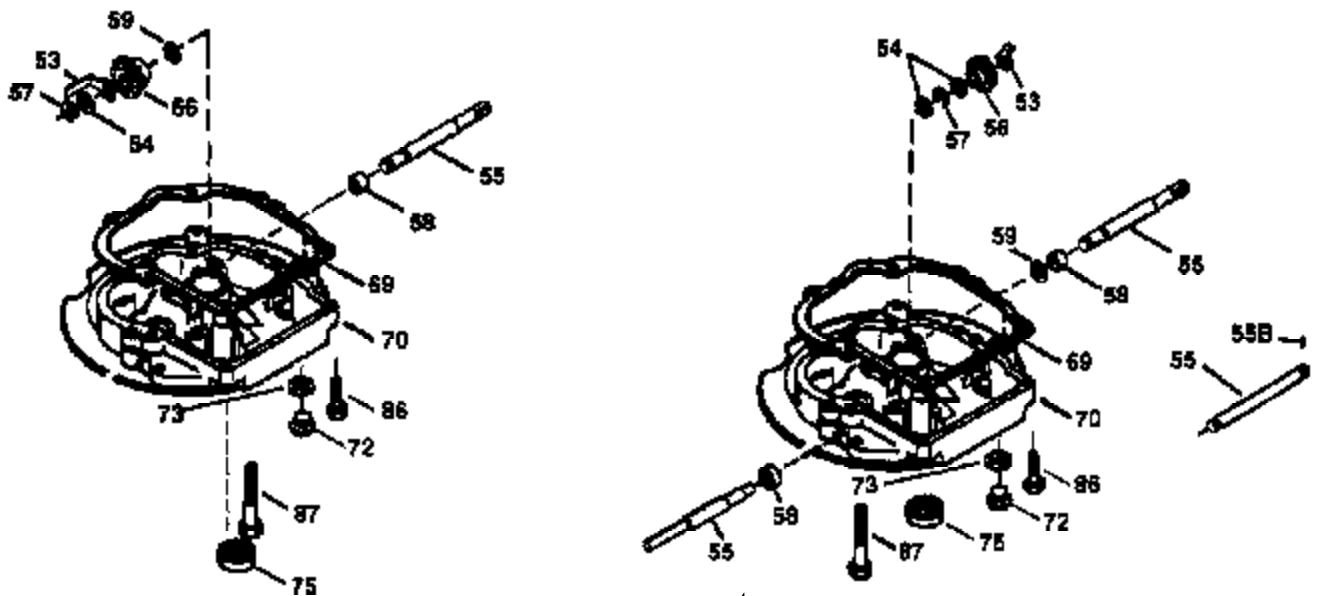

ILLUSTRATION SHOWS TYPICAL PARTS ONLY. ORDER BY PART NUMBER. PARTS NOT LISTED ARE SUPPLIED BY OEM.

VIEW 2 OF 3

Ref #	Part Number	Qty	Description
12A	36558	1	Breather Cover & Tube (Incl. 12B)
19	36281	1	Extension Spring
53	31745	1	Tang Washer
54	31747	1	Washer
55	35218A	1	P.T.O. Shaft
56	33401	1	R.H. Worm Gear
57	33537	1	Retainer Ring
58	31744	1	Oil Seal
69	35261	1	Mounting Flange Gasket
70	33535C	1	Mounting Flange (Incl. 58,72 thru 83)
72	36083	1	Oil Drain Plug
75	26208	1	Oil Seal
86	650488	5	Screw, 1/4-20 x 1-1/4"
87	650492	1	Screw, 1/4-20 x 2-1/4"
182	6201	2	Screw, 1/4-28 x 7/8"
185	31384A	1	Intake Pipe (Incl. 224)
186	34337	1	Governor Link
223	650451	2	Screw, 1/4-20 x 1"
238	650932	2	Screw, 10-32 x 49/64"
239	34338	1	* Air Cleaner Gasket
245	35066	1	Air Cleaner Filter
250	35986	1	Air Cleaner Cover
277A	650795	2	Screw, 1/4-20 x 2-1/4" (Optional)
287	650926	2	Screw, 8-32 x 21/64"
300	35586	1	Fuel Tank (Incl. 292 & 301)
301	35355	1	Fuel Cap
390	590702	1	Rewind Starter (NOTE: This engine could have been built with 590739 starter. Refer to the design of the rope pulley strength ribs for part identification. Individual starter parts do not interchange. Refer to service bulletin 116.)