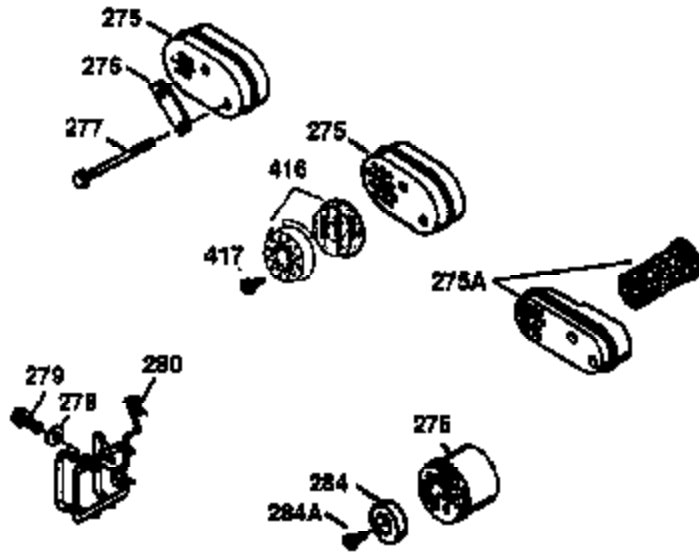

ILLUSTRATION SHOWS TYPICAL PARTS ONLY. ORDER BY PART NUMBER. PARTS NOT LISTED ARE SUPPLIED BY OEM.

VIEW 3 OF 3

Ref #	Part Number	Qty	Description
12A	36558	1	Breather Cover & Tube (Incl. 12B)
90	611112	1	Flywheel
238	650932	2	Screw, 10-32 x 49/64"
239	34338	1	* Air Cleaner Gasket
241	35797	1	Air Cleaner Collar
245	35066	1	Air Cleaner Filter
250	35986	1	Air Cleaner Cover
275A	35125	1	Spark Arrestor Muffler (Incl. 277)(Optional)
275	36491	1	Muffler (Incl. 277)
276	33753	1	Locking Plate (Optional)
277A	650795	2	Screw, 1/4-20 x 2-1/4" (Optional)
277	650988	2	Screw, 1/4-20 x 2-5/16"