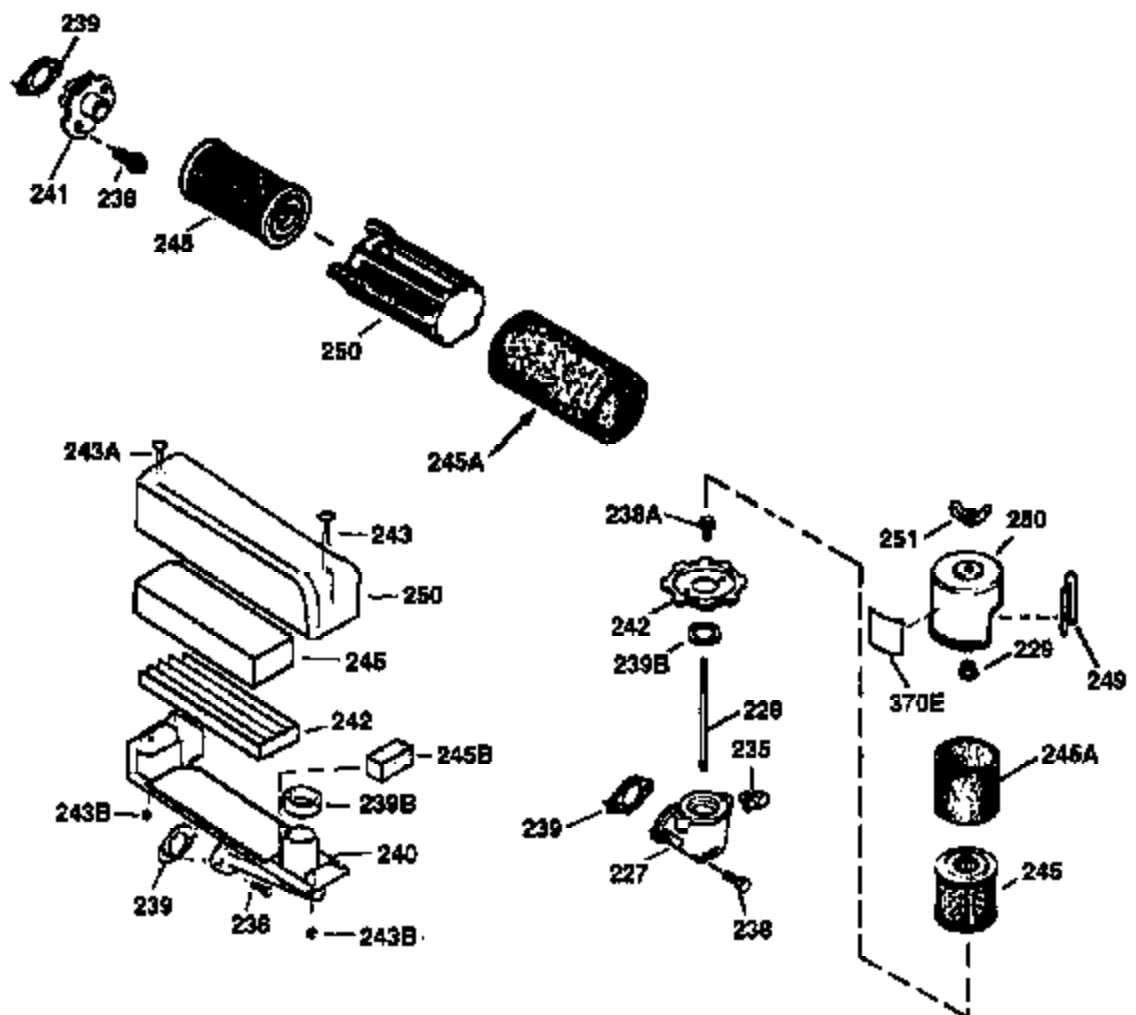

ILLUSTRATION SHOWS TYPICAL PARTS ONLY. ORDER BY PART NUMBER. PARTS NOT LISTED ARE SUPPLIED BY OEM.

VIEW 3 OF 3

Ref #	Part Number	Qty	Description
12A	36558	1	Breather Cover & Tube (Incl. 12B)
90	611112	1	Flywheel
238	650932	2	Screw, 10-32 x 49/64"
239	34338	1	* Air Cleaner Gasket
241	35797	1	Air Cleaner Collar
245	35066	1	Air Cleaner Filter
250	35986	1	Air Cleaner Cover
275A	35125	1	Spark Arrestor Muffler (Incl. 277)(Optional)
275	36491	1	Muffler (Incl. 277)
276	33753	1	Locking Plate (Optional)
277A	650795	2	Screw, 1/4-20 x 2-1/4" (Optional)
277	650988	2	Screw, 1/4-20 x 2-5/16"