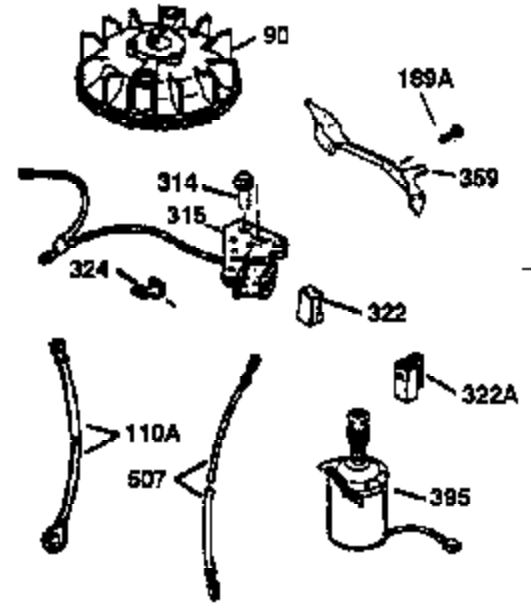

ILLUSTRATION SHOWS TYPICAL PARTS ONLY. ORDER BY PART NUMBER. PARTS NOT LISTED ARE SUPPLIED BY OEM.

VIEW 3 OF 3

Ref #	Part Number	Qty	Description
12A	36558	1	Breather Cover & Tube
90	611112	1	Flywheel
238	650806	2	Screw, 10-32 x 5/8"
239	34338	1	* Air Cleaner Gasket
240	36743	1	Air Cleaner Body
245	36745	1	Air Cleaner Filter
250	36744	1	Air Cleaner Cover
275	35993	1	Muffler
276	35994	1	Locking Plate
277	650957	2	Screw, 1/4-20 x 2-31/32"
416	36085	1	Spark Arrestor Kit (Incl. 417)(Optional)
417	650760	1	Screw, 8-32 x 3/8" (Optional)