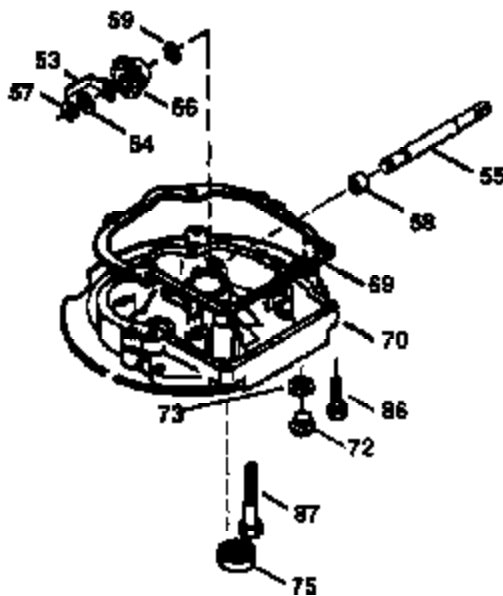

ILLUSTRATION SHOWS TYPICAL PARTS ONLY. ORDER BY PART NUMBER. PARTS NOT LISTED ARE SUPPLIED BY OEM.

VIEW 2 OF 3

Ref #	Part Number	Qty	Description
12A	36558	1	Breather Cover & Tube
19	36281	1	Extension Spring
69	35261	1	* Mounting Flange Gasket
70	34311D	1	Mounting Flange (Incl. 72 thru 83)
72	36083	1	Oil Drain Plug
75	27897	1	Oil Seal
86	650488	6	Screw, 1/4-20 x 1-1/4"
182	6201	2	Screw, 1/4-28 x 7/8"
185	36544	1	Intake Pipe
186	32653	1	Governor Link
216	33086	1	R.P.M. Adjusting Lever
223	650451	2	Screw, 1/4-20 x 1"
238	650806	2	Screw, 10-32 x 5/8"
239	34338	1	* Air Cleaner Gasket
245	36745	1	Air Cleaner Filter
250	36744	1	Air Cleaner Cover
263A	36758	1	Starter Grill
287	650926	2	Screw, 8-32 x 21/64"
298	28763	3	Screw, 10-32 x 35/64"
300	36757	1	Fuel Tank (Incl. 292 & 301)
301	35355	1	Fuel Cap
390	590694	1	Rewind Starter (NOTE: This engine could have been built with 590737 starter. Refer to the design of the rope pulley strength ribs for part identification. Individual starter parts do not interchange. Refer to service bulletin 116.)