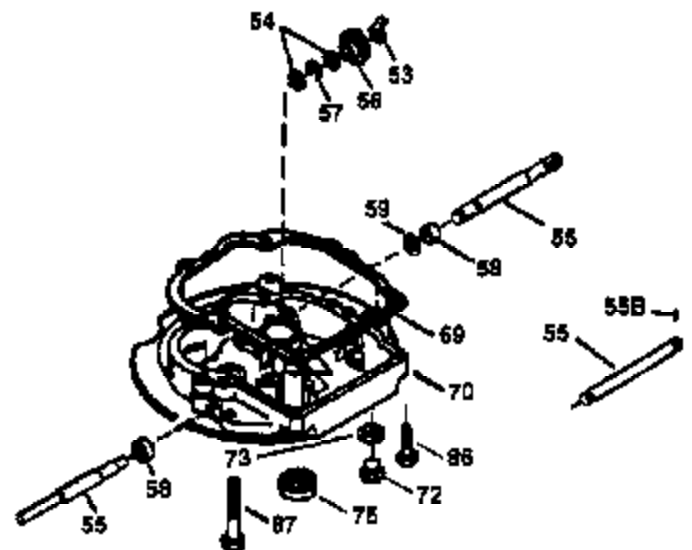

ILLUSTRATION SHOWS TYPICAL PARTS ONLY. ORDER BY PART NUMBER. PARTS NOT LISTED ARE SUPPLIED BY OEM.

VIEW 2 OF 3

Ref #	Part Number	Qty	Description
12A	36558	1	Breather Cover & Tube
19	36281	1	Extension Spring
69	35261	1	* Mounting Flange Gasket
70	34311D	1	Mounting Flange (Incl. 72 thru 83)
72	36083	1	Oil Drain Plug
75	27897	1	Oil Seal
86	650488	6	Screw, 1/4-20 x 1-1/4"
182	6201	2	Screw, 1/4-28 x 7/8"
185	36544	1	Intake Pipe
186	32653	1	Governor Link
216	33086	1	R.P.M. Adjusting Lever
223	650451	2	Screw, 1/4-20 x 1"
238	650806	2	Screw, 10-32 x 5/8"
239	34338	1	* Air Cleaner Gasket
245	36745	1	Air Cleaner Filter
250	36744	1	Air Cleaner Cover
263A	36758	1	Starter Grill
287	650926	2	Screw, 8-32 x 21/64"
298	28763	3	Screw, 10-32 x 35/64"
300	36757	1	Fuel Tank (Incl. 292 & 301)
301	35355	1	Fuel Cap
390	590694	1	Rewind Starter (NOTE: This engine could have been built with 590737 starter. Refer to the design of the rope pulley strength ribs for part identification. Individual starter parts do not interchange. Refer to service bulletin 116.)