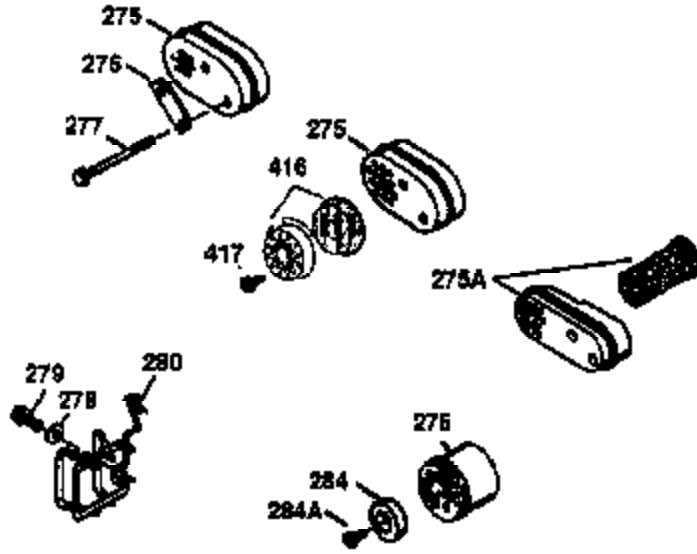

ILLUSTRATION SHOWS TYPICAL PARTS ONLY. ORDER BY PART NUMBER. PARTS NOT LISTED ARE SUPPLIED BY OEM.

VIEW 3 OF 3

Ref #	Part Number	Qty	Description
12A	36558	1	Breather Cover & Tube
90	611112	1	Flywheel
238	650806	2	Screw, 10-32 x 5/8"
239	34338	1	* Air Cleaner Gasket
240	36743	1	Air Cleaner Body
245	36745	1	Air Cleaner Filter
250	36744	1	Air Cleaner Cover
275	35993	1	Muffler
276	35994	1	Locking Plate
277	650957	2	Screw, 1/4-20 x 2-31/32"
416	36085	1	Spark Arrestor Kit (Incl. 417)(Optional)
417	650760	1	Screw, 8-32 x 3/8" (Optional)