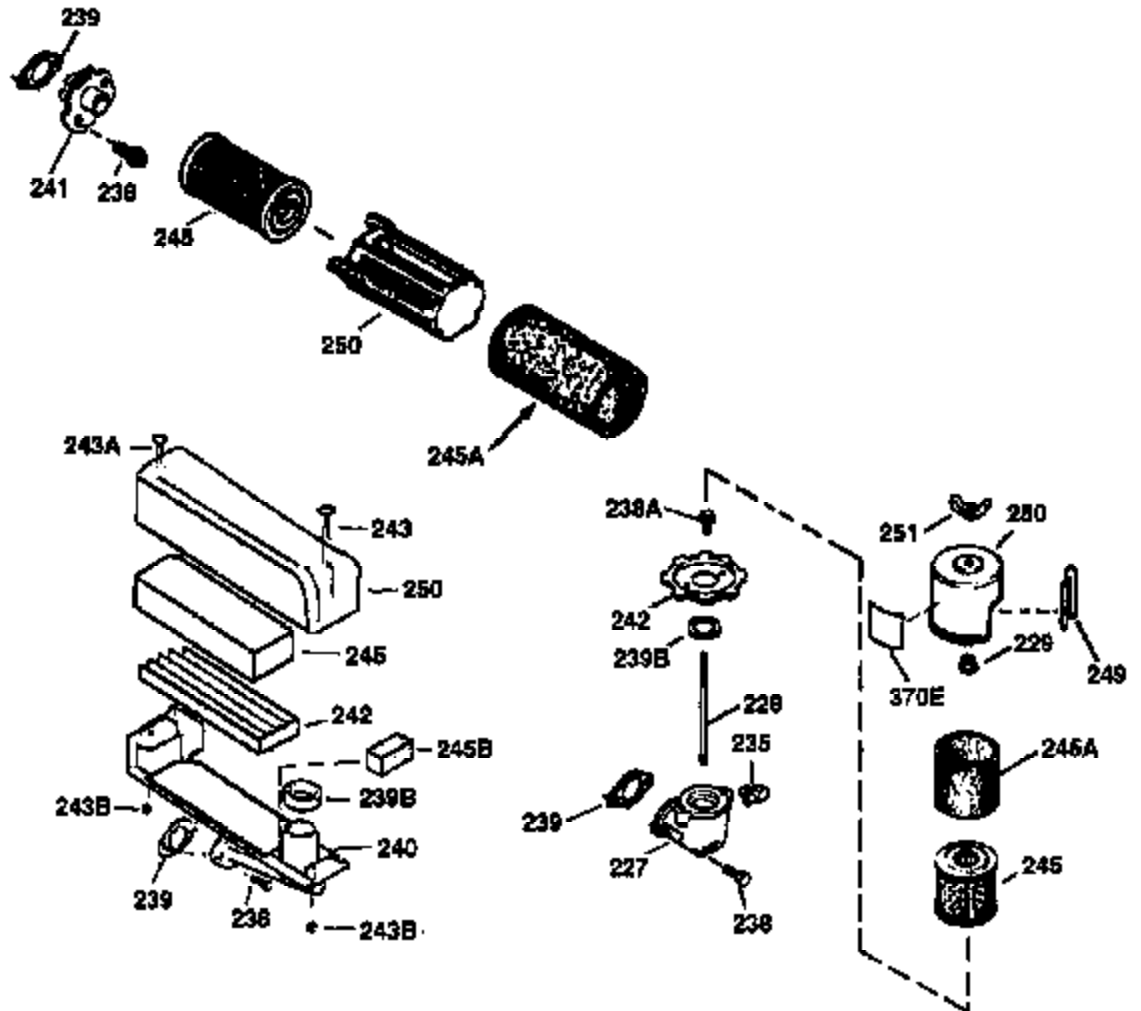

ILLUSTRATION SHOWS TYPICAL PARTS ONLY. ORDER BY PART NUMBER. PARTS NOT LISTED ARE SUPPLIED BY OEM.

VIEW 3 OF 3

Ref #	Part Number	Qty	Description
12A	36558	1	Breather Cover & Tube
90	611112	1	Flywheel
238	650806	2	Screw, 10-32 x 5/8"
239	34338	1	* Air Cleaner Gasket
240	36743	1	Air Cleaner Body
245	36745	1	Air Cleaner Filter
250	36744	1	Air Cleaner Cover
275	35993	1	Muffler
276	35994	1	Locking Plate
277	650957	2	Screw, 1/4-20 x 2-31/32"
416	36085	1	Spark Arrestor Kit (Incl. 417)(Optional)
417	650760	1	Screw, 8-32 x 3/8" (Optional)