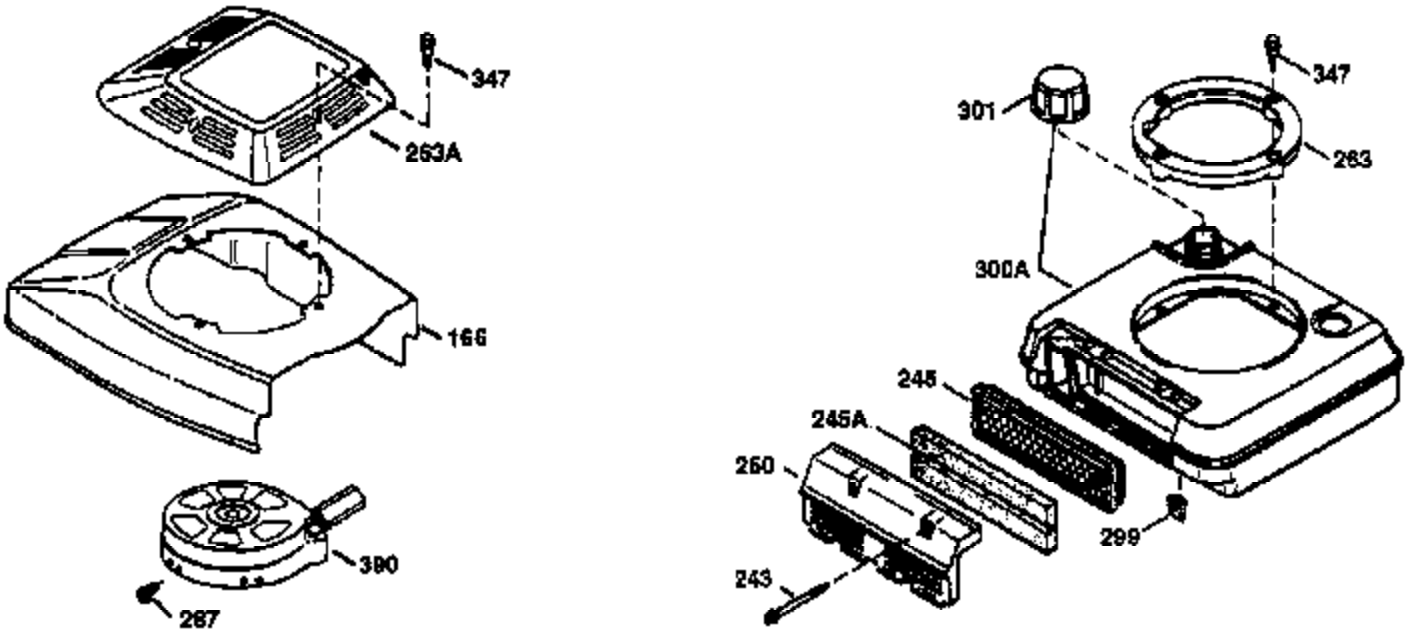

ILLUSTRATION SHOWS TYPICAL PARTS ONLY. ORDER BY PART NUMBER. PARTS NOT LISTED ARE SUPPLIED BY OEM.

VIEW 2 OF 3

Engine Parts List #2

Ref #	Part Number	Qty	Description
12A	36558	1	Breather Cover & Tube
19	36281	1	Extension Spring
69	35261	1	* Mounting Flange Gasket
70	34311D	1	Mounting Flange (Incl. 72 thru 83)
72	36083	1	Oil Drain Plug
75	27897	1	Oil Seal
86	650488	6	Screw, 1/4-20 x 1-1/4"
182	6201	2	Screw, 1/4-28 x 7/8"
185	31384A	1	Intake Pipe (Incl. 224)
186	34337	1	Governor Link
223	650451	2	Screw, 1/4-20 x 1"
238	650806	2	Screw, 10-32 x 5/8"
239	34338	1	* Air Cleaner Gasket
245	34340	1	Air Cleaner Filter
250	34341B	1	Air Cleaner Cover
287	650926	2	Screw, 8-32 x 21/64"
298	28763	3	Screw, 10-32 x 35/64"
300	34476A	1	Fuel Tank (Incl. 292 & 301)
301	33032	1	Fuel Cap
370K	36695	1	Starter Decal
390	590694	1	Rewind Starter (NOTE: This engine could have been built with 590737 starter.