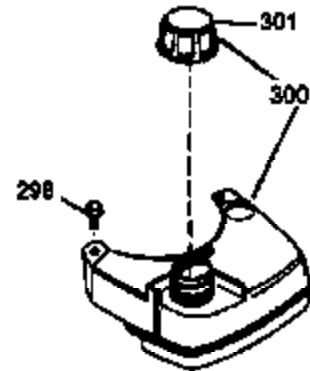

ILLUSTRATION SHOWS TYPICAL PARTS ONLY. ORDER BY PART NUMBER. PARTS NOT LISTED ARE SUPPLIED BY OEM.

VIEW 2 OF 3

Engine Parts List #2

Ref #	Part Number	Qty	Description
12A	36558	1	Breather Cover & Tube
19	36281	1	Extension Spring
69	35261	1	* Mounting Flange Gasket
70	34311D	1	Mounting Flange (Incl. 72 thru 83)
72	36083	1	Oil Drain Plug
75	27897	1	Oil Seal
86	650488	6	Screw, 1/4-20 x 1-1/4"
182	6201	2	Screw, 1/4-28 x 7/8"
185	31384A	1	Intake Pipe (Incl. 224)
186	34337	1	Governor Link
223	650451	2	Screw, 1/4-20 x 1"
238	650806	2	Screw, 10-32 x 5/8"
239	34338	1	* Air Cleaner Gasket
245	34340	1	Air Cleaner Filter
250	34341B	1	Air Cleaner Cover
287	650926	2	Screw, 8-32 x 21/64"
298	28763	3	Screw, 10-32 x 35/64"
300	34476A	1	Fuel Tank (Incl. 292 & 301)
301	33032	1	Fuel Cap
370K	36695	1	Starter Decal
390	590694	1	Rewind Starter (NOTE: This engine could have been built with 590737 starter.