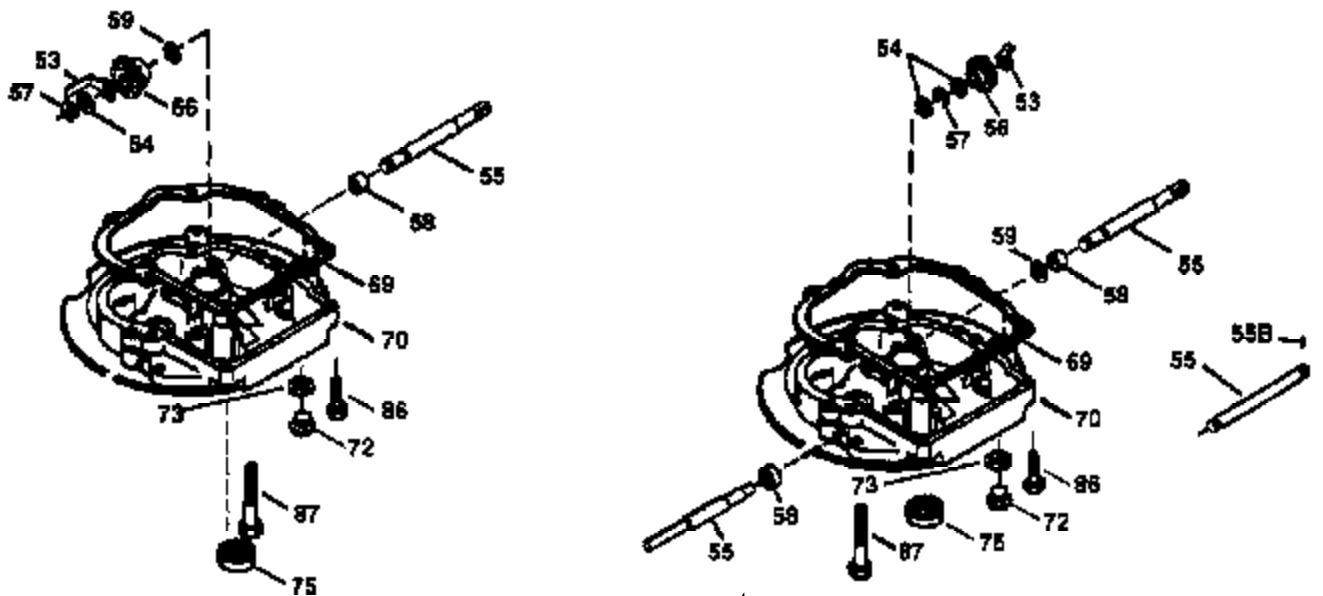

ILLUSTRATION SHOWS TYPICAL PARTS ONLY. ORDER BY PART NUMBER. PARTS NOT LISTED ARE SUPPLIED BY OEM.

VIEW 2 OF 3

Engine Parts List #2

Ref #	Part Number	Qty	Description
12A	36558	1	Breather Cover & Tube
19	36281	1	Extension Spring
69	35261	1	* Mounting Flange Gasket
70	34311D	1	Mounting Flange (Incl. 72 thru 83)
72	36083	1	Oil Drain Plug
75	27897	1	Oil Seal
86	650488	6	Screw, 1/4-20 x 1-1/4"
182	6201	2	Screw, 1/4-28 x 7/8"
185	31384A	1	Intake Pipe (Incl. 224)
186	34337	1	Governor Link
223	650451	2	Screw, 1/4-20 x 1"
238	650806	2	Screw, 10-32 x 5/8"
239	34338	1	* Air Cleaner Gasket
245	34340	1	Air Cleaner Filter
250	34341B	1	Air Cleaner Cover
287	650926	2	Screw, 8-32 x 21/64"
298	28763	3	Screw, 10-32 x 35/64"
300	34476A	1	Fuel Tank (Incl. 292 & 301)
301	33032	1	Fuel Cap
370K	36695	1	Starter Decal
390	590694	1	Rewind Starter (NOTE: This engine could have been built with 590737 starter.