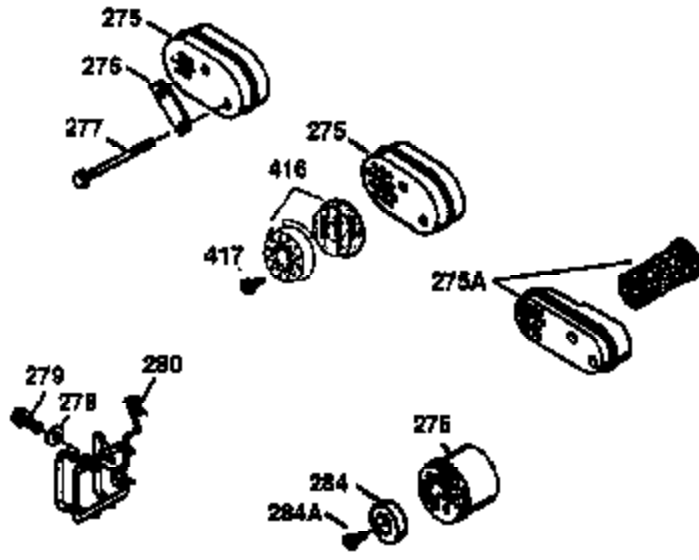

ILLUSTRATION SHOWS TYPICAL PARTS ONLY. ORDER BY PART NUMBER. PARTS NOT LISTED ARE SUPPLIED BY OEM.

VIEW 3 OF 3

Ref #	Part Number	Qty	Description
12A	36558	1	Breather Cover & Tube
90	611112	1	Flywheel
110A	36230	1	Ground Wire
238	650806	2	Screw, 10-32 x 5/8"
239	34338	1	* Air Cleaner Gasket
240	34858	1	Air Cleaner Body
245	34340	1	Air Cleaner Filter
250	34341B	1	Air Cleaner Cover
275A	36664	1	Spark Arrestor Muffler (Optional) (Incl. 284,284A,416,417)
275	36491	1	Muffler (Incl. 277)
277	650988	2	Screw, 1/4-20 x 2-5/16"
284	36663	1	Muffler Deflector (Incl. 284A)(Optional)
284A	650760	1	Screw, 8-32 x 3/8" (Optional)
324	33177	1	Terminal
370K	36695	1	Starter Decal
416	36085	1	Spark Arrestor Kit (Incl. 417)(Optional)
417	650760	1	Screw, 8-32 x 3/8" (Optional)