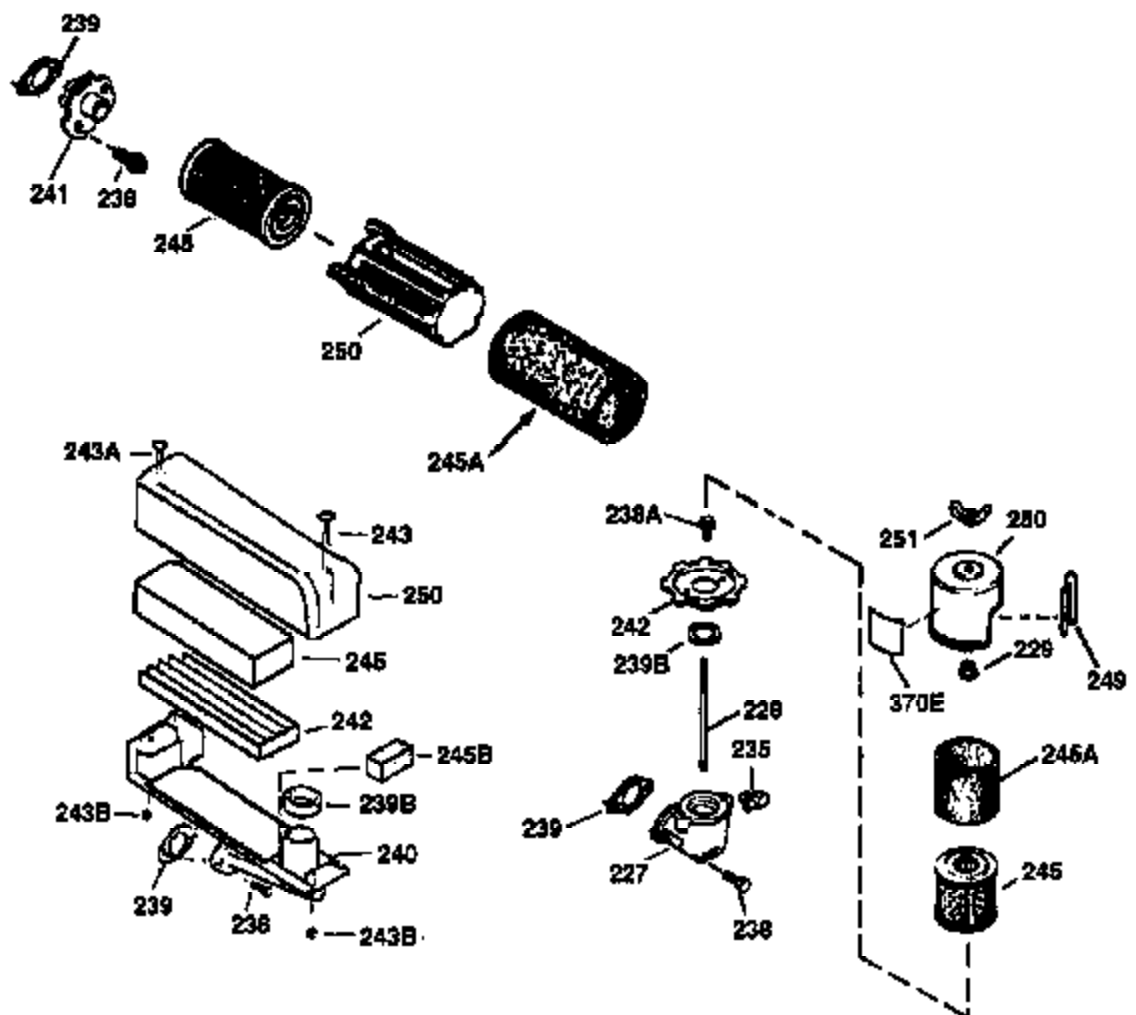

ILLUSTRATION SHOWS TYPICAL PARTS ONLY. ORDER BY PART NUMBER. PARTS NOT LISTED ARE SUPPLIED BY OEM.

VIEW 3 OF 3

Ref #	Part Number	Qty	Description
12A	36558	1	Breather Cover & Tube
90	611112	1	Flywheel
110A	36230	1	Ground Wire
238	650806	2	Screw, 10-32 x 5/8"
239	34338	1	* Air Cleaner Gasket
240	34858	1	Air Cleaner Body
245	34340	1	Air Cleaner Filter
250	34341B	1	Air Cleaner Cover
275A	36664	1	Spark Arrestor Muffler (Optional) (Incl. 284,284A,416,417)
275	36491	1	Muffler (Incl. 277)
277	650988	2	Screw, 1/4-20 x 2-5/16"
284	36663	1	Muffler Deflector (Incl. 284A)(Optional)
284A	650760	1	Screw, 8-32 x 3/8" (Optional)
324	33177	1	Terminal
370K	36695	1	Starter Decal
416	36085	1	Spark Arrestor Kit (Incl. 417)(Optional)
417	650760	1	Screw, 8-32 x 3/8" (Optional)