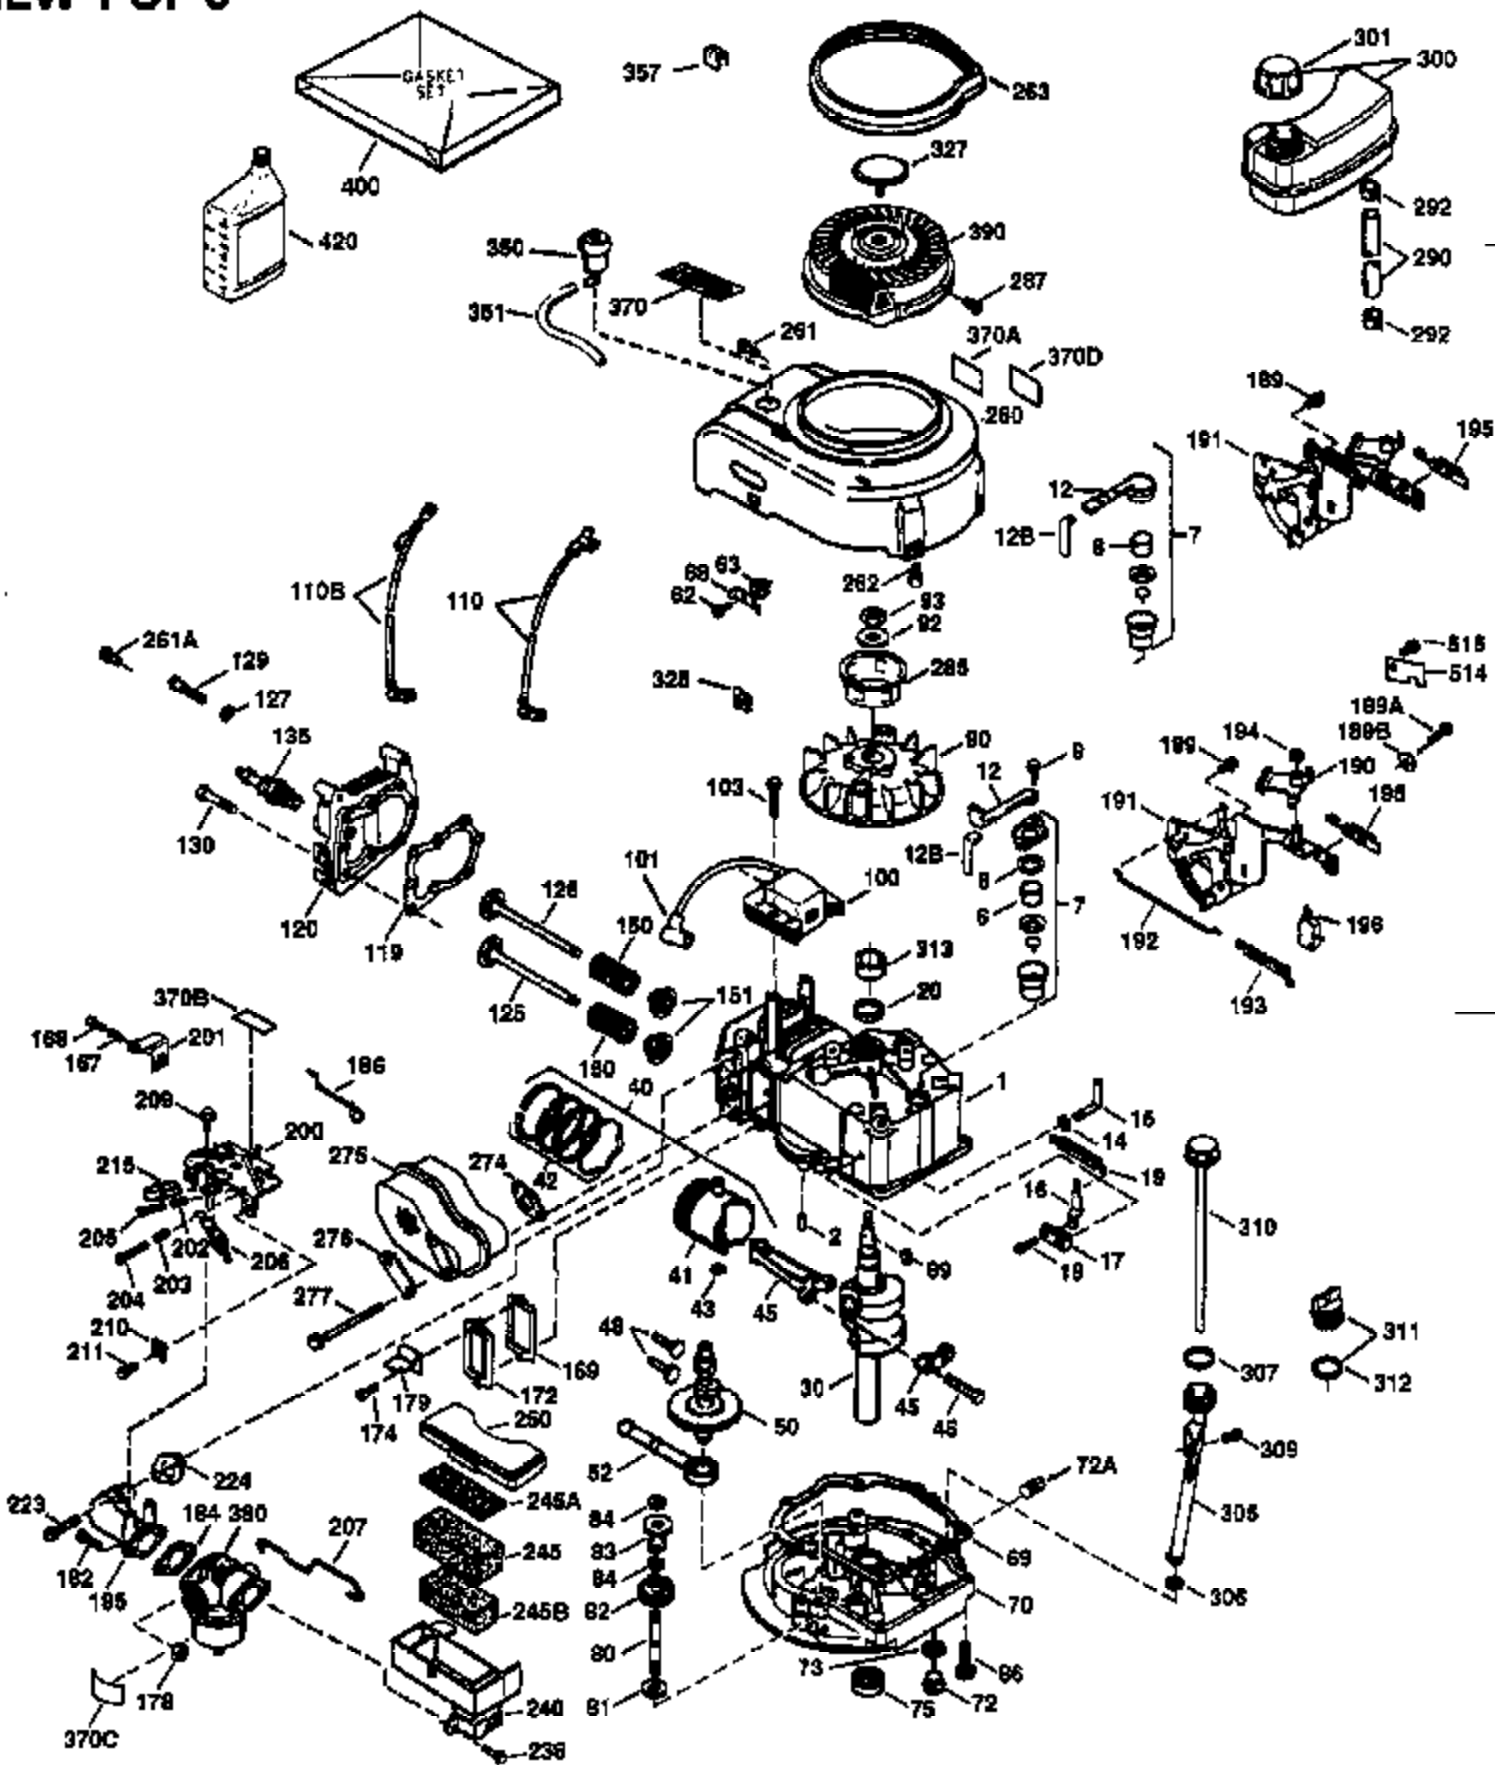

## Engine Parts List #1

Ref #	Part Number	Qty	Description
	1 36478A	1	Cylinder (Incl. 2,7,20 & 125)
	2 26727	2	Dowel Pin
	6 33734	1	Breather Element
	7 36557	1	Breather Ass'y. (Incl. 6 & 12A)
12A	36558	1	Breather Cover & Tube
	14 28277	1	Washer
	15 30589	1	Governor Rod (Incl. 14)
	16 31383A	1	Governor Lever
	17 31335	1	Governor Lever Clamp
	18 651018	1	Screw, Torx T-15, 8-32 x 19/64"
	19 36281	1	Extension Spring
	20 32600	1	Oil Seal
	30 36215A	1	Crankshaft
	40 36073	1	Piston, Pin & Ring Set (Std.)
	40 36074	1	Piston, Pin & Ring Set (.010" OS)
	40 36075	1	Piston, Pin & Ring Set (.020" OS)
	41 36070	1	Piston & Pin Ass'y. (Std.) (Incl. 43)
	41 36071	1	Piston & Pin Ass'y. (.010" OS) (Incl. 43)
	41 36072	1	Piston & Pin Ass'y. (.020" OS) (Incl. 43)
	42 36076	1	Ring Set (Std.)
	42 36077	1	Ring Set (.010" OS)
	42 36078	1	Ring Set (.020" OS)
	43 20381	2	Piston Pin Retaining Ring
	45 30963B	1	Connecting Rod Ass'y. (Incl. 46)
	46 32610A	2	Connecting Rod Bolt
	48 27241	2	Valve Lifter
	50 35992	1	Camshaft (MCR)
	52 29914	1	Oil Pump Ass'y.
	69 35261	1	* Mounting Flange Gasket
	70 34311D	1	Mounting Flange (Incl. 72 thru 83)
72A	28534	1	Oil Drain Plug
	72 36083	1	Oil Drain Plug
	75 27897	1	Oil Seal
	80 30574A	1	Governor Shaft
	81 30590A	1	Washer
	82 30591	1	Governor Gear Ass'y. (Incl. 81)
	83 30588A	1	Governor Spool
	86 650488	6	Screw, 1/4-20 x 1-1/4"
	89 611004	1	Flywheel Key
	90 611112	1	Flywheel
	92 650815	1	Belleville Washer
	93 650816	1	Flywheel Nut
100	34443A	1	Solid State Ignition
101	610118	1	Spark Plug Cover
103	651007	2	Screw, Torx T-15, 10-24 x 15/16"
110	34961	1	Ground Wire
119	36477	1	* Cylinder Head Gasket
120	36476	1	Cylinder Head
125	36471	1	Exhaust Valve (Std.) (Incl. 151)
125	36472	1	Exhaust Valve (1/32" OS) (Incl. 151)
126	29314B	1	Intake Valve (Std.) (Incl. 151)
126	29315C	1	Intake Valve (1/32" OS) (Incl. 151)
130	6021A	8	Screw, 5/16-18 x 1-1/2"
135	35395	1	Resistor Spark Plug (RJ19LM)
150	35991	2	Valve Spring
151	31673	2	Valve Spring Cap
169	27234A	1	* Valve Cover Gasket
172	32755	1	Valve Cover