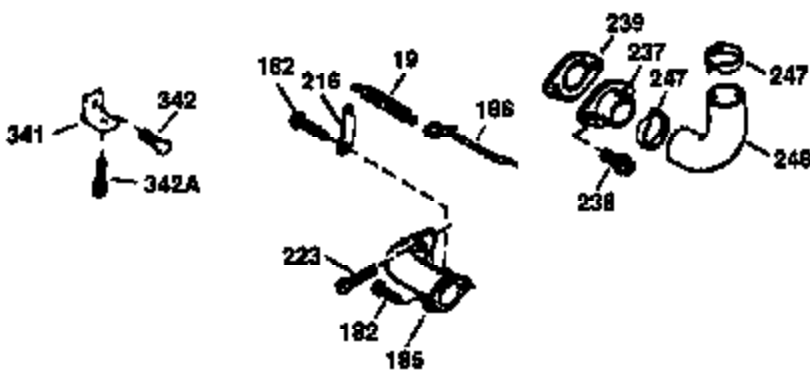

ILLUSTRATION SHOWS TYPICAL PARTS ONLY. ORDER BY PART NUMBER. PARTS NOT LISTED ARE SUPPLIED BY OEM.

VIEW 2 OF 3

Engine Parts List #2

Ref #	Part Number	Qty	Description
12A	36558	1	Breather Cover & Tube
19	36281	1	Extension Spring
69	35261	1	* Mounting Flange Gasket
70	34311D	1	Mounting Flange (Incl. 72 thru 83)
72	36083	1	Oil Drain Plug
75	27897	1	Oil Seal
86	650488	6	Screw, 1/4-20 x 1-1/4"
182	6201	2	Screw, 1/4-28 x 7/8"
185	31384A	1	Intake Pipe (Incl. 224)
186	34337	1	Governor Link
223	650451	2	Screw, 1/4-20 x 1"
238	650806	2	Screw, 10-32 x 5/8"
239	34338	1	* Air Cleaner Gasket
245	34340	1	Air Cleaner Filter
250	34341B	1	Air Cleaner Cover
287	650926	2	Screw, 8-32 x 21/64"
298	28763	3	Screw, 10-32 x 35/64"
300	34476A	1	Fuel Tank (Incl. 292 & 301)
301	33032	1	Fuel Cap
370K	36695	1	Starter Decal
390	590694	1	Rewind Starter (NOTE: This engine could have been built with 590737 starter.