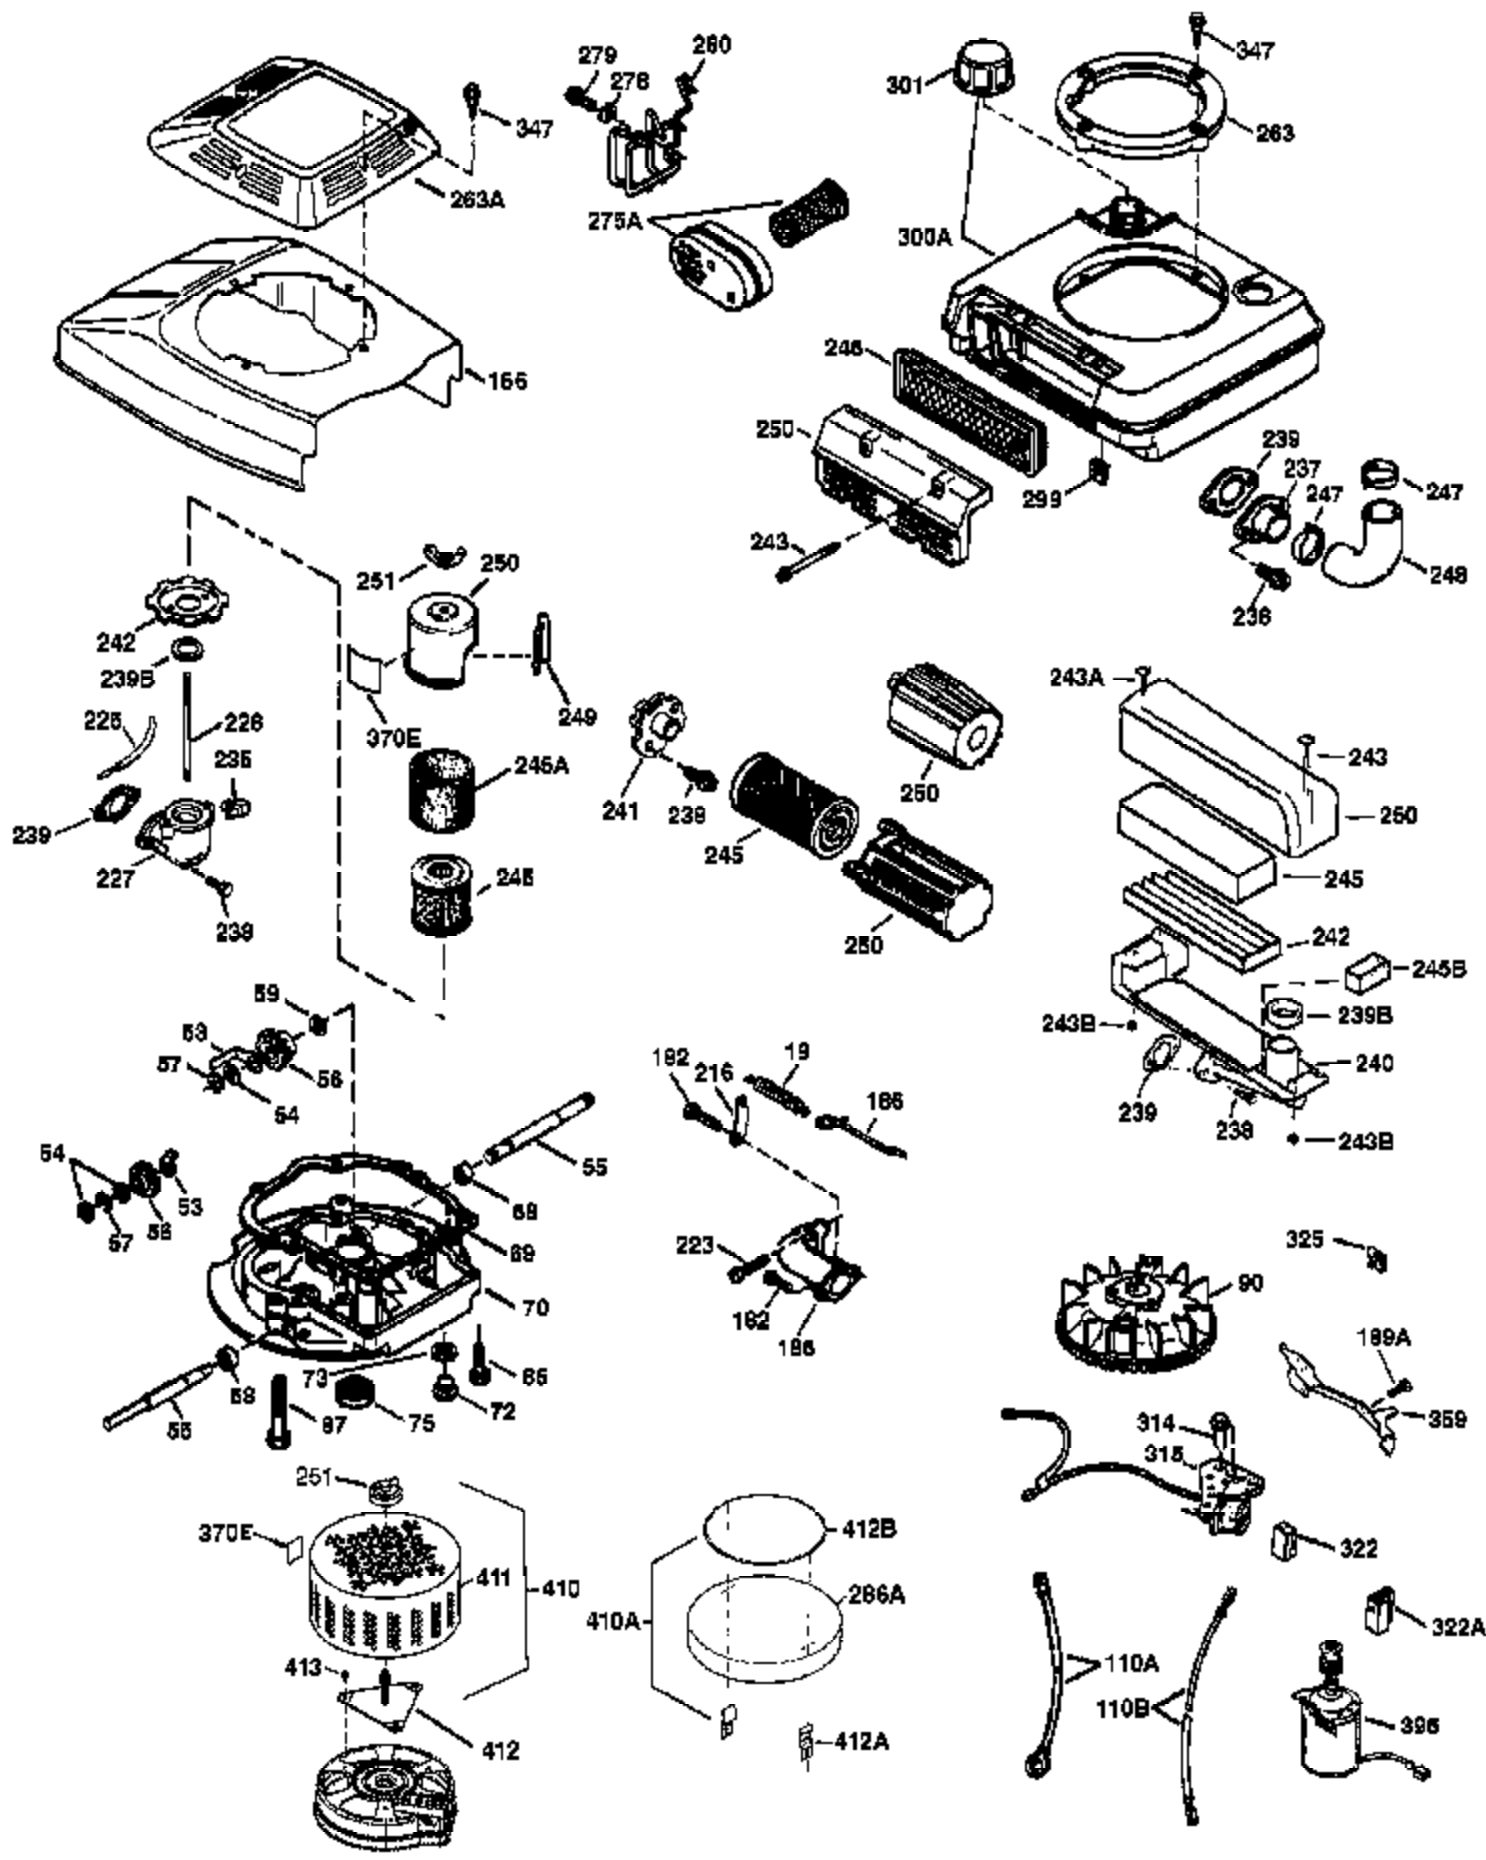

Ref #	Part Number	Qty	Description
19	36281	1	Extension Spring
69	35261	1	* Mounting Flange Gasket
70	36995	1	Mounting Flange (Incl. 72 thru 83)
72	36083	1	Oil Drain Plug
75	27897	1	Oil Seal
86	650488	6	Screw, 1/4-20 x 1-1/4"
90	611112	1	Flywheel
110A	36230	1	Ground Wire
182	6201	2	Screw, 1/4-28 x 7/8"
185	31384A	1	Intake Pipe (Incl. 224)
186	34337	1	Governor Link
206	610973	1	Terminal
223	650451	2	Screw, 1/4-20 x 1"
238	650806	2	Screw, 10-32 x 5/8"
239	34338	1	* Air Cleaner Gasket
240	34858	1	Air Cleaner Body
245	34340	1	Air Cleaner Filter
250	34341B	1	Air Cleaner Cover
301	33032	1	Fuel Cap
380	632747	1	Carburetor (Incl. 184)