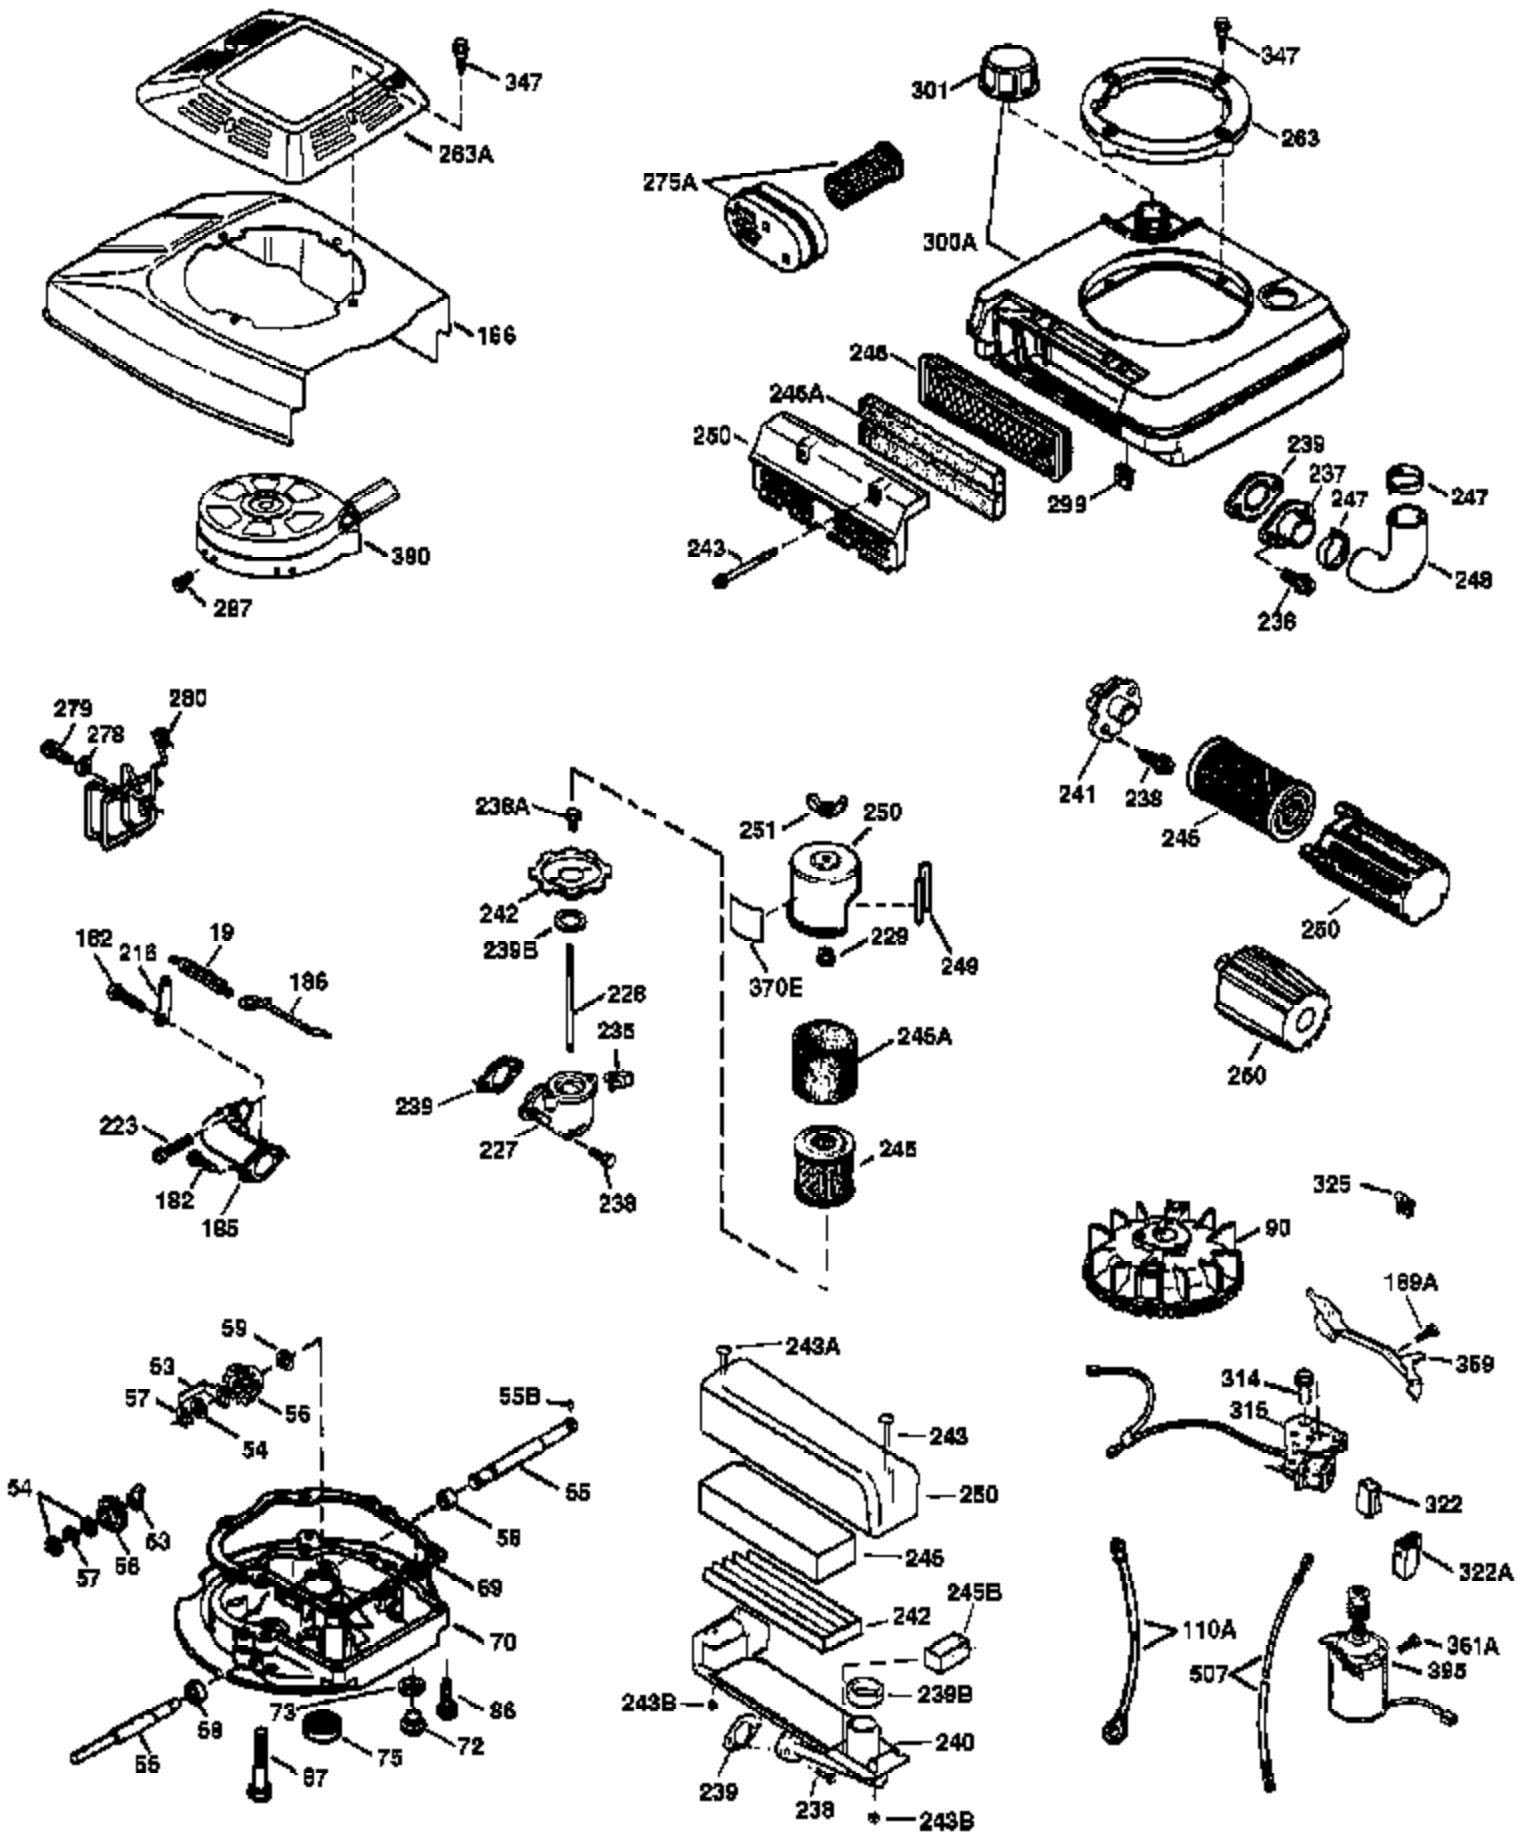

Ref #	Part Number	Qty	Description
19	36281	1	Extension Spring
69	35261	1	Mounting Flange Gasket
70	34311D	1	Mounting Flange (Incl. 72 thru 83)
72	36083	1	Oil Drain Plug
75	27897	1	Oil Seal
86	650488	6	Screw, 1/4-20 x 1-1/4"
90	611112	1	Flywheel
182	6201	2	Screw, 1/4-28 x 7/8"
185	36544	1	Intake Pipe (Incl. 224)
186	34337	1	Governor Link
223	650451	2	Screw, 1/4-20 x 1"
238	650932	2	Screw, 10-32 x 49/64"
239	34338	1	* Air Cleaner Gasket
241	35797	1	Air Cleaner Collar
245	35066	1	Air Cleaner Filter
250	35065	1	Air Cleaner Cover
287	650926	2	Screw, 8-32 x 21/64"
301	35355	1	Fuel Cap
390	590694	1	Rewind Starter (NOTE: This engine could have been built with 590686 starter. Refer to the design of the air intake louvers for part identification. Individual starter parts do not interchange.)