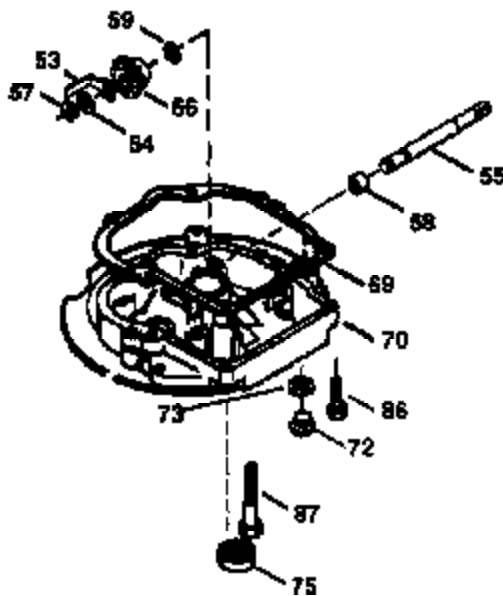

ILLUSTRATION SHOWS TYPICAL PARTS ONLY. ORDER BY PART NUMBER. PARTS NOT LISTED ARE SUPPLIED BY OEM.

VIEW 2 OF 3

Ref #	Part Number	Qty	Description
19	35998	1	Extension Spring
69	35261	1	Mounting Flange Gasket
70	34311D	1	Mounting Flange (Incl. 72 thru 83)
72	36083	1	Oil Drain Plug
75	27897	1	Oil Seal
86	650488	6	Screw, 1/4-20 x 1-1/4"
166	36600	1	Engine Shroud
182	6201	2	Screw, 1/4-28 x 7/8"
185	36544	1	Intake Pipe (Incl. 224)
186	36255	1	Governor Link
223	650451	2	Screw, 1/4-20 x 1"
238	650932	2	Screw, 10-32 x 49/64"
239	34338	1	* Air Cleaner Gasket
245	35066	1	Air Cleaner Filter
250	35986	1	Air Cleaner Cover
287	650926	2	Screw, 8-32 x 21/64"
300	35586	1	Fuel Tank (Incl. 292 & 301)
301	35355	1	Fuel Cap
347	650898A	3	Screw, 10-32 x 27/32"
390	590702	1	Rewind Starter (NOTE: This engine could have been built with 590637 starter. Refer to the design of the air intake louvers for part identification. Individual starter parts do not interchange.)