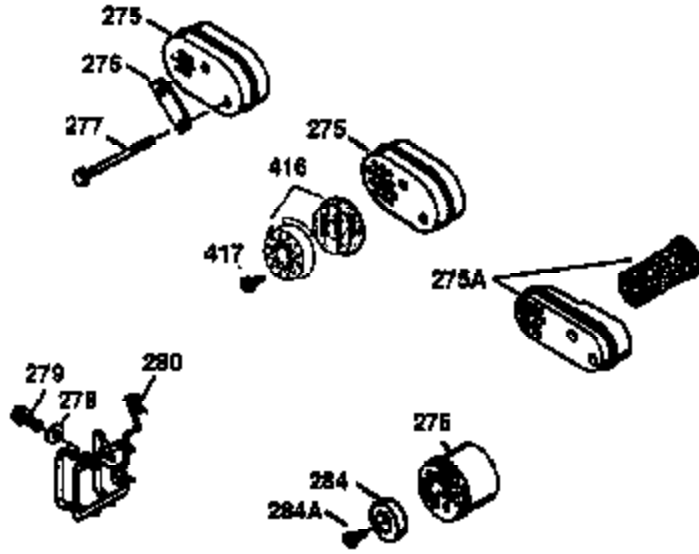

ILLUSTRATION SHOWS TYPICAL PARTS ONLY. ORDER BY PART NUMBER. PARTS NOT LISTED ARE SUPPLIED BY OEM.

VIEW 3 OF 3

Ref #	Part Number	Qty	Description
90	611112	1	Flywheel
238	650932	2	Screw, 10-32 x 49/64"
239	34338	1	* Air Cleaner Gasket
241	35797	1	Air Cleaner Collar
245	35066	1	Air Cleaner Filter
250	35986	1	Air Cleaner Cover
275	36473	1	Muffler (Incl. 277)
277	650988	2	Screw, 1/4-20 x 2-5/16"
416	36085	1	Spark Arrestor Kit (Incl. 417)(Optional)
417	650760	1	Screw, 8-32 x 3/8" (Optional)