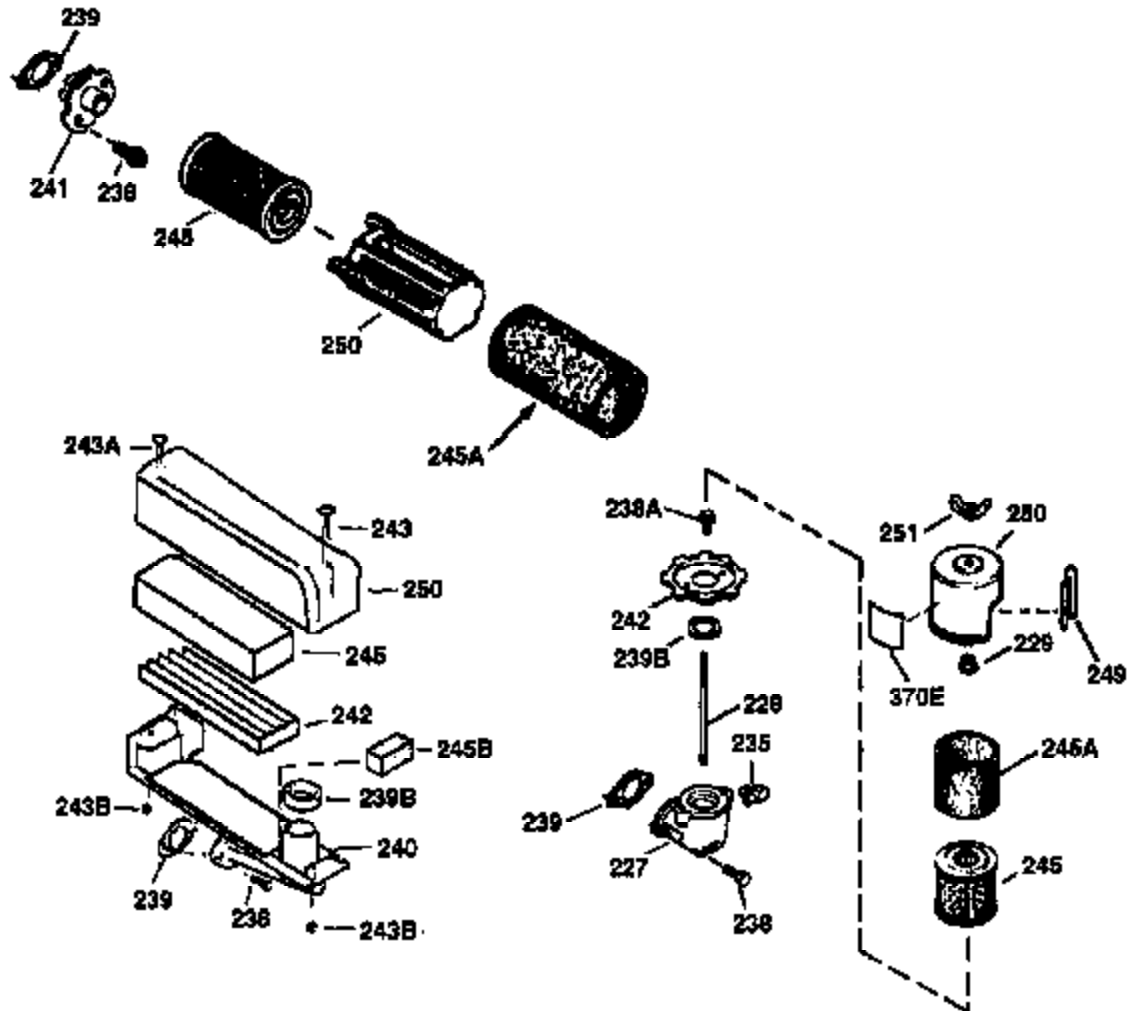

ILLUSTRATION SHOWS TYPICAL PARTS ONLY. ORDER BY PART NUMBER. PARTS NOT LISTED ARE SUPPLIED BY OEM.

VIEW 3 OF 3

Ref #	Part Number	Qty	Description
90	611112	1	Flywheel
238	650932	2	Screw, 10-32 x 49/64"
239	34338	1	* Air Cleaner Gasket
241	35797	1	Air Cleaner Collar
245	35066	1	Air Cleaner Filter
250	35986	1	Air Cleaner Cover
275	36473	1	Muffler (Incl. 277)
277	650988	2	Screw, 1/4-20 x 2-5/16"
416	36085	1	Spark Arrestor Kit (Incl. 417)(Optional)
417	650760	1	Screw, 8-32 x 3/8" (Optional)