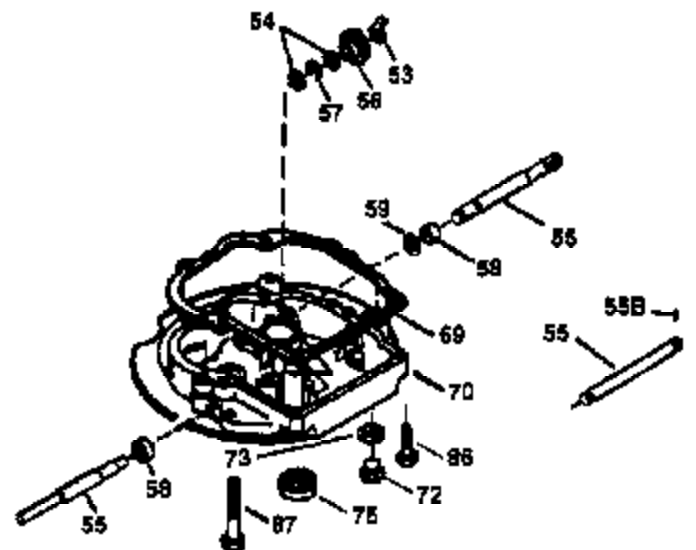

ILLUSTRATION SHOWS TYPICAL PARTS ONLY. ORDER BY PART NUMBER. PARTS NOT LISTED ARE SUPPLIED BY OEM.

VIEW 2 OF 3

Ref #	Part Number	Qty	Description
19	35998	1	Extension Spring
69	35261	1	Mounting Flange Gasket
70	34311D	1	Mounting Flange (Incl. 72 thru 83)
72	36083	1	Oil Drain Plug
75	27897	1	Oil Seal
86	650488	6	Screw, 1/4-20 x 1-1/4"
166	36600	1	Engine Shroud
182	6201	2	Screw, 1/4-28 x 7/8"
185	36544	1	Intake Pipe (Incl. 224)
186	36255	1	Governor Link
223	650451	2	Screw, 1/4-20 x 1"
238	650932	2	Screw, 10-32 x 49/64"
239	34338	1	* Air Cleaner Gasket
245	35066	1	Air Cleaner Filter
250	35986	1	Air Cleaner Cover
287	650926	2	Screw, 8-32 x 21/64"
300	35586	1	Fuel Tank (Incl. 292 & 301)
301	35355	1	Fuel Cap
347	650898A	3	Screw, 10-32 x 27/32"
390	590702	1	Rewind Starter (NOTE: This engine could have been built with 590637 starter. Refer to the design of the air intake louvers for part identification. Individual starter parts do not interchange.)