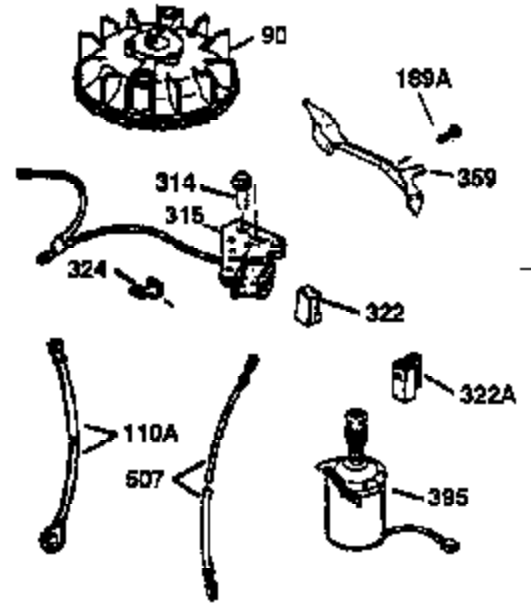

ILLUSTRATION SHOWS TYPICAL PARTS ONLY. ORDER BY PART NUMBER. PARTS NOT LISTED ARE SUPPLIED BY OEM.

VIEW 3 OF 3

Ref #	Part Number	Qty	Description
90	611112	1	Flywheel
238	650932	2	Screw, 10-32 x 49/64"
239	34338	1	* Air Cleaner Gasket
241	35797	1	Air Cleaner Collar
245	35066	1	Air Cleaner Filter
250	35986	1	Air Cleaner Cover
275	36473	1	Muffler (Incl. 277)
277	650988	2	Screw, 1/4-20 x 2-5/16"
416	36085	1	Spark Arrestor Kit (Incl. 417)(Optional)
417	650760	1	Screw, 8-32 x 3/8" (Optional)