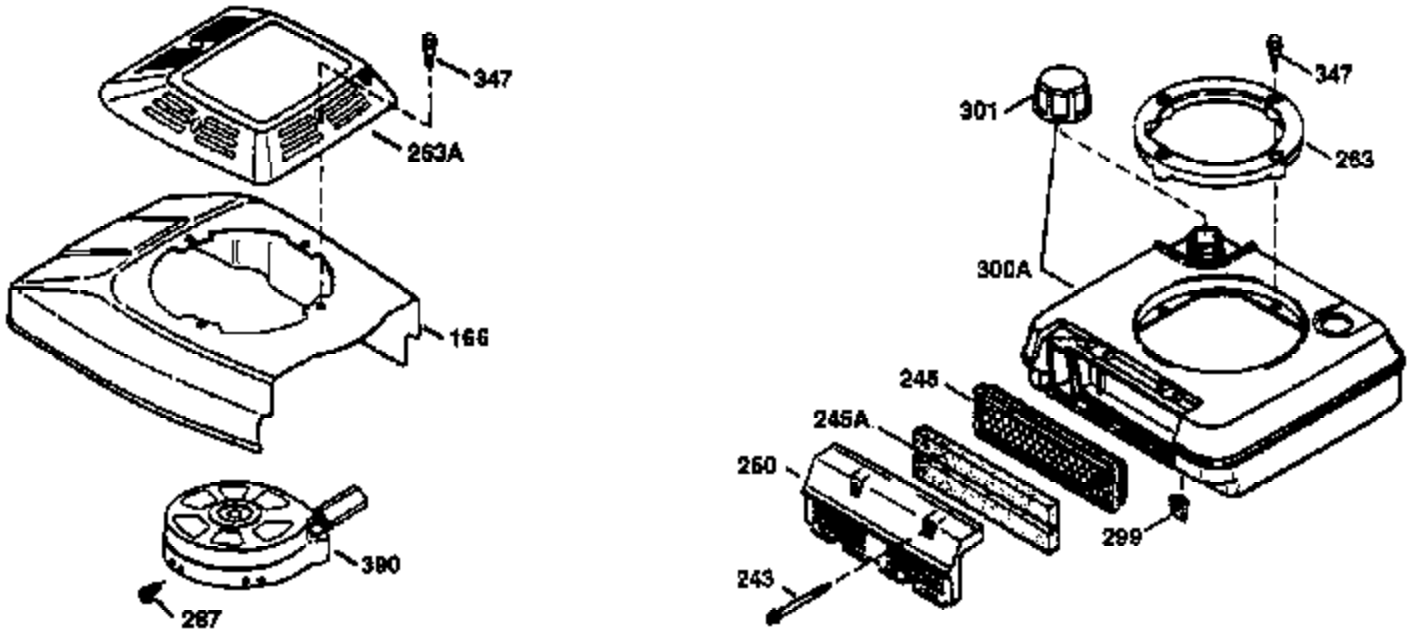

ILLUSTRATION SHOWS TYPICAL PARTS ONLY. ORDER BY PART NUMBER. PARTS NOT LISTED ARE SUPPLIED BY OEM.

VIEW 2 OF 3

Ref #	Part Number	Qty	Description
19	35998	1	Extension Spring
69	35261	1	Mounting Flange Gasket
70	34311D	1	Mounting Flange (Incl. 72 thru 83)
72	36083	1	Oil Drain Plug
75	27897	1	Oil Seal
86	650488	6	Screw, 1/4-20 x 1-1/4"
166	36600	1	Engine Shroud
182	6201	2	Screw, 1/4-28 x 7/8"
185	36544	1	Intake Pipe (Incl. 224)
186	36255	1	Governor Link
223	650451	2	Screw, 1/4-20 x 1"
238	650932	2	Screw, 10-32 x 49/64"
239	34338	1	* Air Cleaner Gasket
245	35066	1	Air Cleaner Filter
250	35986	1	Air Cleaner Cover
287	650926	2	Screw, 8-32 x 21/64"
300	35586	1	Fuel Tank (Incl. 292 & 301)
301	35355	1	Fuel Cap
347	650898A	3	Screw, 10-32 x 27/32"
390	590702	1	Rewind Starter (NOTE: This engine could have been built with 590637 starter. Refer to the design of the air intake louvers for part identification. Individual starter parts do not interchange.)