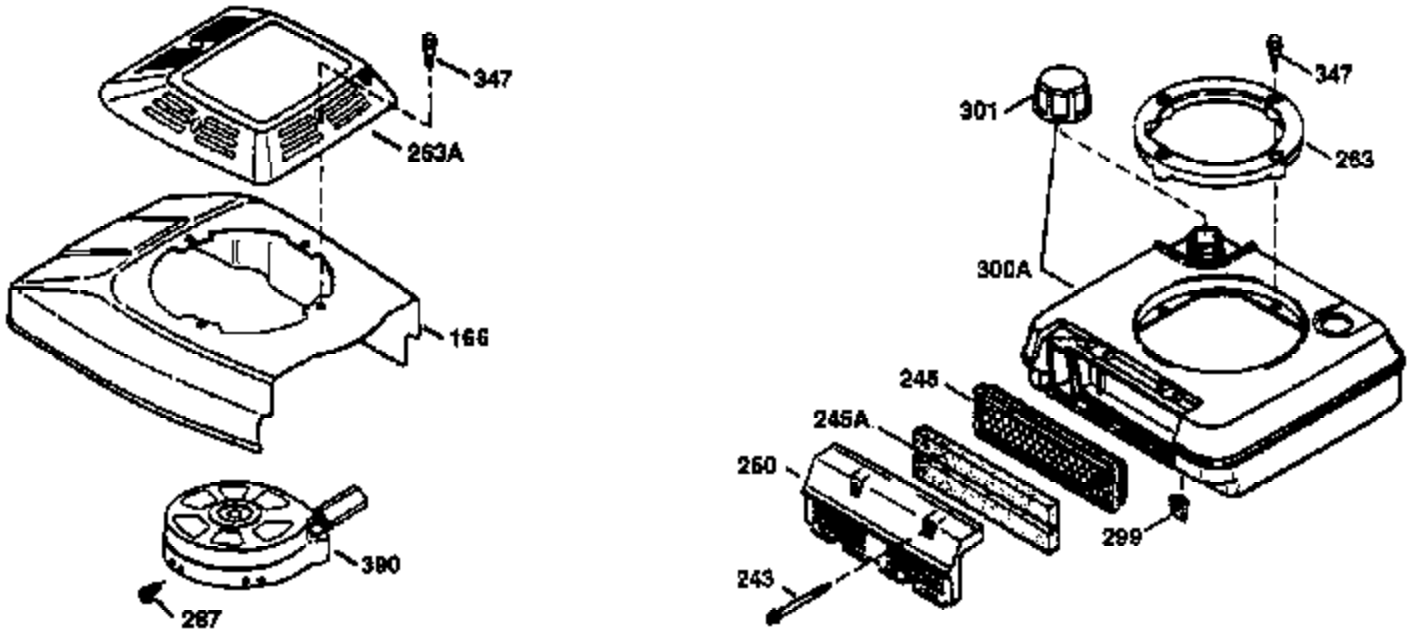

ILLUSTRATION SHOWS TYPICAL PARTS ONLY. ORDER BY PART NUMBER. PARTS NOT LISTED ARE SUPPLIED BY OEM.

VIEW 2 OF 3

Ref #	Part Number	Qty	Description
19	35998	1	Extension Spring
69	35261	1	Mounting Flange Gasket
70	34311D	1	Mounting Flange (Incl. 72 thru 83)
72	36083	1	Oil Drain Plug
75	27897	1	Oil Seal
86	650488	6	Screw, 1/4-20 x 1-1/4"
182	6201	2	Screw, 1/4-28 x 7/8"
185	36544	1	Intake Pipe (Incl. 224)
186	36255	1	Governor Link
223	650451	2	Screw, 1/4-20 x 1"
238	650932	2	Screw, 10-32 x 49/64"
239	34338	1	* Air Cleaner Gasket
245	35066	1	Air Cleaner Filter
250	35986	1	Air Cleaner Cover
263A	36600	1	Starter Grill
287	650926	2	Screw, 8-32 x 21/64"
300	32170B	1	Fuel Tank (Incl. 292 & 301)
301	33032	1	Fuel Cap
347	650898A	3	Screw, 10-32 x 27/32"
390	590702	1	Rewind Starter (NOTE: This engine could have been built with 590637 starter. Refer to the design of the air intake louvers for part identification. Individual starter parts do not interchange.)