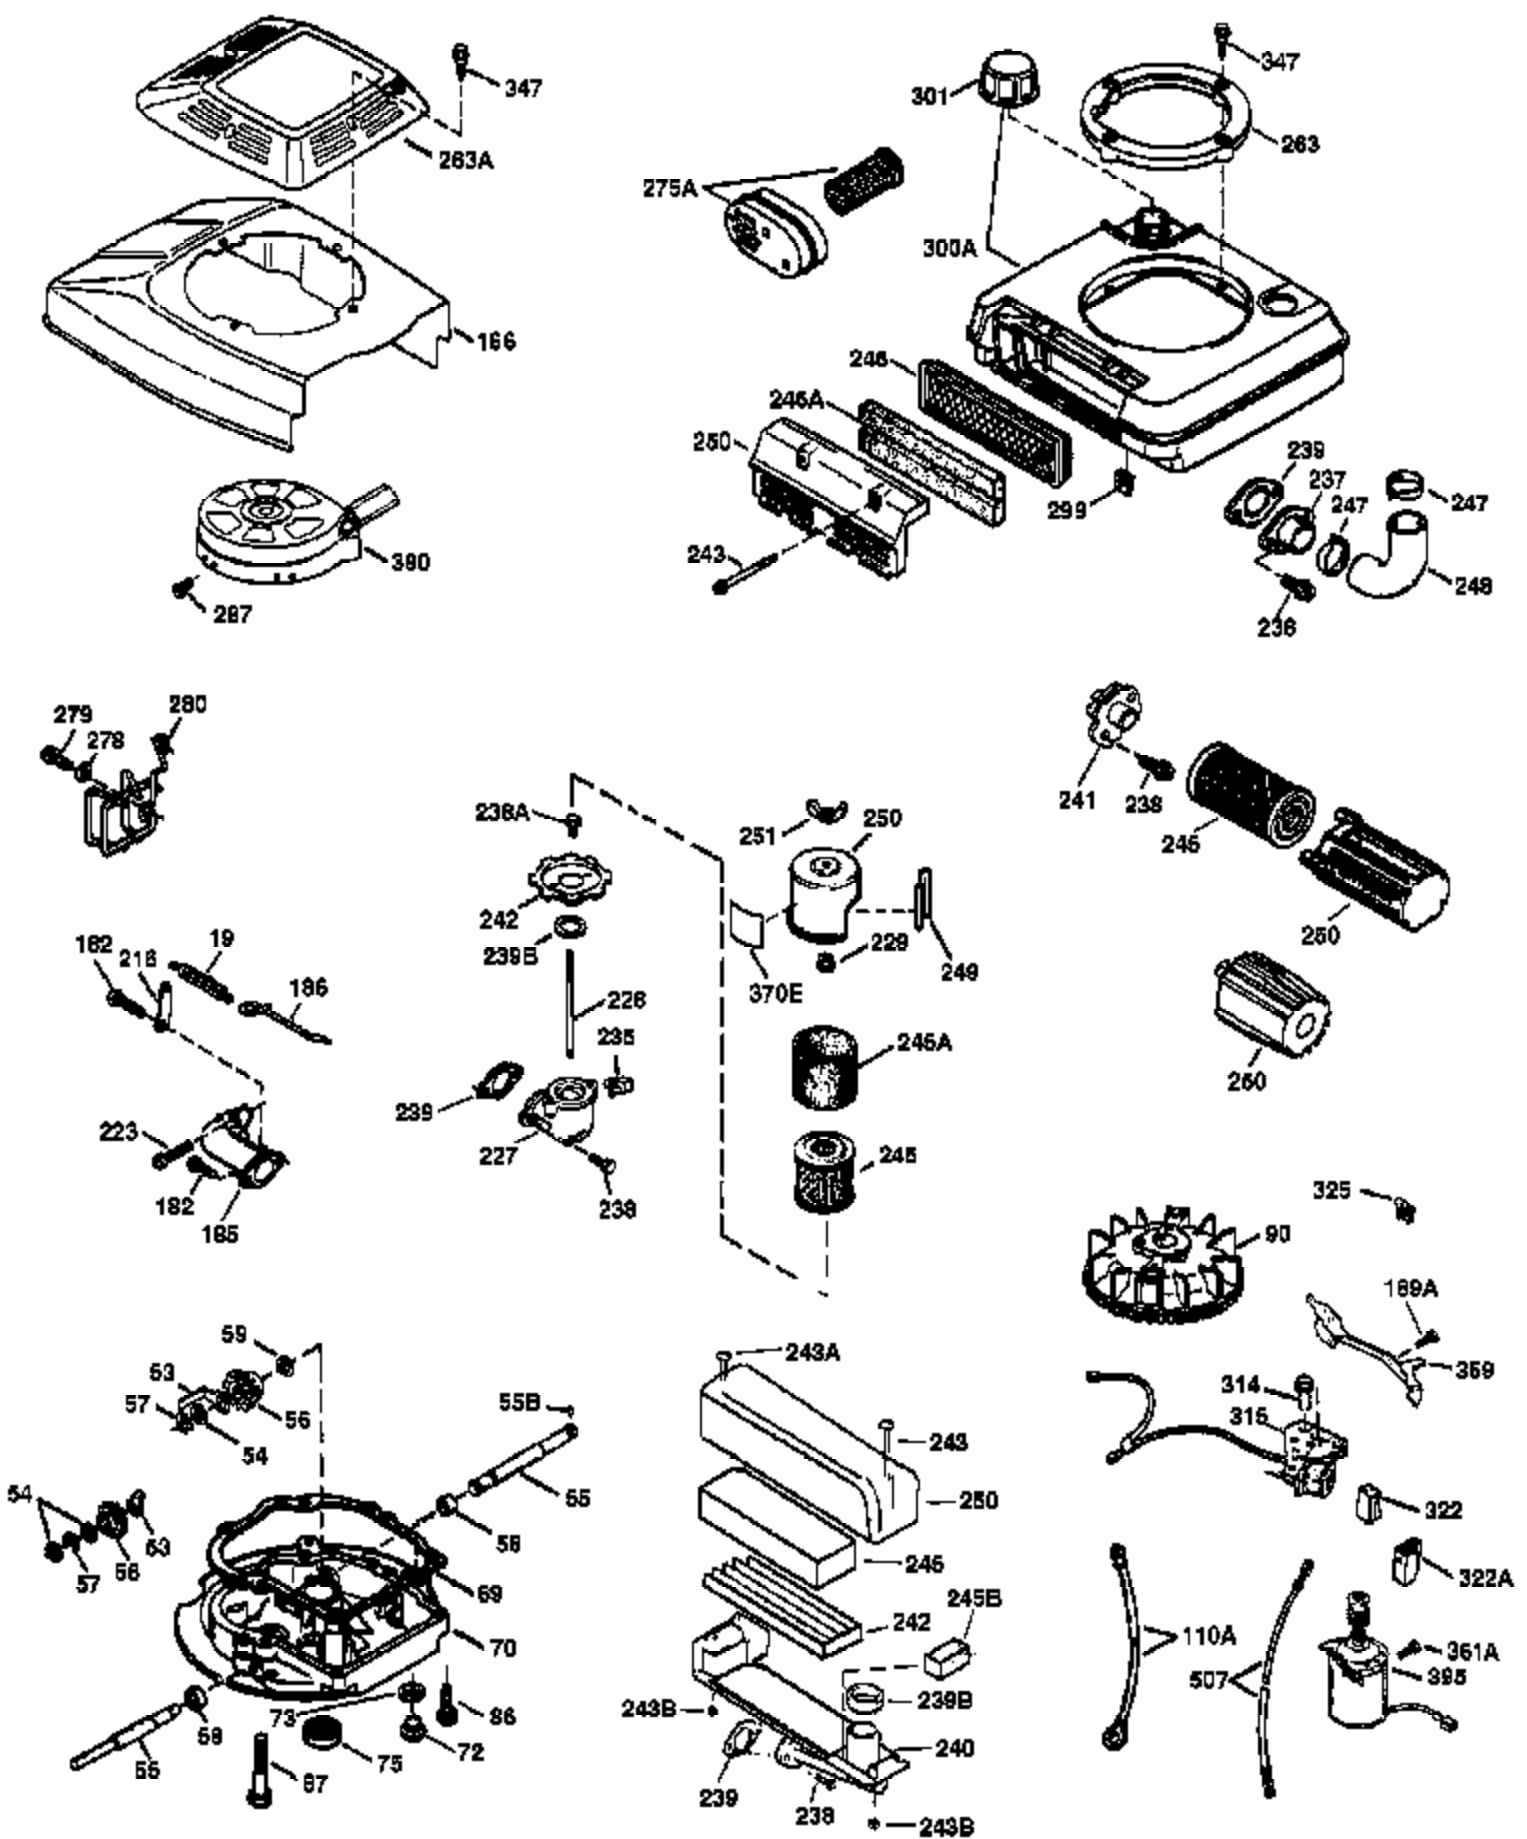

Ref #	Part Number	Qty	Description
19	36281	1	Extension Spring
69	35261	1	* Mounting Flange Gasket
70	34311D	1	Mounting Flange (Incl. 72 thru 83)
72	36083	1	Oil Drain Plug
75	27897	1	Oil Seal
86	650488	6	Screw, 1/4-20 x 1-1/4"
90	611112	1	Flywheel
110A	36230	1	Ground Wire
182	6201	2	Screw, 1/4-28 x 7/8"
185	31384A	1	Intake Pipe (Incl. 224)
186	34337	1	Governor Link
223	650451	2	Screw, 1/4-20 x 1"
238	650806	2	Screw, 10-32 x 5/8"
239	34338	1	* Air Cleaner Gasket
240	34858	1	Air Cleaner Body
245	34340	1	Air Cleaner Filter
250	34341B	1	Air Cleaner Cover
287	650926	2	Screw, 8-32 x 21/64"
301	33032	1	Fuel Cap
390	590694	1	Rewind Starter (NOTE: This engine could have been built with 590686 starter. Refer to the design of the air intake louvers for part identification. Individual starter parts do not interchange.)