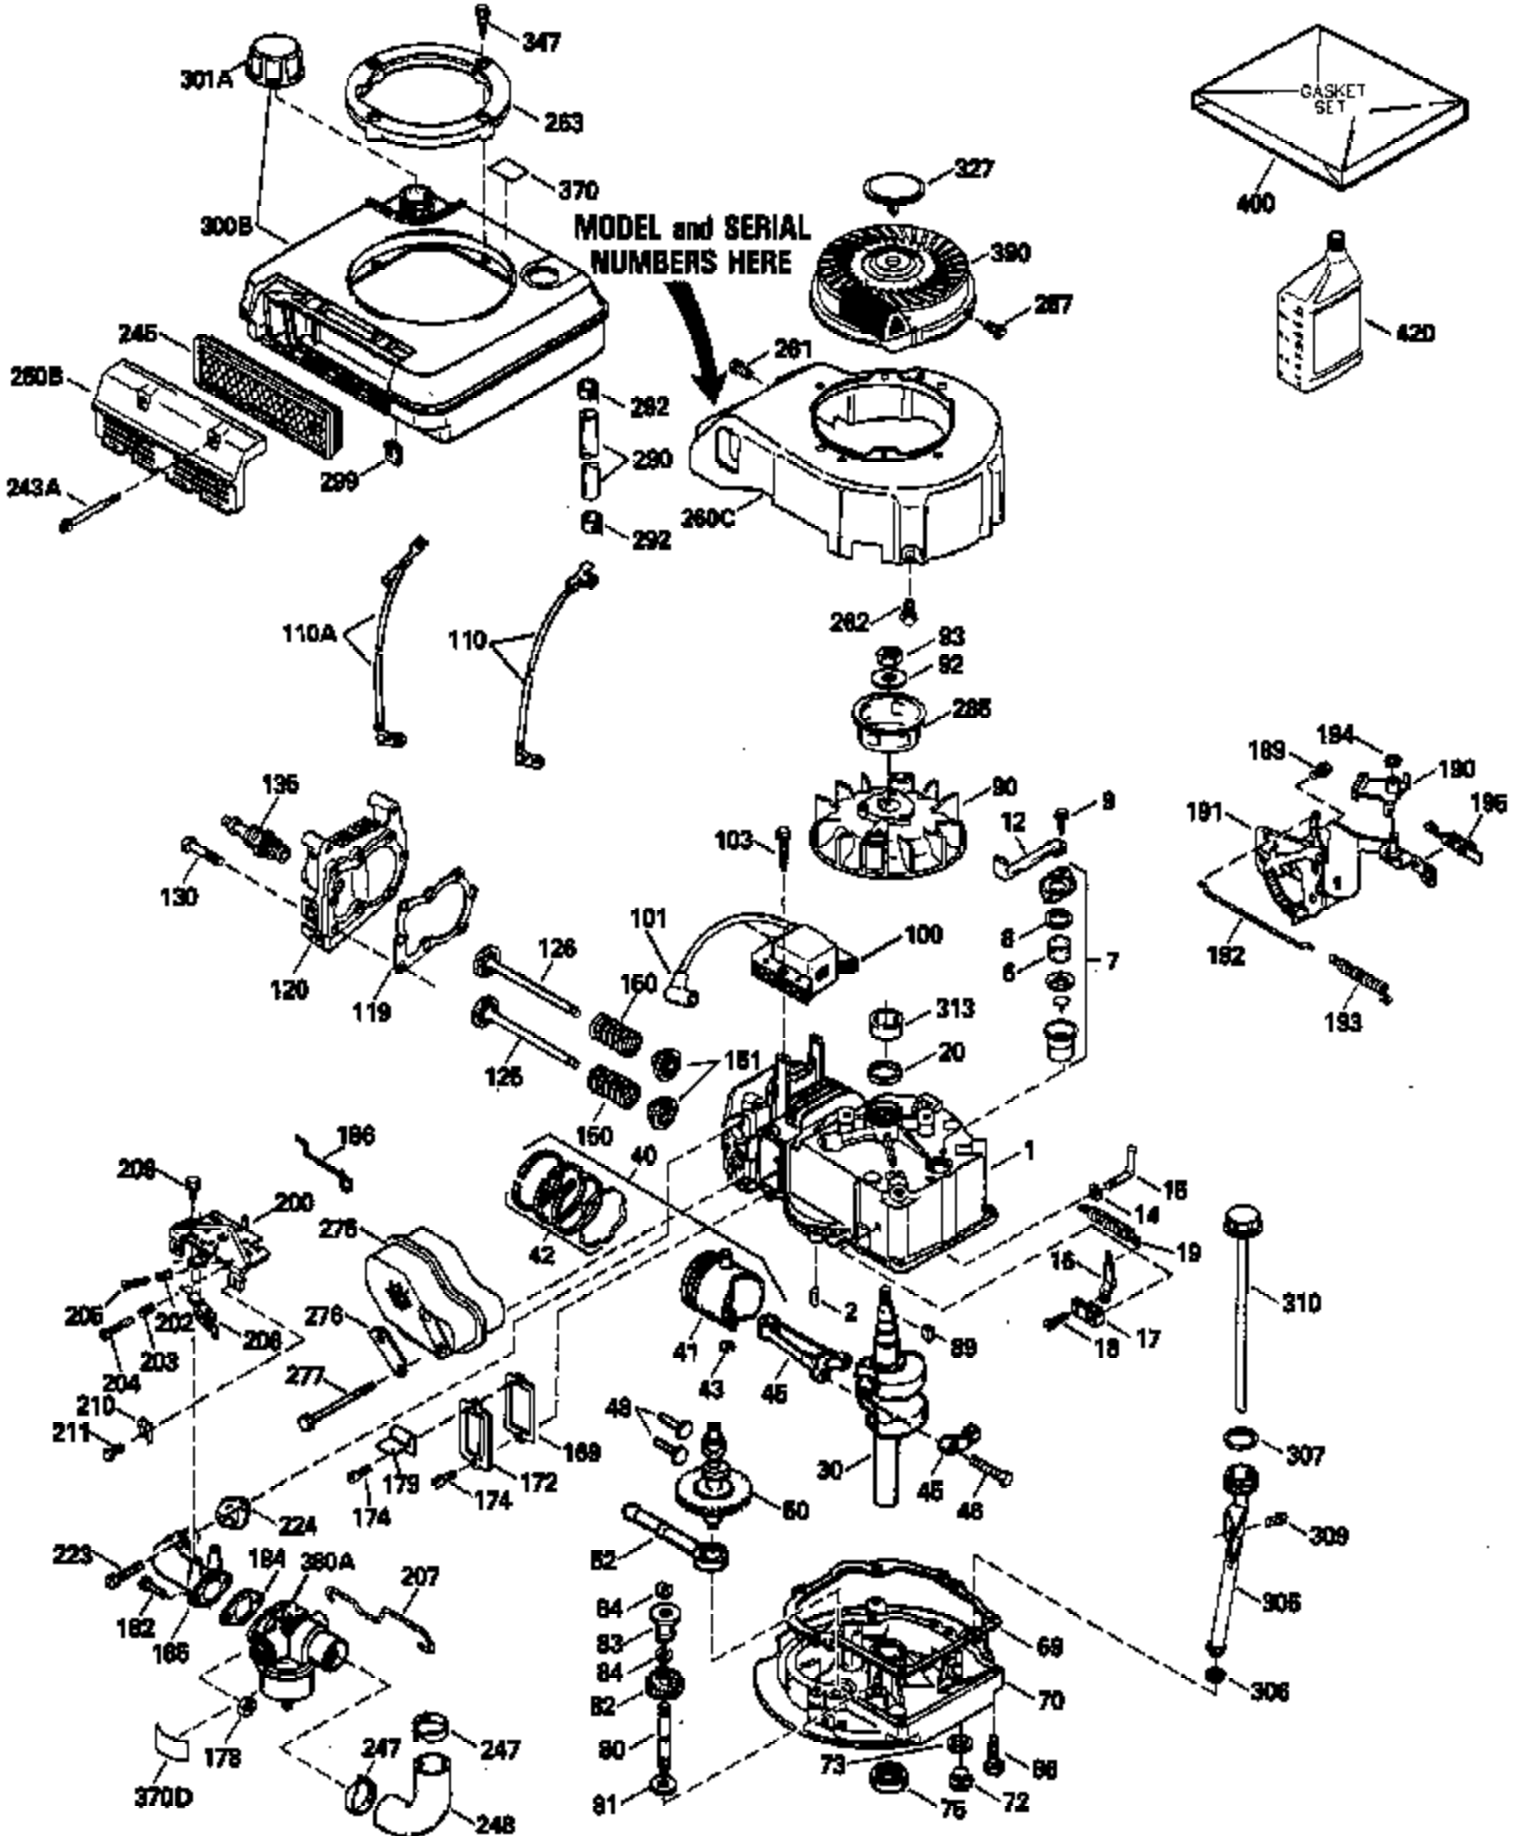

ILLUSTRATION SHOWS TYPICAL PARTS ONLY. ORDER BY PART NUMBER. PARTS NOT LISTED ARE SUPPLIED BY OEM.

Engine Parts List #1

Ref #	Part Number	Qty	Description
1	36478	1	Cylinder (Incl. 2,20 & 125)
2	26727	2	Dowel Pin
6	33734	1	Breather Element
7	34214A	1	Breather Ass'y. (Incl. 6,8,9,12,12B)
8	33735	1	* Breather Gasket
9	30200	2	Screw, 10-24 x 9/16"
12B	34695	1	Breather Tube Elbow
12	33886	1	Breather Tube
14	28277	1	Washer
15	30589	1	Governor Rod (Incl. 14)
16	32651	1	Governor Lever
17	31335	1	Governor Lever Clamp
18	650548	1	Screw, 8-32 x 5/16"
19	35998	1	Extension Spring
20	32600	1	Oil Seal
30	36215A	1	Crankshaft
40	36073	1	Piston, Pin & Ring Set (Std.)
40	36074	1	Piston, Pin & Ring Set (.010" OS)
40	36075	1	Piston, Pin & Ring Set (.020" OS)
41	36070	1	Piston & Pin Ass'y. (Std.) (Incl. 43)
41	36071	1	Piston & Pin Ass'y. (.010" OS) (Incl. 43)
41	36072	1	Piston & Pin Ass'y. (.020" OS) (Incl. 43)
42	36076	1	Ring Set (Std.)
42	36077	1	Ring Set (.010" OS)
42	36078	1	Ring Set (.020" OS)
43	20381	2	Piston Pin Retaining Ring
45	30963B	1	Connecting Rod Ass'y. (Incl. 46)
46	32610A	2	Connecting Rod Bolt
48	27241	2	Valve Lifter
50	35992	1	Camshaft (MCR)
52	29914	1	Oil Pump Ass'y.
69	35261	1	Mounting Flange Gasket
70	34311D	1	Mounting Flange (Incl. 72 thru 83)
72	36083	1	Oil Drain Plug
75	27897	1	Oil Seal
80	30574A	1	Governor Shaft
81	30590A	1	Washer
82	30591	1	Governor Gear Ass'y. (Incl. 81)
83	30588A	1	Governor Spool
86	650488	6	Screw, 1/4-20 x 1-1/4"
89	611004	1	Flywheel Key
90	611112	1	Flywheel
92	650815	1	Belleville Washer
93	650816	1	Flywheel Nut
100	34443A	1	Solid State Ignition
101	610118	1	Spark Plug Cover
103	651007	2	Screw, Torx T-15, 10-24 x 15/16"
110	34961	1	Ground Wire
119	36477	1	* Cylinder Head Gasket
120	36476	1	Cylinder Head
125	36471	1	Exhaust Valve (Std.) (Incl. 151)
125	36472	1	Exhaust Valve (1/32" OS) (Incl. 151)
126	29314B	1	Intake Valve (Std.) (Incl. 151)
126	29315C	1	Intake Valve (1/32" OS) (Incl. 151)
130	6021A	8	Screw, 5/16-18 x 1-1/2"
135	35395	1	Resistor Spark Plug (RJ19LM)
150	35991	2	Valve Spring
151	31673	2	Valve Spring Cap