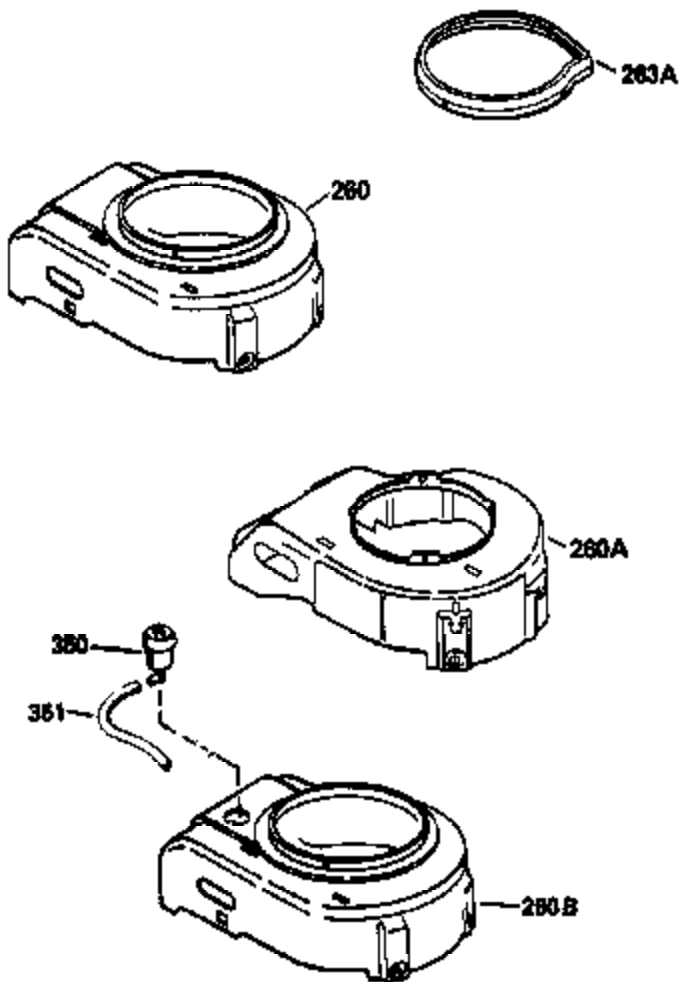

ILLUSTRATION SHOWS TYPICAL PARTS ONLY. ORDER BY PART NUMBER. PARTS NOT LISTED ARE SUPPLIED BY OEM.

Engine Parts List #2

Ref #	Part Number	Qty	Description
12B	34695	1	Breather Tube Elbow
40	36073	1	Piston, Pin & Ring Set (Std.)
40	36074	1	Piston, Pin & Ring Set (.010" OS)
40	36075	1	Piston, Pin & Ring Set (.020" OS)
69	35261	1	Mounting Flange Gasket
72	36083	1	Oil Drain Plug
75	27897	1	Oil Seal
86	650488	6	Screw, 1/4-20 x 1-1/4"
166	36600	1	Engine Shroud
238	650932	2	Screw, 10-32 x 49/64"
239	34338	1	* Air Cleaner Gasket
241	35797	1	Air Cleaner Collar
250	35986	1	Air Cleaner Cover
260	36599	1	Blower Housing
275	36473	1	Muffler (Incl. 277)
300	35586	1	Fuel Tank (Incl. 292 & 301)
301	36246	1	Fuel Cap
370A	36261	1	Lubrication Decal
380	632670	1	Carburetor (Incl. 184)
416	36085	1	Spark Arrestor Kit (Incl. 417)(Optional
417	650760	1	Screw, 8-32 x 3/8" (Optional)