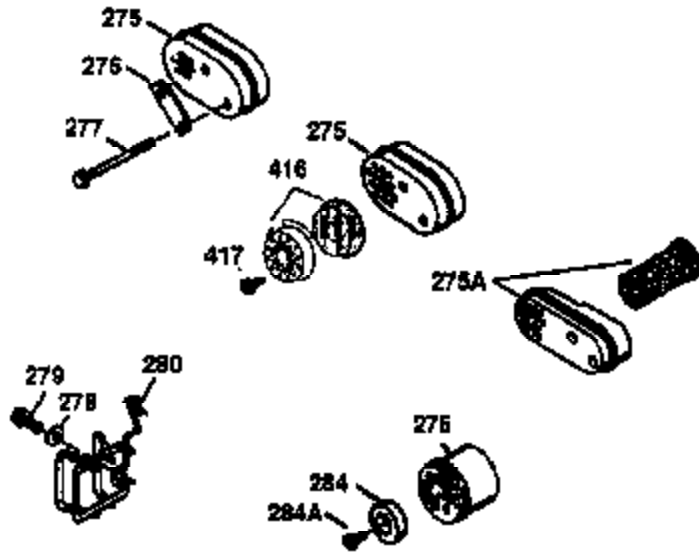

ILLUSTRATION SHOWS TYPICAL PARTS ONLY. ORDER BY PART NUMBER. PARTS NOT LISTED ARE SUPPLIED BY OEM.

VIEW 3 OF 3

Ref #	Part Number	Qty	Description
90	611112	1	Flywheel
238	650932	2	Screw, 10-32 x 49/64"
239	34338	1	* Air Cleaner Gasket
241	35797	1	Air Cleaner Collar
245	35066	1	Air Cleaner Filter
250	35986	1	Air Cleaner Cover
275A	35125	1	Spark Arrestor Muffler (Incl. 277A)(Optional)
275	36491	1	Muffler (Incl. 277)
276	33753	1	Locking Plate (Optional)
277	650988	2	Screw, 1/4-20 x 2-5/16"
277A	650795	2	Screw, 1/4-20 x 2-1/4" (Optional)