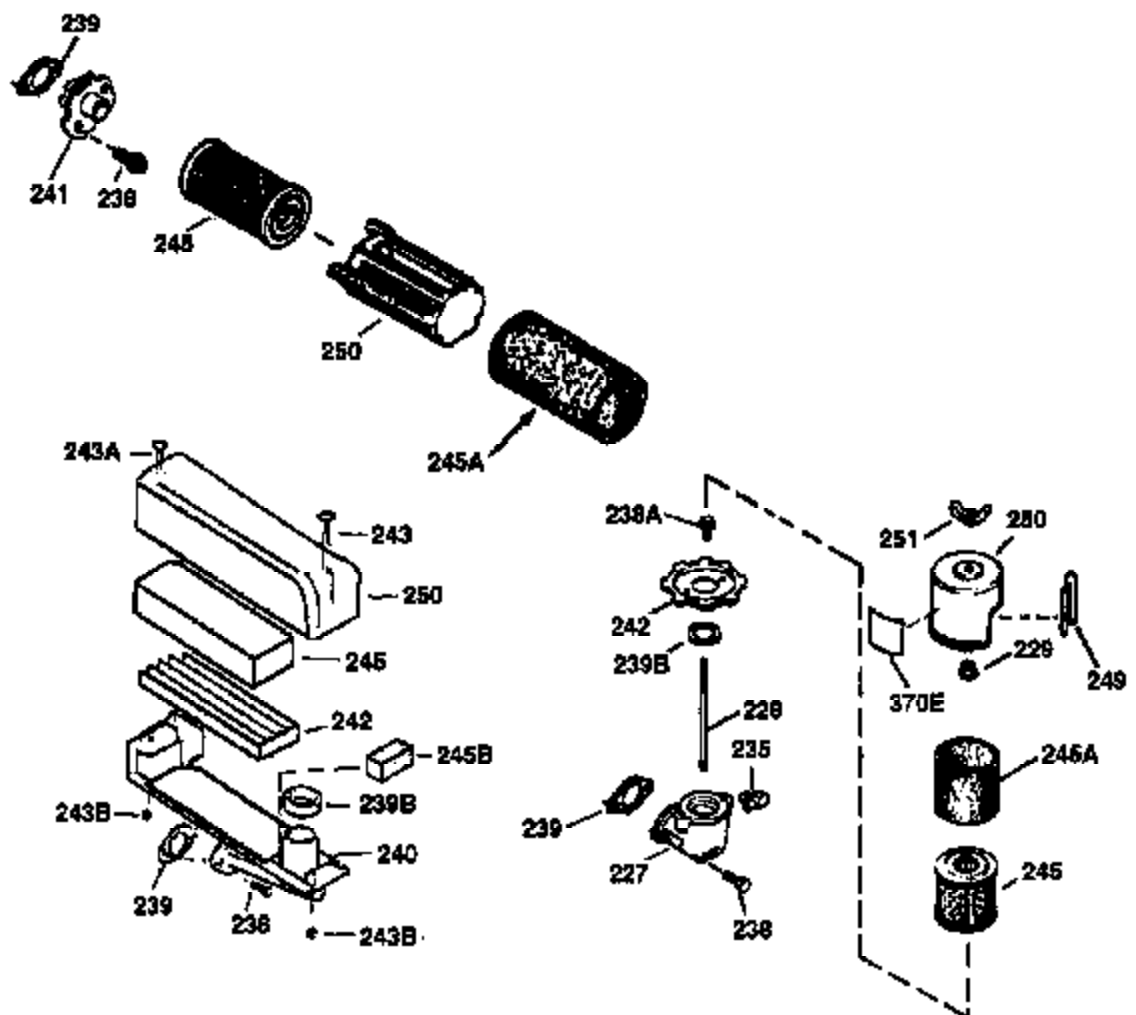

ILLUSTRATION SHOWS TYPICAL PARTS ONLY. ORDER BY PART NUMBER. PARTS NOT LISTED ARE SUPPLIED BY OEM.

VIEW 3 OF 3

Ref #	Part Number	Qty	Description
90	611112	1	Flywheel
238	650932	2	Screw, 10-32 x 49/64"
239	34338	1	* Air Cleaner Gasket
241	35797	1	Air Cleaner Collar
245	35066	1	Air Cleaner Filter
250	35986	1	Air Cleaner Cover
275A	35125	1	Spark Arrestor Muffler (Incl. 277A)(Optional)
275	36491	1	Muffler (Incl. 277)
276	33753	1	Locking Plate (Optional)
277	650988	2	Screw, 1/4-20 x 2-5/16"
277A	650795	2	Screw, 1/4-20 x 2-1/4" (Optional)