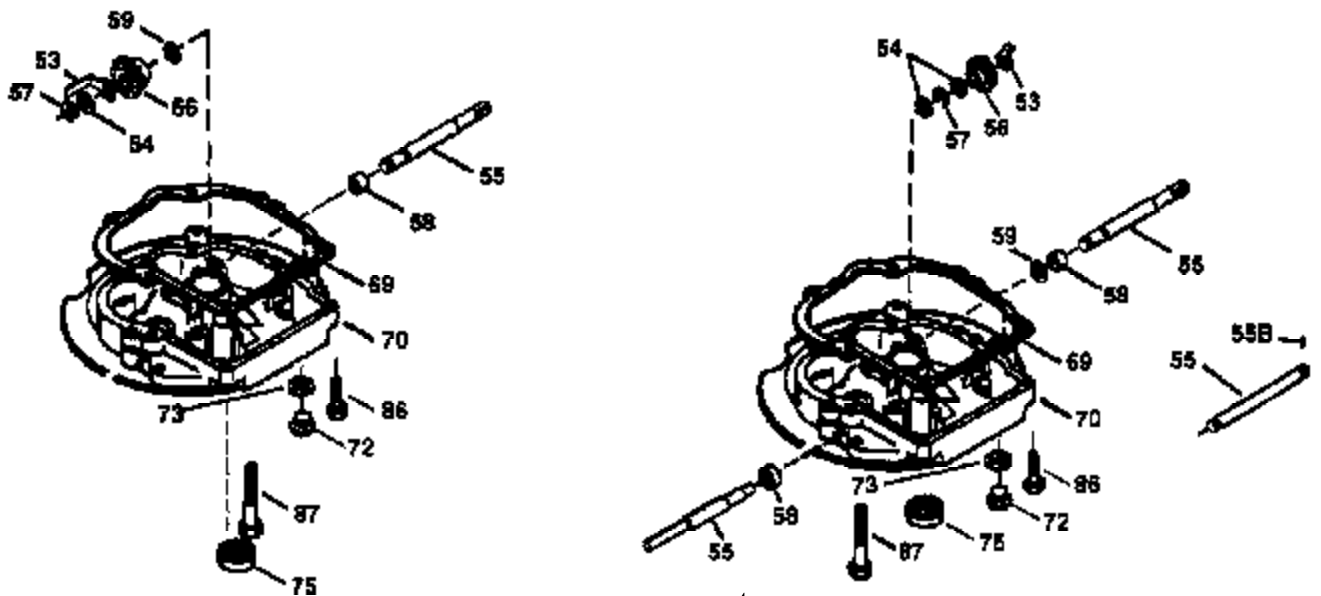

ILLUSTRATION SHOWS TYPICAL PARTS ONLY. ORDER BY PART NUMBER. PARTS NOT LISTED ARE SUPPLIED BY OEM.

VIEW 2 OF 3

Engine Parts List #2

Ref #	Part Number	Qty	Description
19	36281	1	Extension Spring
53	31745	1	Tang Washer
54	31747	1	Washer
55	35218A	1	P.T.O. Shaft
56	33401	1	R.H. Worm Gear
57	33537	1	Retainer Ring
58	31744	1	Oil Seal
69	35261	1	Mounting Flange Gasket
70	33535C	1	Mounting Flange (Incl. 58,72 thru 83)
72	36083	1	Oil Drain Plug
75	26208	1	Oil Seal
86	650488	5	Screw, 1/4-20 x 1-1/4"
87	650492	1	Screw, 1/4-20 x 2-1/4"
166	36600	1	Engine Shroud
182	6201	2	Screw, 1/4-28 x 7/8"
185	36544	1	Intake Pipe (Incl. 224)
186	34337	1	Governor Link
223	650451	2	Screw, 1/4-20 x 1"
238	650932	2	Screw, 10-32 x 49/64"
239	34338	1	* Air Cleaner Gasket
245	35066	1	Air Cleaner Filter
250	35986	1	Air Cleaner Cover
277A	650795	2	Screw, 1/4-20 x 2-1/4" (Optional)
287	650926	2	Screw, 8-32 x 21/64"
300	35586	1	Fuel Tank (Incl. 292 & 301)
301	35355	1	Fuel Cap
347	650898A	3	Screw, 10-32 x 27/32"
390	590702	1	Rewind Starter (NOTE: This engine could have been built with 590637 starter. Refer to the design of the air intake louvers for part identification. Individual starter parts do not interchange.)