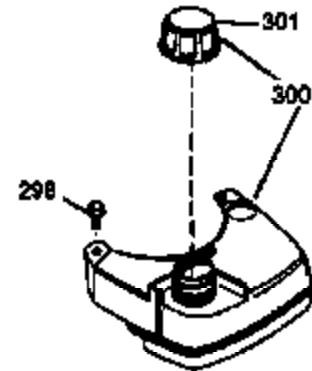

ILLUSTRATION SHOWS TYPICAL PARTS ONLY. ORDER BY PART NUMBER. PARTS NOT LISTED ARE SUPPLIED BY OEM.

VIEW 2 OF 3

Engine Parts List #2

Ref #	Part Number	Qty	Description
19	36281	1	Extension Spring
53	31745	1	Tang Washer
54	31747	1	Washer
55	35218A	1	P.T.O. Shaft
56	33401	1	R.H. Worm Gear
57	33537	1	Retainer Ring
58	31744	1	Oil Seal
69	35261	1	Mounting Flange Gasket
70	33535C	1	Mounting Flange (Incl. 58,72 thru 83)
72	36083	1	Oil Drain Plug
75	26208	1	Oil Seal
86	650488	5	Screw, 1/4-20 x 1-1/4"
87	650492	1	Screw, 1/4-20 x 2-1/4"
166	36600	1	Engine Shroud
182	6201	2	Screw, 1/4-28 x 7/8"
185	36544	1	Intake Pipe (Incl. 224)
186	34337	1	Governor Link
223	650451	2	Screw, 1/4-20 x 1"
238	650932	2	Screw, 10-32 x 49/64"
239	34338	1	* Air Cleaner Gasket
245	35066	1	Air Cleaner Filter
250	35986	1	Air Cleaner Cover
277A	650795	2	Screw, 1/4-20 x 2-1/4" (Optional)
287	650926	2	Screw, 8-32 x 21/64"
300	35586	1	Fuel Tank (Incl. 292 & 301)
301	35355	1	Fuel Cap
347	650898A	3	Screw, 10-32 x 27/32"
390	590702	1	Rewind Starter (NOTE: This engine could have been built with 590637 starter. Refer to the design of the air intake louvers for part identification. Individual starter parts do not interchange.)