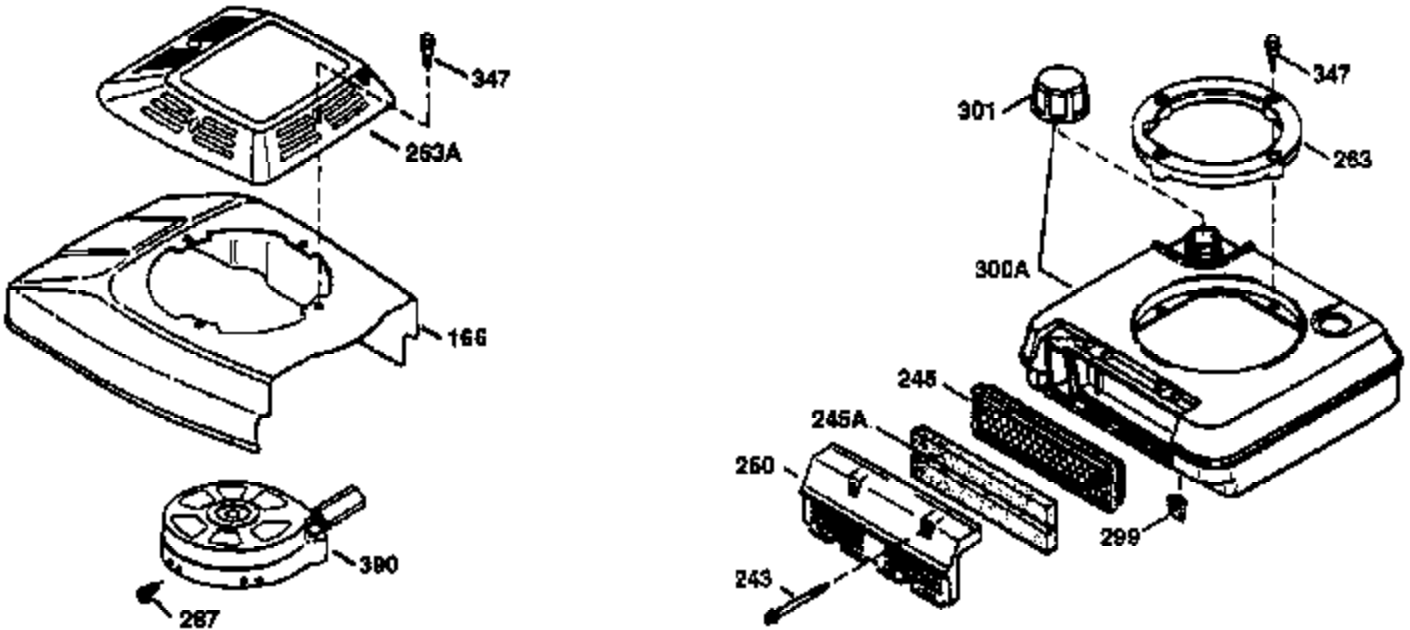

ILLUSTRATION SHOWS TYPICAL PARTS ONLY. ORDER BY PART NUMBER. PARTS NOT LISTED ARE SUPPLIED BY OEM.

VIEW 2 OF 3

Engine Parts List #2

Ref #	Part Number	Qty	Description
19	36281	1	Extension Spring
53	31745	1	Tang Washer
54	31747	1	Washer
55	35218A	1	P.T.O. Shaft
56	33401	1	R.H. Worm Gear
57	33537	1	Retainer Ring
58	31744	1	Oil Seal
69	35261	1	Mounting Flange Gasket
70	33535C	1	Mounting Flange (Incl. 58,72 thru 83)
72	36083	1	Oil Drain Plug
75	26208	1	Oil Seal
86	650488	5	Screw, 1/4-20 x 1-1/4"
87	650492	1	Screw, 1/4-20 x 2-1/4"
166	36600	1	Engine Shroud
182	6201	2	Screw, 1/4-28 x 7/8"
185	36544	1	Intake Pipe (Incl. 224)
186	34337	1	Governor Link
223	650451	2	Screw, 1/4-20 x 1"
238	650932	2	Screw, 10-32 x 49/64"
239	34338	1	* Air Cleaner Gasket
245	35066	1	Air Cleaner Filter
250	35986	1	Air Cleaner Cover
277A	650795	2	Screw, 1/4-20 x 2-1/4" (Optional)
287	650926	2	Screw, 8-32 x 21/64"
300	35586	1	Fuel Tank (Incl. 292 & 301)
301	35355	1	Fuel Cap
347	650898A	3	Screw, 10-32 x 27/32"
390	590702	1	Rewind Starter (NOTE: This engine could have been built with 590637 starter. Refer to the design of the air intake louvers for part identification. Individual starter parts do not interchange.)