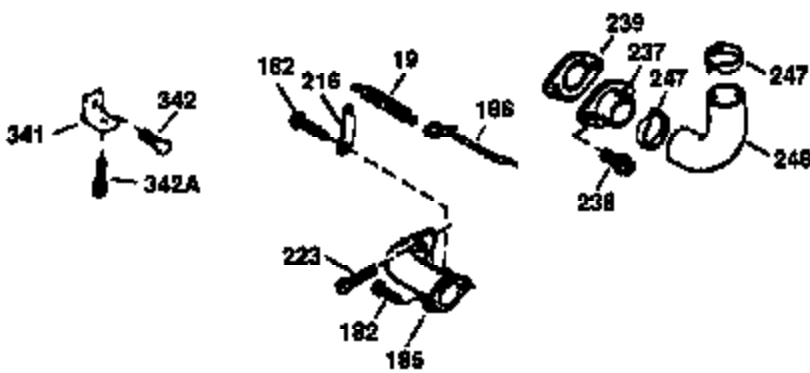

ILLUSTRATION SHOWS TYPICAL PARTS ONLY. ORDER BY PART NUMBER. PARTS NOT LISTED ARE SUPPLIED BY OEM.

VIEW 2 OF 3

Engine Parts List #2

Ref #	Part Number	Qty	Description
19	36281	1	Extension Spring
53	31745	1	Tang Washer
54	31747	1	Washer
55	35218A	1	P.T.O. Shaft
56	33401	1	R.H. Worm Gear
57	33537	1	Retainer Ring
58	31744	1	Oil Seal
69	35261	1	Mounting Flange Gasket
70	33535C	1	Mounting Flange (Incl. 58,72 thru 83)
72	36083	1	Oil Drain Plug
75	26208	1	Oil Seal
86	650488	5	Screw, 1/4-20 x 1-1/4"
87	650492	1	Screw, 1/4-20 x 2-1/4"
166	36600	1	Engine Shroud
182	6201	2	Screw, 1/4-28 x 7/8"
185	36544	1	Intake Pipe (Incl. 224)
186	34337	1	Governor Link
223	650451	2	Screw, 1/4-20 x 1"
238	650932	2	Screw, 10-32 x 49/64"
239	34338	1	* Air Cleaner Gasket
245	35066	1	Air Cleaner Filter
250	35986	1	Air Cleaner Cover
277A	650795	2	Screw, 1/4-20 x 2-1/4" (Optional)
287	650926	2	Screw, 8-32 x 21/64"
300	35586	1	Fuel Tank (Incl. 292 & 301)
301	35355	1	Fuel Cap
347	650898A	3	Screw, 10-32 x 27/32"
390	590702	1	Rewind Starter (NOTE: This engine could have been built with 590637 starter. Refer to the design of the air intake louvers for part identification. Individual starter parts do not interchange.)