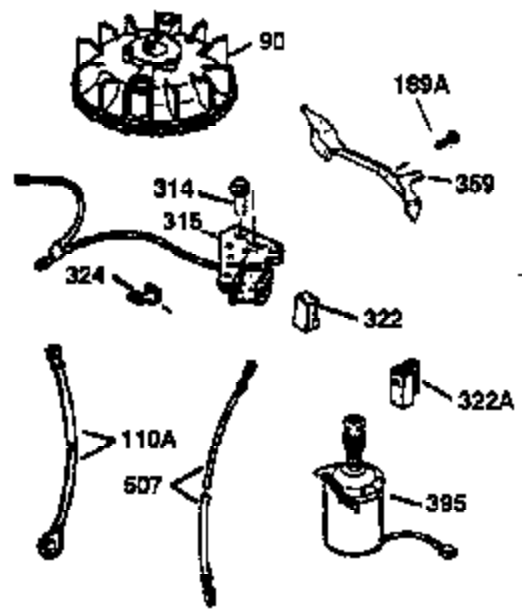

ILLUSTRATION SHOWS TYPICAL PARTS ONLY. ORDER BY PART NUMBER. PARTS NOT LISTED ARE SUPPLIED BY OEM.

VIEW 3 OF 3

Ref #	Part Number	Qty	Description
90	611112	1	Flywheel
238	650932	2	Screw, 10-32 x 49/64"
239	34338	1	* Air Cleaner Gasket
241	35797	1	Air Cleaner Collar
245	35066	1	Air Cleaner Filter
250	35986	1	Air Cleaner Cover
275A	35125	1	Spark Arrestor Muffler (Incl. 277A)(Optional)
275	36491	1	Muffler (Incl. 277)
276	33753	1	Locking Plate (Optional)
277	650988	2	Screw, 1/4-20 x 2-5/16"
277A	650795	2	Screw, 1/4-20 x 2-1/4" (Optional)