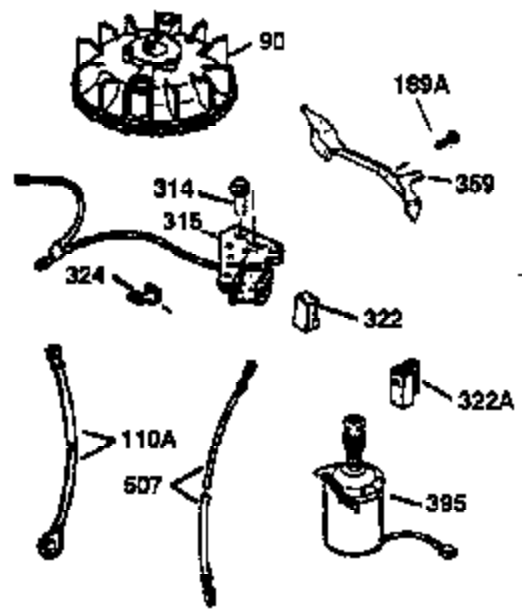

ILLUSTRATION SHOWS TYPICAL PARTS ONLY. ORDER BY PART NUMBER. PARTS NOT LISTED ARE SUPPLIED BY OEM.

VIEW 3 OF 3

Ref #	Part Number	Qty	Description
90	611112	1	Flywheel
238	650932	2	Screw, 10-32 x 49/64"
239	34338	1	* Air Cleaner Gasket
241	35797	1	Air Cleaner Collar
245	35066	1	Air Cleaner Filter
250	35986	1	Air Cleaner Cover
275	36473	1	Muffler (Incl. 277)
277	650988	2	Screw, 1/4-20 x 2-5/16"
416	36085	1	Spark Arrestor Kit (Incl. 417)(Optional)
417	650760	1	Screw, 8-32 x 3/8" (Optional)