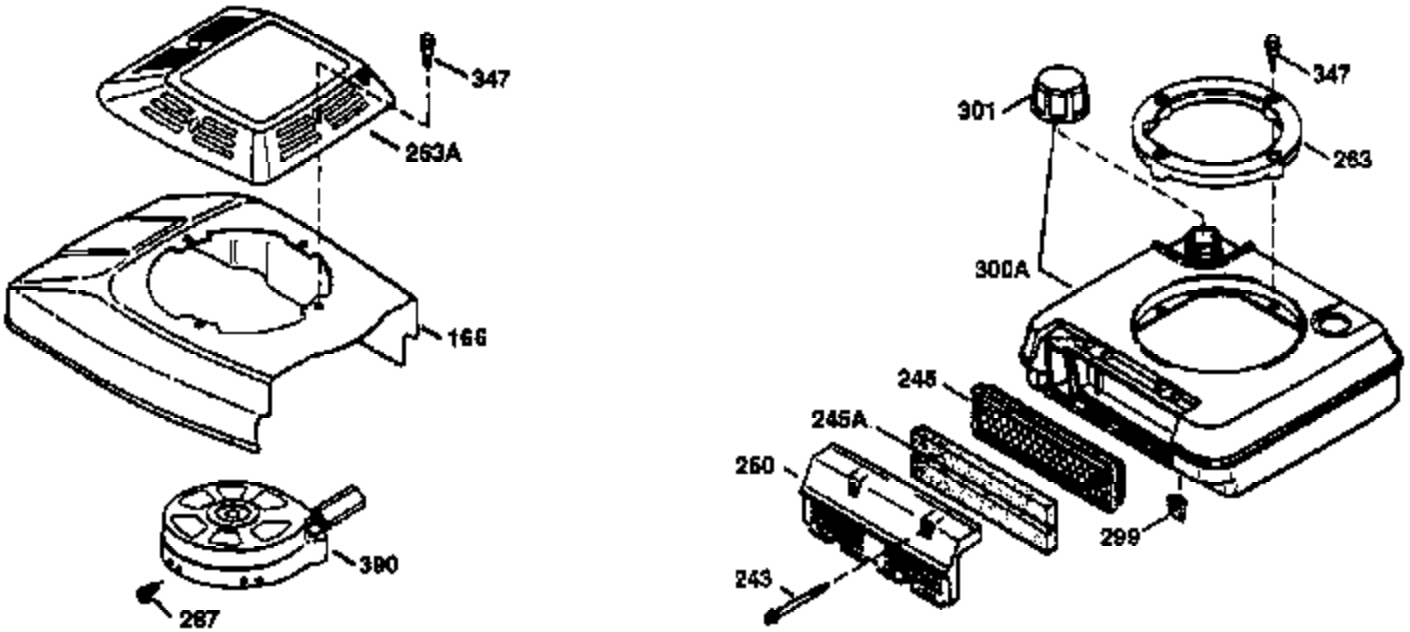

ILLUSTRATION SHOWS TYPICAL PARTS ONLY. ORDER BY PART NUMBER. PARTS NOT LISTED ARE SUPPLIED BY OEM.

VIEW 2 OF 3

Ref #	Part Number	Qty	Description
19	36281	1	Extension Spring
69	35261	1	Mounting Flange Gasket
70	34311D	1	Mounting Flange (Incl. 72 thru 83)
72	36083	1	Oil Drain Plug
75	27897	1	Oil Seal
86	650488	6	Screw, 1/4-20 x 1-1/4"
166	36600	1	Engine Shroud
182	6201	2	Screw, 1/4-28 x 7/8"
185	36544	1	Intake Pipe (Incl. 224)
186	34337	1	Governor Link
223	650451	2	Screw, 1/4-20 x 1"
238	650932	2	Screw, 10-32 x 49/64"
239	34338	1	* Air Cleaner Gasket
245	35066	1	Air Cleaner Filter
250	35986	1	Air Cleaner Cover
287	650926	2	Screw, 8-32 x 21/64"
300	35586	1	Fuel Tank (Incl. 292 & 301)
301	35355	1	Fuel Cap
347	650898A	3	10-32 x 27/32"
390	590702	1	Rewind Starter (NOTE: This engine could have been built with 590637 starter. Refer to the design of the air intake louvers for part identification. Individual starter parts do not interchange.)