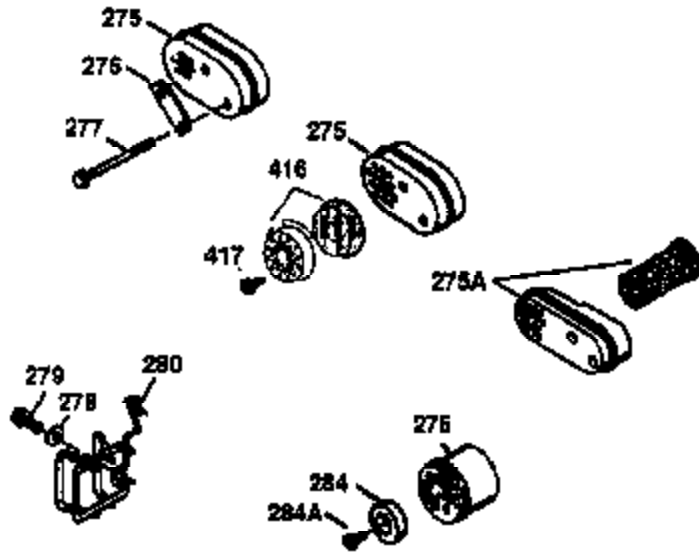

ILLUSTRATION SHOWS TYPICAL PARTS ONLY. ORDER BY PART NUMBER. PARTS NOT LISTED ARE SUPPLIED BY OEM.

VIEW 3 OF 3

Ref #	Part Number	Qty	Description
90	611112	1	Flywheel
238	650932	2	Screw, 10-32 x 49/64"
239	34338	1	* Air Cleaner Gasket
241	35797	1	Air Cleaner Collar
245	35066	1	Air Cleaner Filter
250	35986	1	Air Cleaner Cover
275	36473	1	Muffler (Incl. 277)
277	650988	2	Screw, 1/4-20 x 2-5/16"
416	36085	1	Spark Arrestor Kit (Incl. 417)(Optional)
417	650760	1	Screw, 8-32 x 3/8" (Optional)