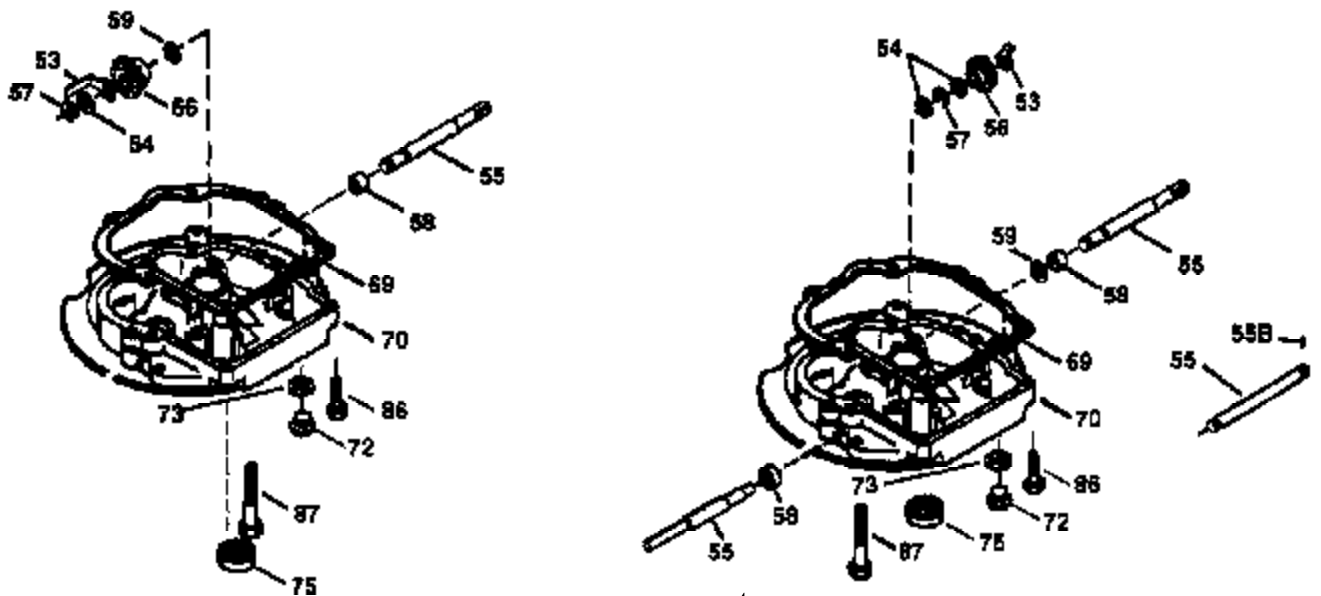

ILLUSTRATION SHOWS TYPICAL PARTS ONLY. ORDER BY PART NUMBER. PARTS NOT LISTED ARE SUPPLIED BY OEM.

VIEW 2 OF 3

Ref #	Part Number	Qty	Description
19	36281	1	Extension Spring
69	35261	1	Mounting Flange Gasket
70	34311D	1	Mounting Flange (Incl. 72 thru 83)
72	36083	1	Oil Drain Plug
75	27897	1	Oil Seal
86	650488	6	Screw, 1/4-20 x 1-1/4"
166	36600	1	Engine Shroud
182	6201	2	Screw, 1/4-28 x 7/8"
185	36544	1	Intake Pipe (Incl. 224)
186	34337	1	Governor Link
223	650451	2	Screw, 1/4-20 x 1"
238	650932	2	Screw, 10-32 x 49/64"
239	34338	1	* Air Cleaner Gasket
245	35066	1	Air Cleaner Filter
250	35986	1	Air Cleaner Cover
287	650926	2	Screw, 8-32 x 21/64"
300	35586	1	Fuel Tank (Incl. 292 & 301)
301	35355	1	Fuel Cap
347	650898A	3	10-32 x 27/32"
390	590702	1	Rewind Starter (NOTE: This engine could have been built with 590637 starter. Refer to the design of the air intake louvers for part identification. Individual starter parts do not interchange.)