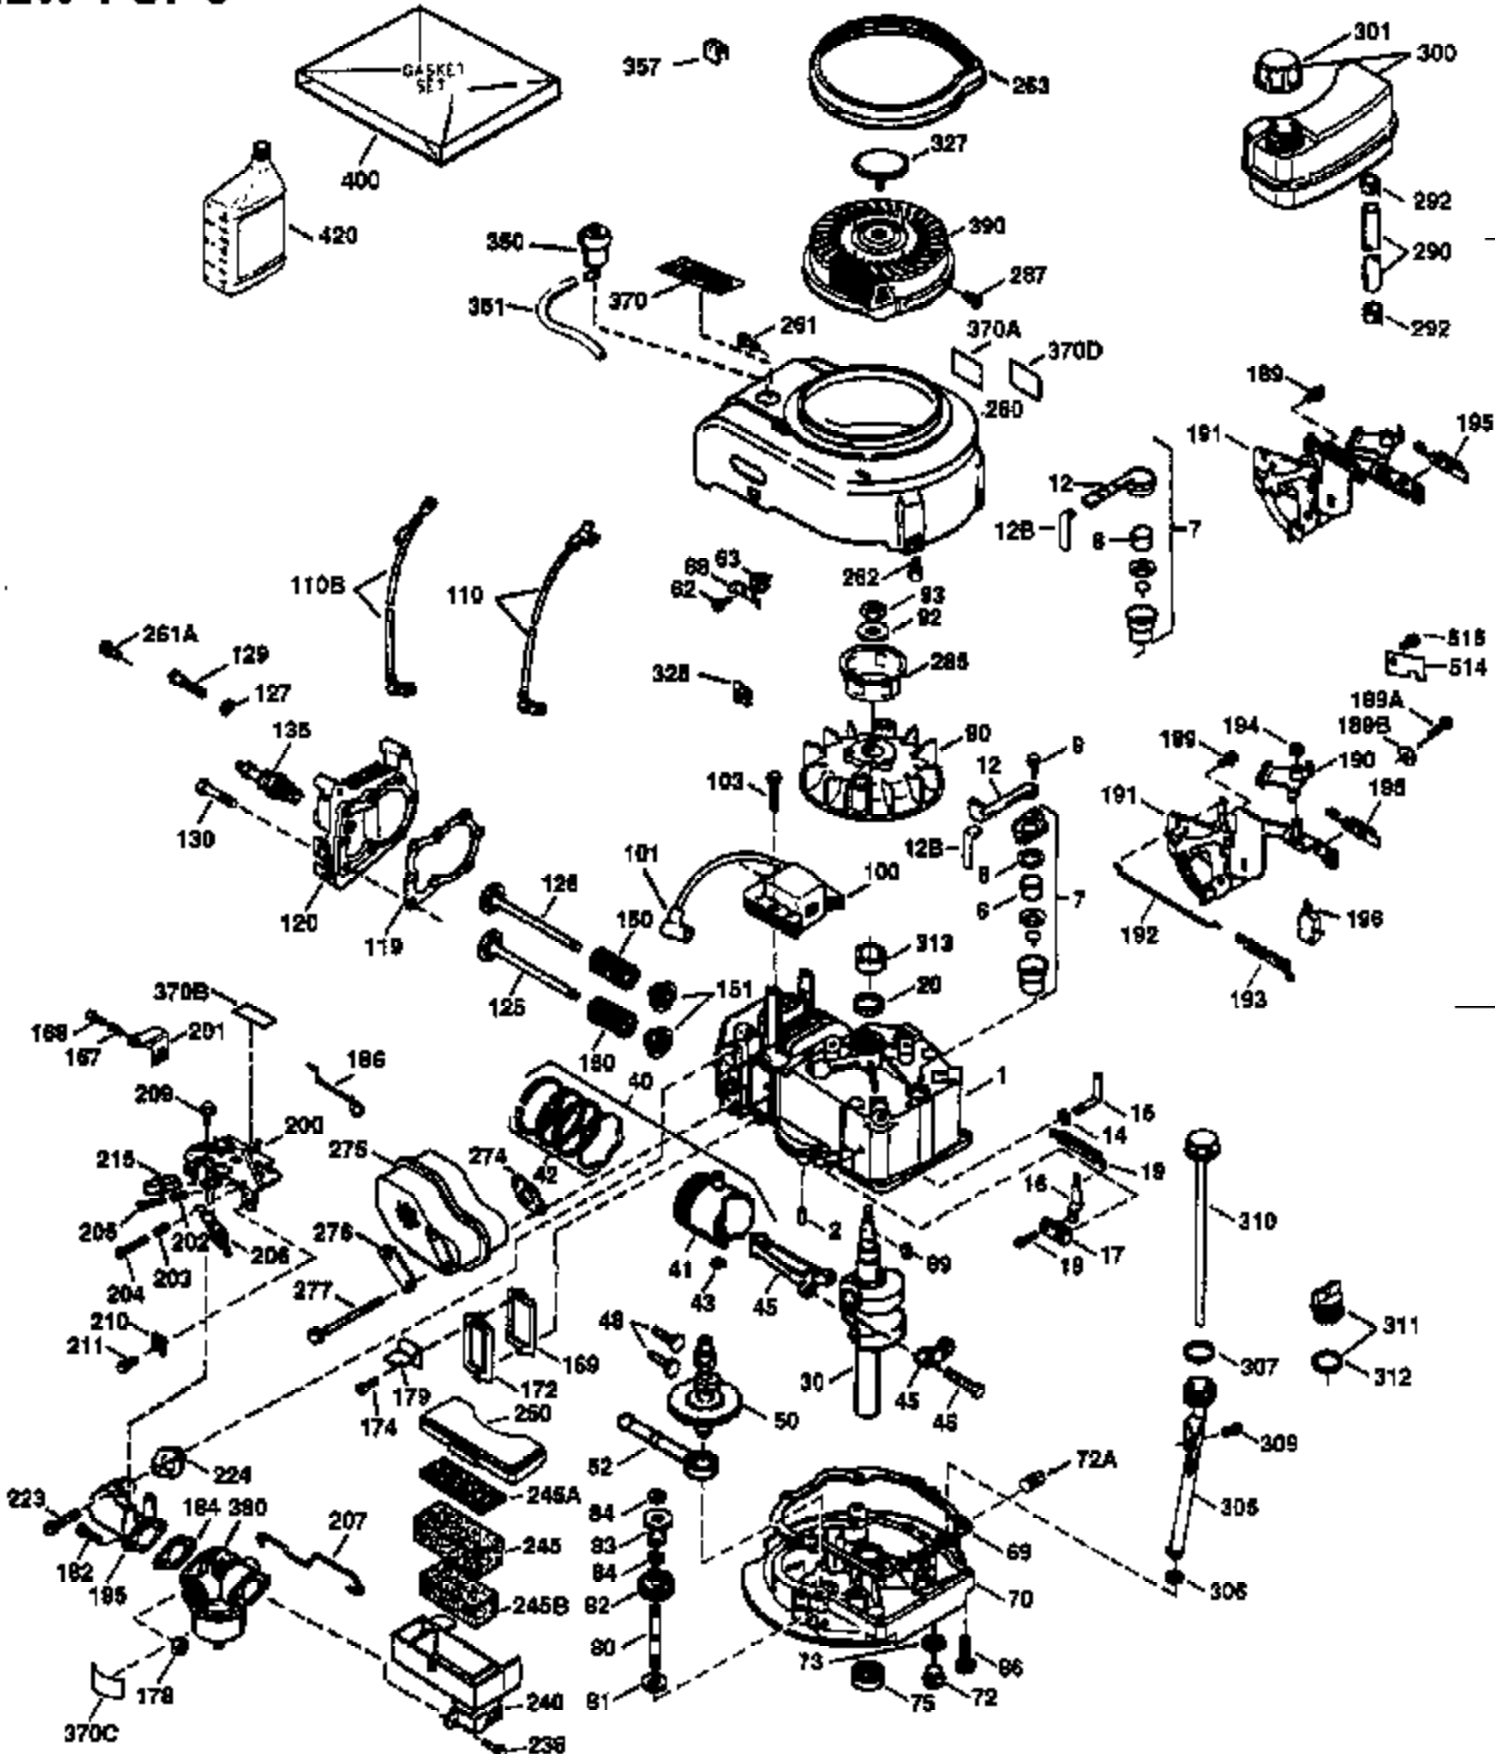

## Engine Parts List #1

Ref #	Part Number	Qty	Description
1	36478A	1	Cylinder (Incl. 2,7,20 & 125)
2	26727	2	Dowel Pin
6	33734	1	Breather Element
7	36557	1	Breather Body Ass'y. (Incl. 6 & 12)
12B	34695	1	Breather Tube Elbow
12	36558	1	Breather Cover & Tube (Incl. 12B)
14	28277	1	Washer
15	30589	1	Governor Rod (Incl. 14)
16	32651	1	Governor Lever
17	31335	1	Governor Lever Clamp
18	650548	1	Screw, 8-32 x 5/16"
19	36281	1	Extension Spring
20	32600	1	Oil Seal
30	36215A	1	Crankshaft
40	36073	1	Piston, Pin & Ring Set (Std.)
40	36074	1	Piston, Pin & Ring Set (.010" OS)
40	36075	1	Piston, Pin & Ring Set (.020" OS)
41	36070	1	Piston & Pin Ass'y. (Std.) (Incl. 43)
41	36071	1	Piston & Pin Ass'y. (.010" OS) (Incl. 43)
41	36072	1	Piston & Pin Ass'y. (.020" OS) (Incl. 43)
42	36076	1	Ring Set (Std.)
42	36077	1	Ring Set (.010" OS)
42	36078	1	Ring Set (.020" OS)
43	20381	2	Piston Pin Retaining Ring
45	30963B	1	Connecting Rod Ass'y. (Incl. 46)
46	32610A	2	Connecting Rod Bolt
48	27241	2	Valve Lifter
50	35992	1	Camshaft (MCR)
52	29914	1	Oil Pump Ass'y.
69	35261	1	Mounting Flange Gasket
70	34311D	1	Mounting Flange (Incl. 72 thru 83)
72	36083	1	Oil Drain Plug
75	27897	1	Oil Seal
80	30574A	1	Governor Shaft
81	30590A	1	Washer
82	30591	1	Governor Gear Ass'y. (Incl. 81)
83	30588A	1	Governor Spool
86	650488	6	Screw, 1/4-20 x 1-1/4"
89	611004	1	Flywheel Key
90	611112	1	Flywheel
92	650815	1	Belleville Washer
93	650816	1	Flywheel Nut
100	34443A	1	Solid State Ignition
101	610118	1	Spark Plug Cover
103	650814	2	Screw, Torx T-15, 10-24 x 1"
110	34961	1	Ground Wire
119	36477	1	* Cylinder Head Gasket
120	36476	1	Cylinder Head
125	36471	1	Exhaust Valve (Std.) (Incl. 151)
125	36472	1	Exhaust Valve (1/32" OS) (Incl. 151)
126	29314B	1	Intake Valve (Std.) (Incl. 151)
126	29315C	1	Intake Valve (1/32" OS) (Incl. 151)
130	6021A	8	Screw, 5/16-18 x 1-1/2"
135	35395	1	Resistor Spark Plug (RJ19LM)
150	35991	2	Valve Spring
151	31673	2	Valve Spring Cap
169	27234A	1	* Valve Cover Gasket
172	32755	1	Valve Cover