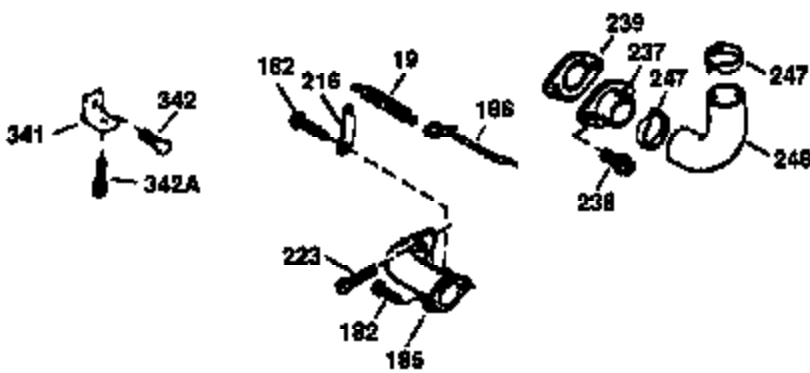

ILLUSTRATION SHOWS TYPICAL PARTS ONLY. ORDER BY PART NUMBER. PARTS NOT LISTED ARE SUPPLIED BY OEM.

VIEW 2 OF 3

Ref #	Part Number	Qty	Description
19	36281	1	Extension Spring
69	35261	1	Mounting Flange Gasket
70	34311D	1	Mounting Flange (Incl. 72 thru 83)
72	36083	1	Oil Drain Plug
75	27897	1	Oil Seal
86	650488	6	Screw, 1/4-20 x 1-1/4"
166	36600	1	Engine Shroud
182	6201	2	Screw, 1/4-28 x 7/8"
185	36544	1	Intake Pipe (Incl. 224)
186	34337	1	Governor Link
223	650451	2	Screw, 1/4-20 x 1"
238	650932	2	Screw, 10-32 x 49/64"
239	34338	1	* Air Cleaner Gasket
245	35066	1	Air Cleaner Filter
250	35986	1	Air Cleaner Cover
287	650926	2	Screw, 8-32 x 21/64"
300	35586	1	Fuel Tank (Incl. 292 & 301)
301	35355	1	Fuel Cap
347	650898A	3	10-32 x 27/32"
390	590702	1	Rewind Starter (NOTE: This engine could have been built with 590637 starter. Refer to the design of the air intake louvers for part identification. Individual starter parts do not interchange.)