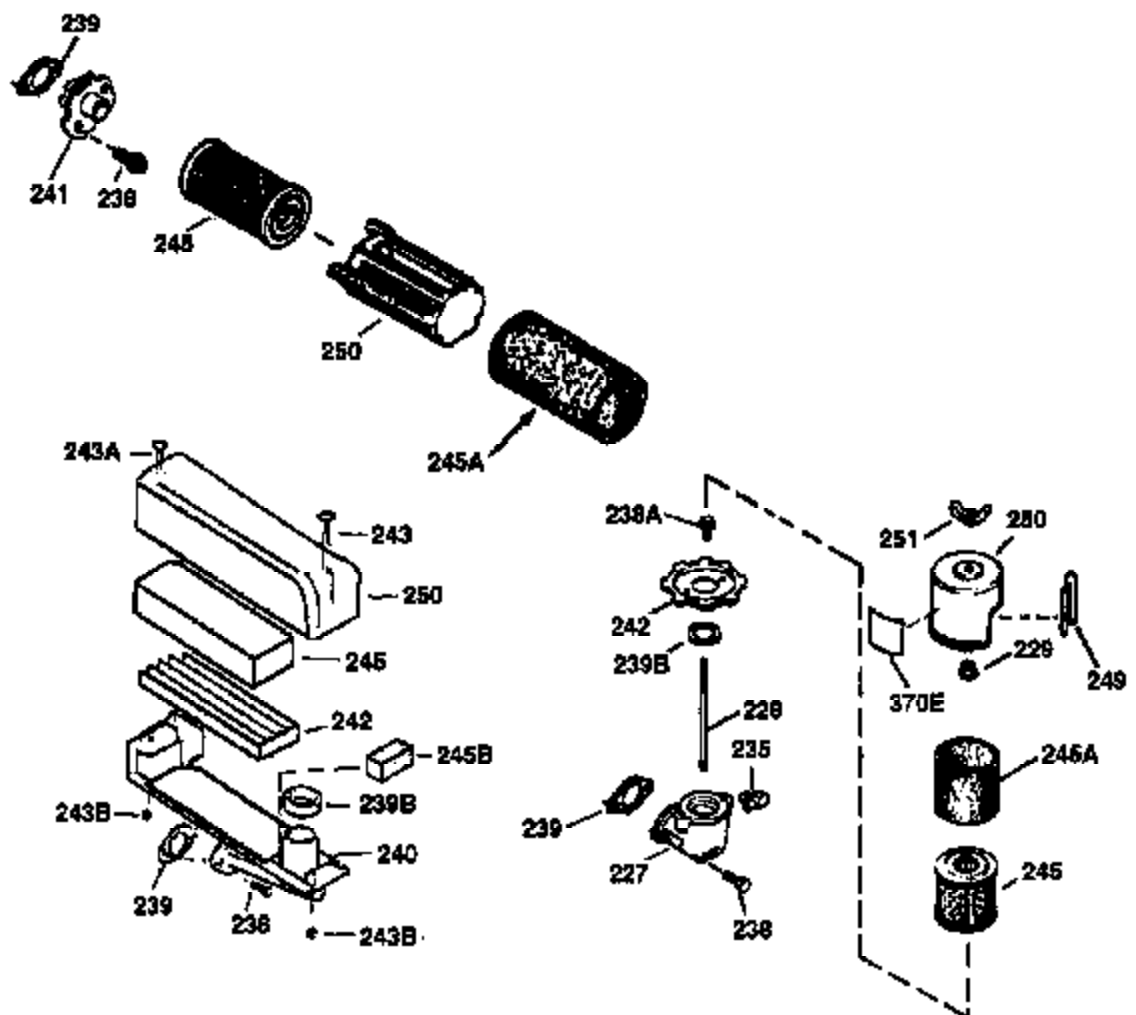

ILLUSTRATION SHOWS TYPICAL PARTS ONLY. ORDER BY PART NUMBER. PARTS NOT LISTED ARE SUPPLIED BY OEM.

VIEW 3 OF 3

Ref #	Part Number	Qty	Description
90	611112	1	Flywheel
238	650932	2	Screw, 10-32 x 49/64"
239	34338	1	* Air Cleaner Gasket
241	35797	1	Air Cleaner Collar
245	35066	1	Air Cleaner Filter
250	35986	1	Air Cleaner Cover
275	36473	1	Muffler (Incl. 277)
277	650988	2	Screw, 1/4-20 x 2-5/16"
416	36085	1	Spark Arrestor Kit (Incl. 417)(Optional)
417	650760	1	Screw, 8-32 x 3/8" (Optional)