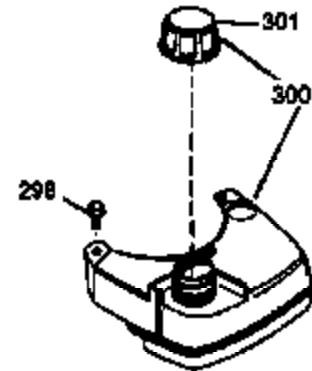

ILLUSTRATION SHOWS TYPICAL PARTS ONLY. ORDER BY PART NUMBER. PARTS NOT LISTED ARE SUPPLIED BY OEM.

VIEW 2 OF 3

Ref #	Part Number	Qty	Description
19	36281	1	Extension Spring
69	35261	1	Mounting Flange Gasket
70	34311D	1	Mounting Flange (Incl. 72 thru 83)
72	36083	1	Oil Drain Plug
75	27897	1	Oil Seal
86	650488	6	Screw, 1/4-20 x 1-1/4"
166	36600	1	Engine Shroud
182	6201	2	Screw, 1/4-28 x 7/8"
185	36544	1	Intake Pipe (Incl. 224)
186	34337	1	Governor Link
223	650451	2	Screw, 1/4-20 x 1"
238	650932	2	Screw, 10-32 x 49/64"
239	34338	1	* Air Cleaner Gasket
245	35066	1	Air Cleaner Filter
250	35986	1	Air Cleaner Cover
287	650926	2	Screw, 8-32 x 21/64"
300	35586	1	Fuel Tank (Incl. 292 & 301)
301	35355	1	Fuel Cap
347	650898A	3	10-32 x 27/32"
390	590702	1	Rewind Starter (NOTE: This engine could have been built with 590637 starter. Refer to the design of the air intake louvers for part identification. Individual starter parts do not interchange.)