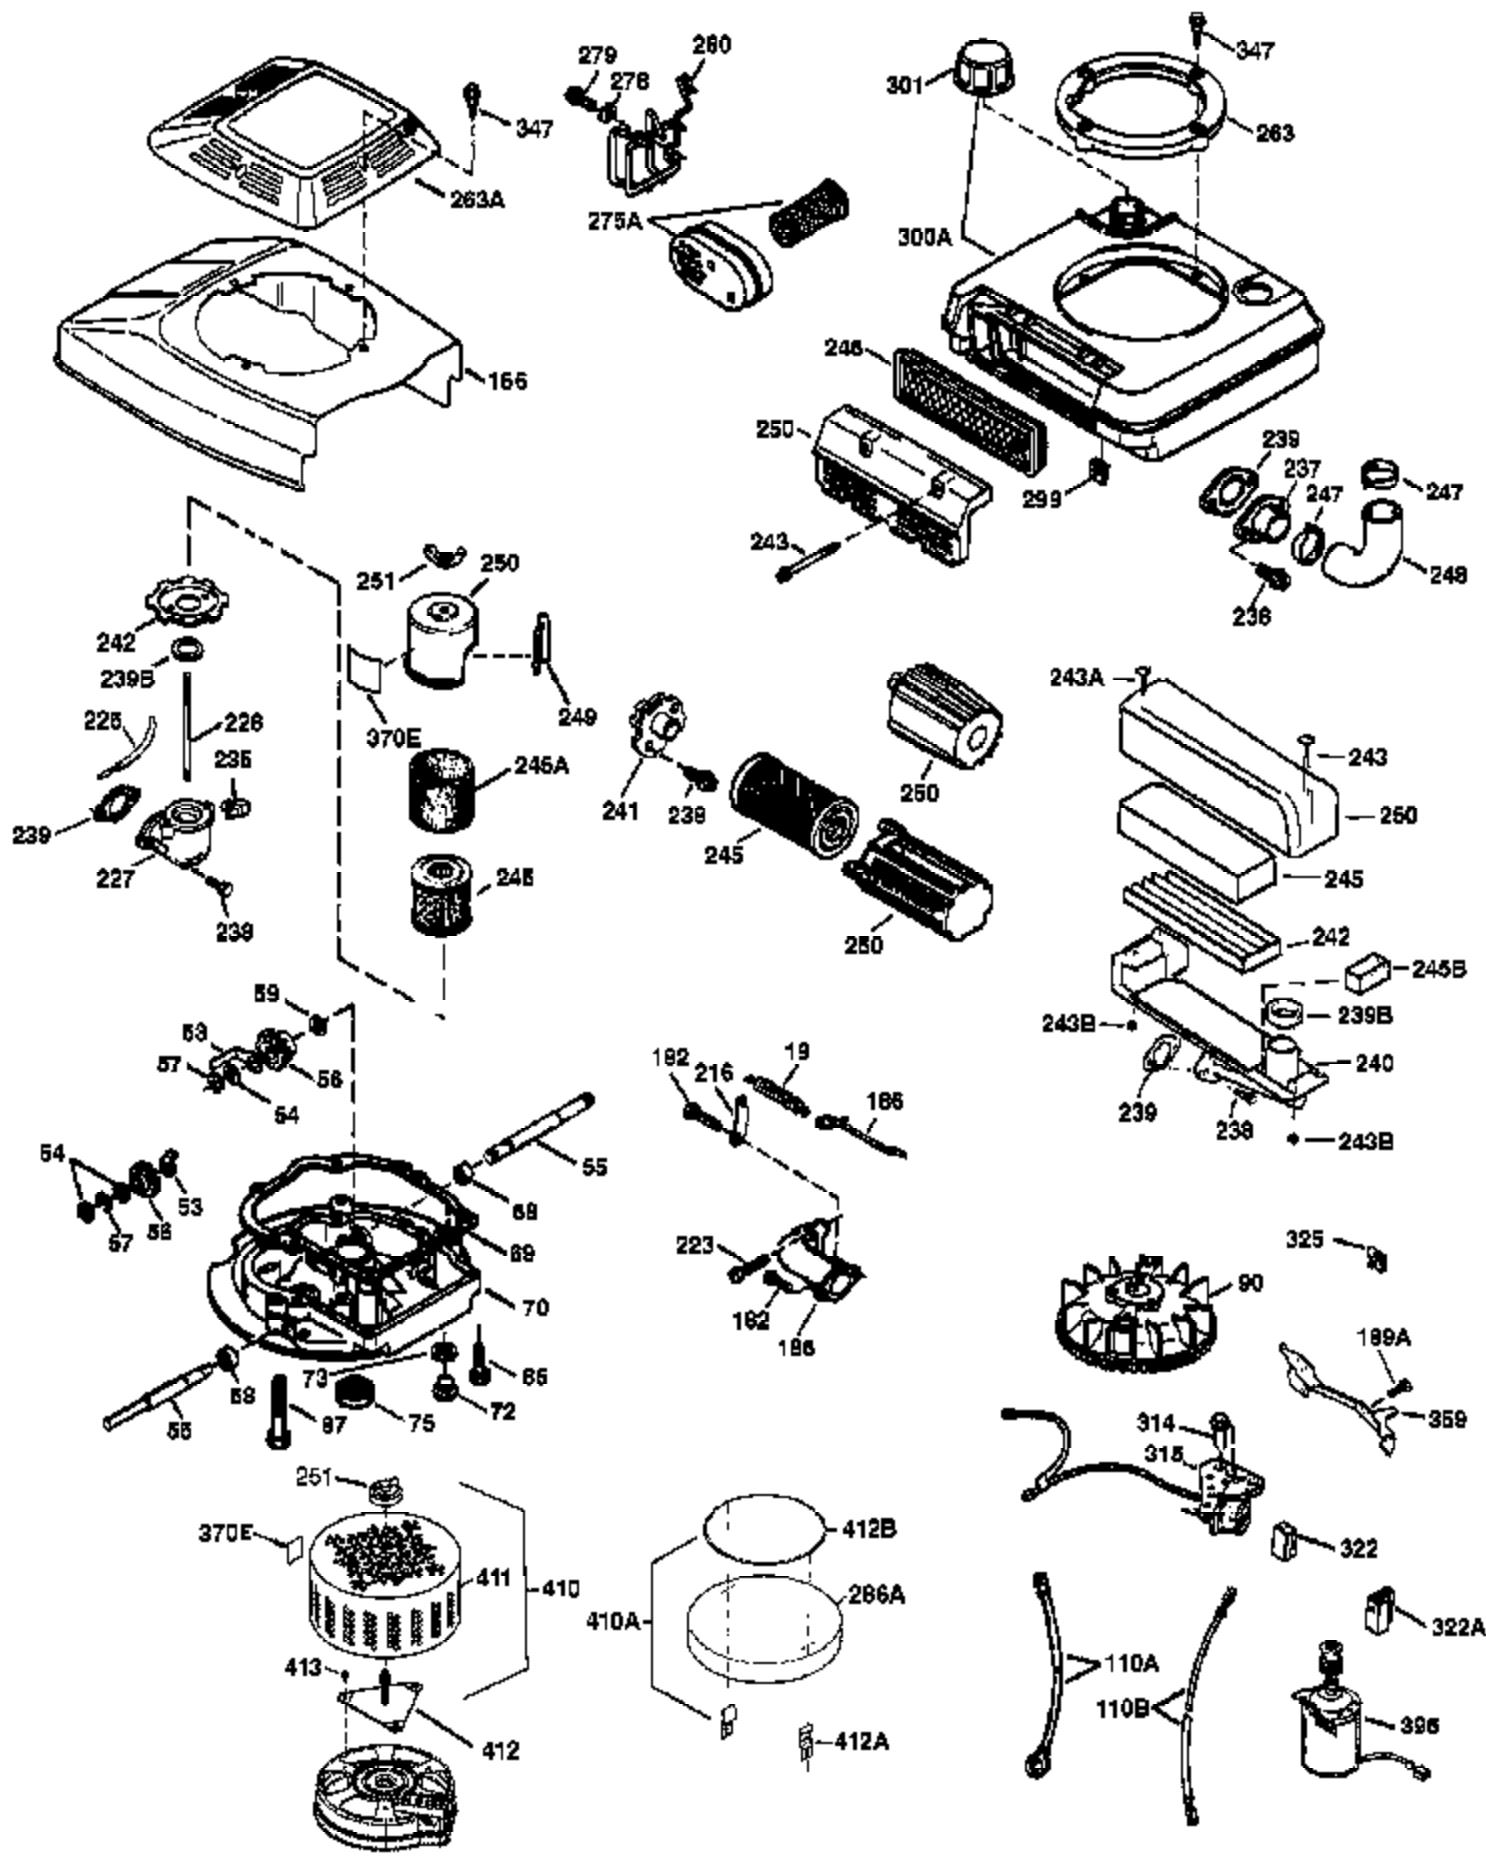

Ref #	Part Number	Qty	Description
19	36281	1	Extension Spring
53	31745	1	Tang Washer
54	31747	1	Washer
55	35667	1	P.T.O. Shaft
56	31746	1	L.H. Worm Gear
57	31749	1	Retainer Ring
58	31744	1	Oil Seal
59	31787	1	Washer
69	35261	1	Mounting Flange Gasket
70	33521E	1	Mounting Flange (Incl. 58,72 thru 83)
72	36083	1	Oil Drain Plug
75	26208	1	Oil Seal
86	650488	5	Screw, 1/4-20 x 1-1/4"
87	650492	1	Screw, 1/4-20 x 2-1/4"
90	611112	1	Flywheel
182	6201	2	Screw, 1/4-28 x 7/8"
185	36544	1	Intake Pipe
186	34358	1	Governor Link
223	650451	2	Screw, 1/4-20 x 1"
238	650932	2	Screw, 10-32 x 49/64"
239	34338	1	* Air Cleaner Gasket
241	35797	1	Air Cleaner Collar
245	35066	1	Air Cleaner Filter
250	35065	1	Air Cleaner Cover
275A	36664	1	Spark Arrestor Muffler (Optional) (Incl. 284,284A,416,417)
301	36246	1	Fuel Cap
380	632646	1	Carburetor (Incl. 184)