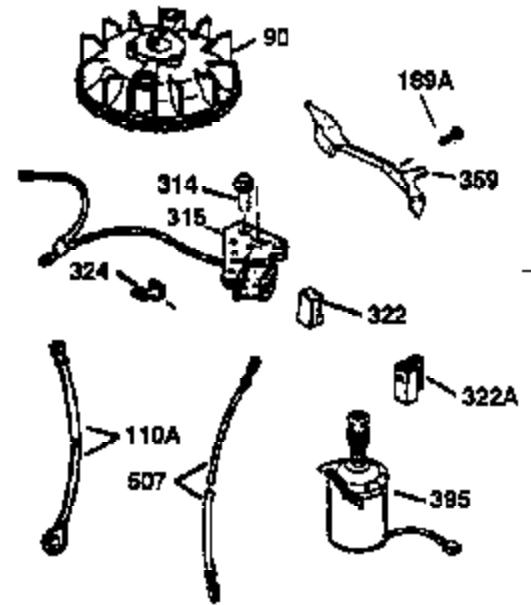

ILLUSTRATION SHOWS TYPICAL PARTS ONLY. ORDER BY PART NUMBER. PARTS NOT LISTED ARE SUPPLIED BY OEM.

VIEW 3 OF 3

Ref #	Part Number	Qty	Description
90	611112	1	Flywheel
238	650932	2	Screw, 10-32 x 49/64"
239	34338	1	* Air Cleaner Gasket
241	35797	1	Air Cleaner Collar
245	35066	1	Air Cleaner Filter
250	35065	1	Air Cleaner Cover
275	36456A	1	Muffler (Incl. 277)
277	650988	2	Screw, 1/4-20 x 2-5/16"