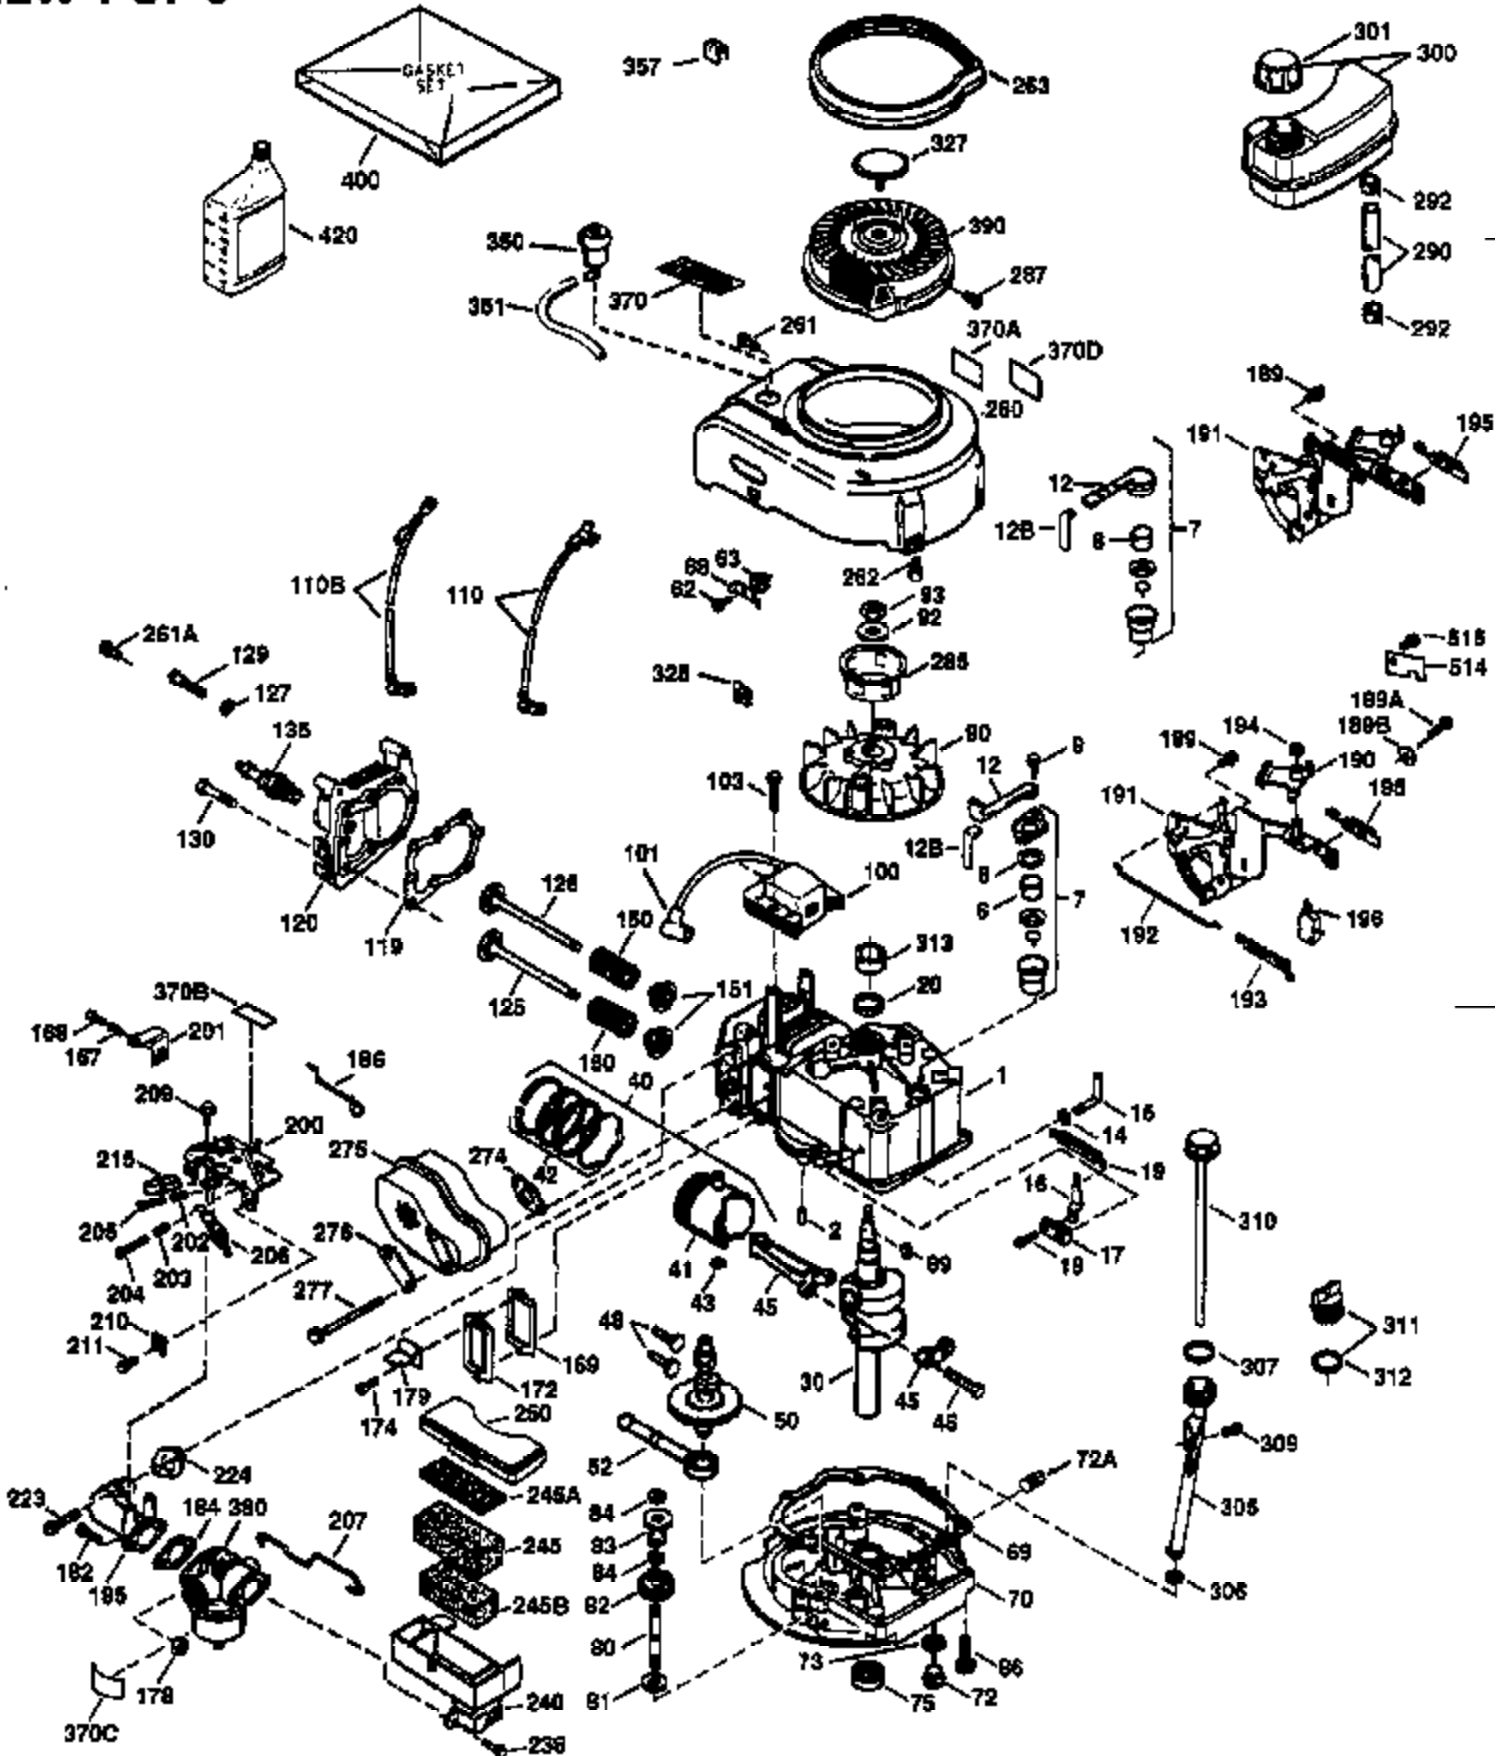

ILLUSTRATION SHOWS TYPICAL PARTS ONLY. ORDER BY PART NUMBER. PARTS NOT LISTED ARE SUPPLIED BY OEM.

VIEW 1 OF 3

Engine Parts List #1

Ref #	Part Number	Qty	Description
1	36478	1	Cylinder (Incl. 2,20 & 125)
2	26727	2	Dowel Pin
6	33734	1	Breather Element
7	34214A	1	Breather Ass'y. (Incl.6,8,9,12 & 12B)
8	33735	1	* Breather Gasket
9	30200	2	Screw, 10-24 x 9/16"
12	33886	1	Breather Tube
12B	34695	1	Breather Tube Elbow
14	28277	1	Washer
15	31513	1	Governor Rod (Incl. 14)
16	31383A	1	Governor Lever
17	31335	1	Governor Lever Clamp
18	650548	1	Screw, 8-32 x 5/16"
19	36281	1	Extension Spring
20	32600	1	Oil Seal
30	34759B	1	Crankshaft
40	36073	1	Piston, Pin & Ring Set (Std.)
40	36074	1	Piston, Pin & Ring Set (.010" OS)
40	36075	1	Piston, Pin & Ring Set (.020" OS)
41	36070	1	Piston & Pin Ass'y. (Std.) (Incl. 43)
41	36071	1	Piston & Pin Ass'y. (.010" OS) (Incl. 43)
41	36072	1	Piston & Pin Ass'y. (.020" OS) (Incl. 43)
42	36076	1	Ring Set (Std.)
42	36077	1	Ring Set (.010" OS)
42	36078	1	Ring Set (.020" OS)
43	20381	2	Piston Pin Retaining Ring
45	30963B	1	Connecting Rod Ass'y. (Incl. 46)
46	32610A	2	Connecting Rod Bolt
48	27241	2	Valve Lifter
50	35992	1	Camshaft (MCR)
52	29914	1	Oil Pump Ass'y.
69	35261	1	Mounting Flange Gasket
70	33521E	1	Mounting Flange (Incl.58,72 thru 83)
72	36083	1	Oil Drain Plug
75	26208	1	Oil Seal
80	30574A	1	Governor Shaft
81	30590A	1	Washer
82	30591	1	Governor Gear Ass'y. (Incl. 81)
83	30588A	1	Governor Spool
86	650488	5	Screw, 1/4-20 x 1-1/4"
89	611004	1	Flywheel Key
90	611112	1	Flywheel
92	650815	1	Belleville Washer
93	650816	1	Flywheel Nut
100	34443A	1	Solid State Ignition
101	610118	1	Spark Plug Cover
103	650814	2	Screw, Torx T-15, 10-24 x 1"
110	34961	1	Ground Wire
119	36477	1	* Cylinder Head Gasket
120	36476	1	Cylinder Head
125	36471	1	Exhaust Valve (Std.) (Incl. 151)
125	36472	1	Exhaust Valve (1/32" OS) (Incl. 151)
126	29314B	1	Intake Valve (Std.) (Incl. 151)
126	29315C	1	Intake Valve (1/32" OS) (Incl. 151)
130	6021A	8	Screw, 5/16-18 x 1-1/2"
135	35395	1	Resistor Spark Plug (RJ19LM)
150	35991	2	Valve Spring
151	31673	2	Valve Spring Cap