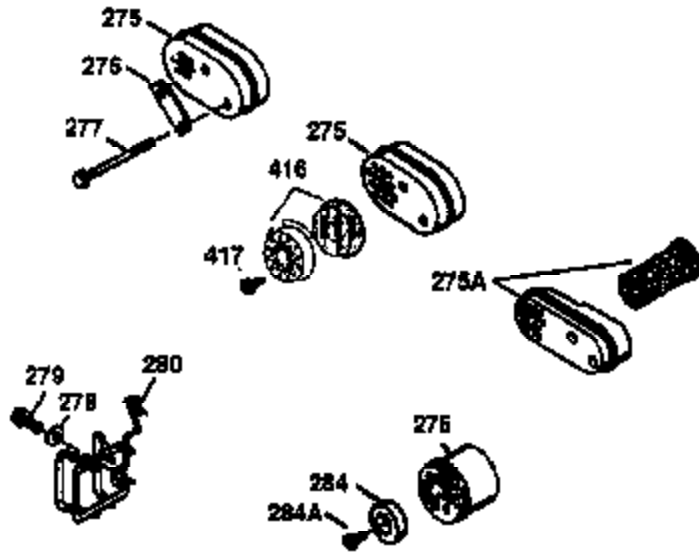

ILLUSTRATION SHOWS TYPICAL PARTS ONLY. ORDER BY PART NUMBER. PARTS NOT LISTED ARE SUPPLIED BY OEM.

VIEW 3 OF 3

Ref #	Part Number	Qty	Description
90	611112	1	Flywheel
238	650932	2	Screw, 10-32 x 49/64"
239	34338	1	* Air Cleaner Gasket
241	35797	1	Air Cleaner Collar
245	35066	1	Air Cleaner Filter
250	35065	1	Air Cleaner Cover
275	36456A	1	Muffler (Incl. 277)
277	650988	2	Screw, 1/4-20 x 2-5/16"