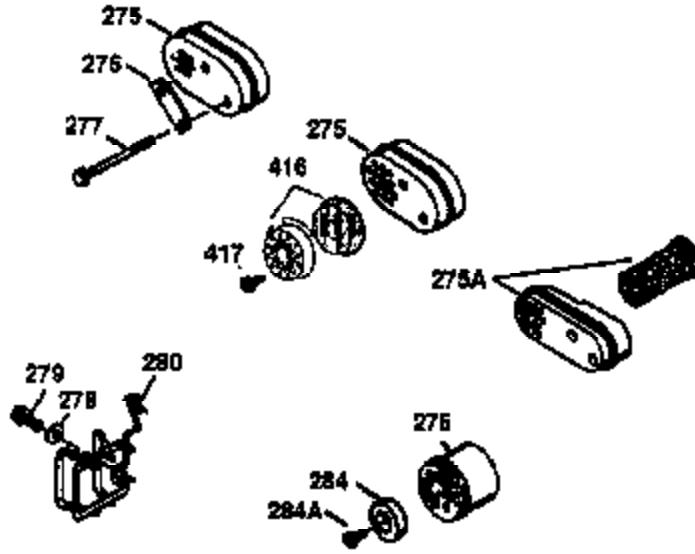

ILLUSTRATION SHOWS TYPICAL PARTS ONLY. ORDER BY PART NUMBER. PARTS NOT LISTED ARE SUPPLIED BY OEM.

VIEW 3 OF 3

Ref #	Part Number	Qty	Description
12A	36558	1	Breather Cover & Tube (Incl. 12B)
90	611112	1	Flywheel
238	650932	2	Screw, 10-32 x 49/64"
239	34338	1	* Air Cleaner Gasket
241	35797	1	Air Cleaner Collar
245	35066	1	Air Cleaner Filter
250	35065	1	Air Cleaner Cover
275A	36664	1	Spark Arrestor Muffler (Optional) (Incl. 284,284A,416,417)
275	36456A	1	Muffler (Incl. 277)
277	650988	2	Screw, 1/4-20 x 2-5/16"
284A	650760	1	Screw, 8-32 x 3/8" (Optional)
284	36663	1	Muffler Deflector (Incl. 284A)(Optional)
370K	36695	1	Starter Decal
416	36085	1	Spark Arrestor Kit (Incl. 417)(Optional)
417	650760	1	Screw, 8-32 x 3/8" (Optional)
900	0	1	Replacement Engine 750781, order from 71-999
900	0	1	Replacement S/B 750679A, order from 71-999