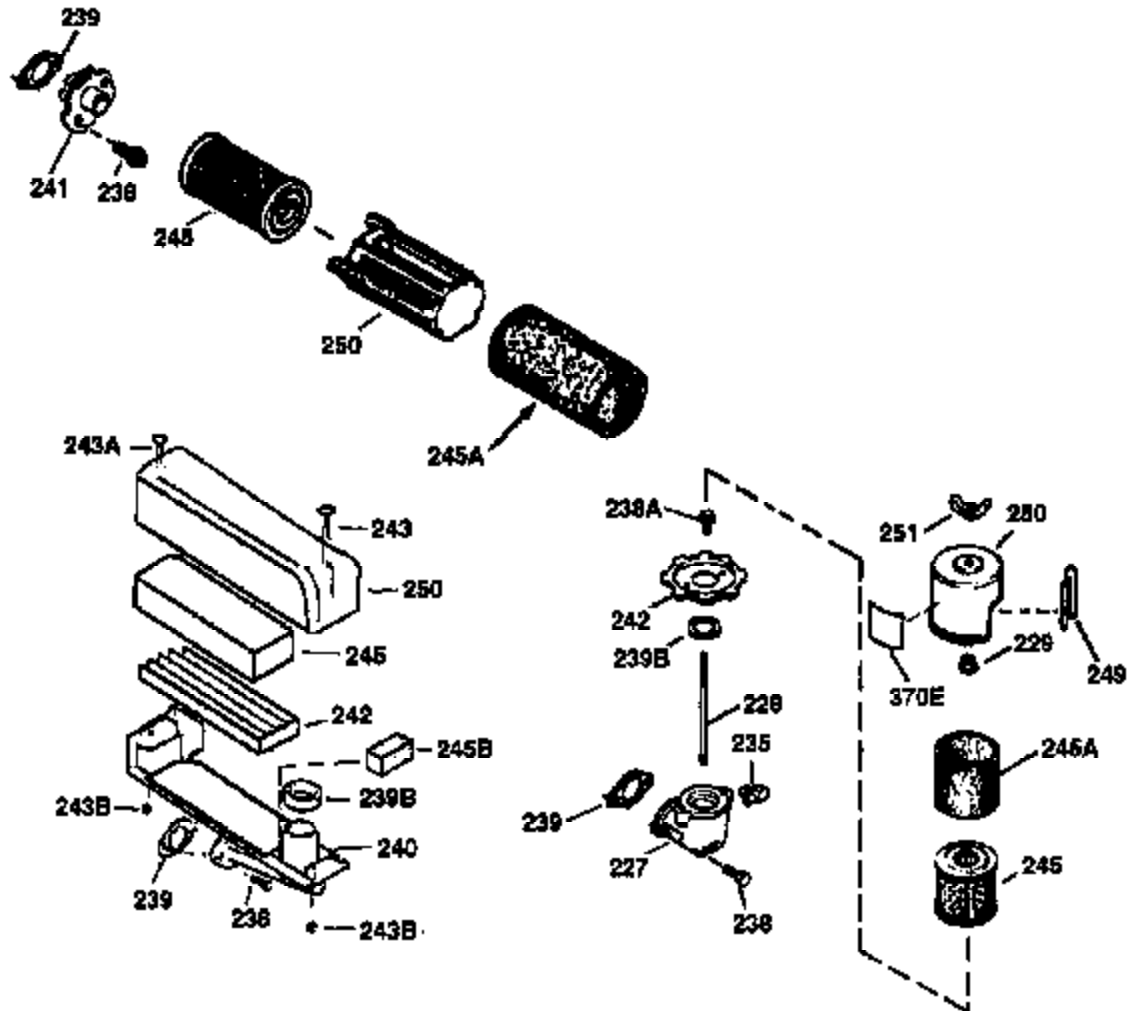

ILLUSTRATION SHOWS TYPICAL PARTS ONLY. ORDER BY PART NUMBER. PARTS NOT LISTED ARE SUPPLIED BY OEM.

VIEW 3 OF 3

Ref #	Part Number	Qty	Description
12A	36558	1	Breather Cover & Tube (Incl. 12B)
90	611112	1	Flywheel
238	650932	2	Screw, 10-32 x 49/64"
239	34338	1	* Air Cleaner Gasket
241	35797	1	Air Cleaner Collar
245	35066	1	Air Cleaner Filter
250	35065	1	Air Cleaner Cover
275A	36664	1	Spark Arrestor Muffler (Optional) (Incl. 284,284A,416,417)
275	36456A	1	Muffler (Incl. 277)
277	650988	2	Screw, 1/4-20 x 2-5/16"
284A	650760	1	Screw, 8-32 x 3/8" (Optional)
284	36663	1	Muffler Deflector (Incl. 284A)(Optional)
370K	36695	1	Starter Decal
416	36085	1	Spark Arrestor Kit (Incl. 417)(Optional)
417	650760	1	Screw, 8-32 x 3/8" (Optional)
900	0	1	Replacement Engine 750781, order from 71-999
900	0	1	Replacement S/B 750679A, order from 71-999