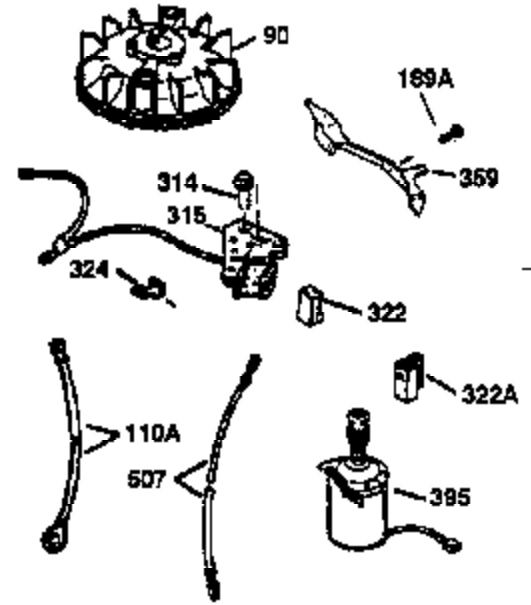

ILLUSTRATION SHOWS TYPICAL PARTS ONLY. ORDER BY PART NUMBER. PARTS NOT LISTED ARE SUPPLIED BY OEM.

VIEW 3 OF 3

Ref #	Part Number	Qty	Description
12A	36558	1	Breather Cover & Tube (Incl. 12B)
90	611112	1	Flywheel
238	650932	2	Screw, 10-32 x 49/64"
239	34338	1	* Air Cleaner Gasket
241	35797	1	Air Cleaner Collar
245	35066	1	Air Cleaner Filter
250	35065	1	Air Cleaner Cover
275A	36664	1	Spark Arrestor Muffler (Optional) (Incl. 284,284A,416,417)
275	36456A	1	Muffler (Incl. 277)
277	650988	2	Screw, 1/4-20 x 2-5/16"
284A	650760	1	Screw, 8-32 x 3/8" (Optional)
284	36663	1	Muffler Deflector (Incl. 284A)(Optional)
370K	36695	1	Starter Decal
416	36085	1	Spark Arrestor Kit (Incl. 417)(Optional)
417	650760	1	Screw, 8-32 x 3/8" (Optional)
900	0	1	Replacement Engine 750781, order from 71-999
900	0	1	Replacement S/B 750679A, order from 71-999