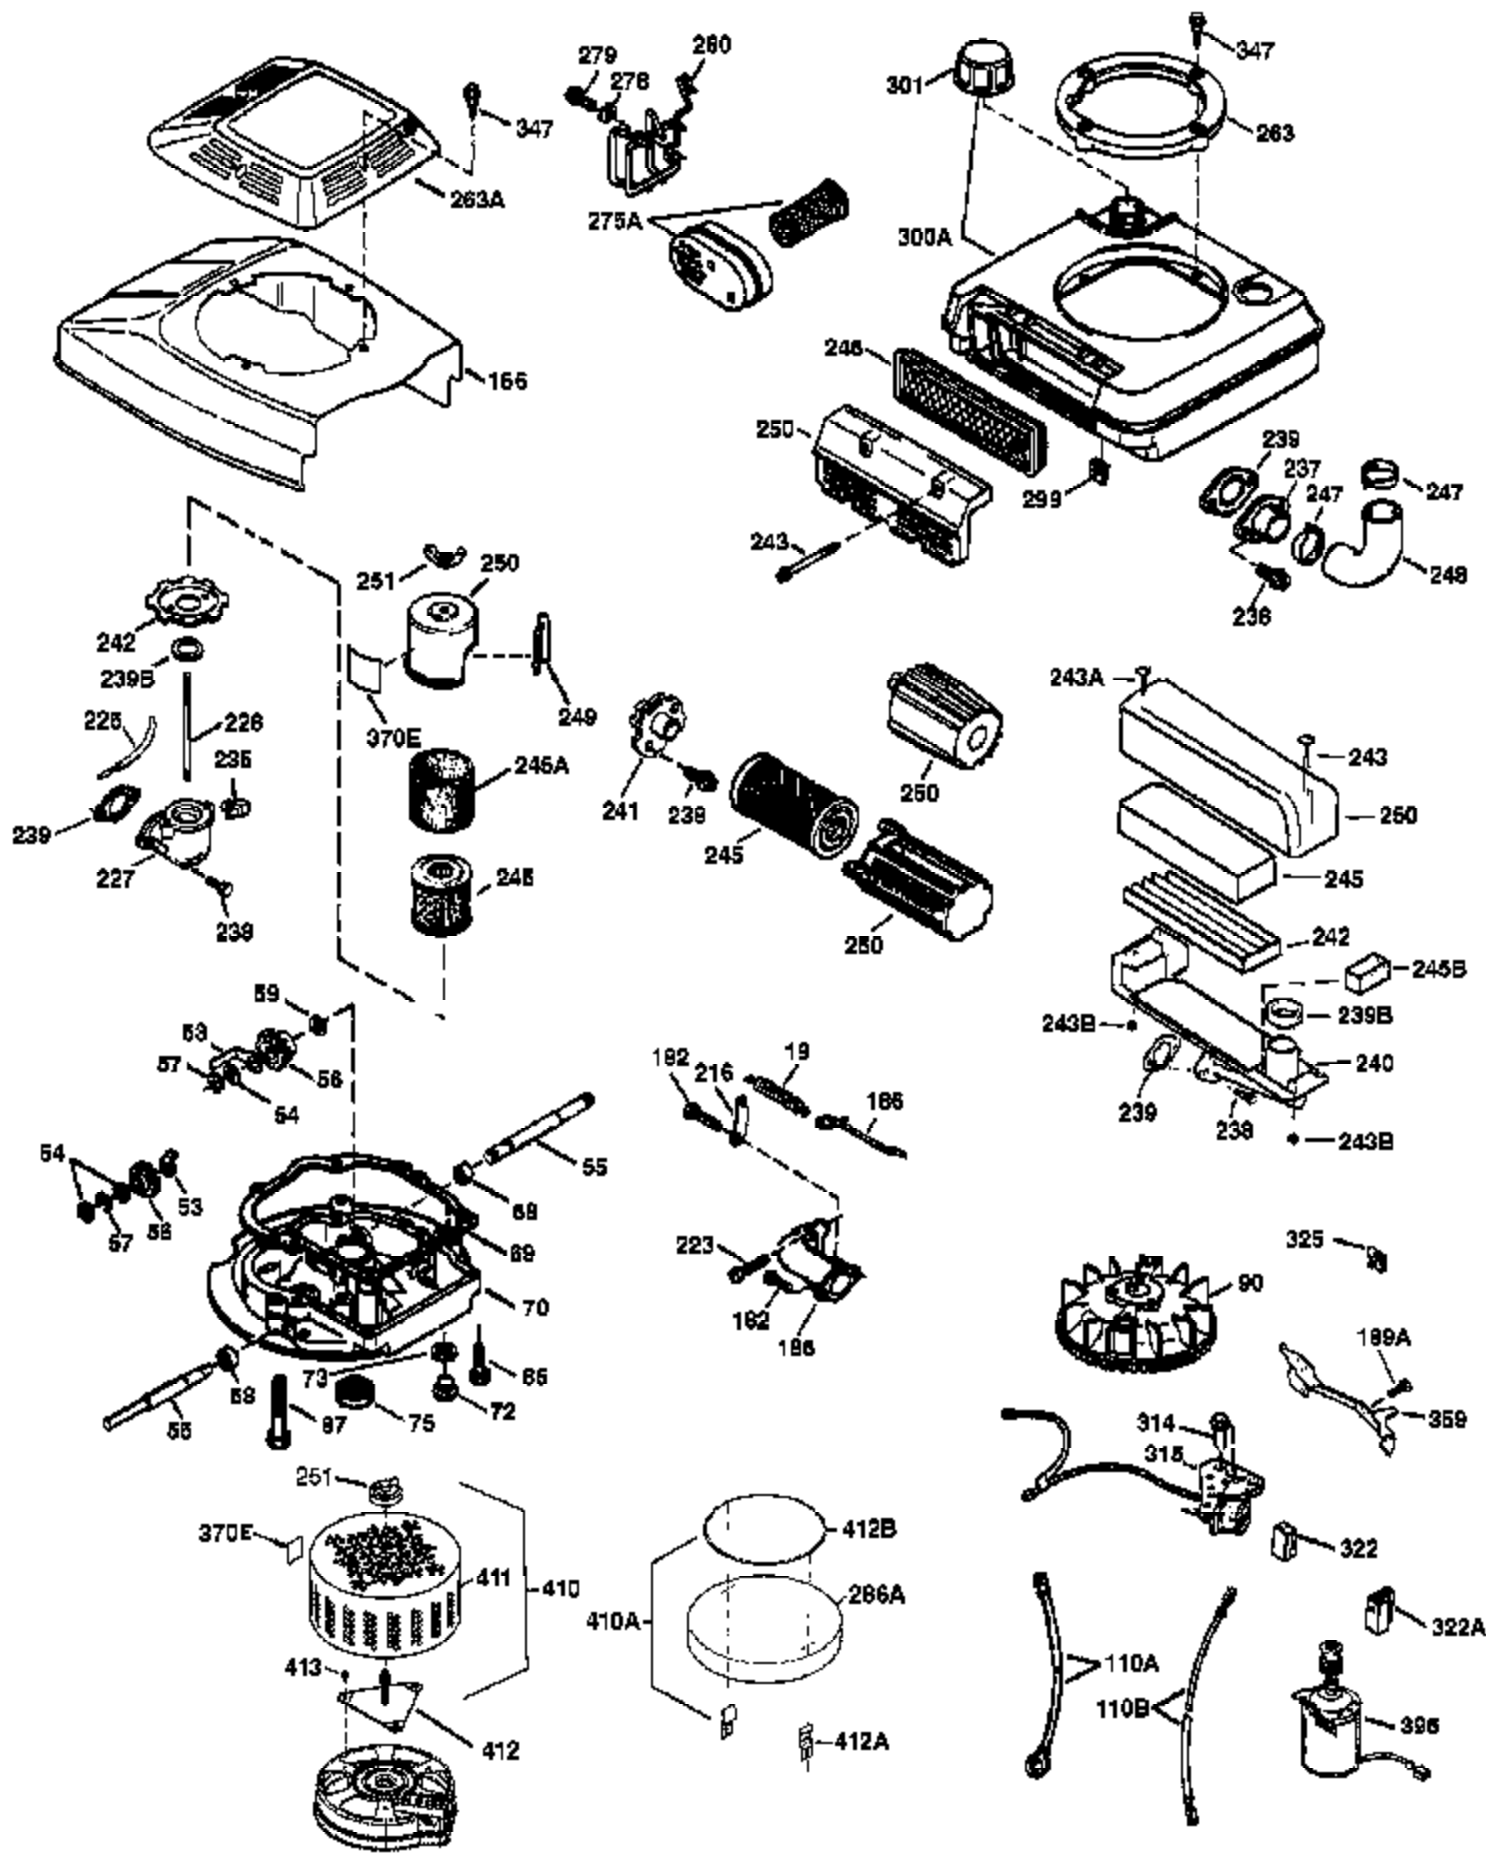

Ref #	Part Number	Qty	Description
19	36281	1	Extension Spring
69	35261	1	Mounting Flange Gasket
70	34311D	1	Mounting Flange (Incl. 72 thru 83)
72	36083	1	Oil Drain Plug
75	27897	1	Oil Seal
86	650488	6	Screw, 1/4-20 x 1-1/4"
90	611112	1	Flywheel
182	6201	2	Screw, 1/4-28 x 7/8"
185	36544	1	Intake Pipe
186	34337	1	Governor Link
223	650451	2	Screw, 1/4-20 x 1"
238	650932	2	Screw, 10-32 x 49/64"
239	34338	1	* Air Cleaner Gasket
241	35797	1	Air Cleaner Collar
245	35066	1	Air Cleaner Filter
250	35065	1	Air Cleaner Cover
275A	36664	1	Spark Arrestor Muffler (Optional) (Incl. 284,284A,416,417)
301	36246	1	Fuel Cap
380	632646	1	Carburetor (Incl. 184)