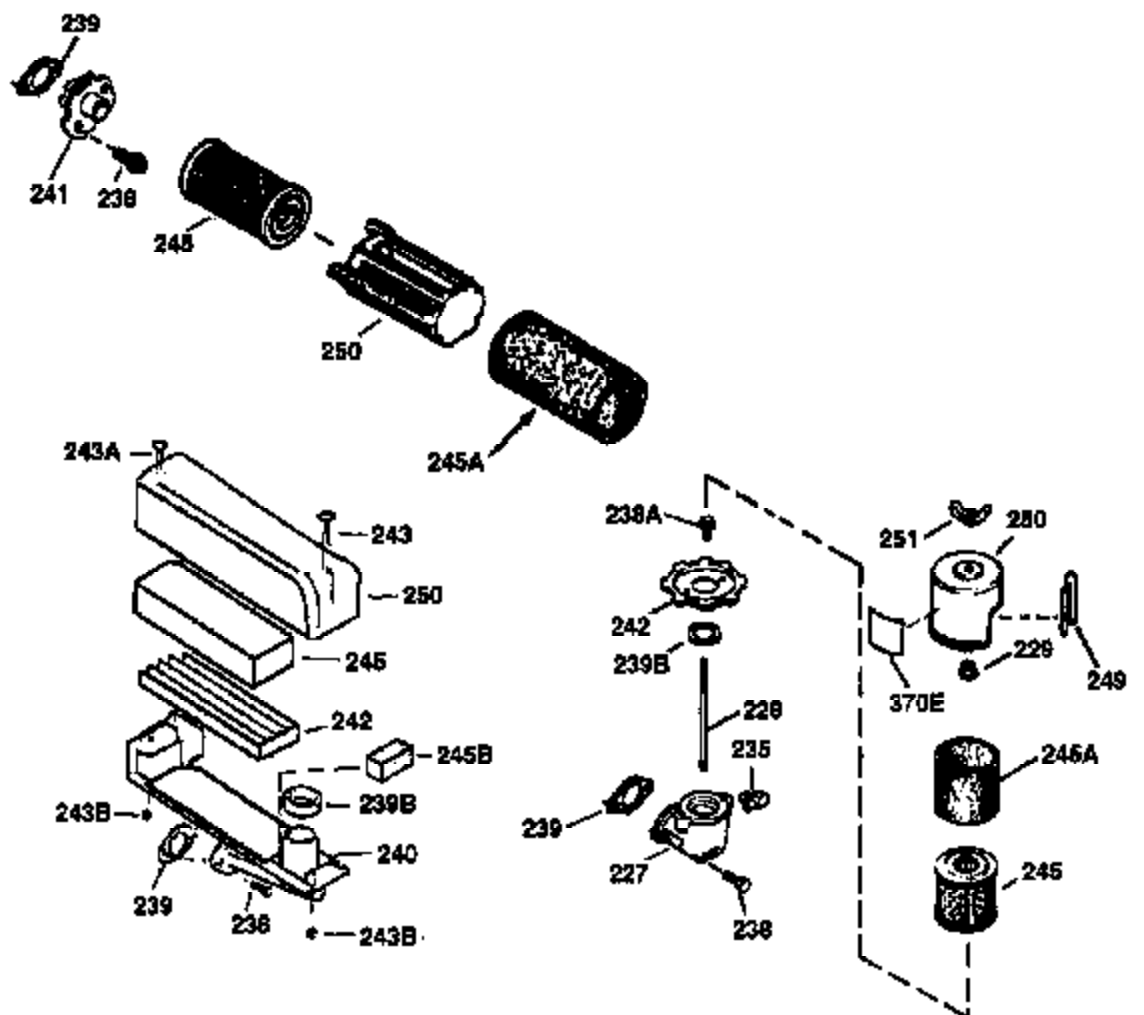

ILLUSTRATION SHOWS TYPICAL PARTS ONLY. ORDER BY PART NUMBER. PARTS NOT LISTED ARE SUPPLIED BY OEM.

VIEW 3 OF 3

Ref #	Part Number	Qty	Description
90	611112	1	Flywheel
238	650932	2	Screw, 10-32 x 49/64"
239	34338	1	* Air Cleaner Gasket
241	35797	1	Air Cleaner Collar
245	35066	1	Air Cleaner Filter
250	35065	1	Air Cleaner Cover
275B	36424	1	Spark Arrestor Muffler (Optional)
275	36456A	1	Muffler (Incl. 277)
276	33753	1	Locking Plate (Optional)
277A	650795	2	Screw, 1/4-20 x 2-1/4" (Optional)
277	650988	2	Screw, 1/4-20 x 2-5/16"