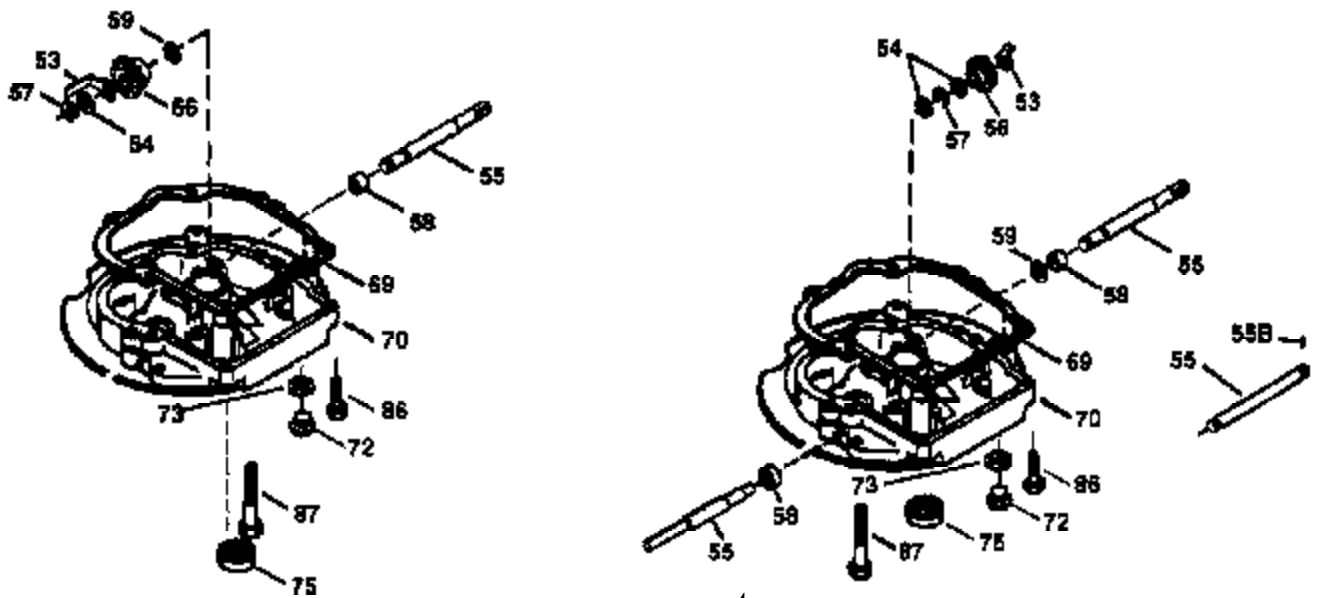

ILLUSTRATION SHOWS TYPICAL PARTS ONLY. ORDER BY PART NUMBER. PARTS NOT LISTED ARE SUPPLIED BY OEM.

VIEW 2 OF 3

Ref #	Part Number	Qty	Description
19	36281	1	Extension Spring
69	35261	1	Mounting Flange Gasket
70	34311D	1	Mounting Flange (Incl. 72 thru 83)
72	36083	1	Oil Drain Plug
75	27897	1	Oil Seal
86	650488	6	Screw, 1/4-20 x 1-1/4"
182	6201	2	Screw, 1/4-28 x 7/8"
185	31384A	1	Intake Pipe (Incl. 224)
186	34337	1	Governor Link
223	650451	2	Screw, 1/4-20 x 1"
238	650932	2	Screw, 10-32 x 49/64"
239	34338	1	* Air Cleaner Gasket
245	35066	1	Air Cleaner Filter
250	35065	1	Air Cleaner Cover
287	650926	2	Screw, 8-32 x 21/64"
298	28763	3	Screw, 10-32 x 35/64"
300	34369B	1	Fuel Tank (Incl. 292 & 301)
301	35355	1	Fuel Cap
390	590694	1	Rewind Starter (NOTE: This engine could have been built with 590686 starter. Refer to the design of the air intake louvers for part identification. Individual starter parts do not interchange.)