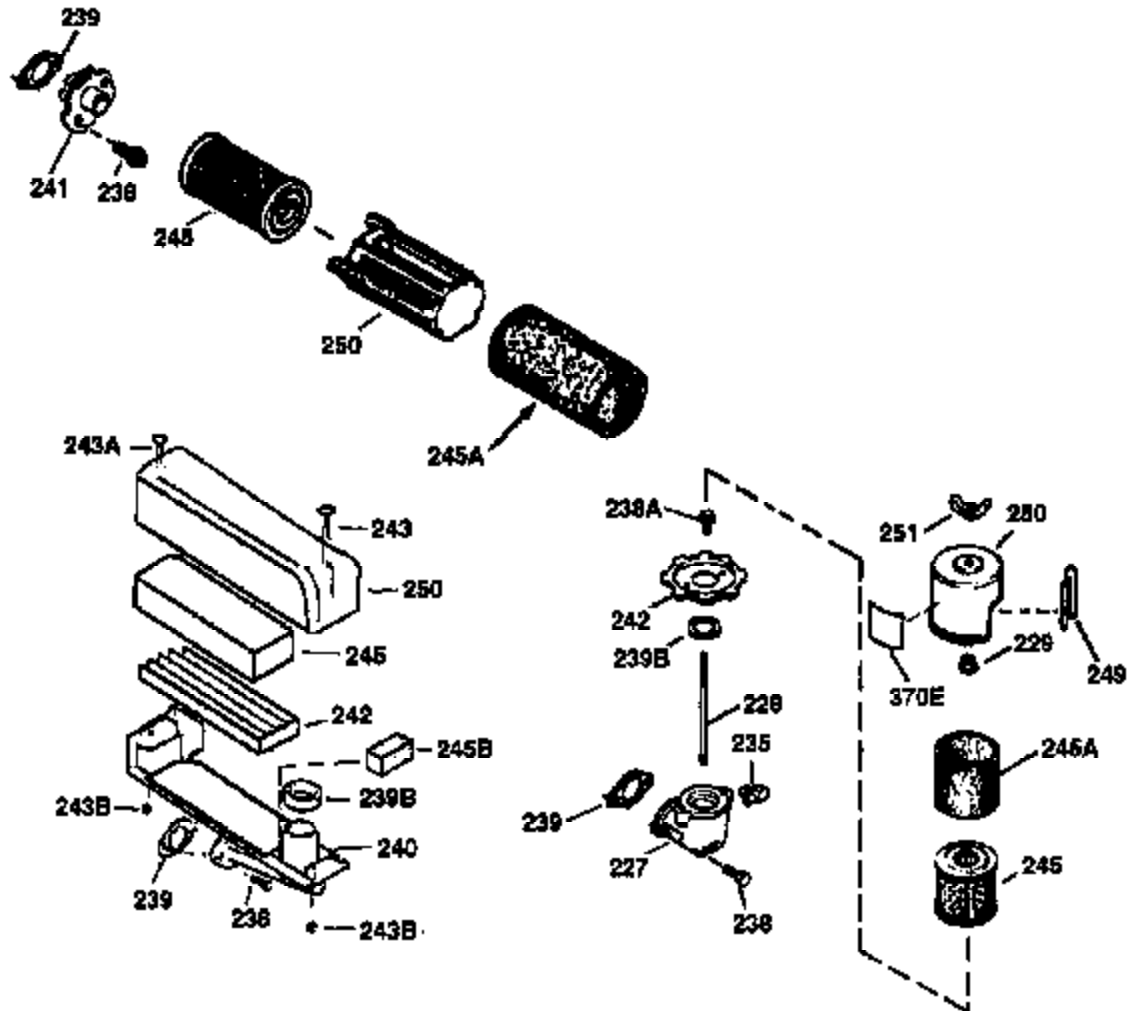

ILLUSTRATION SHOWS TYPICAL PARTS ONLY. ORDER BY PART NUMBER. PARTS NOT LISTED ARE SUPPLIED BY OEM.

VIEW 3 OF 3

Ref #	Part Number	Qty	Description
90	611112	1	Flywheel
238	650932	2	Screw, 10-32 x 49/64"
239	34338	1	* Air Cleaner Gasket
241	35797	1	Air Cleaner Collar
245	35066	1	Air Cleaner Filter
250	35065	1	Air Cleaner Cover
275	36473	1	Muffler (Incl. 277)
277	650988	2	Screw, 1/4-20 x 2-5/16"
416	36085	1	Spark Arrestor Kit (Incl. 417)(Optional)
417	650760	1	Screw, 8-32 x 3/8" (Optional)