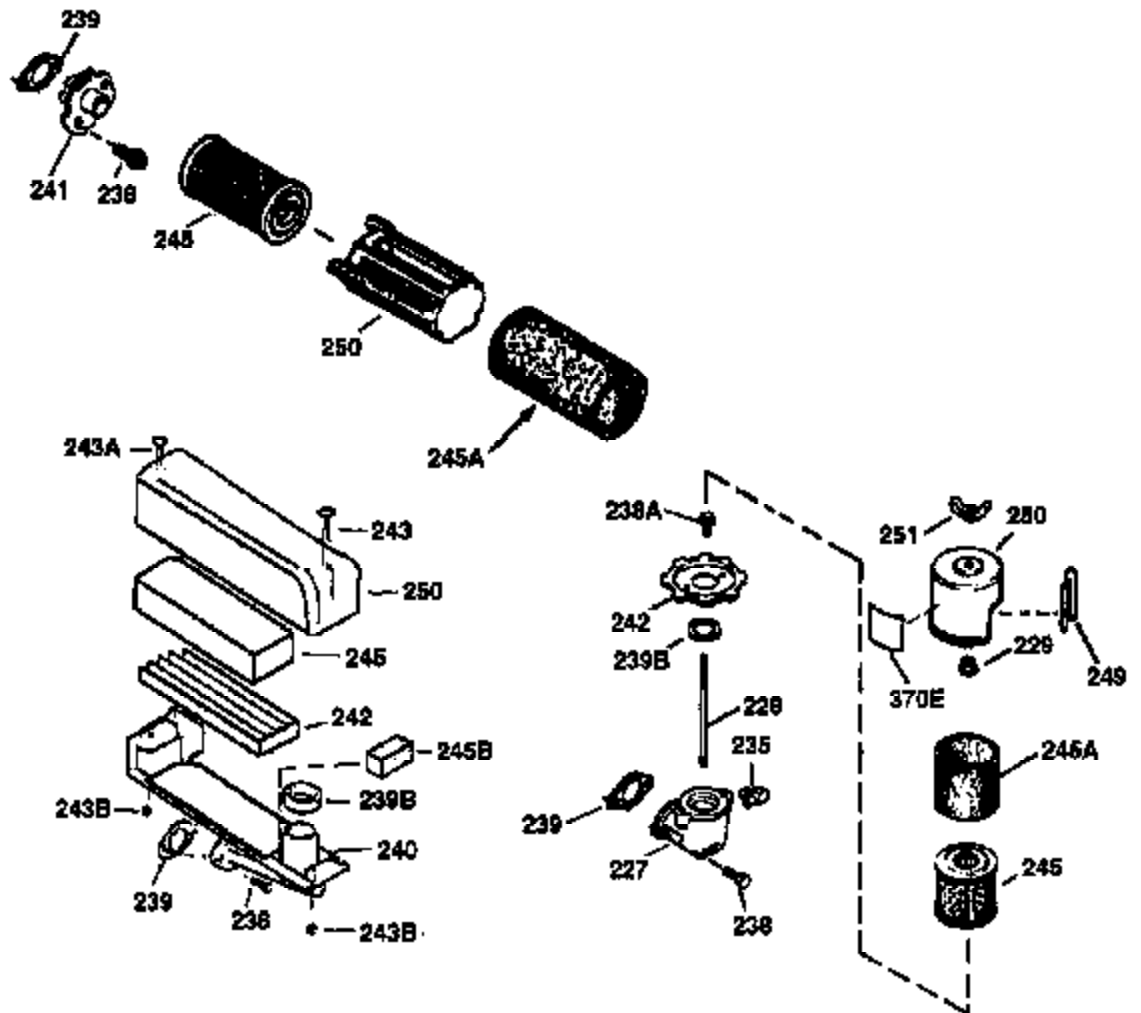

ILLUSTRATION SHOWS TYPICAL PARTS ONLY. ORDER BY PART NUMBER. PARTS NOT LISTED ARE SUPPLIED BY OEM.

VIEW 3 OF 3

Ref #	Part Number	Qty	Description
90	611112	1	Flywheel
238	650806	2	Screw, 10-32 x 5/8"
239	34338	1	* Air Cleaner Gasket
240	34858	1	Air Cleaner Body
245	34340	1	Air Cleaner Filter
250	34341B	1	Air Cleaner Cover
275	35603A	1	Muffler (Incl. 277)
276	33753	1	Locking Plate
277	650795	2	Screw, 1/4-20 x 2-1/4"