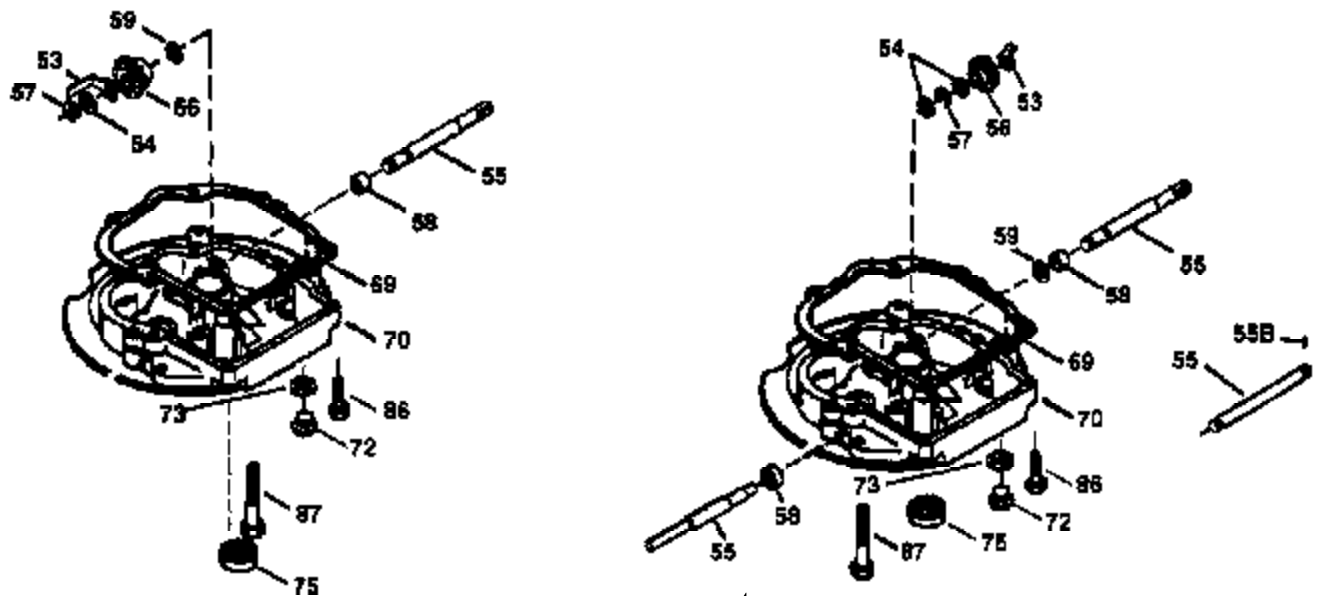

ILLUSTRATION SHOWS TYPICAL PARTS ONLY. ORDER BY PART NUMBER. PARTS NOT LISTED ARE SUPPLIED BY OEM.

VIEW 2 OF 3

Ref #	Part Number	Qty	Description
19	36281	1	Extension Spring
53	31745	1	Tang Washer
55	34647	1	PTO Shaft
56	31746	1	Left Hand Worm Gear
57	33537	1	Retaining Ring
58	31744	1	Oil Seal
59	31747	2	Washer
69	35261	1	Mounting Flange Gasket
70	33535C	1	Mounting Flange (Incl.58, 72 thru 83)
72	36083	1	Oil Drain Plug
75	26208	1	Oil Seal
86	650488	5	Screw, 1/4-20 x 1-1/4"
87	650492	1	Screw, 1/4-20 x 2-1/4"
182	6201	2	Screw, 1/4-28 x 7/8"
185	31384A	1	Intake Pipe (Incl. 224)
186	34337	1	Governor Link
223	650451	2	Screw, 1/4-20 x 1"
238	650806	2	Screw, 10-32 x 5/8"
239	34338	1	* Air Cleaner Gasket
245	34340	1	Air Cleaner Filter
250	34341B	1	Air Cleaner Cover
287	650926	2	Screw, 8-32 x 21/64"
298	28763	3	Screw, 10-32 x 35/64"
300	34476A	1	Fuel Tank (Incl. 292 & 301)
301	33032	1	Fuel Cap
390	590688	1	Rewind Starter