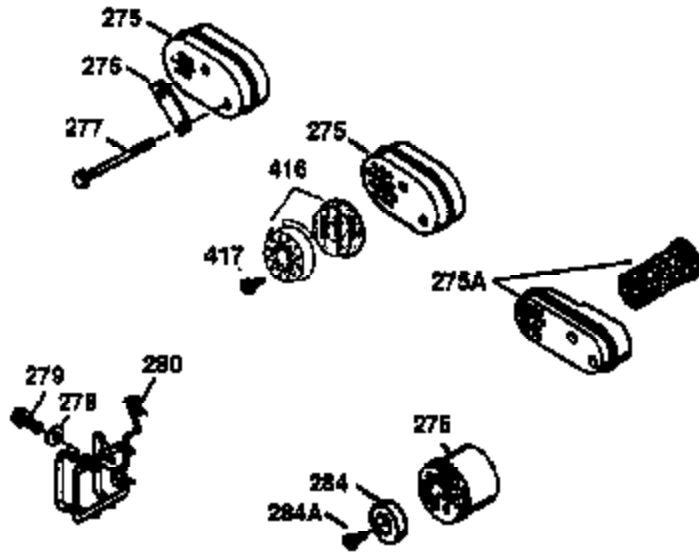

ILLUSTRATION SHOWS TYPICAL PARTS ONLY. ORDER BY PART NUMBER. PARTS NOT LISTED ARE SUPPLIED BY OEM.

VIEW 3 OF 3

Ref #	Part Number	Qty	Description
90	611112	1	Flywheel
238	650806	2	Screw, 10-32 x 5/8"
239	34338	1	* Air Cleaner Gasket
240	34858	1	Air Cleaner Body
245	34340	1	Air Cleaner Filter
250	34341B	1	Air Cleaner Cover
275	35603A	1	Muffler (Incl. 277)
276	33753	1	Locking Plate
277	650795	2	Screw, 1/4-20 x 2-1/4"