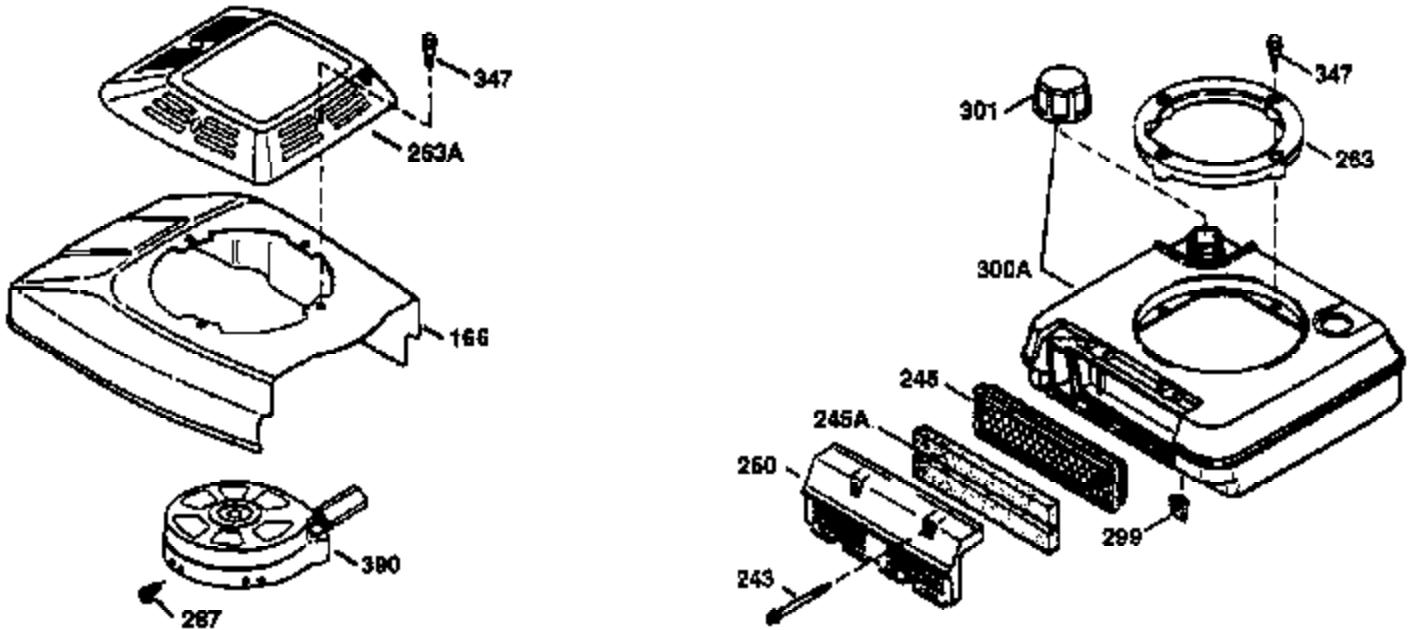

ILLUSTRATION SHOWS TYPICAL PARTS ONLY. ORDER BY PART NUMBER. PARTS NOT LISTED ARE SUPPLIED BY OEM.

VIEW 2 OF 3

Ref #	Part Number	Qty	Description
19	36281	1	Extension Spring
53	31745	1	Tang Washer
55	34647	1	PTO Shaft
56	31746	1	Left Hand Worm Gear
57	33537	1	Retaining Ring
58	31744	1	Oil Seal
59	31747	2	Washer
69	35261	1	Mounting Flange Gasket
70	33535C	1	Mounting Flange (Incl.58, 72 thru 83)
72	36083	1	Oil Drain Plug
75	26208	1	Oil Seal
86	650488	5	Screw, 1/4-20 x 1-1/4"
87	650492	1	Screw, 1/4-20 x 2-1/4"
182	6201	2	Screw, 1/4-28 x 7/8"
185	31384A	1	Intake Pipe (Incl. 224)
186	34337	1	Governor Link
223	650451	2	Screw, 1/4-20 x 1"
238	650806	2	Screw, 10-32 x 5/8"
239	34338	1	* Air Cleaner Gasket
245	34340	1	Air Cleaner Filter
250	34341B	1	Air Cleaner Cover
287	650926	2	Screw, 8-32 x 21/64"
298	28763	3	Screw, 10-32 x 35/64"
300	34476A	1	Fuel Tank (Incl. 292 & 301)
301	33032	1	Fuel Cap
390	590688	1	Rewind Starter