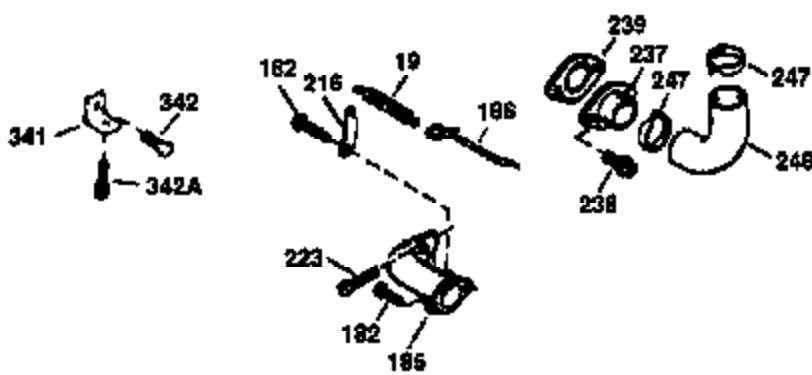

ILLUSTRATION SHOWS TYPICAL PARTS ONLY. ORDER BY PART NUMBER. PARTS NOT LISTED ARE SUPPLIED BY OEM.

VIEW 2 OF 3

Ref #	Part Number	Qty	Description
19	36281	1	Extension Spring
53	31745	1	Tang Washer
55	34647	1	PTO Shaft
56	31746	1	Left Hand Worm Gear
57	33537	1	Retaining Ring
58	31744	1	Oil Seal
59	31747	2	Washer
69	35261	1	Mounting Flange Gasket
70	33535C	1	Mounting Flange (Incl.58, 72 thru 83)
72	36083	1	Oil Drain Plug
75	26208	1	Oil Seal
86	650488	5	Screw, 1/4-20 x 1-1/4"
87	650492	1	Screw, 1/4-20 x 2-1/4"
182	6201	2	Screw, 1/4-28 x 7/8"
185	31384A	1	Intake Pipe (Incl. 224)
186	34337	1	Governor Link
223	650451	2	Screw, 1/4-20 x 1"
238	650806	2	Screw, 10-32 x 5/8"
239	34338	1	* Air Cleaner Gasket
245	34340	1	Air Cleaner Filter
250	34341B	1	Air Cleaner Cover
287	650926	2	Screw, 8-32 x 21/64"
298	28763	3	Screw, 10-32 x 35/64"
300	34476A	1	Fuel Tank (Incl. 292 & 301)
301	33032	1	Fuel Cap
390	590688	1	Rewind Starter