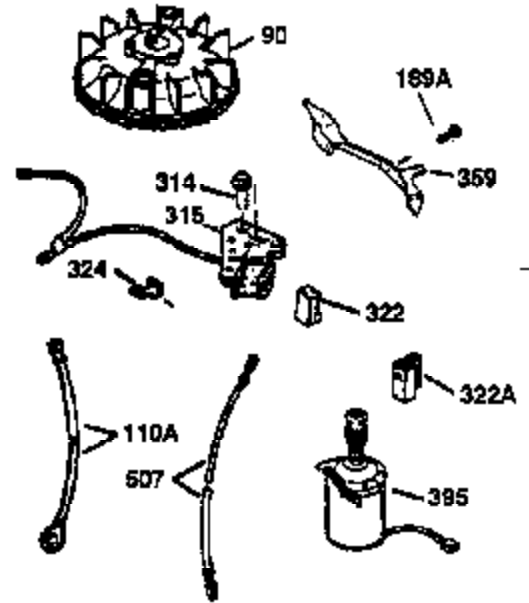

ILLUSTRATION SHOWS TYPICAL PARTS ONLY. ORDER BY PART NUMBER. PARTS NOT LISTED ARE SUPPLIED BY OEM.

VIEW 2 OF 3

Ref #	Part Number	Qty	Description
19	36281	1	Extension Spring
53	31745	1	Tang Washer
55	34647	1	PTO Shaft
56	31746	1	Left Hand Worm Gear
57	33537	1	Retaining Ring
58	31744	1	Oil Seal
59	31747	2	Washer
69	35261	1	Mounting Flange Gasket
70	33535C	1	Mounting Flange (Incl.58, 72 thru 83)
72	36083	1	Oil Drain Plug
75	26208	1	Oil Seal
86	650488	5	Screw, 1/4-20 x 1-1/4"
87	650492	1	Screw, 1/4-20 x 2-1/4"
182	6201	2	Screw, 1/4-28 x 7/8"
185	31384A	1	Intake Pipe (Incl. 224)
186	34337	1	Governor Link
223	650451	2	Screw, 1/4-20 x 1"
238	650806	2	Screw, 10-32 x 5/8"
239	34338	1	* Air Cleaner Gasket
245	34340	1	Air Cleaner Filter
250	34341B	1	Air Cleaner Cover
287	650926	2	Screw, 8-32 x 21/64"
298	28763	3	Screw, 10-32 x 35/64"
300	34476A	1	Fuel Tank (Incl. 292 & 301)
301	33032	1	Fuel Cap
390	590688	1	Rewind Starter

ILLUSTRATION SHOWS TYPICAL PARTS ONLY. ORDER BY PART NUMBER. PARTS NOT LISTED ARE SUPPLIED BY OEM.

VIEW 3 OF 3

Ref #	Part Number	Qty	Description
90	611112	1	Flywheel
238	650806	2	Screw, 10-32 x 5/8"
239	34338	1	* Air Cleaner Gasket
240	34858	1	Air Cleaner Body
245	34340	1	Air Cleaner Filter
250	34341B	1	Air Cleaner Cover
275	35603A	1	Muffler (Incl. 277)
276	33753	1	Locking Plate
277	650795	2	Screw, 1/4-20 x 2-1/4"