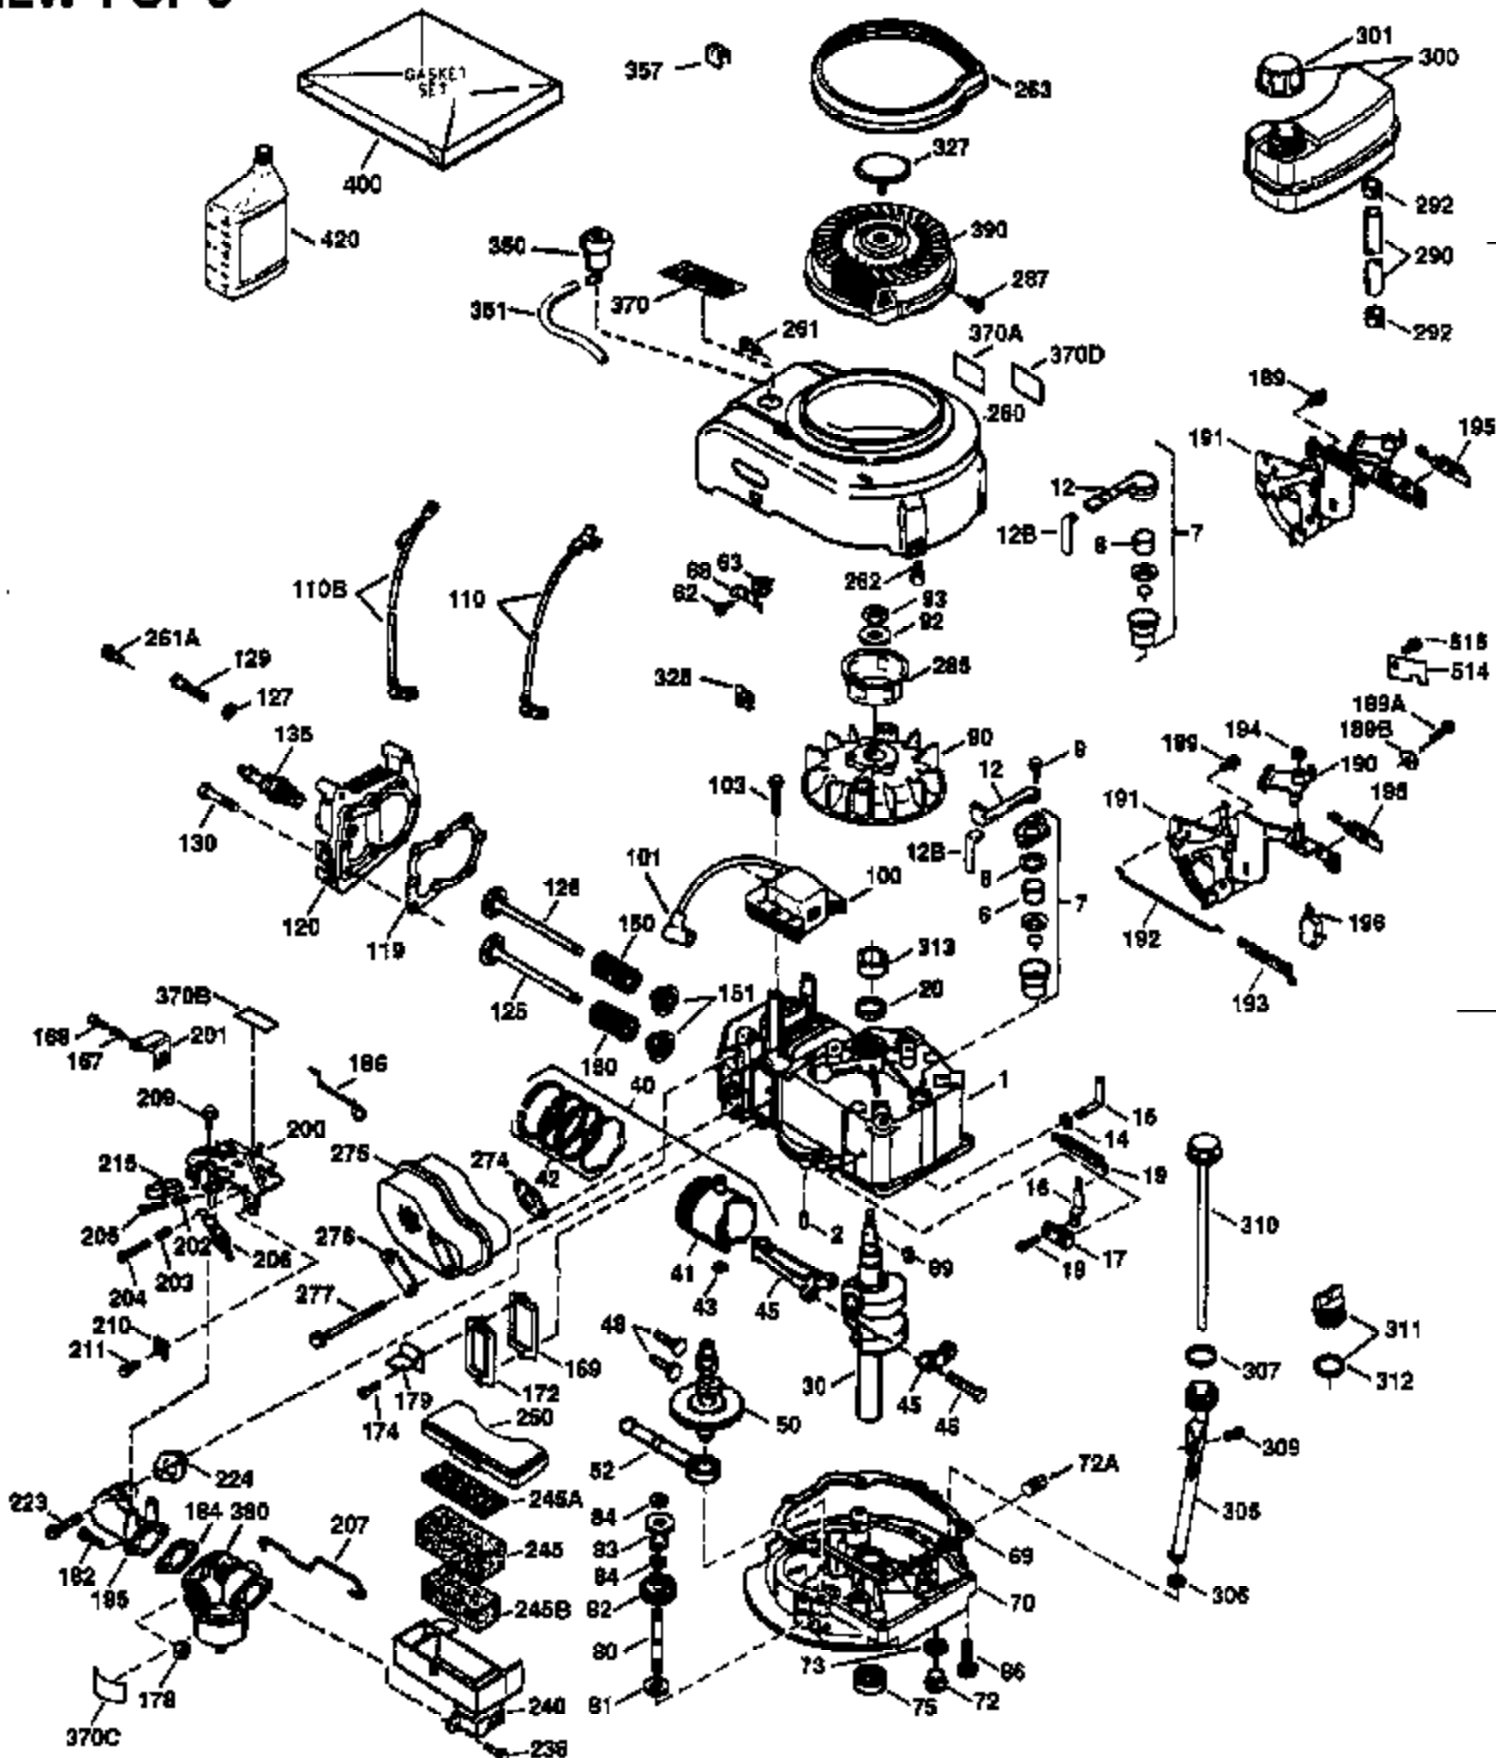

ILLUSTRATION SHOWS TYPICAL PARTS ONLY. ORDER BY PART NUMBER. PARTS NOT LISTED ARE SUPPLIED BY OEM.

VIEW 1 OF 3

Engine Parts List #1

Ref #	Part Number	Qty	Description
1	36265	1	Cylinder (Incl. 2 & 20)
2	26727	2	Dowel Pin
6	33734	1	Breather Element
7	34214A	1	Breather Ass'y. (Incl. 6, 8, 9, & 12)
8	33735	1	* Breather Gasket
9	30200	2	Screw, 10-24 x 9/16"
12	33886	1	Breather Tube
14	28277	1	Washer
15	30589	1	Governor Rod (Incl. 14)
16	31383A	1	Governor Lever
17	31335	1	Governor Lever Clamp
18	650548	1	Screw, 8-32 x 5/16"
19	31361	1	Extension Spring
20	32600	1	Oil Seal
30	36237A	1	Crankshaft
40	36073	1	Piston, Pin & Ring Set (Std.)
40	36074	1	Piston, Pin & Ring Set (.010" OS)
40	36075	1	Piston, Pin & Ring Set (.020" OS)
41	36070	1	Piston & Pin Ass'y. (Std.) (Incl. 43)
41	36071	1	Piston & Pin Ass'y. (.010" OS) (Incl. 43)
41	36072	1	Piston & Pin Ass'y. (.020" OS) (Incl. 43)
42	36076	1	Ring Set (Std.)
42	36077	1	Ring Set (.010" OS)
42	36078	1	Ring Set (.020" OS)
43	20381	2	Piston Pin Retaining Ring
45	30963B	1	Connecting Rod Ass'y. (Incl. 46)
46	32610A	2	Connecting Rod Bolt
48	27241	2	Valve Lifter
50	35992	1	Camshaft (MCR)
52	29914	1	Oil Pump Ass'y.
69	35261	1	Mounting Flange Gasket
70	34311D	1	Mounting Flange (Incl. 72 thru 83)
72	36083	1	Oil Drain Plug
75	27897	1	Oil Seal
80	30574A	1	Governor Shaft
81	30590A	1	Washer
82	30591	1	Governor Gear Ass'y. (Incl. 81)
83	30588A	1	Governor Spool
86	650488	6	Screw, 1/4-20 x 1-1/4"
89	611004	1	Flywheel Key
90	611112	1	Flywheel
92	650815	1	Belleville Washer
93	650816	1	Flywheel Nut
100	34443A	1	Solid State Ignition
101	610118	1	Spark Plug Cover
103	650814	2	Screw, Torx T-15, 10-24 x 1"
110	36230	1	Ground Wire
119	33554A	1	* Cylinder Head Gasket
120	34342	1	Cylinder Head
125	29313C	1	Exhaust Valve (Std.) (Incl. 151)
125	29315C	1	Exhaust Valve (1/32" OS) (Incl. 151)
126	29314B	1	Intake Valve (Std.) (Incl. 151)
126	29315C	1	Intake Valve (1/32" OS) (Incl. 151)
130	6021A	8	Screw, 5/16-18 x 1-1/2"
135	35395	1	Resistor Spark Plug (RJ19LM)
150	35991	2	Valve Spring
151	31673	2	Valve Spring Cap
169	27234A	1	* Valve Cover Gasket