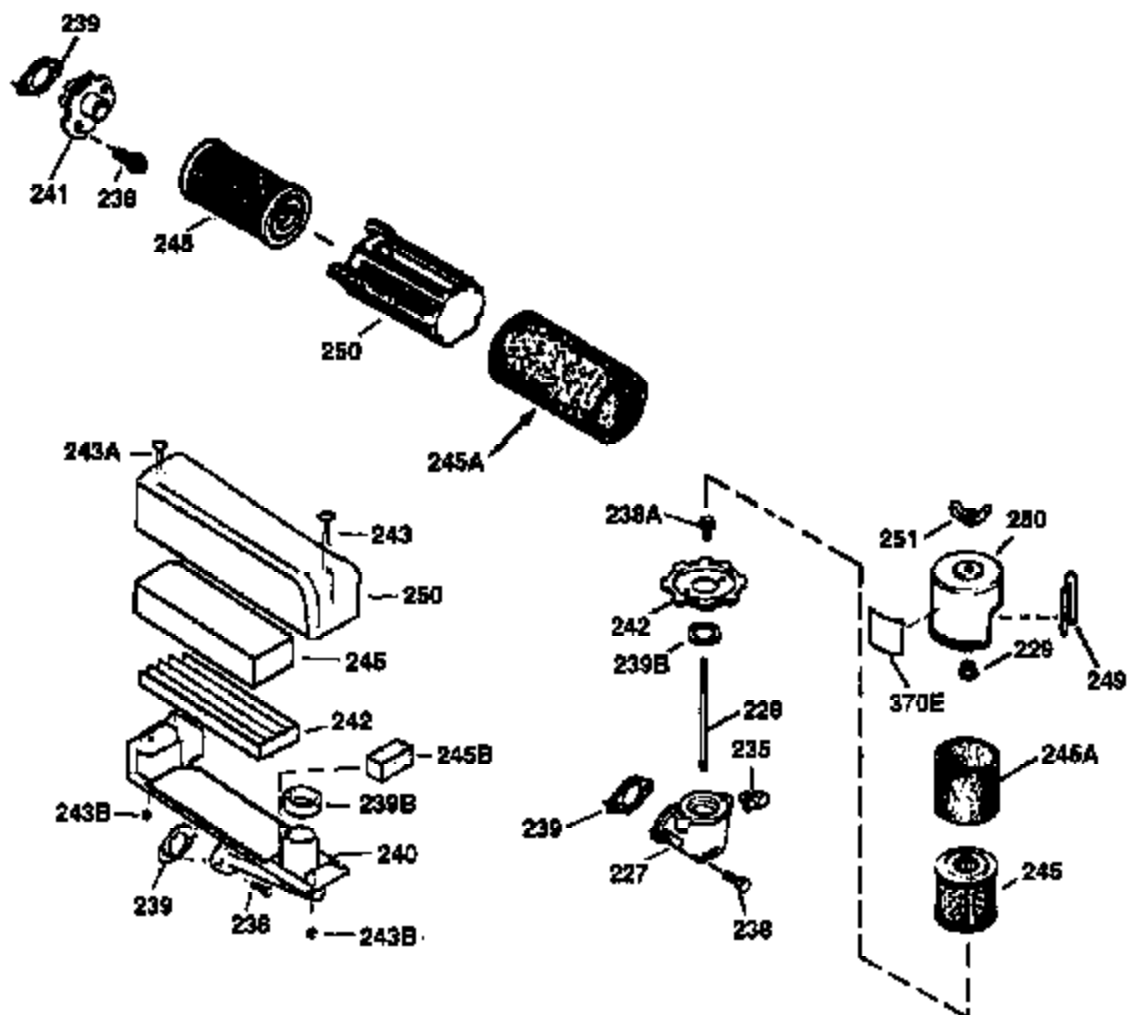

ILLUSTRATION SHOWS TYPICAL PARTS ONLY. ORDER BY PART NUMBER. PARTS NOT LISTED ARE SUPPLIED BY OEM.

VIEW 3 OF 3

Ref #	Part Number	Qty	Description
90	611112	1	Flywheel
238	650806	2	Screw, 10-32 x 5/8"
239	34338	1	* Air Cleaner Gasket
240	34858	1	Air Cleaner Body
245	34340	1	Air Cleaner Filter
250	34341B	1	Air Cleaner Cover
275	35993	1	Muffler
276	35994	1	Locking Plate
277	650957	2	Screw, 1/4-20 x 2-31/32"