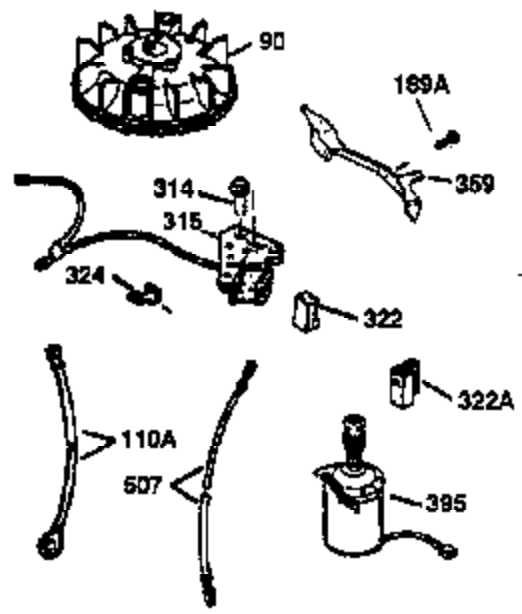

ILLUSTRATION SHOWS TYPICAL PARTS ONLY. ORDER BY PART NUMBER. PARTS NOT LISTED ARE SUPPLIED BY OEM.

VIEW 3 OF 3

Ref #	Part Number	Qty	Description
90	611112	1	Flywheel
238	650806	2	Screw, 10-32 x 5/8"
239	34338	1	* Air Cleaner Gasket
240	34858	1	Air Cleaner Body
245	34340	1	Air Cleaner Filter
250	34341B	1	Air Cleaner Cover
275	35603A	1	Muffler (Incl. 277)
276	33753	1	Locking Plate
277	650795	2	Screw, 1/4-20 x 2-1/4"
354	35025	1	Staple