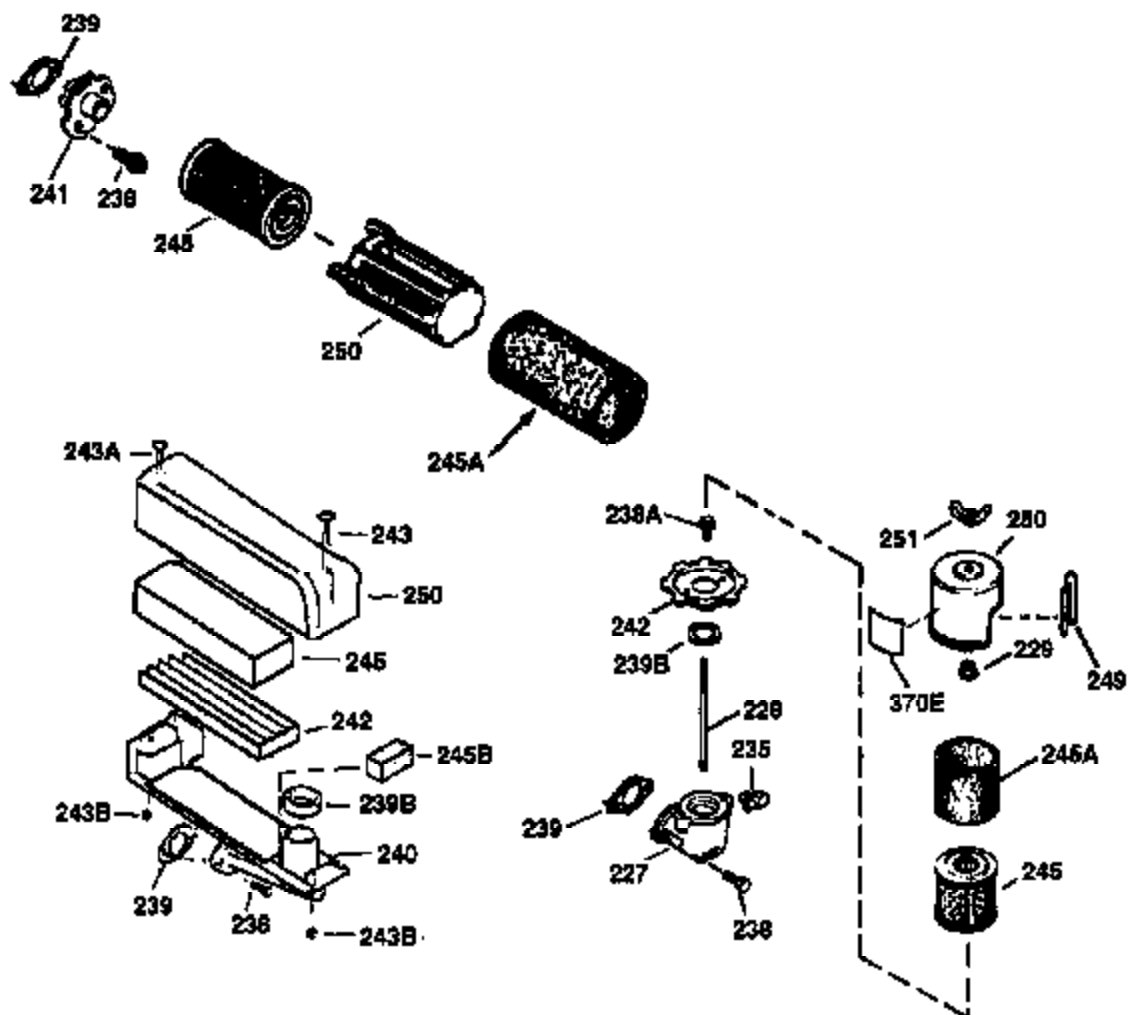

ILLUSTRATION SHOWS TYPICAL PARTS ONLY. ORDER BY PART NUMBER. PARTS NOT LISTED ARE SUPPLIED BY OEM.

VIEW 3 OF 3

Ref #	Part Number	Qty	Description
90	611112	1	Flywheel
238	650806	2	Screw, 10-32 x 5/8"
239	34338	1	* Air Cleaner Gasket
240	34858	1	Air Cleaner Body
245	34340	1	Air Cleaner Filter
250	34341B	1	Air Cleaner Cover
275	35603A	1	Muffler (Incl. 277)
276	33753	1	Locking Plate
277	650795	2	Screw, 1/4-20 x 2-1/4"
354	35025	1	Staple