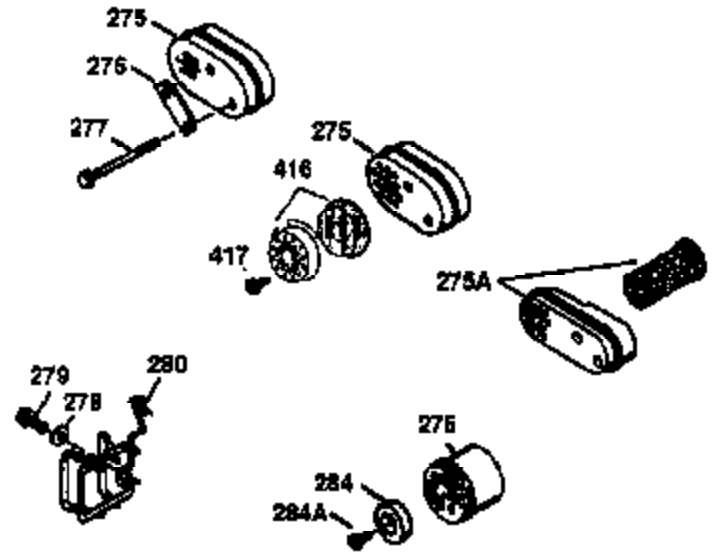

Ref #	Part Number	Qty	Description
400	35997	1	* Gasket Set (Incl. items marked PK i n notes). Incl. Part #s 26756 (1), 27234A (1), 33554A (1), 33735 (1), 34265 (1), 34338 (1), 34690A (1)
420	730225	1	SAE 30 4-Cycle Engine Oil (Quart)

ILLUSTRATION SHOWS TYPICAL PARTS ONLY. ORDER BY PART NUMBER. PARTS NOT LISTED ARE SUPPLIED BY OEM.

VIEW 2 OF 3

Ref #	Part Number	Qty	Description
19	36281	1	Extension Spring
69	35261	1	Mounting Flange Gasket
70	34311D	1	Mounting Flange (Incl. 72 thru 83)
72	36083	1	Oil Drain Plug
75	27897	1	Oil Seal
86	650488	6	Screw, 1/4-20 x 1-1/4"
182	6201	2	Screw, 1/4-28 x 7/8"
185	31384A	1	Intake Pipe (Incl. 224)
186	34337	1	Governor Link
223	650451	2	Screw, 1/4-20 x 1"
238	650806	2	Screw, 10-32 x 5/8"
239	34338	1	* Air Cleaner Gasket
245	34340	1	Air Cleaner Filter
250	34341B	1	Air Cleaner Cover
287	650926	2	Screw, 8-32 x 21/64"
298	28763	3	Screw, 10-32 x 35/64"
300	34476A	1	Fuel Tank (Incl. 292 & 301)
301	33032	1	Fuel Cap
354	35025	1	Staple
390	590686	1	Rewind Starter

ILLUSTRATION SHOWS TYPICAL PARTS ONLY. ORDER BY PART NUMBER. PARTS NOT LISTED ARE SUPPLIED BY OEM.

VIEW 3 OF 3

Ref #	Part Number	Qty	Description
90	611112	1	Flywheel
238	650806	2	Screw, 10-32 x 5/8"
239	34338	1	* Air Cleaner Gasket
240	34858	1	Air Cleaner Body
245	34340	1	Air Cleaner Filter
250	34341B	1	Air Cleaner Cover
275	35603A	1	Muffler (Incl. 277)
276	33753	1	Locking Plate
277	650795	2	Screw, 1/4-20 x 2-1/4"
354	35025	1	Staple