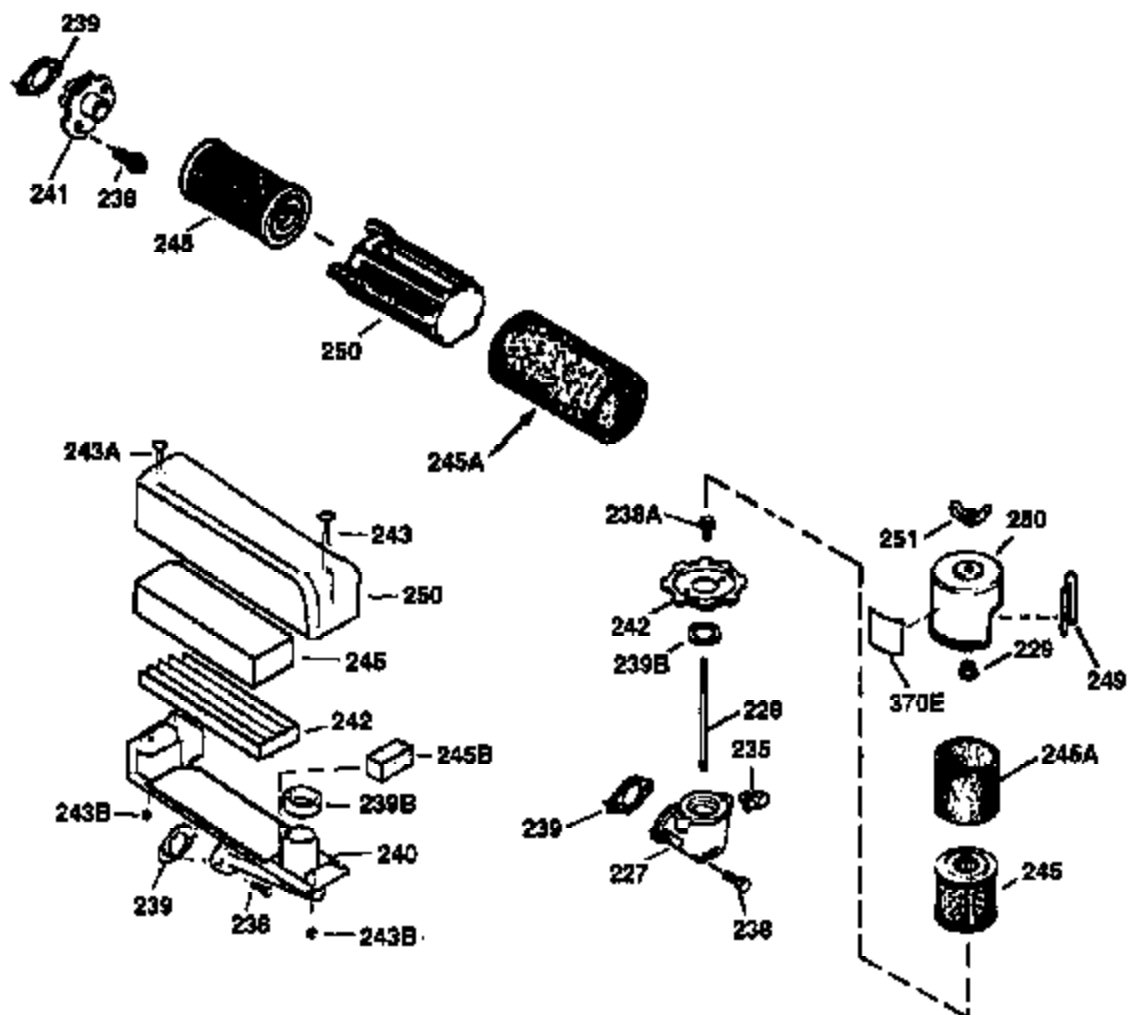

ILLUSTRATION SHOWS TYPICAL PARTS ONLY. ORDER BY PART NUMBER. PARTS NOT LISTED ARE SUPPLIED BY OEM.

VIEW 3 OF 3

Ref #	Part Number	Qty	Description
12A	36558	1	Breather Cover & Tube
90	611213	1	Flywheel
238	650806	2	Screw, 10-32 x 5/8"
239	34338	1	* Air Cleaner Gasket
240	34858	1	Air Cleaner Body
245	34340	1	Air Cleaner Filter
250	34341B	1	Air Cleaner Cover
275	36473	1	Muffler (Incl. 277)
277	650988	2	Screw, 1/4-20 x 2-5/16"
370K	36695	1	Starter Decal
416	36085	1	Spark Arrestor Kit (Incl. 417)(Optional)
417	650760	1	Screw, 8-32 x 3/8" (Optional)
900	0	1	Replacement Engine 750318B, order from 71-999
900	0		Replacement S/B NONE