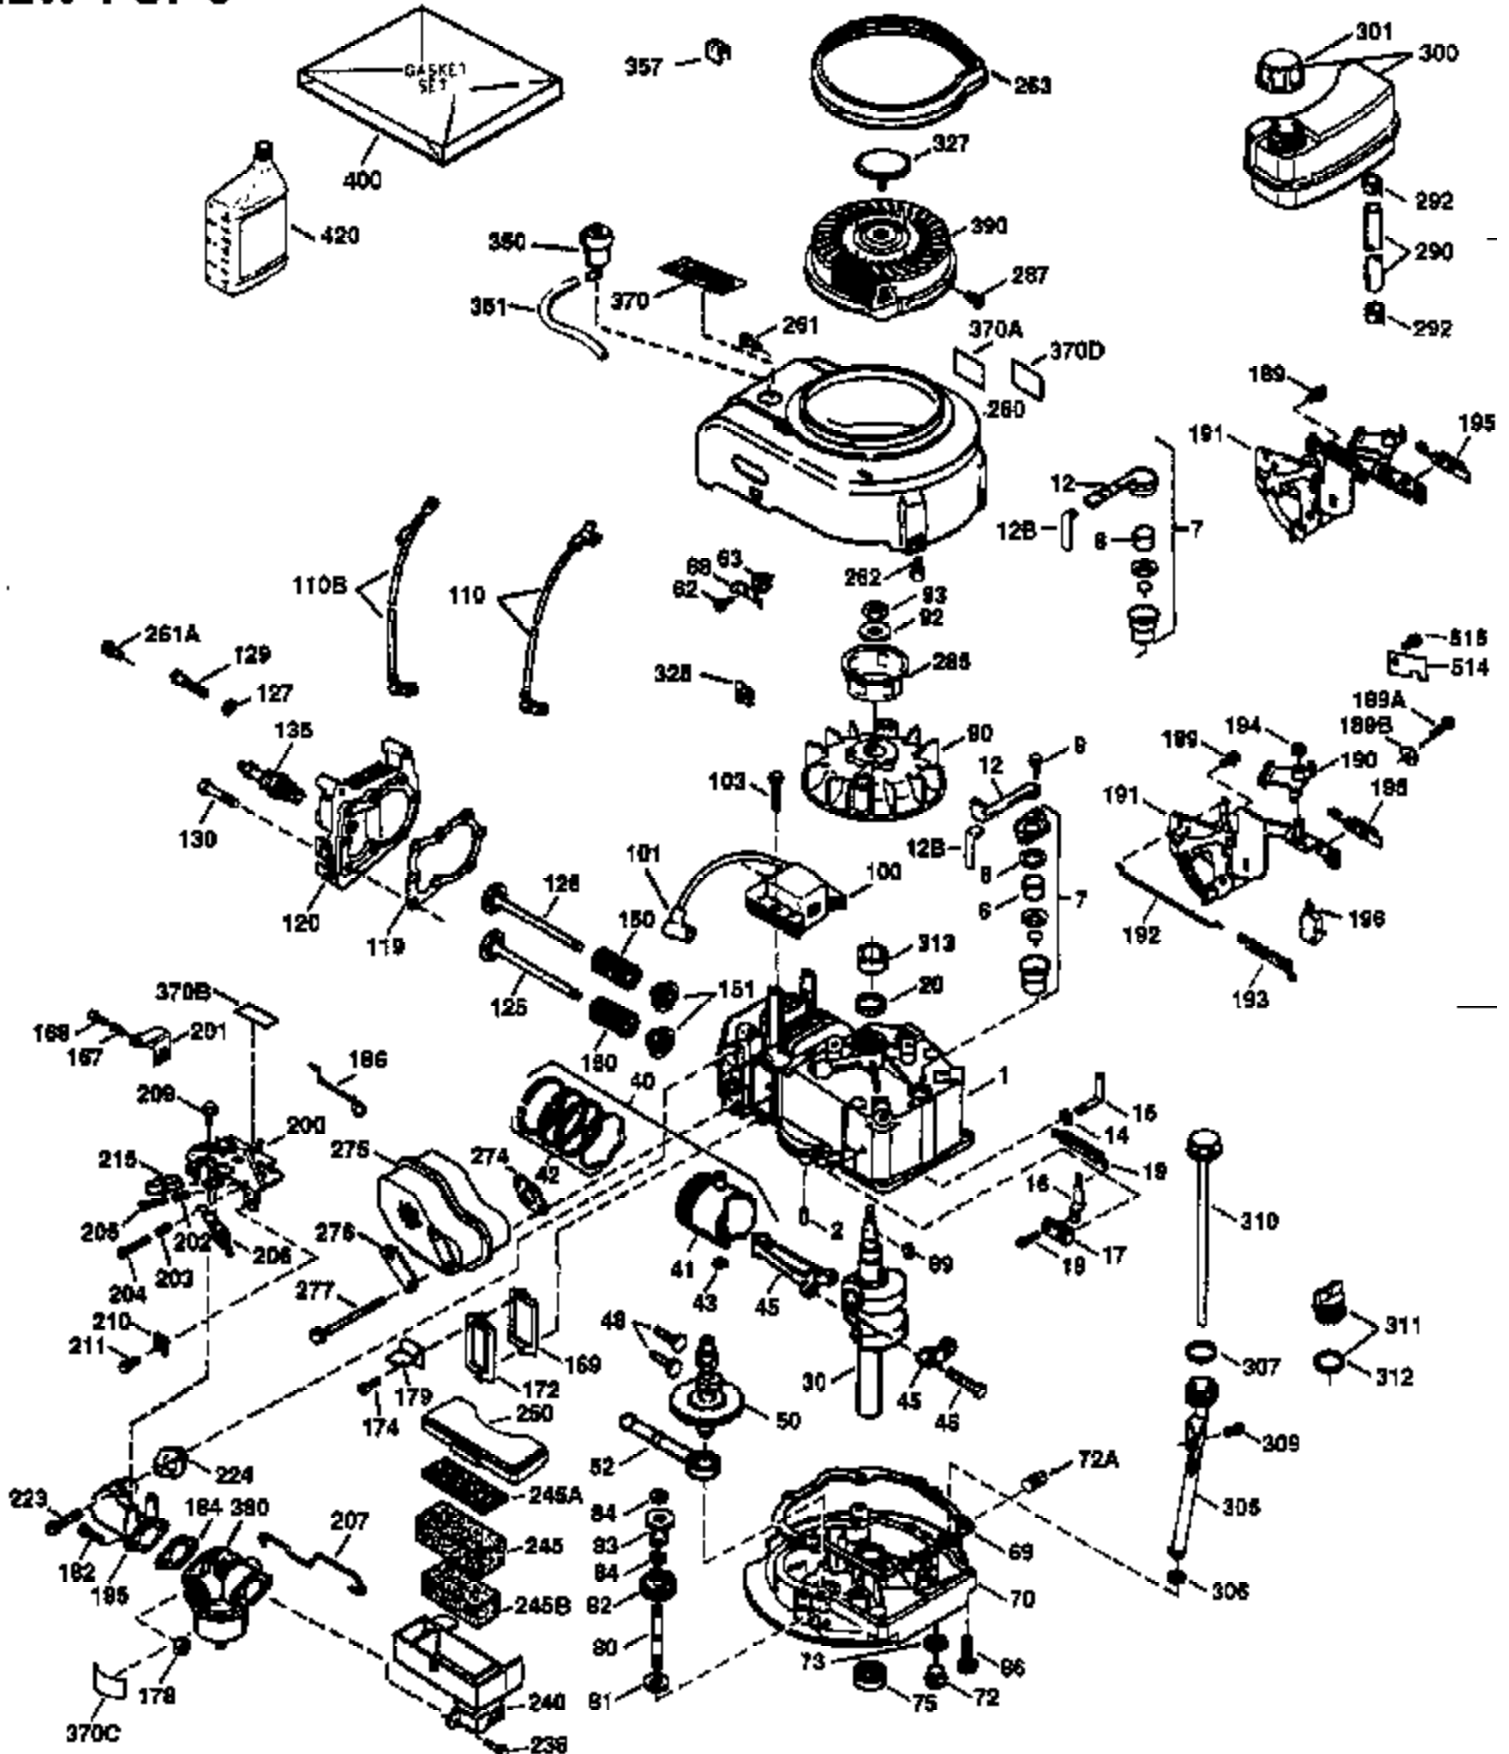

ILLUSTRATION SHOWS TYPICAL PARTS ONLY. ORDER BY PART NUMBER. PARTS NOT LISTED ARE SUPPLIED BY OEM.

VIEW 1 OF 3

Engine Parts List #1

Ref #	Part Number	Qty	Description
	1 36478A	1	Cylinder (Incl. 2,7,20 & 125)
	2 26727	2	Dowel Pin
	6 33734	1	Breather Element
	7 36557	1	Breather Ass'y. (Incl. 6 & 12A)
12A	36558	1	Breather Cover & Tube
	14 28277	1	Washer
	15 30589	1	Governor Rod (Incl. 14)
	16 31383A	1	Governor Lever
	17 31335	1	Governor Lever Clamp
	18 651018	1	Screw, Torx T-15, 8-32 x 19/64"
	19 31386	1	Extension Spring
	20 32600	1	Oil Seal
	30 35799A	1	Crankshaft
	40 36073	1	Piston, Pin & Ring Set (Std.)
	40 36074	1	Piston, Pin & Ring Set (.010" OS)
	40 36075	1	Piston, Pin & Ring Set (.020" OS)
	41 36070	1	Piston & Pin Ass'y. (Std.) (Incl. 43)
	41 36071	1	Piston & Pin Ass'y. (.010" OS) (Incl. 43)
	41 36072	1	Piston & Pin Ass'y. (.020" OS) (Incl. 43)
	42 36076	1	Ring Set (Std.)
	42 36077	1	Ring Set (.010" OS)
	42 36078	1	Ring Set (.020" OS)
	43 20381	2	Piston Pin Retaining Ring
	45 30963B	1	Connecting Rod Ass'y. (Incl. 46)
	46 32610A	2	Connecting Rod Bolt
	48 27241	2	Valve Lifter
	50 35992	1	Camshaft (MCR)
	52 29914	1	Oil Pump Ass'y.
	69 35261	1	Mounting Flange Gasket
	70 32612C	1	Mounting Flange (Incl. 72 thru 83)
	72 30572	1	Oil Drain Plug (Incl. 73)
72A	28534	1	Oil Drain Plug
	73 28833	1	Drain Plug Gasket
	75 27897	1	Oil Seal
	80 30574A	1	Governor Shaft
	81 30590A	1	Washer
	82 30591	1	Governor Gear Ass'y. (Incl. 81)
	83 30588A	1	Governor Spool
	86 650488	6	Screw, 1/4-20 x 1-1/4"
	89 610961	1	Flywheel Key
	90 611213	1	Flywheel
	92 650815	1	Belleville Washer
	93 650816	1	Flywheel Nut
100	34443A	1	Solid State Ignition
101	610118	1	Spark Plug Cover
103	651007	2	Screw, Torx T-15, 10-24 x 15/16"
110	36230	1	Ground Wire
119	36477	1	* Cylinder Head Gasket
120	36476	1	Cylinder Head
125	36471	1	Exhaust Valve (Std.) (Incl. 151)
125	36472	1	Exhaust Valve (1/32" OS) (Incl. 151)
126	29314B	1	Intake Valve (Std.) (Incl. 151)
126	29315C	1	Intake Valve (1/32" OS) (Incl. 151)
130	6021A	8	Screw, 5/16-18 x 1-1/2"
135	35395	1	Resistor Spark Plug (RJ19LM)
150	35991	2	Valve Spring
151	31673	2	Valve Spring Cap
169	27234A	1	* Valve Cover Gasket