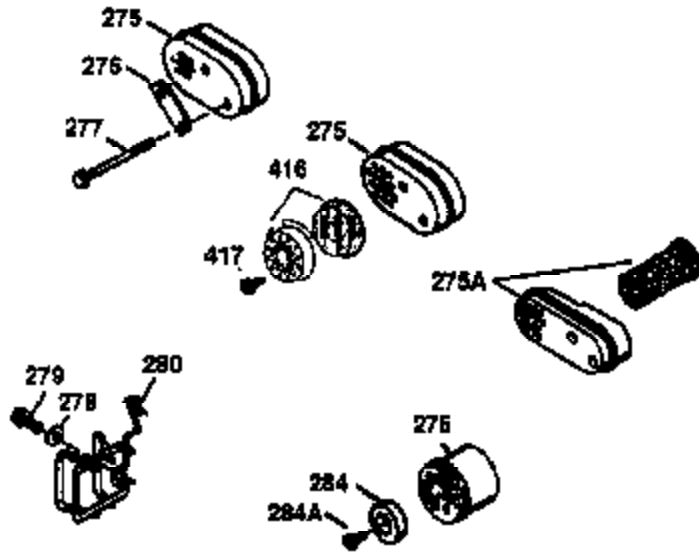

ILLUSTRATION SHOWS TYPICAL PARTS ONLY. ORDER BY PART NUMBER. PARTS NOT LISTED ARE SUPPLIED BY OEM.

VIEW 3 OF 3

Ref #	Part Number	Qty	Description
12A	36558	1	Breather Cover & Tube
90	611213	1	Flywheel
238	650806	2	Screw, 10-32 x 5/8"
239	34338	1	* Air Cleaner Gasket
240	34858	1	Air Cleaner Body
245	34340	1	Air Cleaner Filter
250	34341B	1	Air Cleaner Cover
275	36473	1	Muffler (Incl. 277)
277	650988	2	Screw, 1/4-20 x 2-5/16"
370K	36695	1	Starter Decal
416	36085	1	Spark Arrestor Kit (Incl. 417)(Optional)
417	650760	1	Screw, 8-32 x 3/8" (Optional)
900	0	1	Replacement Engine 750318B, order from 71-999
900	0		Replacement S/B NONE