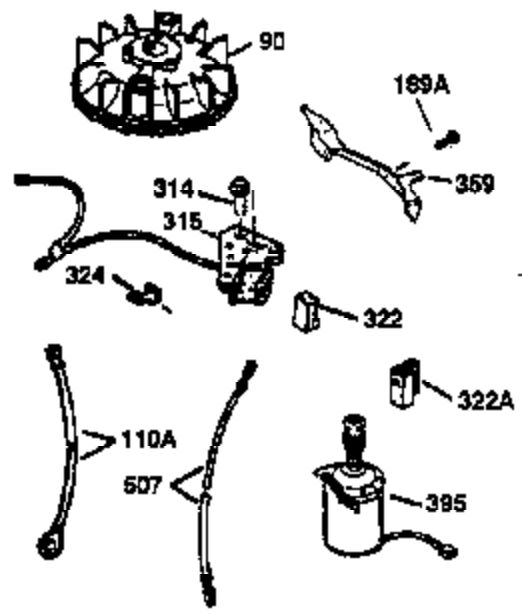

ILLUSTRATION SHOWS TYPICAL PARTS ONLY. ORDER BY PART NUMBER. PARTS NOT LISTED ARE SUPPLIED BY OEM.

VIEW 3 OF 3

Ref #	Part Number	Qty	Description
12A	36558	1	Breather Cover & Tube
90	611213	1	Flywheel
238	650806	2	Screw, 10-32 x 5/8"
239	34338	1	* Air Cleaner Gasket
240	34858	1	Air Cleaner Body
245	34340	1	Air Cleaner Filter
250	34341B	1	Air Cleaner Cover
275	36473	1	Muffler (Incl. 277)
277	650988	2	Screw, 1/4-20 x 2-5/16"
370K	36695	1	Starter Decal
416	36085	1	Spark Arrestor Kit (Incl. 417)(Optional)
417	650760	1	Screw, 8-32 x 3/8" (Optional)
900	0	1	Replacement Engine 750318B, order from 71-999
900	0		Replacement S/B NONE