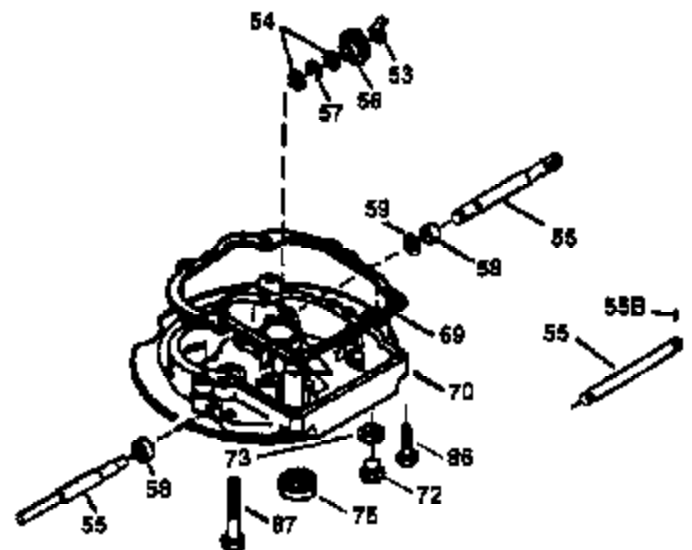

ILLUSTRATION SHOWS TYPICAL PARTS ONLY. ORDER BY PART NUMBER. PARTS NOT LISTED ARE SUPPLIED BY OEM.

VIEW 2 OF 3

Ref #	Part Number	Qty	Description
19	31361	1	Extension Spring
69	35261	1	Mounting Flange Gasket
70	34311D	1	Mounting Flange (Incl. 72 thru 83)
72	36083	1	Oil Drain Plug
75	27897	1	Oil Seal
86	650488	6	Screw, 1/4-20 x 1-1/4"
182	6201	2	Screw, 1/4-28 x 7/8"
185	31384A	1	Intake Pipe (Incl. 224)
186	32653	1	Governor Link
216	33086	1	R.P.M. Adjusting Lever
223	650451	2	Screw, 1/4-20 x 1"
238	650806	2	Screw, 10-32 x 5/8"
239	34338	1	* Air Cleaner Gasket
245	35604	1	Air Cleaner Filter
245A	35605	1	Air Cleaner Filter
250	35665	1	Air Cleaner Cover
287	650926	2	Screw, 8-32 x 21/64"
298	28763	3	Screw, 10-32 x 35/64"
300	34979A	1	Fuel Tank (Incl. 292 & 301)
301	35355	1	Fuel Cap
390	590694	1	Rewind Starter (NOTE: This engine could have been built with 590686 starter. Refer to the design of the air intake louvers for part identification. Individual starter parts do not interchange.)