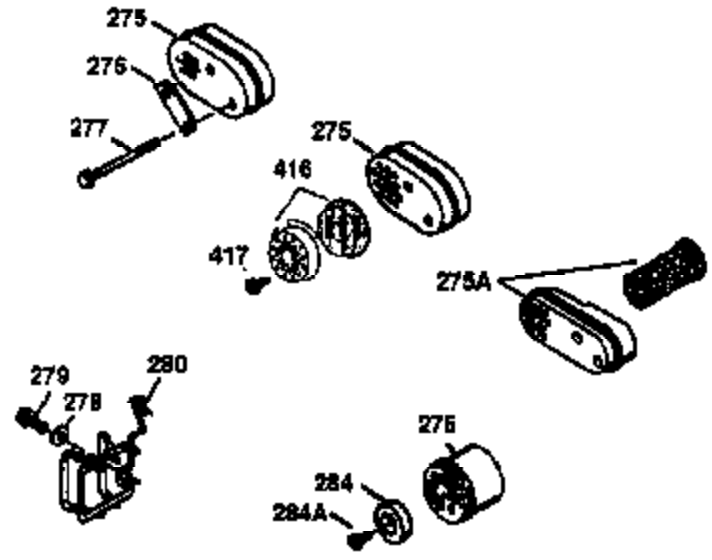

ILLUSTRATION SHOWS TYPICAL PARTS ONLY. ORDER BY PART NUMBER. PARTS NOT LISTED ARE SUPPLIED BY OEM.

VIEW 3 OF 3

Ref #	Part Number	Qty	Description
90	611044	1	Flywheel
238	650806	2	Screw, 10-32 x 5/8"
239	34338	1	* Air Cleaner Gasket
240	34858	1	Air Cleaner Body
245A	35605	1	Air Cleaner Filter
245B	34927	1	Air Cleaner Filter
245	35604	1	Air Cleaner Filter
250	35665	1	Air Cleaner Cover
275	36491	1	Muffler (Incl. 277)
277	650988	2	Screw, 1/4-20 x 2-13/64"