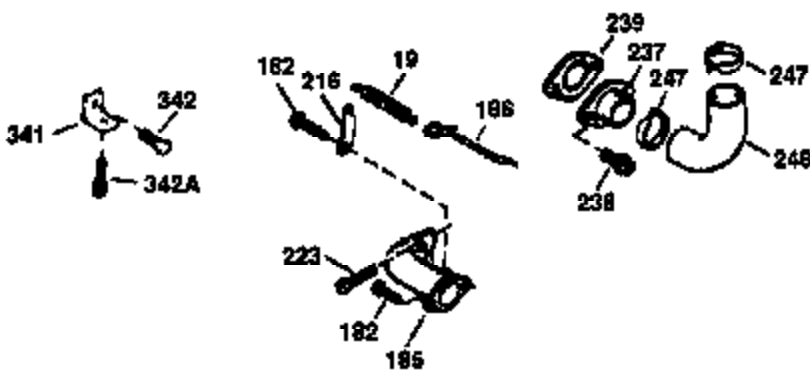

ILLUSTRATION SHOWS TYPICAL PARTS ONLY. ORDER BY PART NUMBER. PARTS NOT LISTED ARE SUPPLIED BY OEM.

VIEW 2 OF 3

Ref #	Part Number	Qty	Description
19	31361	1	Extension Spring
69	35261	1	Mounting Flange Gasket
70	34311D	1	Mounting Flange (Incl. 72 thru 83)
72	36083	1	Oil Drain Plug
75	27897	1	Oil Seal
86	650488	6	Screw, 1/4-20 x 1-1/4"
182	6201	2	Screw, 1/4-28 x 7/8"
185	31384A	1	Intake Pipe (Incl. 224)
186	32653	1	Governor Link
216	33086	1	R.P.M. Adjusting Lever
223	650451	2	Screw, 1/4-20 x 1"
238	650806	2	Screw, 10-32 x 5/8"
239	34338	1	* Air Cleaner Gasket
245	35604	1	Air Cleaner Filter
245A	35605	1	Air Cleaner Filter
250	35665	1	Air Cleaner Cover
287	650926	2	Screw, 8-32 x 21/64"
298	28763	3	Screw, 10-32 x 35/64"
300	34979A	1	Fuel Tank (Incl. 292 & 301)
301	35355	1	Fuel Cap
390	590694	1	Rewind Starter (NOTE: This engine could have been built with 590686 starter. Refer to the design of the air intake louvers for part identification. Individual starter parts do not interchange.)