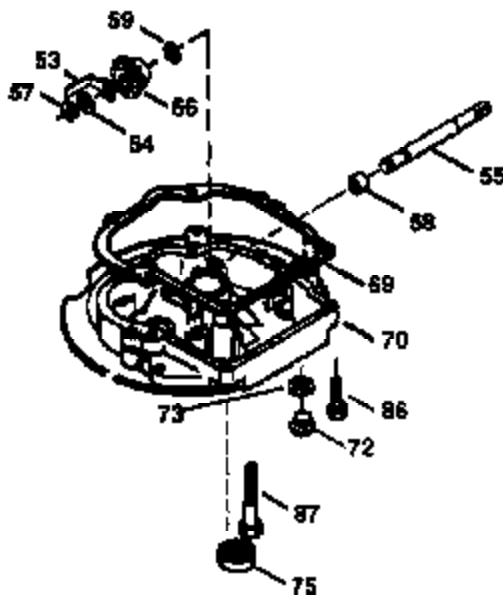

ILLUSTRATION SHOWS TYPICAL PARTS ONLY. ORDER BY PART NUMBER. PARTS NOT LISTED ARE SUPPLIED BY OEM.

VIEW 2 OF 3

Ref #	Part Number	Qty	Description
19	31361	1	Extension Spring
69	35261	1	Mounting Flange Gasket
70	34311D	1	Mounting Flange (Incl. 72 thru 83)
72	36083	1	Oil Drain Plug
75	27897	1	Oil Seal
86	650488	6	Screw, 1/4-20 x 1-1/4"
182	6201	2	Screw, 1/4-28 x 7/8"
185	31384A	1	Intake Pipe (Incl. 224)
186	32653	1	Governor Link
216	33086	1	R.P.M. Adjusting Lever
223	650451	2	Screw, 1/4-20 x 1"
238	650806	2	Screw, 10-32 x 5/8"
239	34338	1	* Air Cleaner Gasket
245	35604	1	Air Cleaner Filter
245A	35605	1	Air Cleaner Filter
250	35665	1	Air Cleaner Cover
287	650926	2	Screw, 8-32 x 21/64"
298	28763	3	Screw, 10-32 x 35/64"
300	34979A	1	Fuel Tank (Incl. 292 & 301)
301	35355	1	Fuel Cap
390	590694	1	Rewind Starter (NOTE: This engine could have been built with 590686 starter. Refer to the design of the air intake louvers for part identification. Individual starter parts do not interchange.)