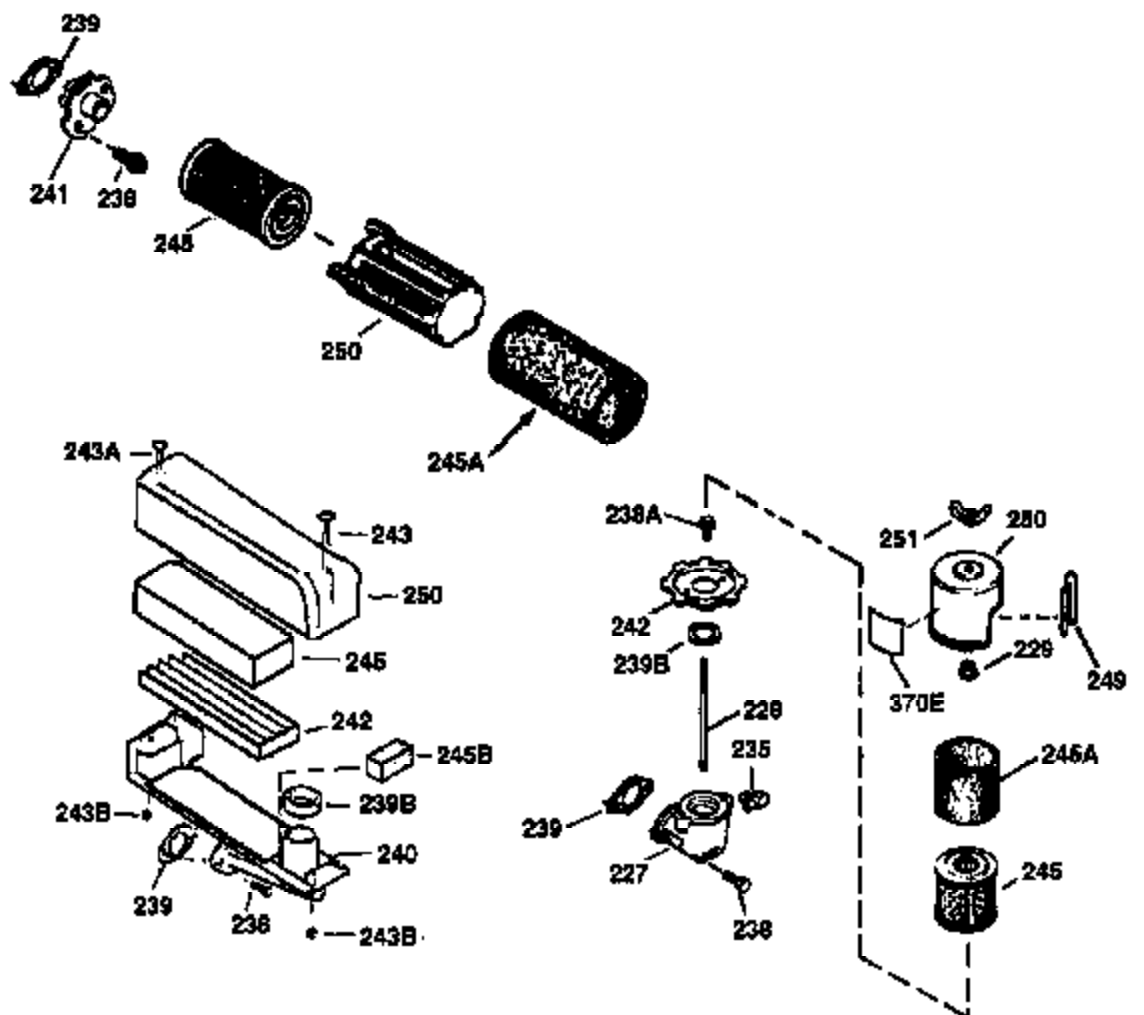

ILLUSTRATION SHOWS TYPICAL PARTS ONLY. ORDER BY PART NUMBER. PARTS NOT LISTED ARE SUPPLIED BY OEM.

VIEW 3 OF 3

Ref #	Part Number	Qty	Description
90	611044	1	Flywheel
238	650806	2	Screw, 10-32 x 5/8"
239	34338	1	* Air Cleaner Gasket
240	34858	1	Air Cleaner Body
245A	35605	1	Air Cleaner Filter
245B	34927	1	Air Cleaner Filter
245	35604	1	Air Cleaner Filter
250	35665	1	Air Cleaner Cover
275	36491	1	Muffler (Incl. 277)
277	650988	2	Screw, 1/4-20 x 2-13/64"