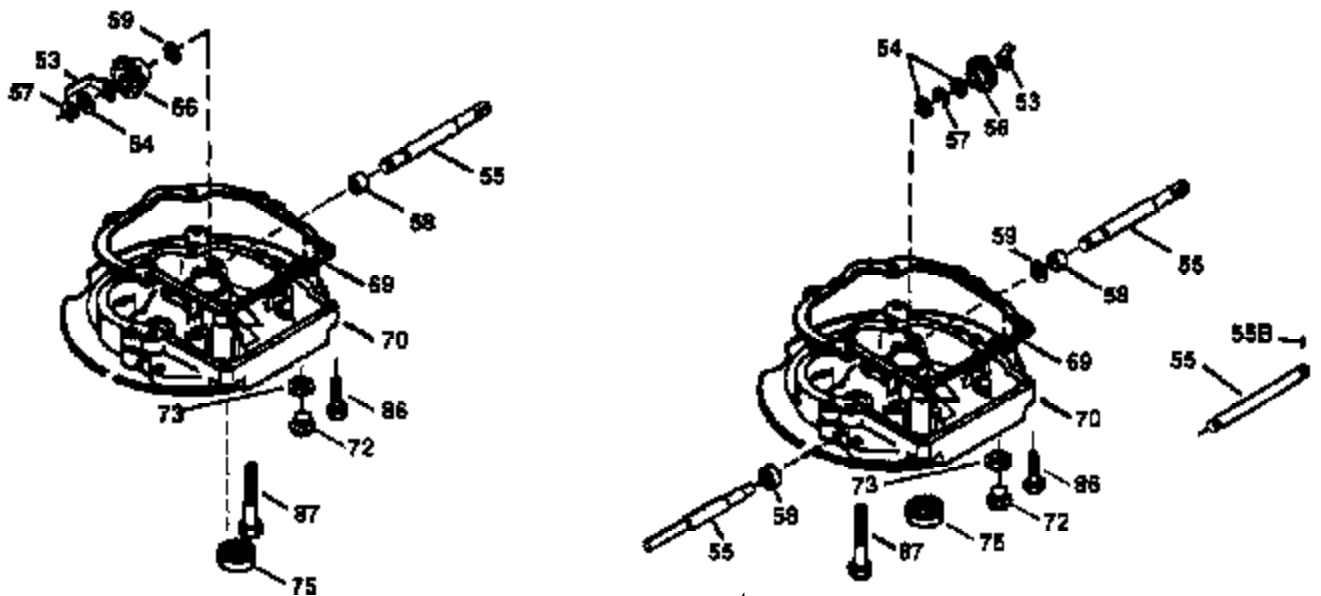

ILLUSTRATION SHOWS TYPICAL PARTS ONLY. ORDER BY PART NUMBER. PARTS NOT LISTED ARE SUPPLIED BY OEM.

VIEW 2 OF 3

Ref #	Part Number	Qty	Description
19	36281	1	Extension Spring
69	35261	1	Mounting Flange Gasket
70	34311D	1	Mounting Flange (Incl. 72 thru 83)
72	36083	1	Oil Drain Plug
75	27897	1	Oil Seal
86	650488	6	Screw, 1/4-20 x 1-1/4"
182	6201	2	Screw, 1/4-28 x 7/8"
185	31384A	1	Intake Pipe (Incl. 224)
186	34337	1	Governor Link
223	650451	2	Screw, 1/4-20 x 1"
238	650806	2	Screw, 10-32 x 5/8"
239	34338	1	* Air Cleaner Gasket
245	34340	1	Air Cleaner Filter
250	34341B	1	Air Cleaner Cover
287	650926	2	Screw, 8-32 x 21/64"
298	28763	3	Screw, 10-32 x 35/64"
300	34476A	1	Fuel Tank (Incl. 292 & 301)
301	33032	1	Fuel Cap
390	590688	1	Rewind Starter