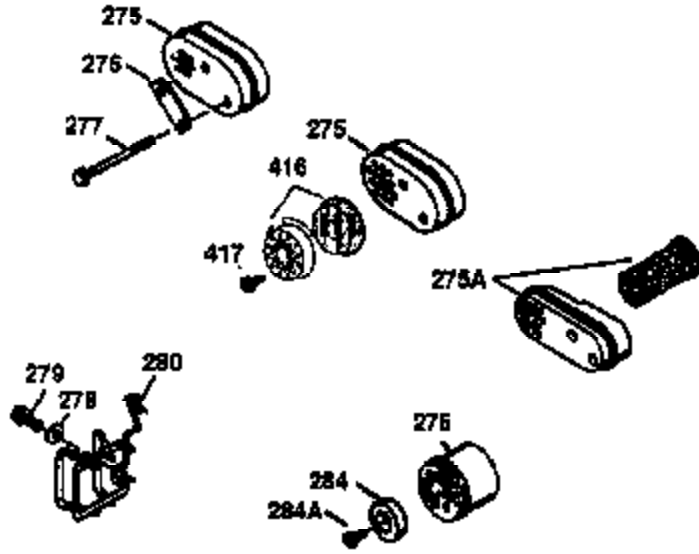

ILLUSTRATION SHOWS TYPICAL PARTS ONLY. ORDER BY PART NUMBER. PARTS NOT LISTED ARE SUPPLIED BY OEM.

VIEW 3 OF 3

Ref #	Part Number	Qty	Description
90	611112	1	Flywheel
238	650806	2	Screw, 10-32 x 5/8"
239	34338	1	* Air Cleaner Gasket
240	34858	1	Air Cleaner Body
245	34340	1	Air Cleaner Filter
250	34341B	1	Air Cleaner Cover