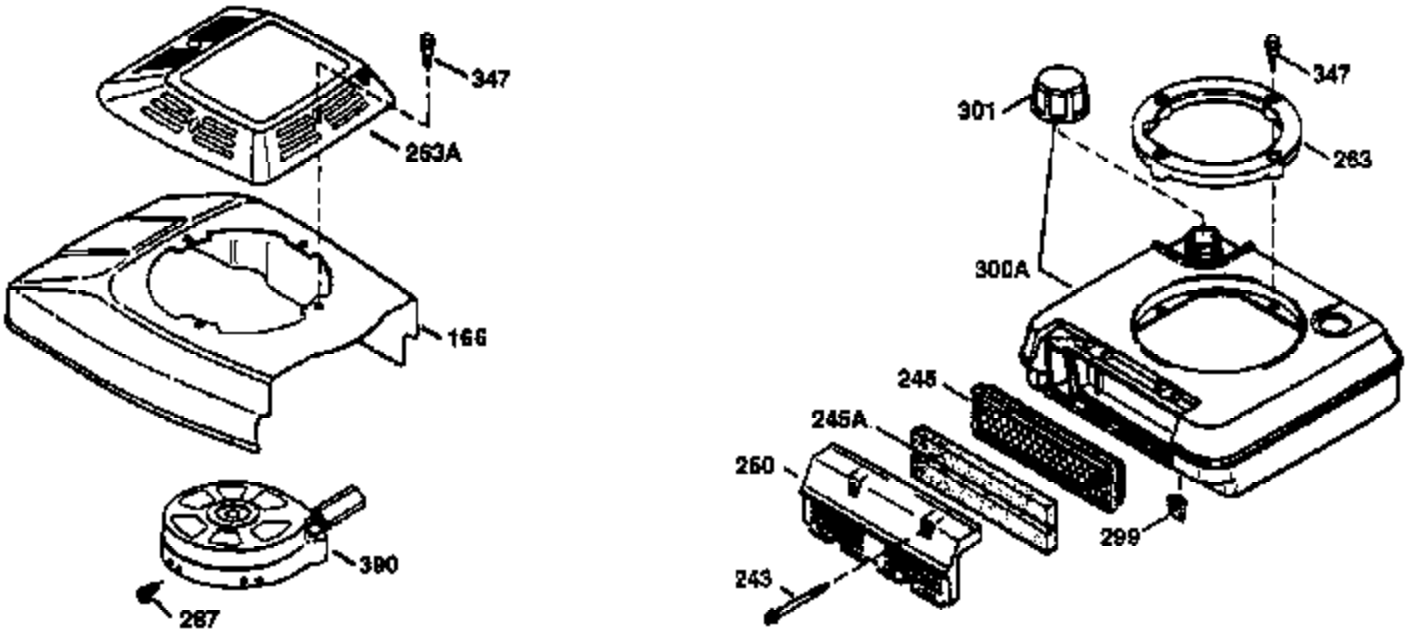

ILLUSTRATION SHOWS TYPICAL PARTS ONLY. ORDER BY PART NUMBER. PARTS NOT LISTED ARE SUPPLIED BY OEM.

VIEW 2 OF 3

Ref #	Part Number	Qty	Description
19	36281	1	Extension Spring
69	35261	1	Mounting Flange Gasket
70	34311D	1	Mounting Flange (Incl. 72 thru 83)
72	36083	1	Oil Drain Plug
75	27897	1	Oil Seal
86	650488	6	Screw, 1/4-20 x 1-1/4"
182	6201	2	Screw, 1/4-28 x 7/8"
185	31384A	1	Intake Pipe (Incl. 224)
186	34337	1	Governor Link
223	650451	2	Screw, 1/4-20 x 1"
238	650806	2	Screw, 10-32 x 5/8"
239	34338	1	* Air Cleaner Gasket
245	34340	1	Air Cleaner Filter
250	34341B	1	Air Cleaner Cover
287	650926	2	Screw, 8-32 x 21/64"
298	28763	3	Screw, 10-32 x 35/64"
300	34476A	1	Fuel Tank (Incl. 292 & 301)
301	33032	1	Fuel Cap
390	590688	1	Rewind Starter