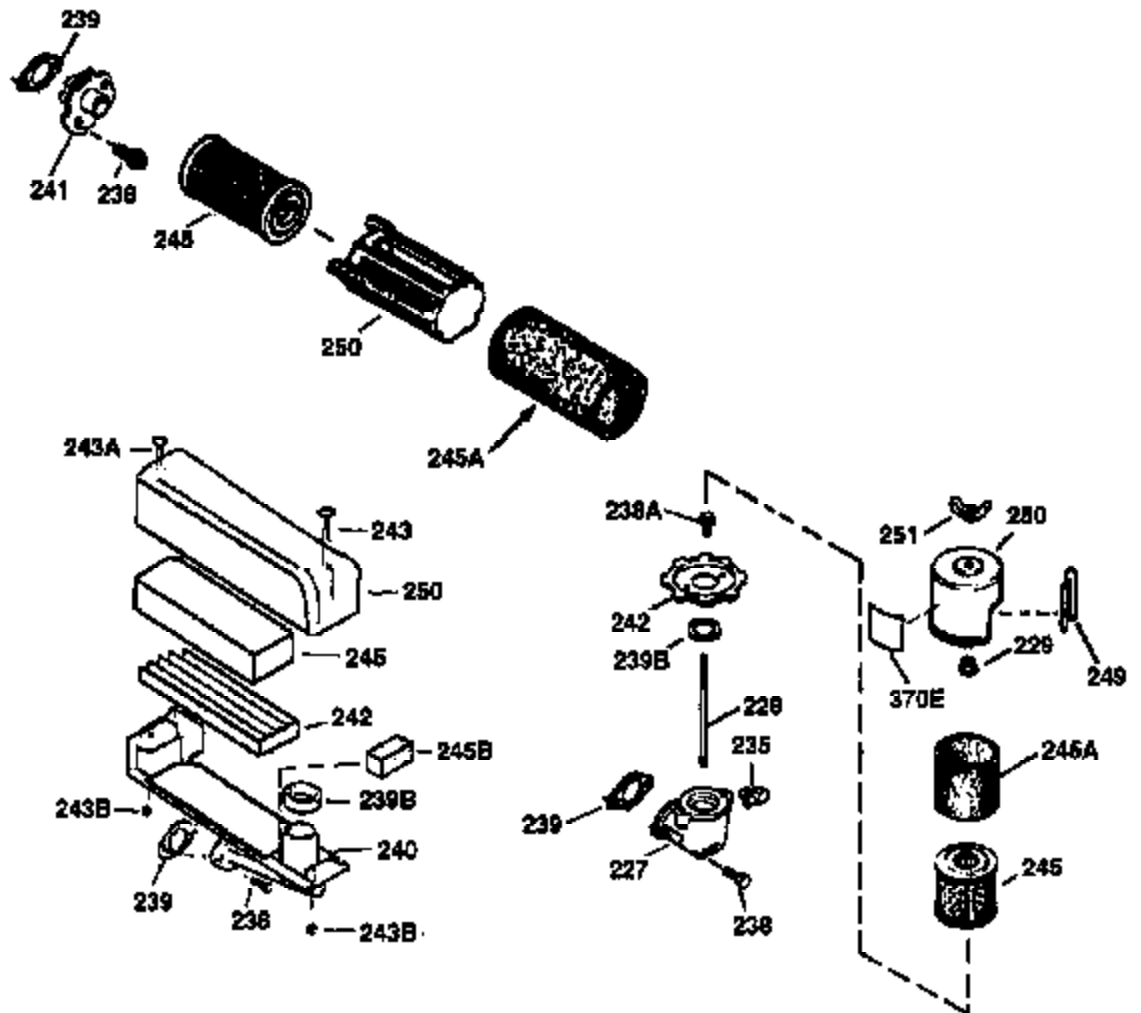

ILLUSTRATION SHOWS TYPICAL PARTS ONLY. ORDER BY PART NUMBER. PARTS NOT LISTED ARE SUPPLIED BY OEM.

VIEW 3 OF 3

Ref #	Part Number	Qty	Description
90	611112	1	Flywheel
238	650806	2	Screw, 10-32 x 5/8"
239	34338	1	* Air Cleaner Gasket
240	34858	1	Air Cleaner Body
245	34340	1	Air Cleaner Filter
250	34341B	1	Air Cleaner Cover