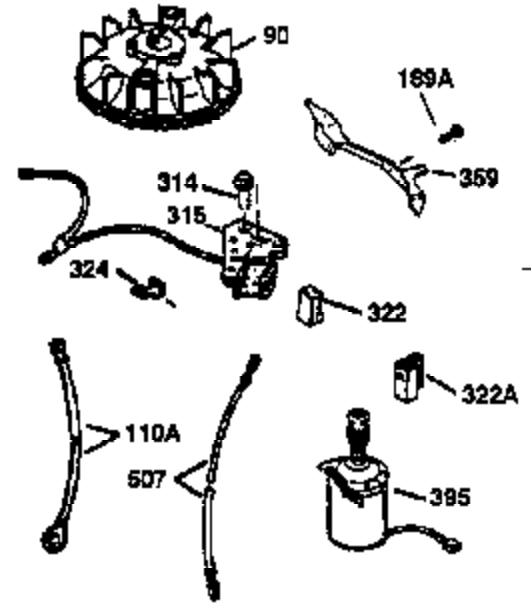

ILLUSTRATION SHOWS TYPICAL PARTS ONLY. ORDER BY PART NUMBER. PARTS NOT LISTED ARE SUPPLIED BY OEM.

VIEW 3 OF 3

Ref #	Part Number	Qty	Description
90	611112	1	Flywheel
238	650806	2	Screw, 10-32 x 5/8"
239	34338	1	* Air Cleaner Gasket
240	34858	1	Air Cleaner Body
245	34340	1	Air Cleaner Filter
250	34341B	1	Air Cleaner Cover