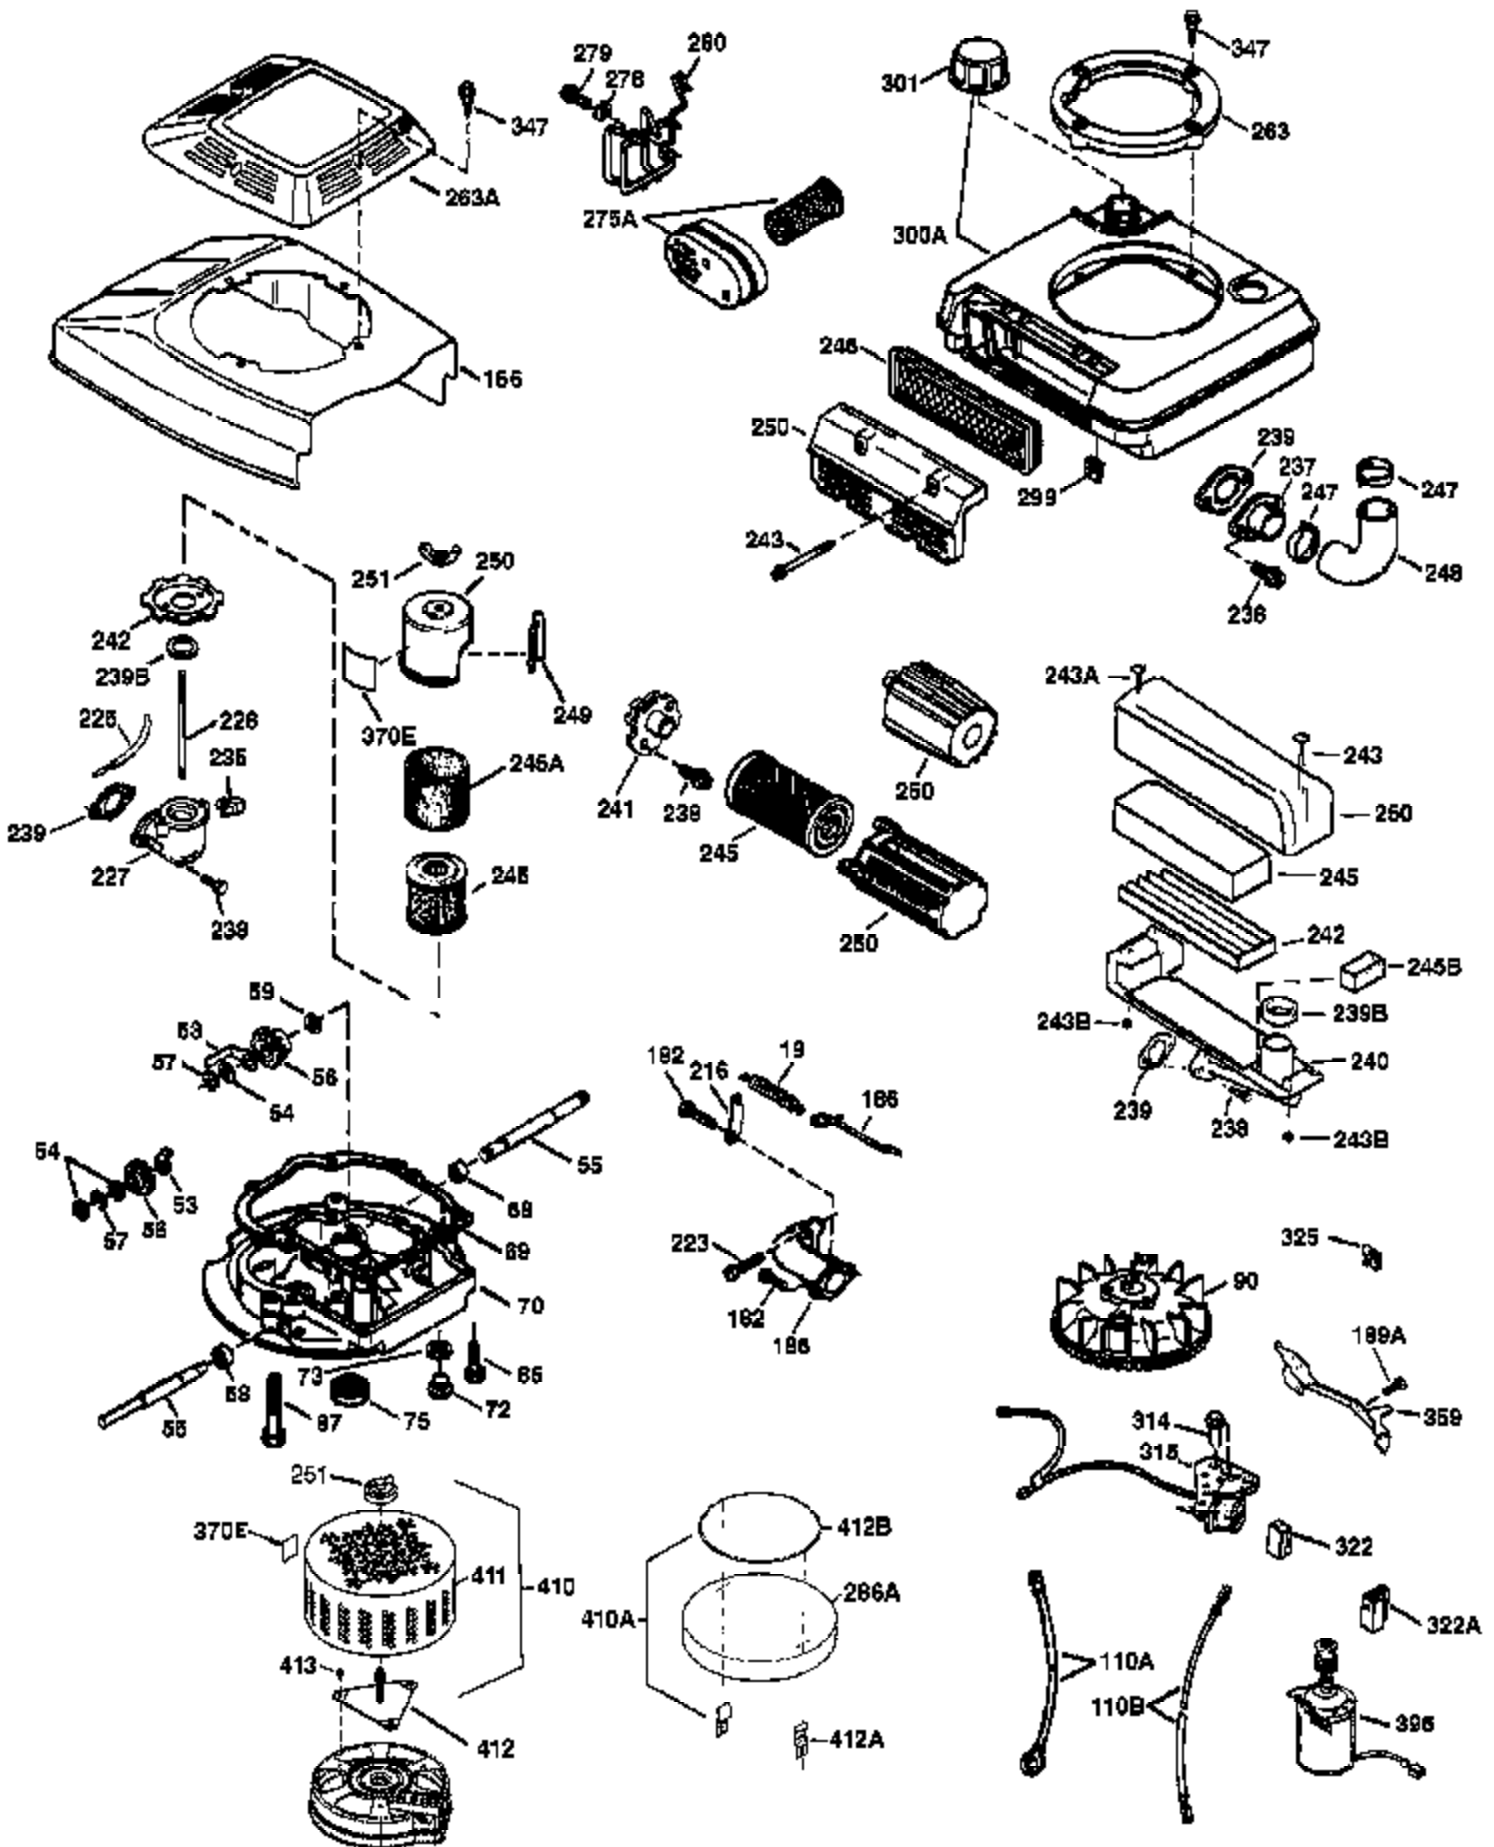

Ref #	Part Number	Qty	Description
19	31361	1	Extension Spring
69	35261	1	Mounting Flange Gasket
70	34311D	1	Mounting Flange (Incl. 72 thru 83)
72	36083	1	Oil Drain Plug
75	27897	1	Oil Seal
86	650488	6	Screw, 1/4-20 x 1-1/4"
90	611044	1	Flywheel
110B	34978	1	D.C. Starter Wire
110A	34970	1	Ground Wire
129	650818	1	Screw, 5/16-18 x 1-1/2"
182	6201	2	Screw, 1/4-28 x 7/8"
185	31384A	1	Intake Pipe (Incl. 224)
186	32653	1	Governor Link
216	33086	1	R.P.M. Adjusting Lever
223	650451	2	Screw, 1/4-20 x 1"
238	650806	2	Screw, 10-32 x 5/8"
239	34338	1	* Air Cleaner Gasket
240	34858	1	Air Cleaner Body
245	35604	1	Air Cleaner Filter
245A	35605	1	Air Cleaner Filter
245B	34927	1	Air Cleaner Filter
250	35665	1	Air Cleaner Cover
261A	650784	1	Screw, 10-24 x 11/16"
275A	36664	1	Spark Arrestor Muffler (Optional) (Incl. 284,284A,416,417)
278	8345	1	Washer
279	30063	1	Screw, Torx T-30, 1/4-20 x 1/2"
280	35726	1	Heat Shield
301	35355	1	Fuel Cap
314	650767	2	Screw, 8-32 x 27/64"
315	34960	1	Alternator Coil
322	34977	1	Connector Body
380	632524	1	Carburetor (Incl. 184)