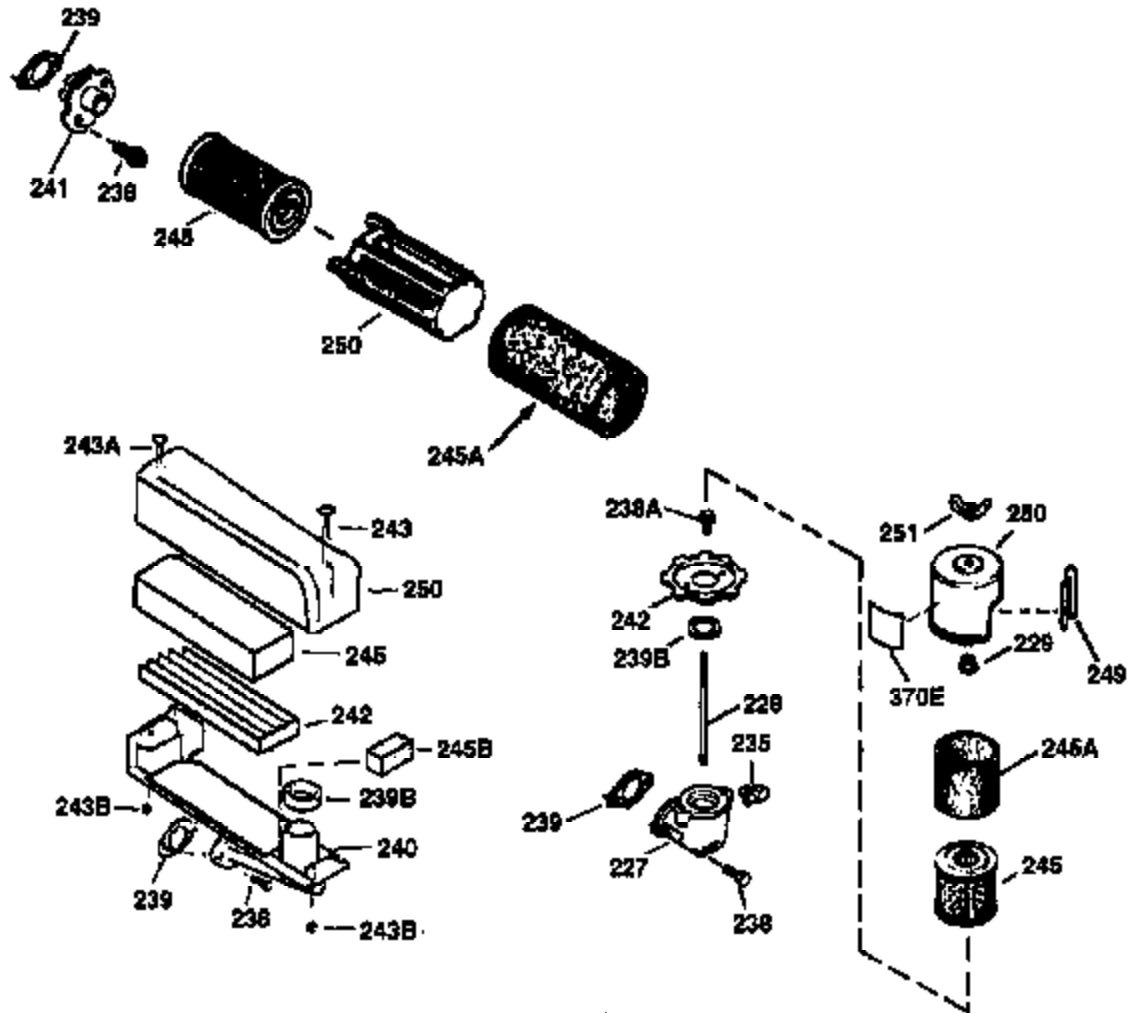

ILLUSTRATION SHOWS TYPICAL PARTS ONLY. ORDER BY PART NUMBER. PARTS NOT LISTED ARE SUPPLIED BY OEM.

VIEW 3 OF 3

Ref #	Part Number	Qty	Description
90	611123	1	Flywheel
238	650806	2	Screw, 10-32 x 5/8"
239	34338	1	* Air Cleaner Gasket
240	34858	1	Air Cleaner Body
245	34340	1	Air Cleaner Filter
250	34341B	1	Air Cleaner Cover
275	36473	1	Muffler (Incl. 277)
277	650988	2	Screw, 1/4-20 x 2-5/16"