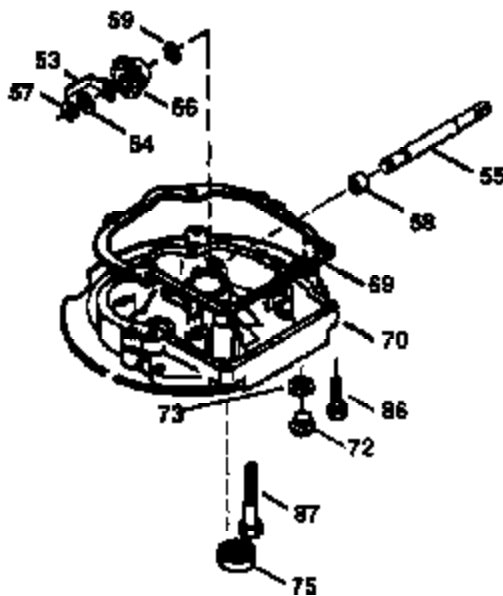

ILLUSTRATION SHOWS TYPICAL PARTS ONLY. ORDER BY PART NUMBER. PARTS NOT LISTED ARE SUPPLIED BY OEM.

VIEW 2 OF 3

Ref #	Part Number	Qty	Description
19	31386	1	Extension Spring
69	35261	1	Mounting Flange Gasket
70	32612C	1	Mounting Flange (Incl. 72 thru 83)
72	36083	1	Oil Drain Plug
75	27897	1	Oil Seal
86	650488	6	Screw, 1/4-20 x 1-1/4"
182	6201	2	Screw, 1/4-28 x 7/8"
185	31384A	1	Intake Pipe (Incl. 224)
186	34337	1	Governor Link
223	650451	2	Screw, 1/4-20 x 1"
238	650806	2	Screw, 10-32 x 5/8"
239	34338	1	* Air Cleaner Gasket
245	34340	1	Air Cleaner Filter
250	34341B	1	Air Cleaner Cover
287	650926	2	Screw, 8-32 x 21/64"
300	32671	1	Fuel Tank (Incl. 292 & 301)
301	33032	1	Fuel Cap
341	35016	1	Fuel Tank Bracket
342	650735	1	Screw, 10-24 x 3/8"
342A	650665	1	Screw, 1/4-15 x 3/4"
390	590732	1	Rewind Starter (NOTE: This engine could have been built with 590688 starter. Refer to the design of the air intake louvers for part identification. Individual starter parts do not interchange.)