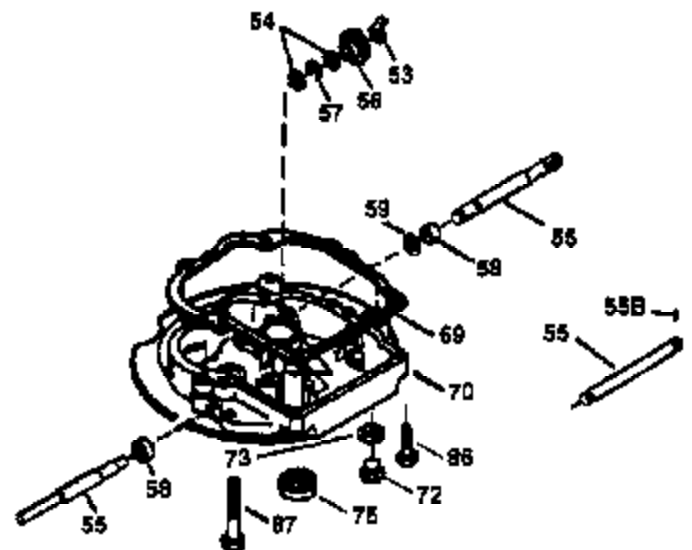

ILLUSTRATION SHOWS TYPICAL PARTS ONLY. ORDER BY PART NUMBER. PARTS NOT LISTED ARE SUPPLIED BY OEM.

VIEW 2 OF 3

Ref #	Part Number	Qty	Description
19	31386	1	Extension Spring
69	35261	1	Mounting Flange Gasket
70	32612C	1	Mounting Flange (Incl. 72 thru 83)
72	36083	1	Oil Drain Plug
75	27897	1	Oil Seal
86	650488	6	Screw, 1/4-20 x 1-1/4"
182	6201	2	Screw, 1/4-28 x 7/8"
185	31384A	1	Intake Pipe (Incl. 224)
186	34337	1	Governor Link
223	650451	2	Screw, 1/4-20 x 1"
238	650806	2	Screw, 10-32 x 5/8"
239	34338	1	* Air Cleaner Gasket
245	34340	1	Air Cleaner Filter
250	34341B	1	Air Cleaner Cover
287	650926	2	Screw, 8-32 x 21/64"
300	32671	1	Fuel Tank (Incl. 292 & 301)
301	33032	1	Fuel Cap
341	35016	1	Fuel Tank Bracket
342	650735	1	Screw, 10-24 x 3/8"
342A	650665	1	Screw, 1/4-15 x 3/4"
390	590732	1	Rewind Starter (NOTE: This engine could have been built with 590688 starter. Refer to the design of the air intake louvers for part identification. Individual starter parts do not interchange.)