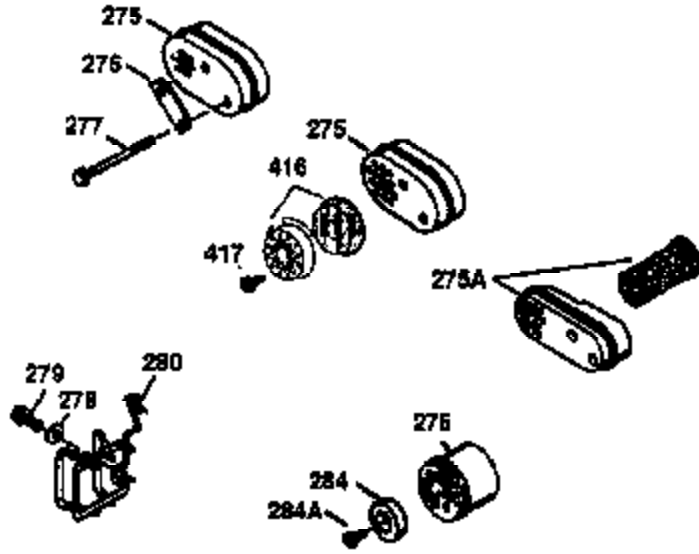

ILLUSTRATION SHOWS TYPICAL PARTS ONLY. ORDER BY PART NUMBER. PARTS NOT LISTED ARE SUPPLIED BY OEM.

VIEW 3 OF 3

Ref #	Part Number	Qty	Description
90	611123	1	Flywheel
238	650806	2	Screw, 10-32 x 5/8"
239	34338	1	* Air Cleaner Gasket
240	34858	1	Air Cleaner Body
245	34340	1	Air Cleaner Filter
250	34341B	1	Air Cleaner Cover
275	36473	1	Muffler (Incl. 277)
277	650988	2	Screw, 1/4-20 x 2-5/16"