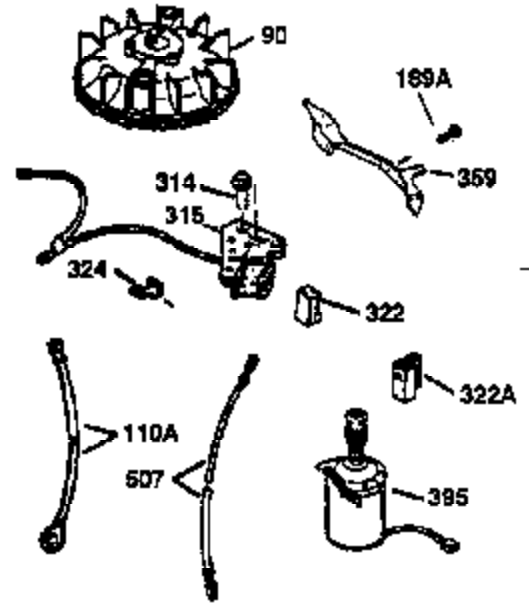

ILLUSTRATION SHOWS TYPICAL PARTS ONLY. ORDER BY PART NUMBER. PARTS NOT LISTED ARE SUPPLIED BY OEM.

VIEW 3 OF 3

Ref #	Part Number	Qty	Description
90	611123	1	Flywheel
238	650806	2	Screw, 10-32 x 5/8"
239	34338	1	* Air Cleaner Gasket
240	34858	1	Air Cleaner Body
245	34340	1	Air Cleaner Filter
250	34341B	1	Air Cleaner Cover
275	36473	1	Muffler (Incl. 277)
277	650988	2	Screw, 1/4-20 x 2-5/16"