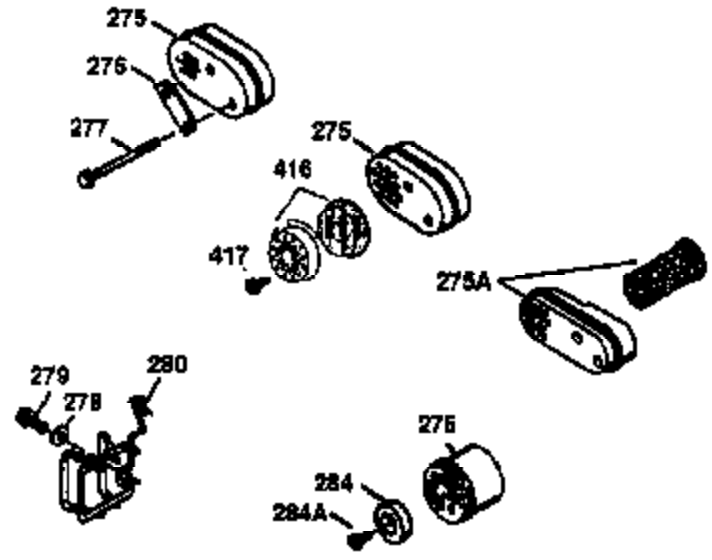

ILLUSTRATION SHOWS TYPICAL PARTS ONLY. ORDER BY PART NUMBER. PARTS NOT LISTED ARE SUPPLIED BY OEM.

VIEW 3 OF 3

Ref #	Part Number	Qty	Description
90	611123	1	Flywheel
238	650806	2	Screw, 10-32 x 5/8"
239	34338	1	* Air Cleaner Gasket
240	34858	1	Air Cleaner Body
245	34340	1	Air Cleaner Filter
250	34341B	1	Air Cleaner Cover
275	36473	1	Muffler (Incl. 277)
277	650988	2	Screw, 1/4-20 x 2-5/16"