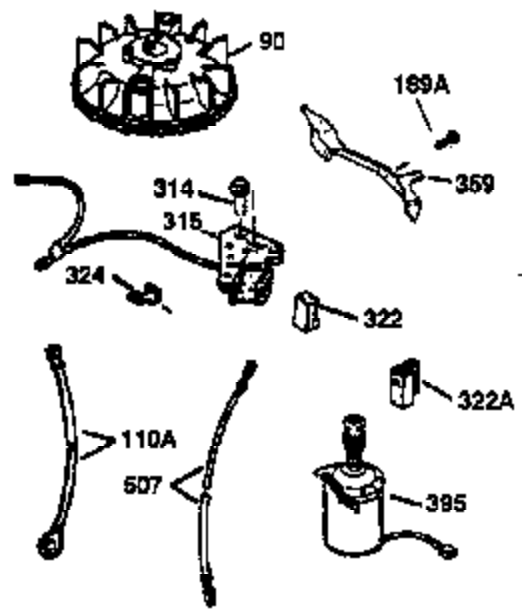

ILLUSTRATION SHOWS TYPICAL PARTS ONLY. ORDER BY PART NUMBER. PARTS NOT LISTED ARE SUPPLIED BY OEM.

VIEW 3 OF 3

Ref #	Part Number	Qty	Description
90	611123	1	Flywheel
238	650806	2	Screw, 10-32 x 5/8"
239	34338	1	* Air Cleaner Gasket
240	34858	1	Air Cleaner Body
245	34340	1	Air Cleaner Filter
250	34341B	1	Air Cleaner Cover
275	36473	1	Muffler (Incl. 277)
277	650988	2	Screw, 1/4-20 x 2-5/16"