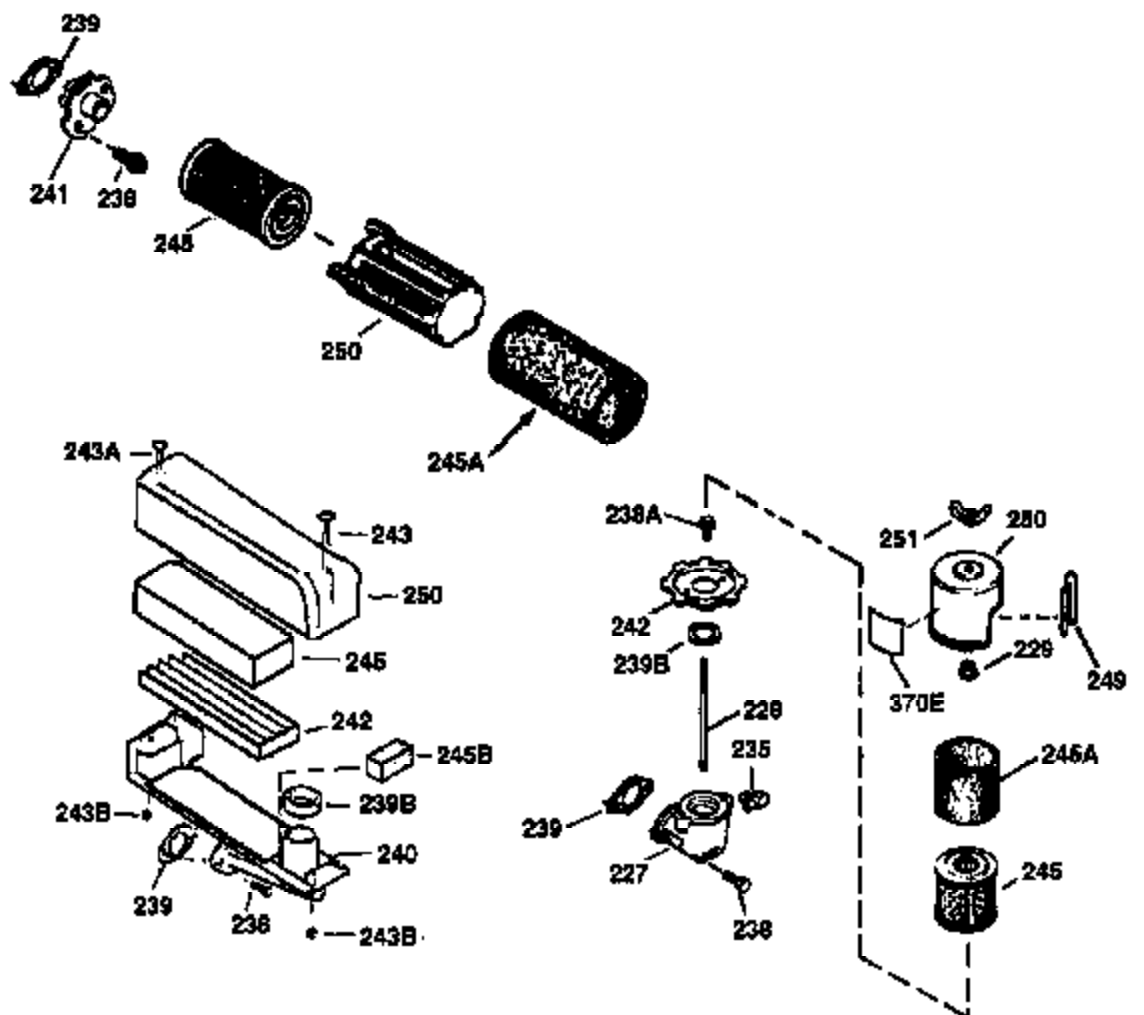

ILLUSTRATION SHOWS TYPICAL PARTS ONLY. ORDER BY PART NUMBER. PARTS NOT LISTED ARE SUPPLIED BY OEM.

VIEW 3 OF 3

Ref #	Part Number	Qty	Description
90	611123	1	Flywheel
238	650806	2	Screw, 10-32 x 5/8"
239	34338	1	* Air Cleaner Gasket
240	34858	1	Air Cleaner Body
245	34340	1	Air Cleaner Filter
250	34341B	1	Air Cleaner Cover
275	36473	1	Muffler (Incl. 277)
277	650988	2	Screw, 1/4-20 x 2-5/16"