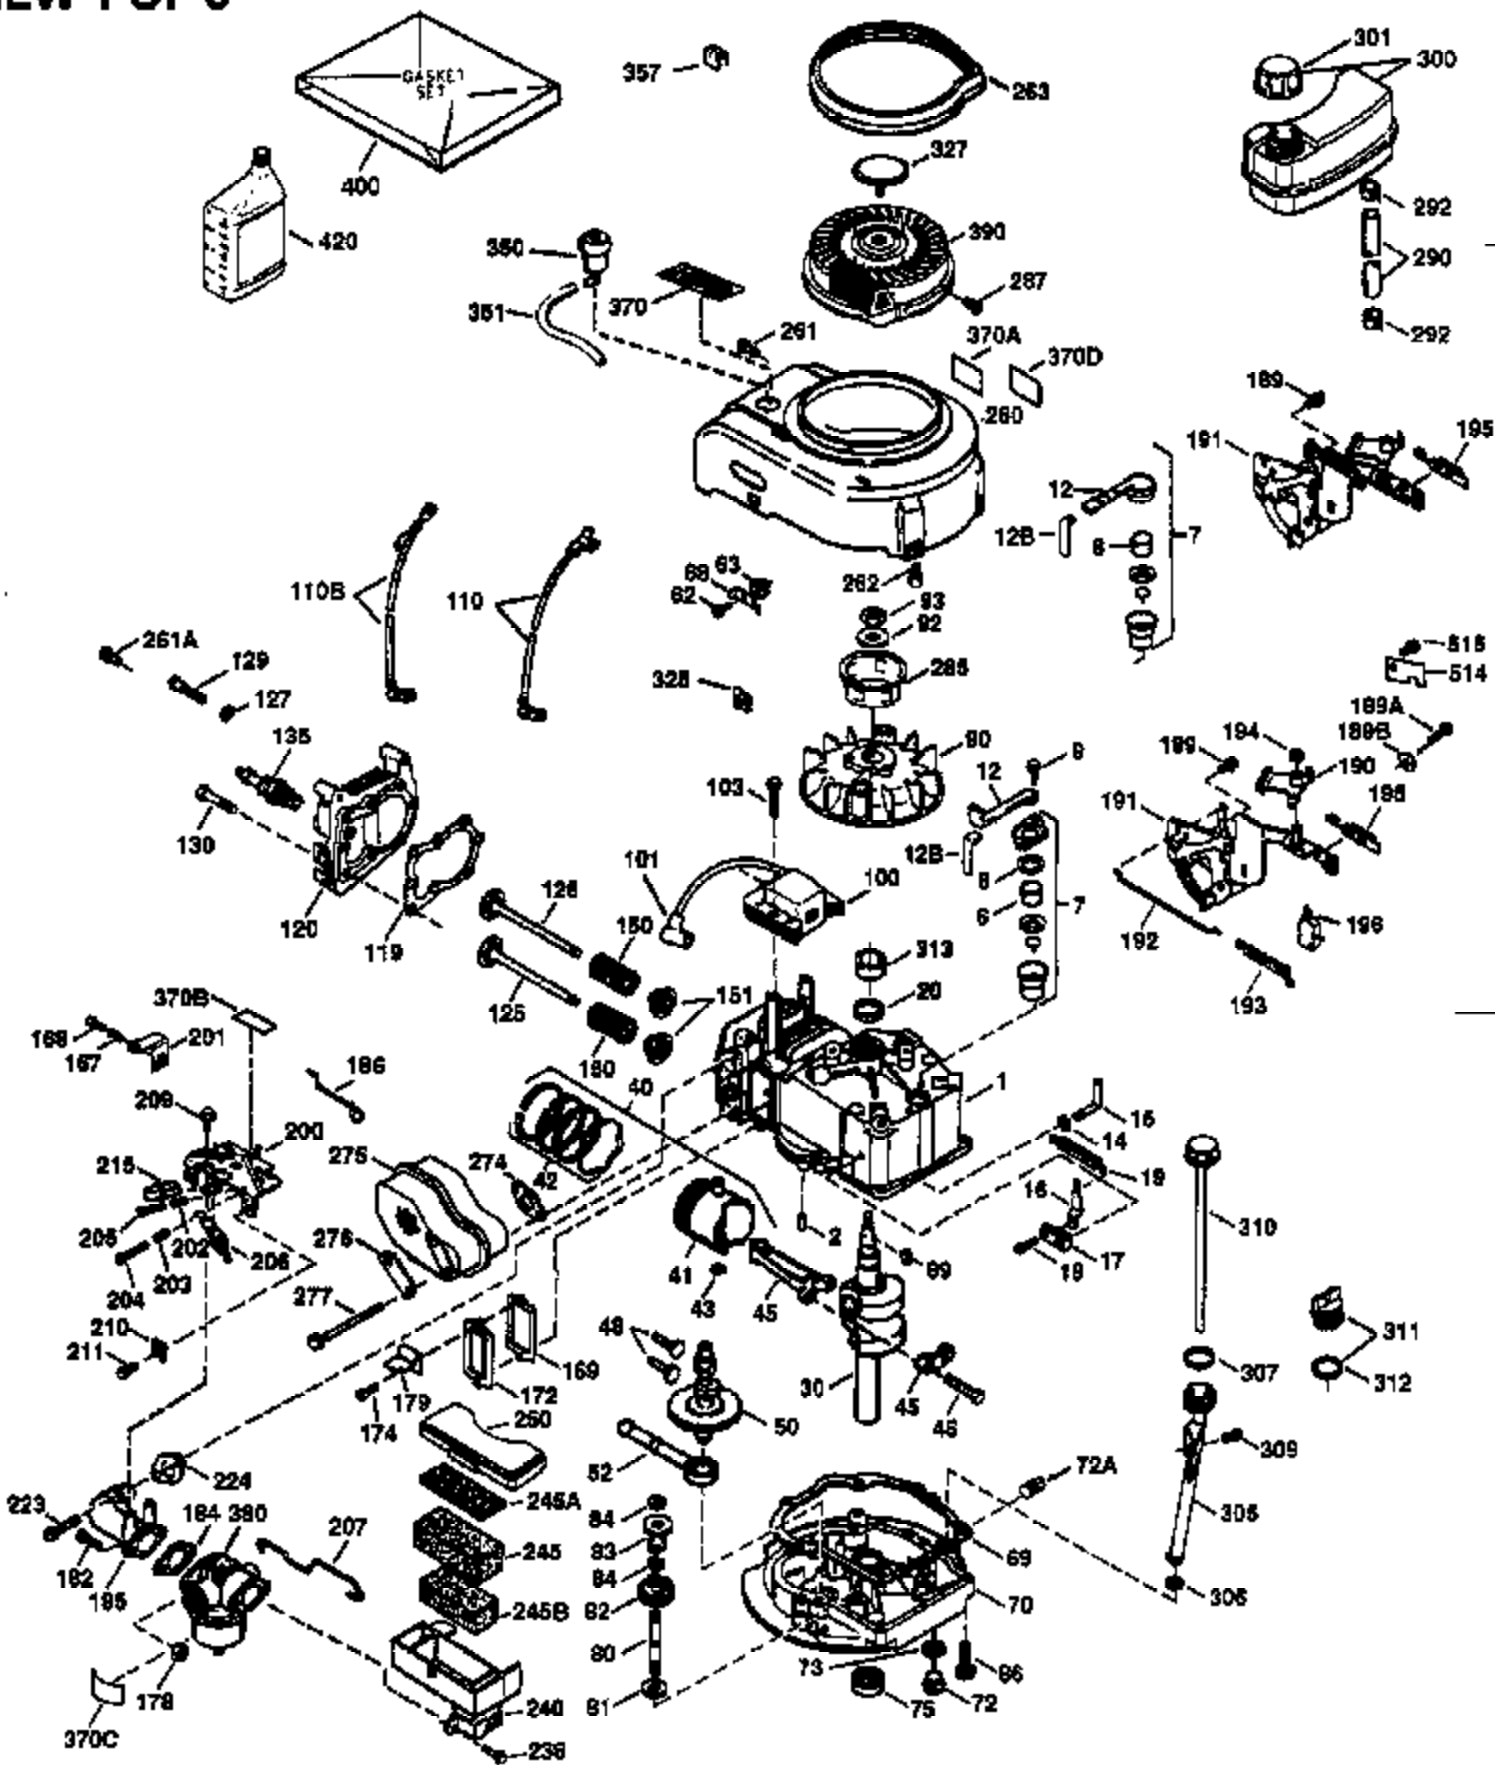

ILLUSTRATION SHOWS TYPICAL PARTS ONLY. ORDER BY PART NUMBER. PARTS NOT LISTED ARE SUPPLIED BY OEM.

VIEW 1 OF 3

Engine Parts List #1

Ref #	Part Number	Qty	Description
1	36478	1	Cylinder (Incl. 2,20 & 125)
2	26727	2	Dowel Pin
6	33734	1	Breather Element
7	34214A	1	Breather Ass'y. (Incl. 6, 8, 9 & 12)
8	33735	1	* Breather Gasket
9	30200	2	Screw, 10-24 x 9/16"
12	33886	1	Breather Tube
14	28277	1	Washer
15	30589	1	Governor Rod (Incl. 14)
16	31383A	1	Governor Lever
17	31335	1	Governor Lever Clamp
18	650548	1	Screw, 8-32 x 5/16"
19	31386	1	Extension Spring
20	32600	1	Oil Seal
30	36215A	1	Crankshaft
40	36073	1	Piston, Pin & Ring Set (Std.)
40	36074	1	Piston, Pin & Ring Set (.010" OS)
40	36075	1	Piston, Pin & Ring Set (.020" OS)
41	36070	1	Piston & Pin Ass'y. (Std.) (Incl. 43)
41	36071	1	Piston & Pin Ass'y. (.010" OS) (Incl. 43)
41	36072	1	Piston & Pin Ass'y. (.020" OS) (Incl. 43)
42	36076	1	Ring Set (Std.)
42	36077	1	Ring Set (.010" OS)
42	36078	1	Ring Set (.020" OS)
43	20381	2	Piston Pin Retaining Ring
45	30963B	1	Connecting Rod Ass'y. (Incl. 46)
46	32610A	2	Connecting Rod Bolt
48	27241	2	Valve Lifter
50	35992	1	Camshaft (MCR)
52	29914	1	Oil Pump Ass'y.
69	35261	1	Mounting Flange Gasket
70	32612B	1	Mounting Flange (Incl. 72 thru 83)
72	36083	1	Oil Drain Plug
72A	9556	1	Oil Drain Plug
75	27897	1	Oil Seal
80	30574A	1	Governor Shaft
81	30590A	1	Washer
82	30591	1	Governor Gear Ass'y. (Incl. 81)
83	30588A	1	Governor Spool
86	650488	6	Screw, 1/4-20 x 1-1/4"
89	610961	1	Flywheel Key
90	611123	1	Flywheel
92	650815	1	Belleville Washer
93	650816	1	Flywheel Nut
100	34443A	1	Solid State Ignition
101	610118	1	Spark Plug Cover
103	650814	2	Screw, Torx T-15, 10-24 x 1"
110	36230	1	Ground Wire
119	36477	1	* Cylinder Head Gasket
120	36476	1	Cylinder Head
125	36471	1	Exhaust Valve (Std.) (Incl. 151)
125	36472	1	Exhaust Valve (1/32" OS) (Incl. 151)
126	29314B	1	Intake Valve (Std.) (Incl. 151)
126	29315C	1	Intake Valve (1/32" OS) (Incl. 151)
130	6021A	8	Screw, 5/16-18 x 1-1/2"
135	35395	1	Resistor Spark Plug (RJ19LM)
150	35991	2	Valve Spring
151	31673	2	Valve Spring Cap