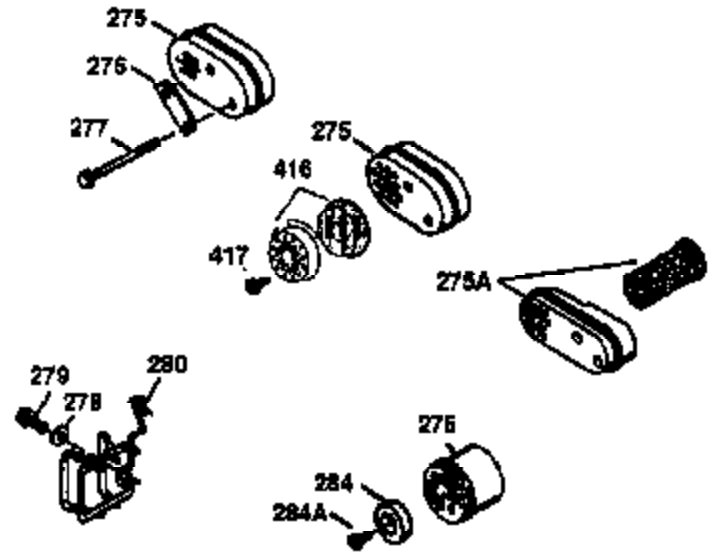

ILLUSTRATION SHOWS TYPICAL PARTS ONLY. ORDER BY PART NUMBER. PARTS NOT LISTED ARE SUPPLIED BY OEM.

VIEW 3 OF 3

Ref #	Part Number	Qty	Description
90	611123	1	Flywheel
238	650806	2	Screw, 10-32 x 5/8"
239	34338	1	* Air Cleaner Gasket
240	34858	1	Air Cleaner Body
245	34340	1	Air Cleaner Filter
250	34341B	1	Air Cleaner Cover
275	35603A	1	Muffler (Incl. 277)
276	33753	1	Locking Plate
277	650795	2	Screw, 1/4-20 x 2-1/4"