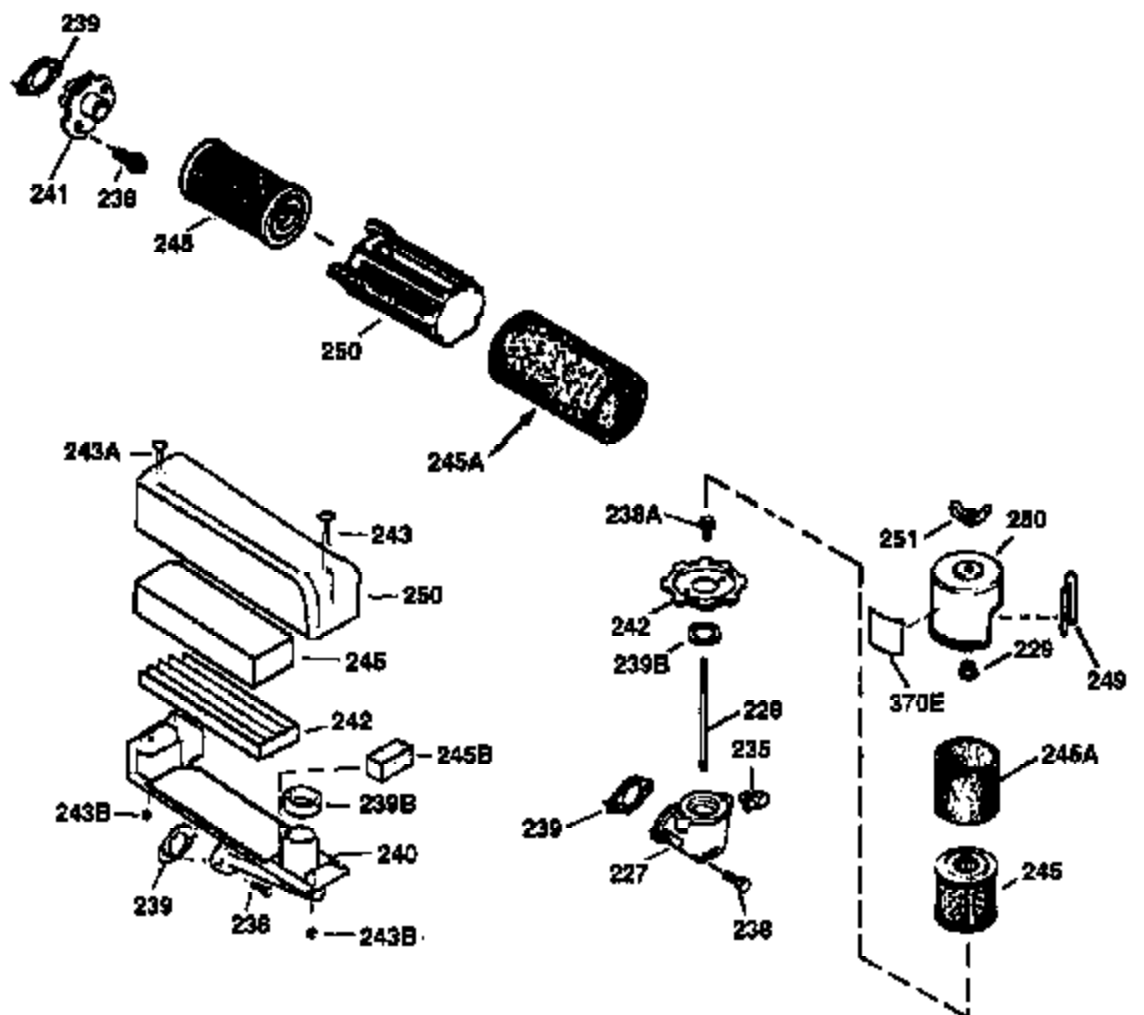

ILLUSTRATION SHOWS TYPICAL PARTS ONLY. ORDER BY PART NUMBER. PARTS NOT LISTED ARE SUPPLIED BY OEM.

VIEW 3 OF 3

Ref #	Part Number	Qty	Description
90	611123	1	Flywheel
238	650806	2	Screw, 10-32 x 5/8"
239	34338	1	* Air Cleaner Gasket
240	34858	1	Air Cleaner Body
245	34340	1	Air Cleaner Filter
250	34341B	1	Air Cleaner Cover
275	35603A	1	Muffler (Incl. 277)
276	33753	1	Locking Plate
277	650795	2	Screw, 1/4-20 x 2-1/4"