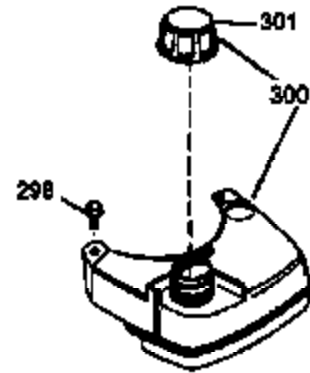

ILLUSTRATION SHOWS TYPICAL PARTS ONLY. ORDER BY PART NUMBER. PARTS NOT LISTED ARE SUPPLIED BY OEM.

VIEW 2 OF 3

Ref #	Part Number	Qty	Description
19	31386	1	Extension Spring
69	35261	1	Mounting Flange Gasket
70	32612B	1	Mounting Flange (Incl. 72 thru 83)
72	36083	1	Oil Drain Plug
75	27897	1	Oil Seal
86	650488	6	Screw, 1/4-20 x 1-1/4"
182	6201	2	Screw, 1/4-28 x 7/8"
185	31384A	1	Intake Pipe (Incl. 224)
186	34337	1	Governor Link
223	650451	2	Screw, 1/4-20 x 1"
238	650806	2	Screw, 10-32 x 5/8"
239	34338	1	* Air Cleaner Gasket
245	34340	1	Air Cleaner Filter
250	34341B	1	Air Cleaner Cover
287	650926	2	Screw, 8-32 x 21/64"
300	32671	1	Fuel Tank (Incl. 292 & 301)
301	33032	1	Fuel Cap
341	35016	1	Fuel Tank Bracket
342	650735	1	Screw, 10-24 x 3/8"
342A	650665	1	Screw, 1/4-15 x 3/4"
390	590688	1	Rewind Starter