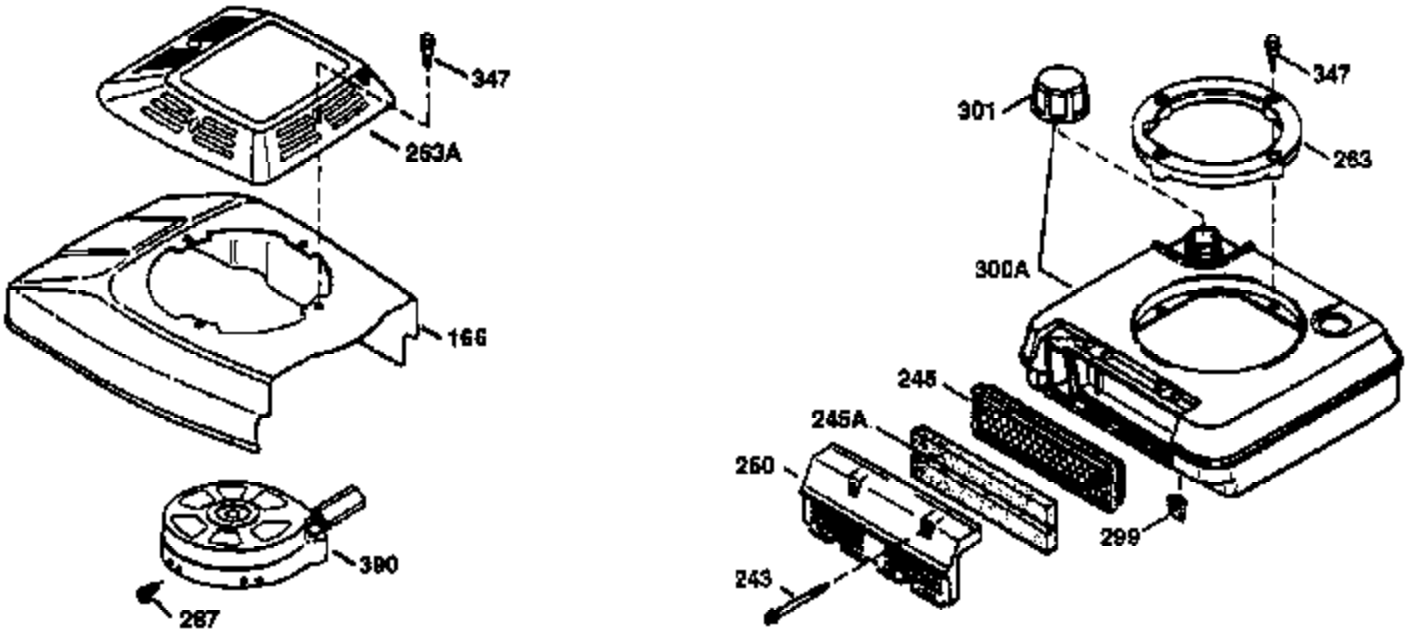

ILLUSTRATION SHOWS TYPICAL PARTS ONLY. ORDER BY PART NUMBER. PARTS NOT LISTED ARE SUPPLIED BY OEM.

VIEW 2 OF 3

Ref #	Part Number	Qty	Description
19	31386	1	Extension Spring
69	35261	1	Mounting Flange Gasket
70	32612B	1	Mounting Flange (Incl. 72 thru 83)
72	36083	1	Oil Drain Plug
75	27897	1	Oil Seal
86	650488	6	Screw, 1/4-20 x 1-1/4"
182	6201	2	Screw, 1/4-28 x 7/8"
185	31384A	1	Intake Pipe (Incl. 224)
186	34337	1	Governor Link
223	650451	2	Screw, 1/4-20 x 1"
238	650806	2	Screw, 10-32 x 5/8"
239	34338	1	* Air Cleaner Gasket
245	34340	1	Air Cleaner Filter
250	34341B	1	Air Cleaner Cover
287	650926	2	Screw, 8-32 x 21/64"
300	32671	1	Fuel Tank (Incl. 292 & 301)
301	33032	1	Fuel Cap
341	35016	1	Fuel Tank Bracket
342	650735	1	Screw, 10-24 x 3/8"
342A	650665	1	Screw, 1/4-15 x 3/4"
390	590688	1	Rewind Starter