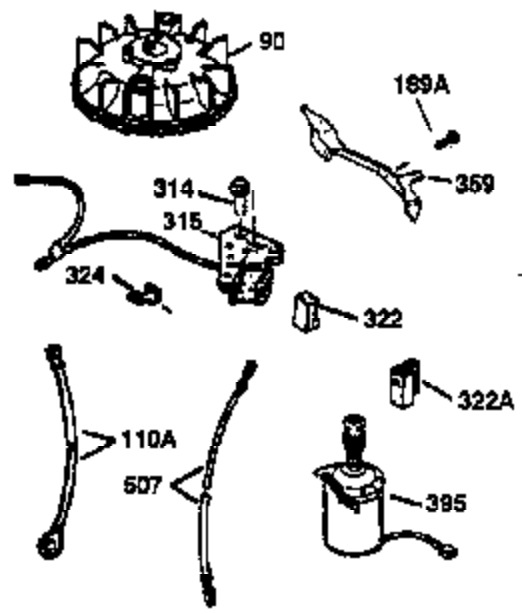

ILLUSTRATION SHOWS TYPICAL PARTS ONLY. ORDER BY PART NUMBER. PARTS NOT LISTED ARE SUPPLIED BY OEM.

VIEW 3 OF 3

Ref #	Part Number	Qty	Description
90	611123	1	Flywheel
238	650806	2	Screw, 10-32 x 5/8"
239	34338	1	* Air Cleaner Gasket
240	34858	1	Air Cleaner Body
245	34340	1	Air Cleaner Filter
250	34341B	1	Air Cleaner Cover
275	35603A	1	Muffler (Incl. 277)
276	33753	1	Locking Plate
277	650795	2	Screw, 1/4-20 x 2-1/4"