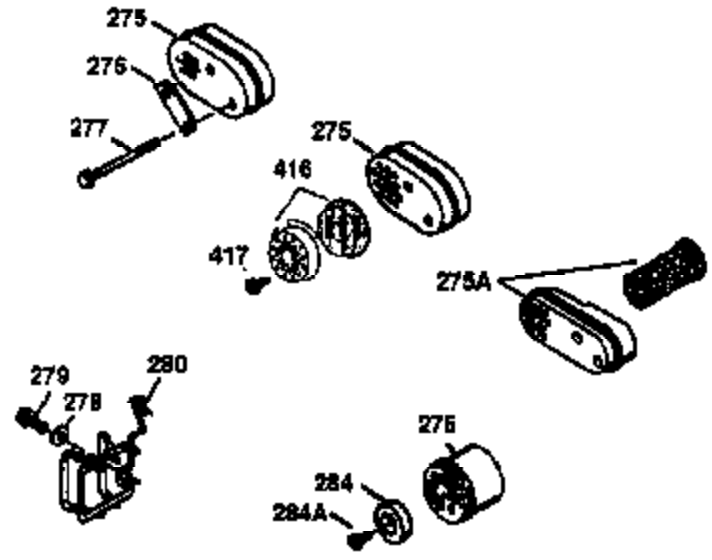

ILLUSTRATION SHOWS TYPICAL PARTS ONLY. ORDER BY PART NUMBER. PARTS NOT LISTED ARE SUPPLIED BY OEM.

VIEW 3 OF 3

Ref #	Part Number	Qty	Description
90	611112	1	Flywheel
238	650806	2	Screw, 10-32 x 5/8"
239	34338	1	* Air Cleaner Gasket
240	34858	1	Air Cleaner Body
245	34340	1	Air Cleaner Filter
250	36213	1	Air Cleaner Cover
275	35708	1	Muffler (Incl. 277)
277	650795	2	Screw, 1/4-20 x 2-1/4"