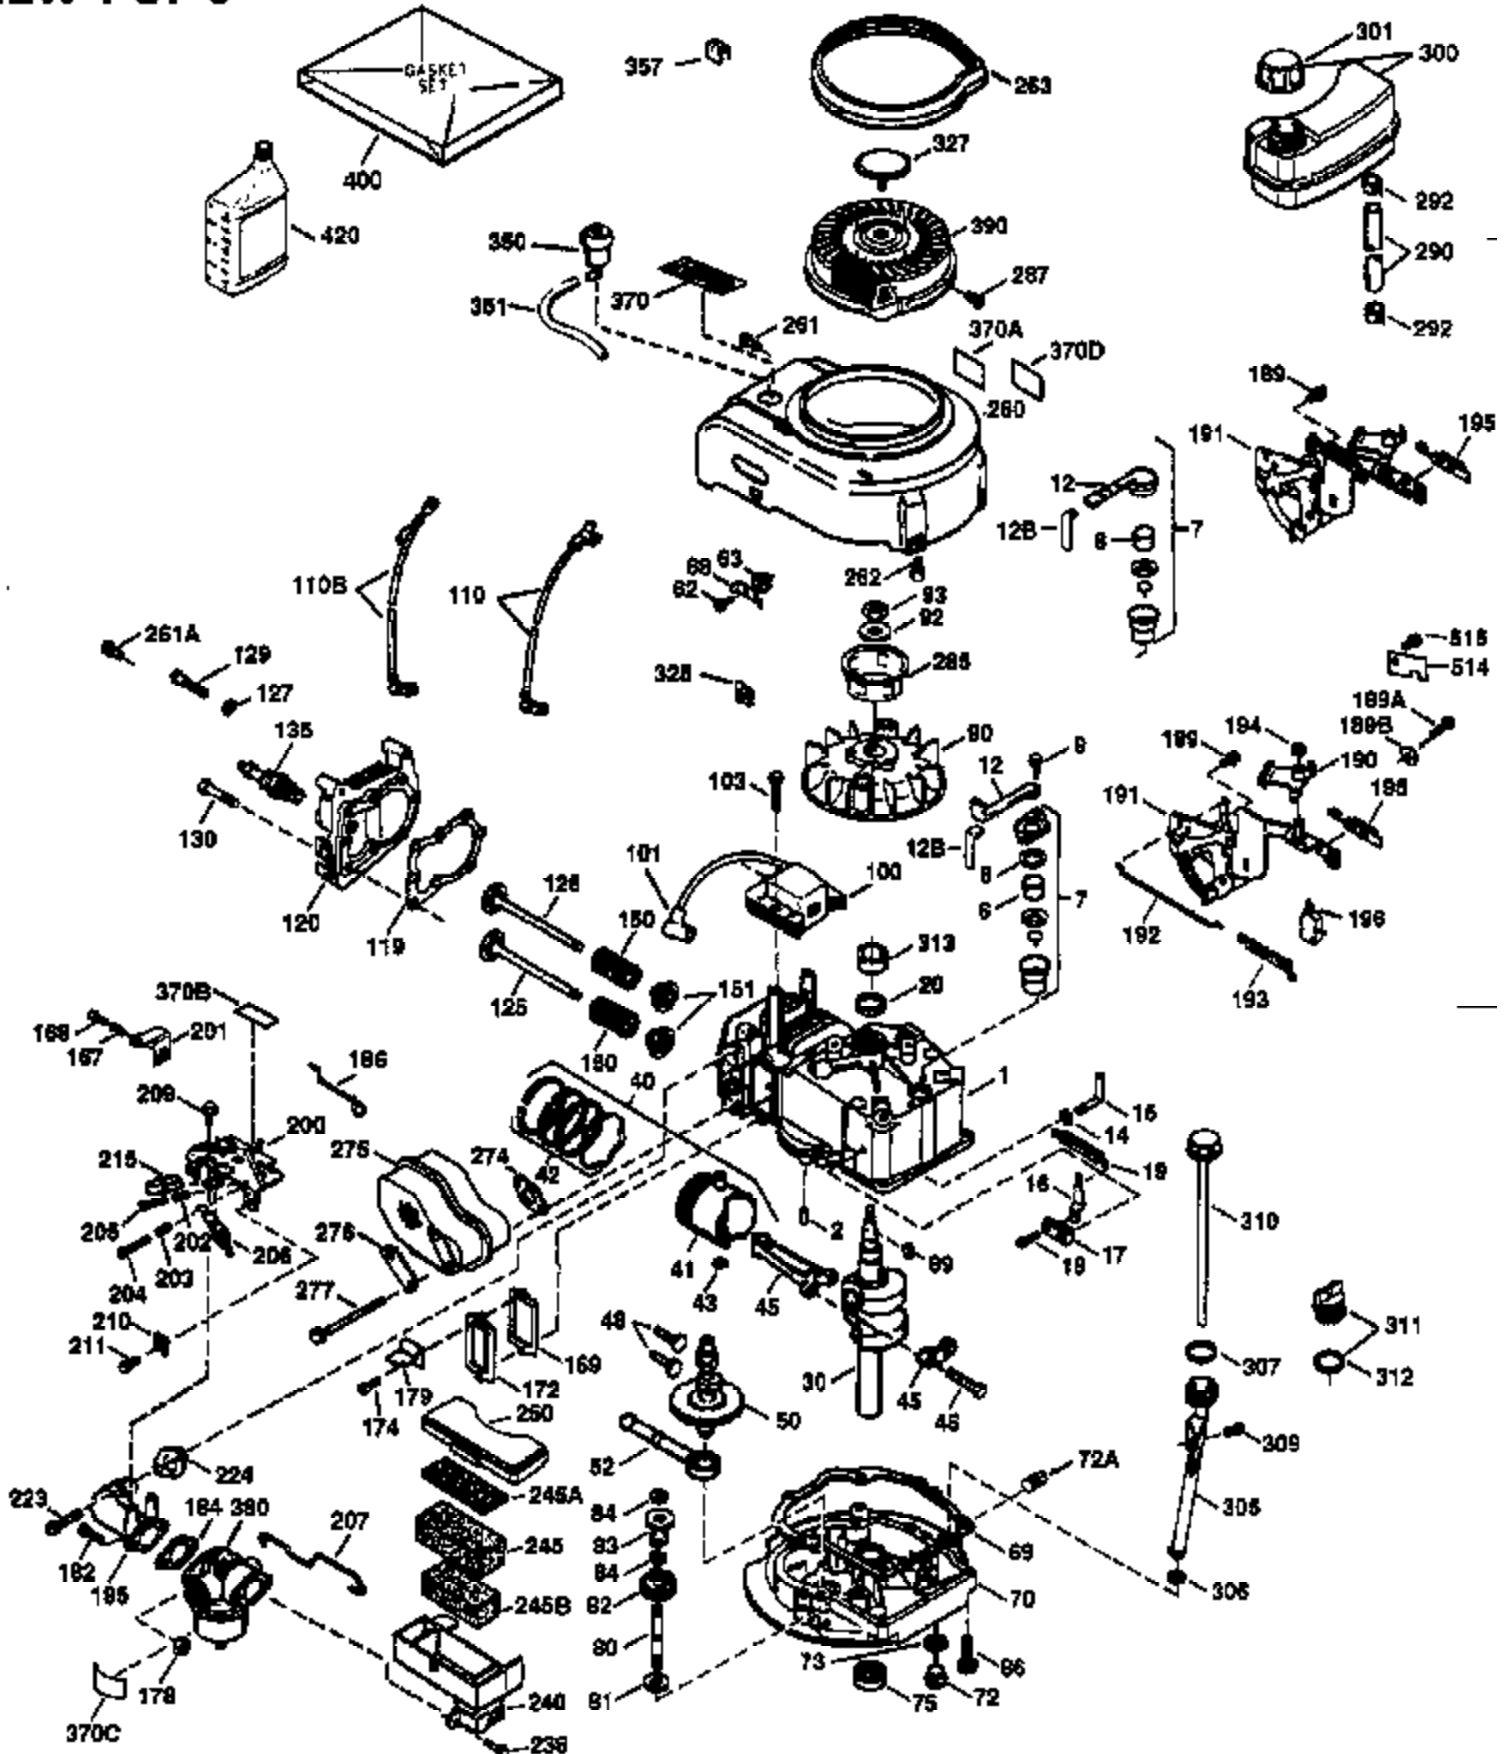

ILLUSTRATION SHOWS TYPICAL PARTS ONLY. ORDER BY PART NUMBER. PARTS NOT LISTED ARE SUPPLIED BY OEM.

VIEW 1 OF 3

Engine Parts List #1

Ref #	Part Number	Qty	Description
1	36265	1	Cylinder (Incl. 2 & 20)
2	26727	2	Dowel Pin
6	33734	1	Breather Element
7	34214A	1	Breather Ass'y. (Incl. 6, 8, 9, & 12)
8	33735	1	* Breather Gasket
9	30200	2	Screw, 10-24 x 9/16"
12	33886	1	Breather Tube
14	28277	1	Washer
15	30589	1	Governor Rod (Incl. 14)
16	31383A	1	Governor Lever
17	31335	1	Governor Lever Clamp
18	650548	1	Screw, 8-32 x 5/16"
19	35998	1	Extension Spring
20	32600	1	Oil Seal
30	36215A	1	Crankshaft
40	36073	1	Piston, Pin & Ring Set (Std.)
40	36074	1	Piston, Pin & Ring Set (.010" OS)
40	36075	1	Piston, Pin & Ring Set (.020" OS)
41	36070	1	Piston & Pin Ass'y. (Std.) (Incl. 43)
41	36071	1	Piston & Pin Ass'y. (.010" OS) (Incl. 43)
41	36072	1	Piston & Pin Ass'y. (.020" OS) (Incl. 43)
42	36076	1	Ring Set (Std.)
42	36077	1	Ring Set (.010" OS)
42	36078	1	Ring Set (.020" OS)
43	20381	2	Piston Pin Retaining Ring
45	30963B	1	Connecting Rod Ass'y. (Incl. 46)
46	32610A	2	Connecting Rod Bolt
48	27241	2	Valve Lifter
50	35992	1	Camshaft (MCR)
52	29914	1	Oil Pump Ass'y.
69	35261	1	Mounting Flange Gasket
70	32612B	1	Mounting Flange (Incl. 72 thru 83)
72	36083	1	Oil Drain Plug
75	27897	1	Oil Seal
80	30574A	1	Governor Shaft
81	30590A	1	Washer
82	30591	1	Governor Gear Ass'y. (Incl. 81)
83	30588A	1	Governor Spool
86	650488	6	Screw, 1/4-20 x 1-1/4"
89	611004	1	Flywheel Key
90	611112	1	Flywheel
92	650815	1	Belleville Washer
93	650816	1	Flywheel Nut
100	34443A	1	Solid State Ignition
101	610118	1	Spark Plug Cover
103	650814	2	Screw, Torx T-15, 10-24 x 1"
110	34961	1	Ground Wire
119	33554A	1	* Cylinder Head Gasket
120	34342	1	Cylinder Head
125	29313C	1	Exhaust Valve (Std.) (Incl. 151)
125	29315C	1	Exhaust Valve (1/32" OS) (Incl. 151)
126	29314B	1	Intake Valve (Std.) (Incl. 151)
126	29315C	1	Intake Valve (1/32" OS) (Incl. 151)
130	6021A	8	Screw, 5/16-18 x 1-1/2"
135	35395	1	Resistor Spark Plug (RJ19LM)
150	35991	2	Valve Spring
151	31673	2	Valve Spring Cap
169	27234A	1	* Valve Cover Gasket