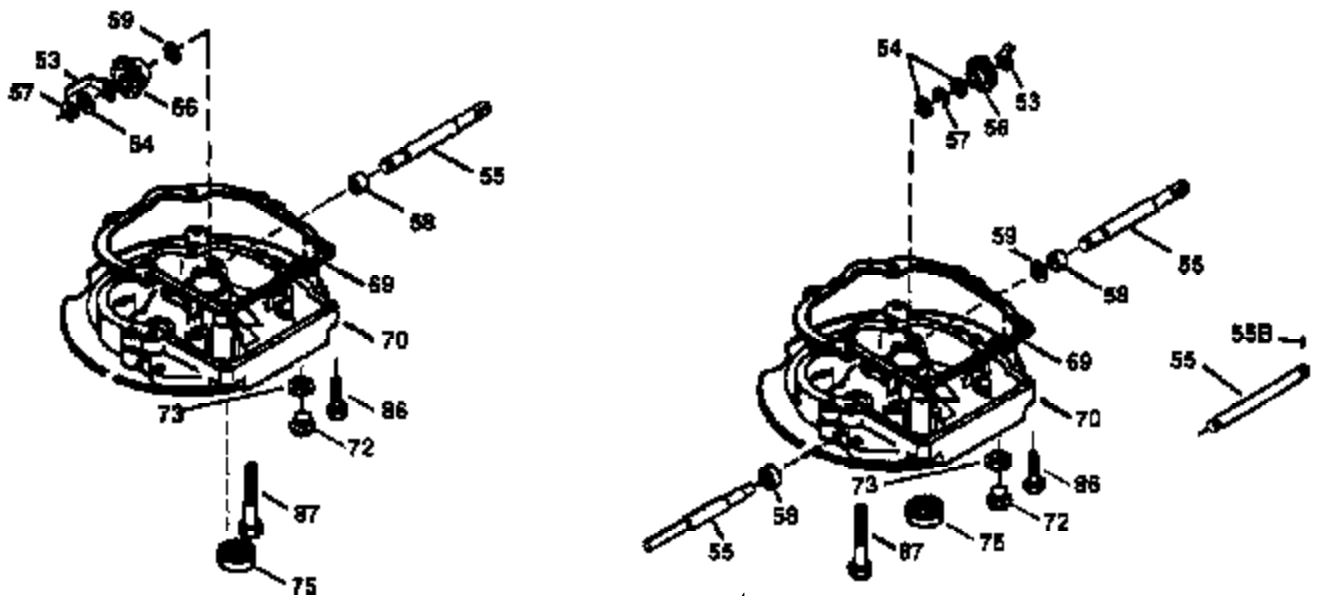

ILLUSTRATION SHOWS TYPICAL PARTS ONLY. ORDER BY PART NUMBER. PARTS NOT LISTED ARE SUPPLIED BY OEM.

VIEW 2 OF 3

Ref #	Part Number	Qty	Description
19	35998	1	Extension Spring
69	35261	1	Mounting Flange Gasket
70	32612B	1	Mounting Flange (Incl. 72 thru 83)
72	36083	1	Oil Drain Plug
75	27897	1	Oil Seal
86	650488	6	Screw, 1/4-20 x 1-1/4"
182	6201	2	Screw, 1/4-28 x 7/8"
185	31384A	1	Intake Pipe (Incl. 224)
186	36255	1	Governor Link
223	650451	2	Screw, 1/4-20 x 1"
238	650806	2	Screw, 10-32 x 5/8"
239	34338	1	* Air Cleaner Gasket
245	34340	1	Air Cleaner Filter
250	34341B	1	Air Cleaner Cover
287	650926	2	Screw, 8-32 x 21/64"
300	35586	1	Fuel Tank (Incl. 292 & 301)
301	35355	1	Fuel Cap
390	590686	1	Rewind Starter