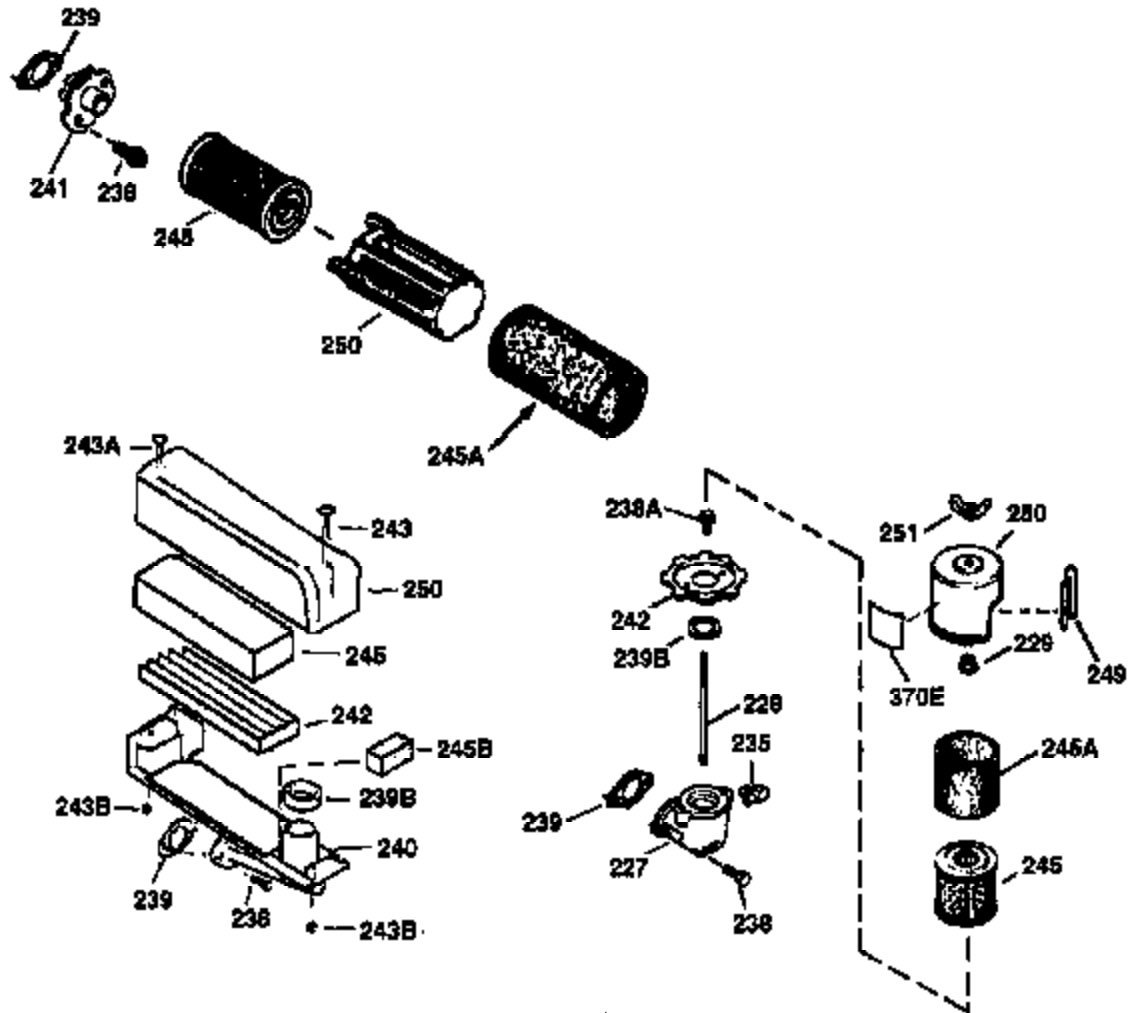

ILLUSTRATION SHOWS TYPICAL PARTS ONLY. ORDER BY PART NUMBER. PARTS NOT LISTED ARE SUPPLIED BY OEM.

VIEW 3 OF 3

Ref #	Part Number	Qty	Description
90	611112	1	Flywheel
238	650806	2	Screw, 10-32 x 5/8"
239	34338	1	* Air Cleaner Gasket
240	34858	1	Air Cleaner Body
245	34340	1	Air Cleaner Filter
250	34341B	1	Air Cleaner Cover