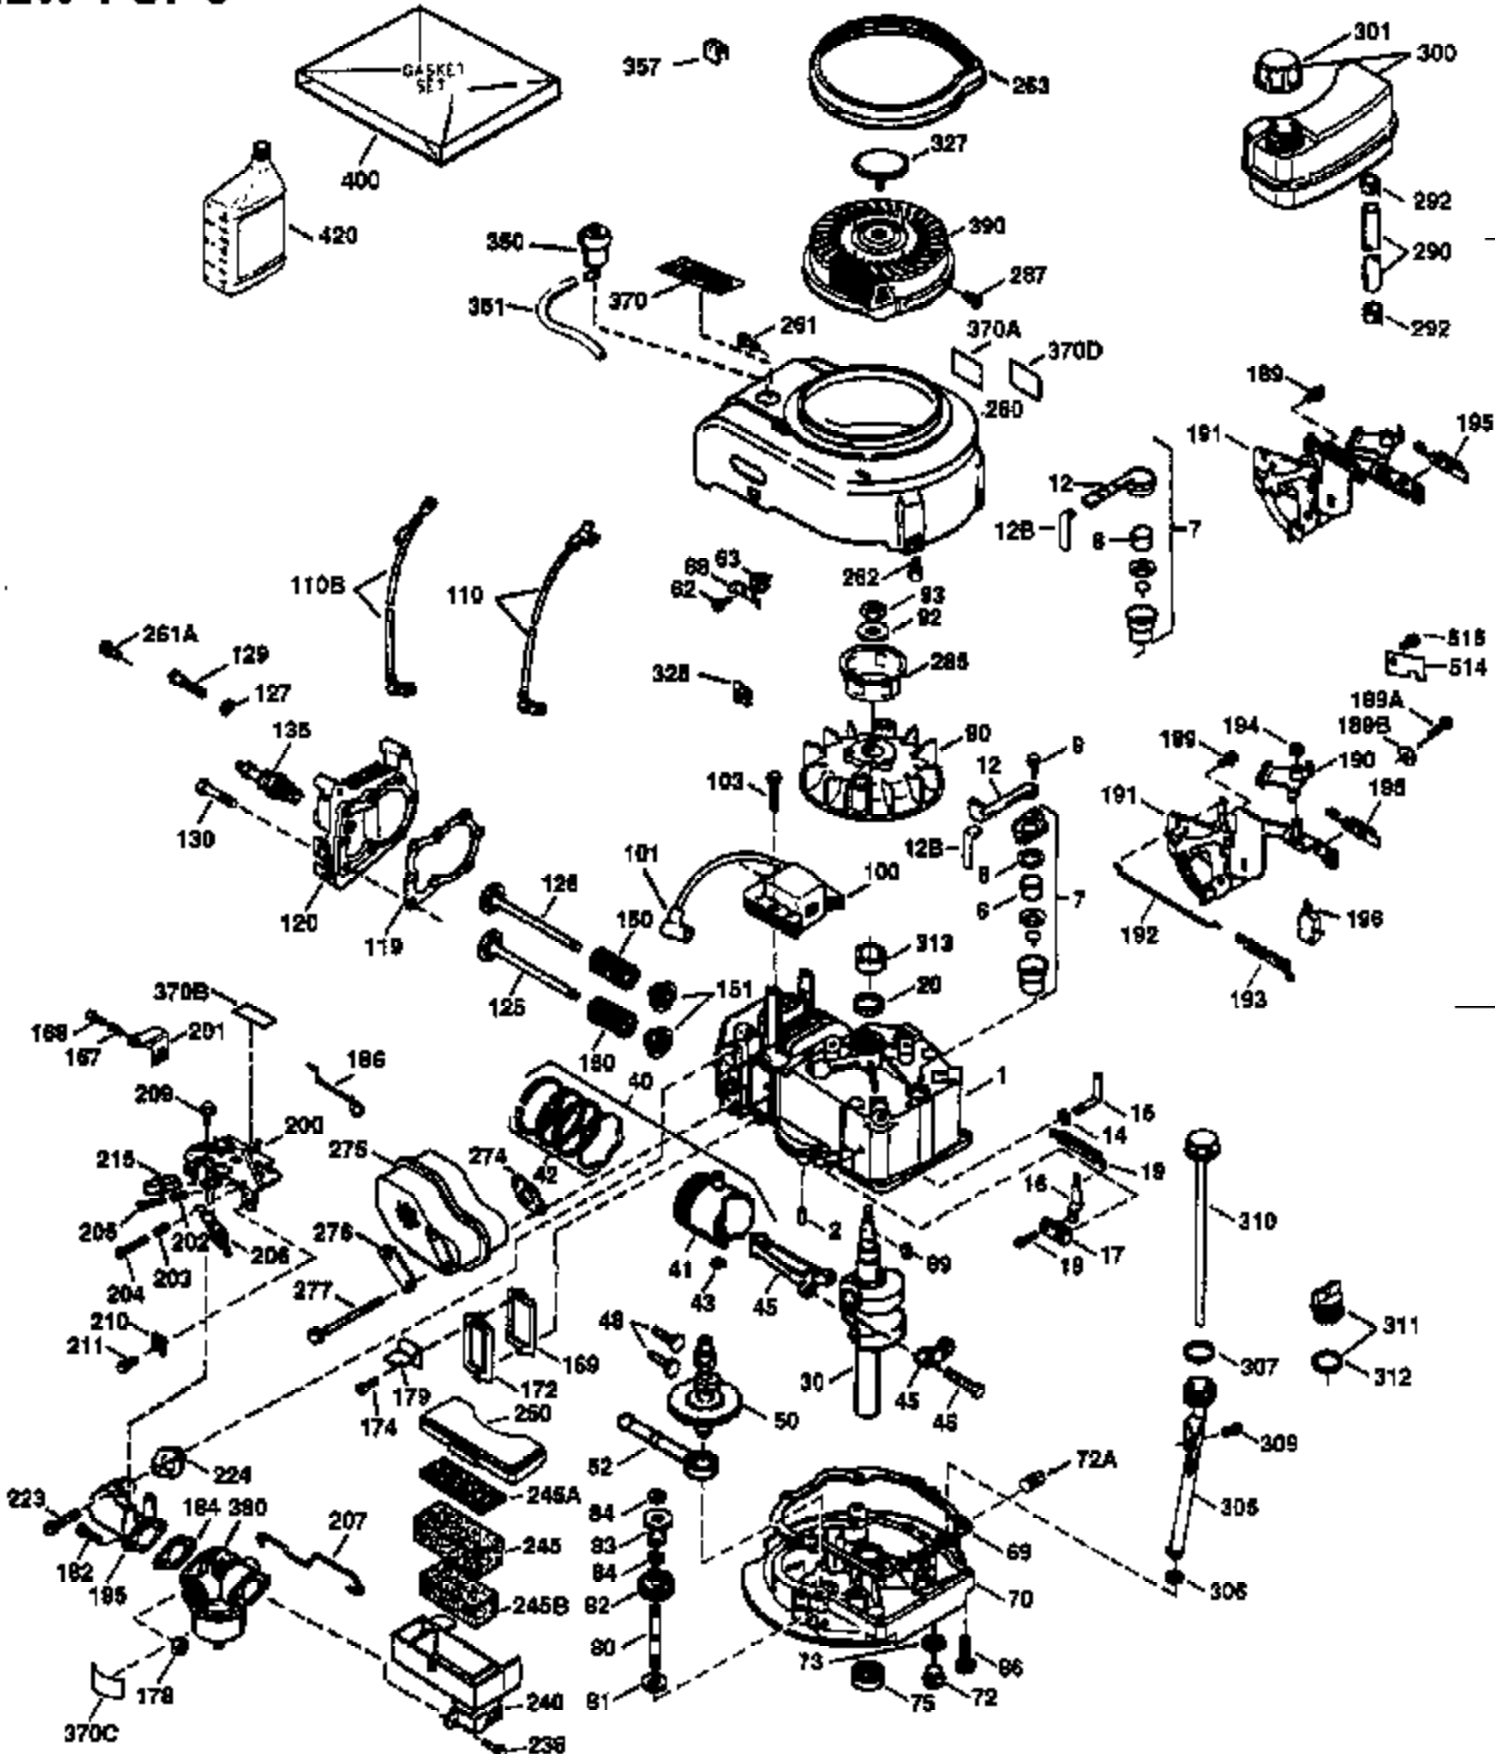

ILLUSTRATION SHOWS TYPICAL PARTS ONLY. ORDER BY PART NUMBER. PARTS NOT LISTED ARE SUPPLIED BY OEM.

VIEW 1 OF 3

Engine Parts List #1

Ref #	Part Number	Qty	Description
1	36502	1	Cylinder (Incl. 2 & 20)
2	26727	2	Dowel Pin
6	33734	1	Breather Element
7	34214A	1	Breather Ass'y. (Incl. 6, 8, 9 & 12)
8	33735	1	* Breather Gasket
9	30200	2	Screw, 10-24 x 9/16"
12	33886	1	Breather Tube
14	28277	1	Washer
15	30589	1	Governor Rod (Incl. 14)
16	31383A	1	Governor Lever
17	31335	1	Governor Lever Clamp
18	650548	1	Screw, 8-32 x 5/16"
19	36281	1	Extension Spring
20	32600	1	Oil Seal
30	36430	1	Crankshaft
40	36073	1	Piston, Pin & Ring Set (Std.)
40	36074	1	Piston, Pin & Ring Set (.010" OS)
40	36075	1	Piston, Pin & Ring Set (.020" OS)
41	36070	1	Piston & Pin Ass'y. (Std.) (Incl. 43)
41	36071	1	Piston & Pin Ass'y. (.010" OS) (Incl. 43)
41	36072	1	Piston & Pin Ass'y. (.020" OS) (Incl. 43)
42	36076	1	Ring Set (Std.)
42	36077	1	Ring Set (.010" OS)
42	36078	1	Ring Set (.020" OS)
43	20381	2	Piston Pin Retaining Ring
45	30963B	1	Connecting Rod Ass'y. (Incl. 46)
46	32610A	2	Connecting Rod Bolt
48	27241	2	Valve Lifter
50	35992	1	Camshaft (MCR)
52	29914	1	Oil Pump Ass'y.
69	35261	1	Mounting Flange Gasket
70	34311D	1	Mounting Flange (Incl. 72 thru 83)
72	36083	1	Oil Drain Plug
75	27897	1	Oil Seal
80	30574A	1	Governor Shaft
81	30590A	1	Washer
82	30591	1	Governor Gear Ass'y. (Incl. 81)
83	30588A	1	Governor Spool
86	650488	6	Screw, 1/4-20 x 1-1/4"
89	611004	1	Flywheel Key
90	611112	1	Flywheel
92	650815	1	Belleville Washer
93	650816	1	Flywheel Nut
100	34443A	1	Solid State Ignition
101	610118	1	Spark Plug Cover
103	650814	2	Screw, Torx T-15, 10-24 x 1"
110	36230	1	Ground Wire
119	36477	1	* Cylinder Head Gasket
120	36476	1	Cylinder Head
125	36471	1	Exhaust Valve (Std.) (Incl. 151)
125	36472	1	Exhaust Valve (1/32" OS) (Incl. 151)
126	29314B	1	Intake Valve (Std.) (Incl. 151)
126	29315C	1	Intake Valve (1/32" OS) (Incl. 151)
130	6021A	8	Screw, 5/16-18 x 1-1/2"
135	35395	1	Resistor Spark Plug (RJ19LM)
150	35991	2	Valve Spring
151	31673	2	Valve Spring Cap
169	27234A	1	* Valve Cover Gasket