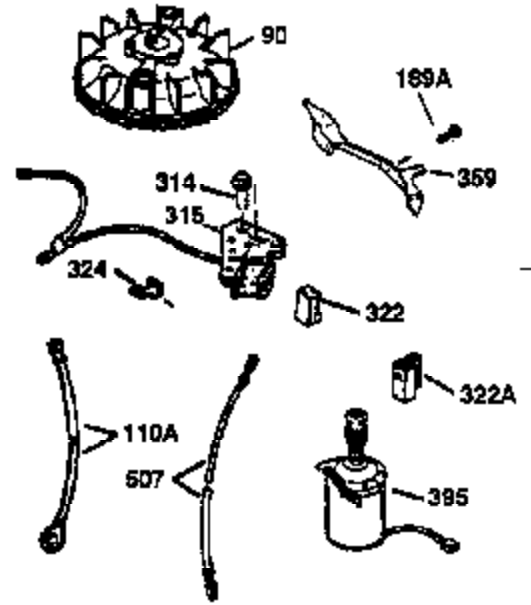

ILLUSTRATION SHOWS TYPICAL PARTS ONLY. ORDER BY PART NUMBER. PARTS NOT LISTED ARE SUPPLIED BY OEM.

VIEW 3 OF 3

Ref #	Part Number	Qty	Description
90	611112	1	Flywheel
238	650806	2	Screw, 10-32 x 5/8"
239	34338	1	* Air Cleaner Gasket
240	34858	1	Air Cleaner Body
245	34340	1	Air Cleaner Filter
250	34341B	1	Air Cleaner Cover