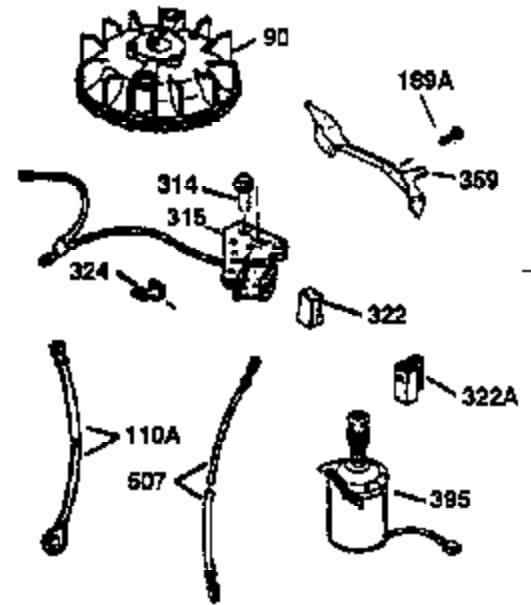

ILLUSTRATION SHOWS TYPICAL PARTS ONLY. ORDER BY PART NUMBER. PARTS NOT LISTED ARE SUPPLIED BY OEM.

VIEW 3 OF 3

Ref #	Part Number	Qty	Description
90	611112	1	Flywheel
238	650806	2	Screw, 10-32 x 5/8"
239	34338	1	* Air Cleaner Gasket
240	34858	1	Air Cleaner Body
245	34340	1	Air Cleaner Filter
250	34341B	1	Air Cleaner Cover
275	35603A	1	Muffler (Incl. 277)
276	33753	1	Locking Plate
277	650795	2	Screw, 1/4-20 x 2-1/4"