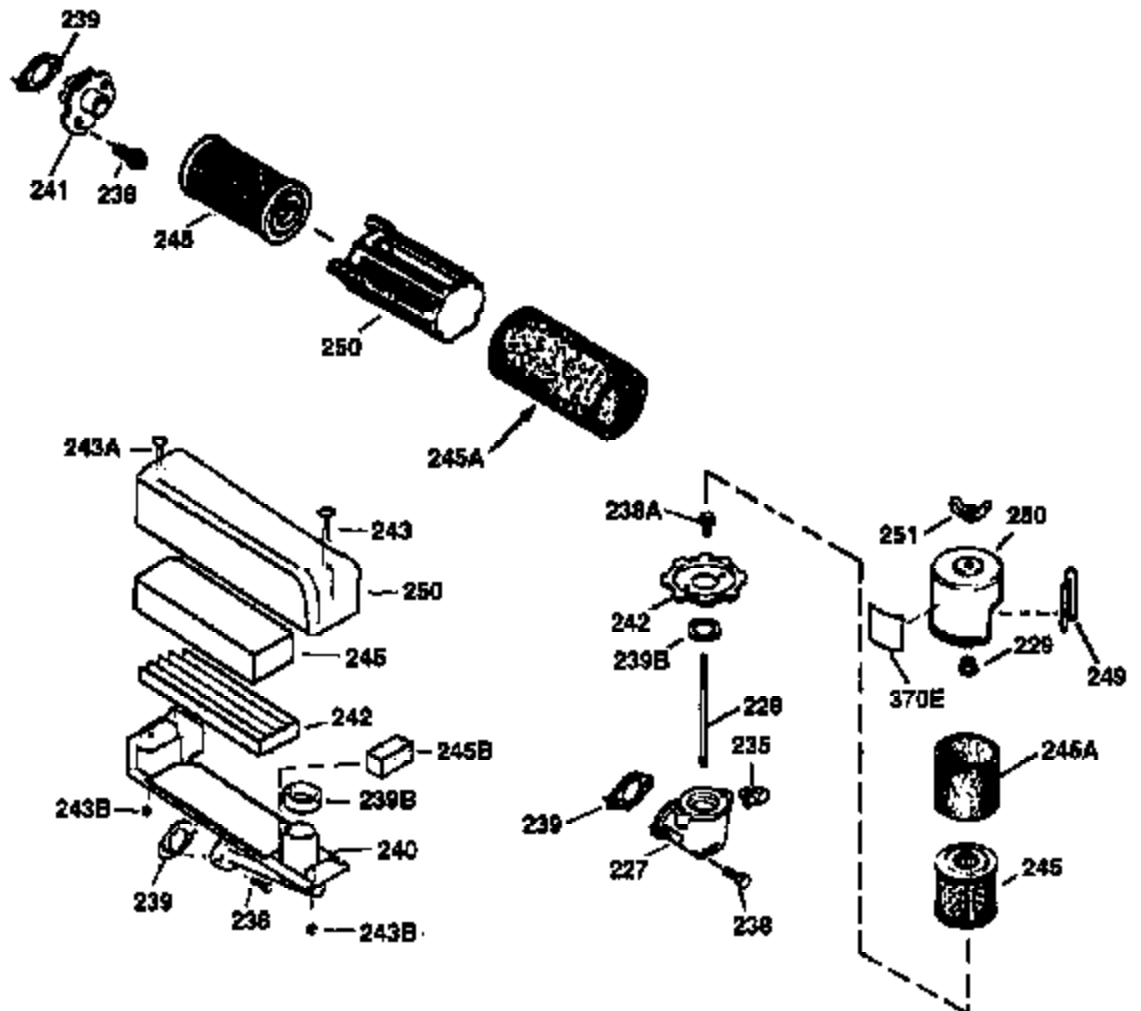

ILLUSTRATION SHOWS TYPICAL PARTS ONLY. ORDER BY PART NUMBER. PARTS NOT LISTED ARE SUPPLIED BY OEM.

VIEW 3 OF 3

Ref #	Part Number	Qty	Description
90	611112	1	Flywheel
238	650806	2	Screw, 10-32 x 5/8"
239	34338	1	* Air Cleaner Gasket
240	34858	1	Air Cleaner Body
245	34340	1	Air Cleaner Filter
250	34341B	1	Air Cleaner Cover
275	35603A	1	Muffler (Incl. 277)
276	33753	1	Locking Plate
277	650795	2	Screw, 1/4-20 x 2-1/4"