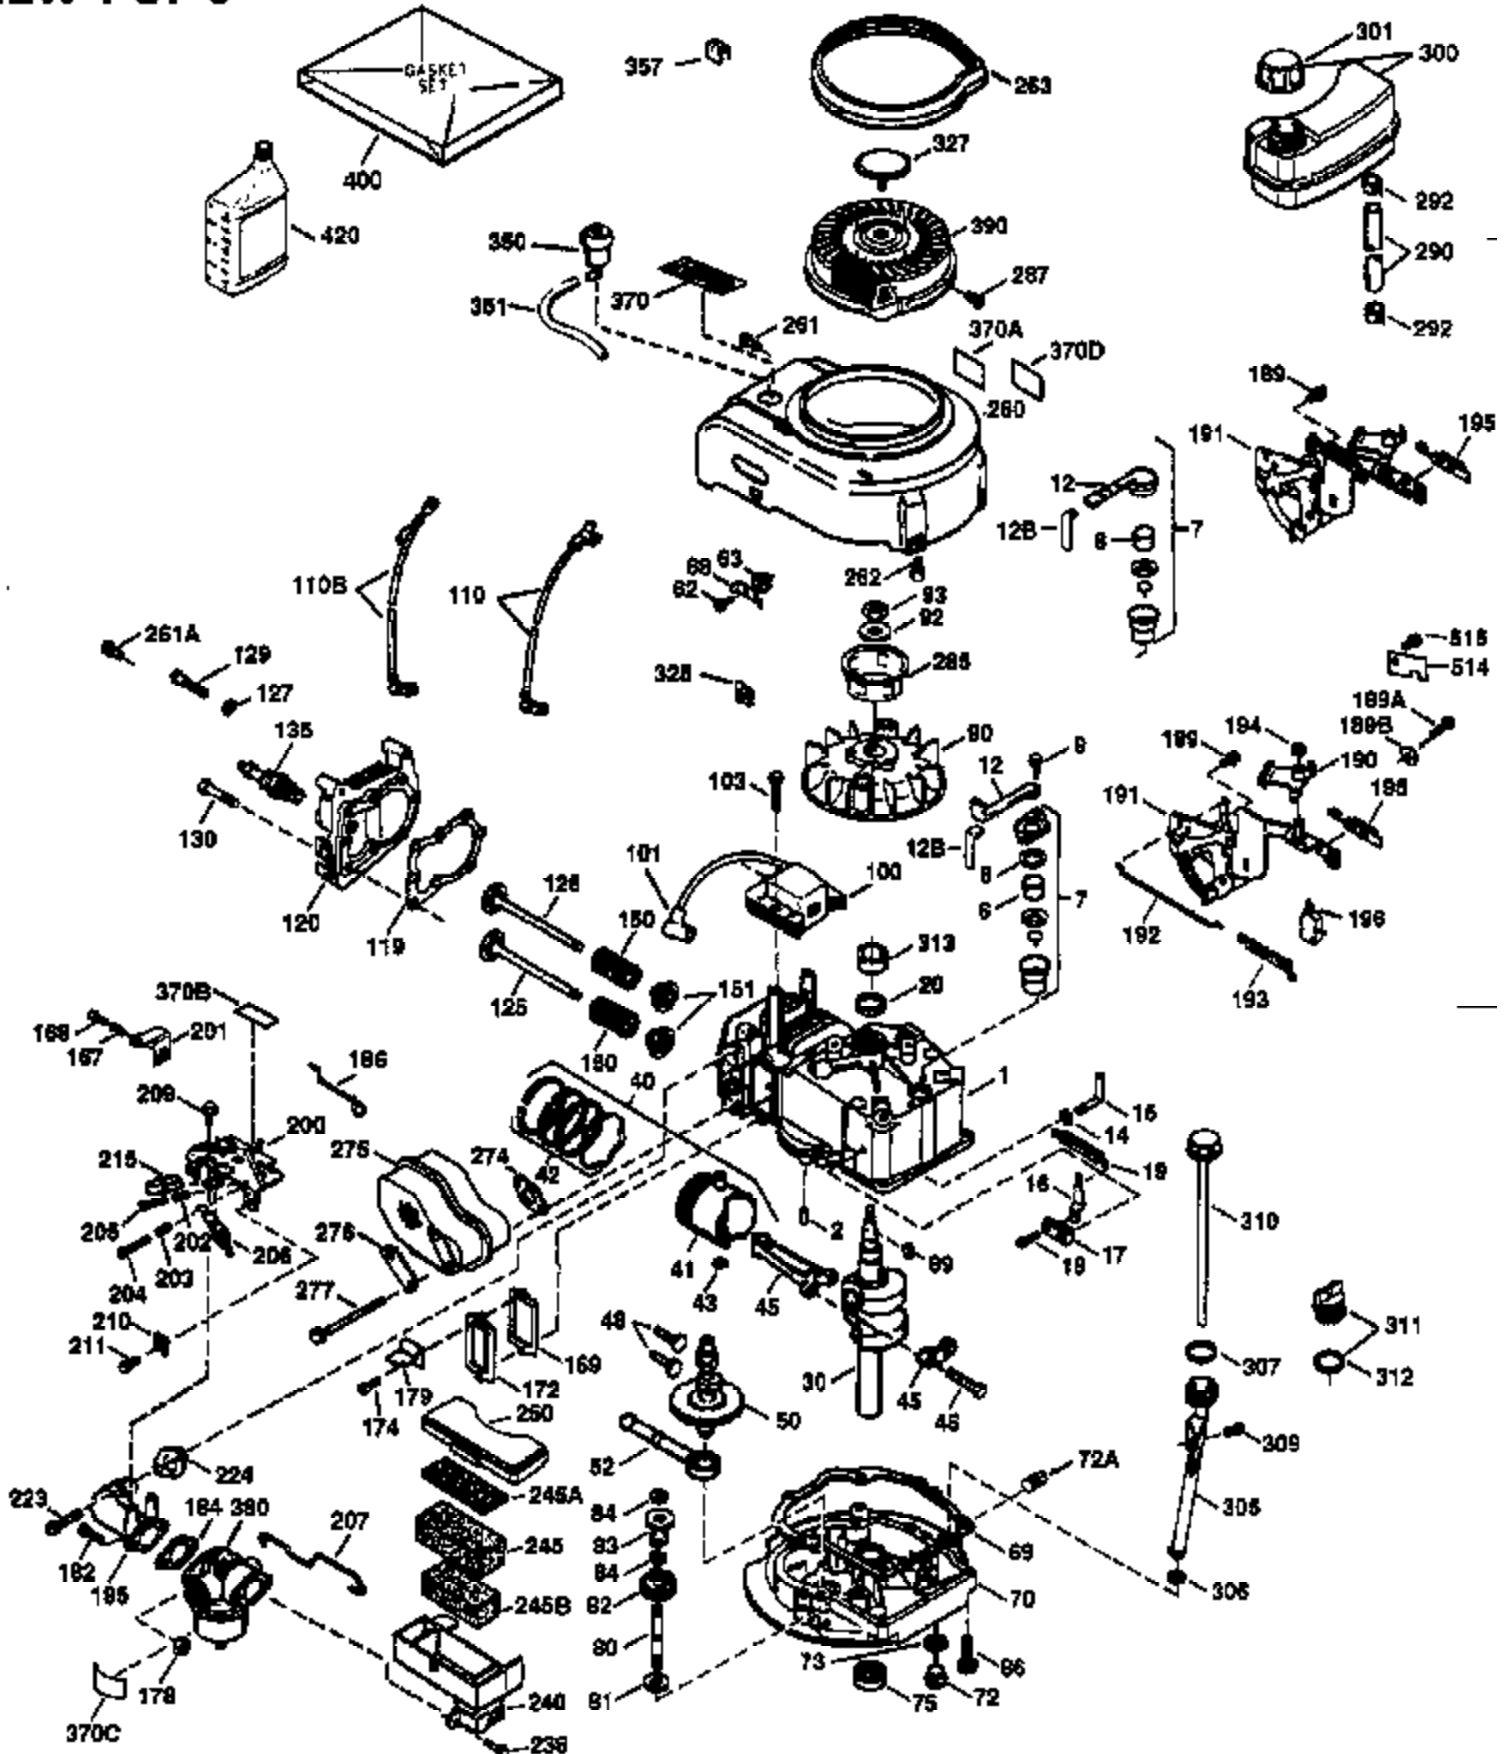

ILLUSTRATION SHOWS TYPICAL PARTS ONLY. ORDER BY PART NUMBER. PARTS NOT LISTED ARE SUPPLIED BY OEM.

VIEW 1 OF 3

Engine Parts List #1

Ref #	Part Number	Qty	Description
1	36265	1	Cylinder (Incl. 2 & 20)
2	26727	2	Dowel Pin
6	33734	1	Breather Element
7	34214A	1	Breather Ass'y. (Incl. 6, 8, 9, & 12)
8	33735	1	* Breather Gasket
9	30200	2	Screw, 10-24 x 9/16"
12	33886	1	Breather Tube
14	28277	1	Washer
15	30589	1	Governor Rod (Incl. 14)
16	31383A	1	Governor Lever
17	31335	1	Governor Lever Clamp
18	650548	1	Screw, 8-32 x 5/16"
19	36281	1	Extension Spring
20	32600	1	Oil Seal
30	36215A	1	Crankshaft
40	36073	1	Piston, Pin & Ring Set (Std.)
40	36074	1	Piston, Pin & Ring Set (.010" OS)
40	36075	1	Piston, Pin & Ring Set (.020" OS)
41	36070	1	Piston & Pin Ass'y. (Std.) (Incl. 43)
41	36071	1	Piston & Pin Ass'y. (.010" OS) (Incl. 43)
41	36072	1	Piston & Pin Ass'y. (.020" OS) (Incl. 43)
42	36076	1	Ring Set (Std.)
42	36077	1	Ring Set (.010" OS)
42	36078	1	Ring Set (.020" OS)
43	20381	2	Piston Pin Retaining Ring
45	30963B	1	Connecting Rod Ass'y. (Incl. 46)
46	32610A	2	Connecting Rod Bolt
48	27241	2	Valve Lifter
50	35992	1	Camshaft (MCR)
52	29914	1	Oil Pump Ass'y.
69	35261	1	Mounting Flange Gasket
70	34311D	1	Mounting Flange (Incl. 72 thru 83)
72	36083	1	Oil Drain Plug
75	27897	1	Oil Seal
80	30574A	1	Governor Shaft
81	30590A	1	Washer
82	30591	1	Governor Gear Ass'y. (Incl. 81)
83	30588A	1	Governor Spool
86	650488	6	Screw, 1/4-20 x 1-1/4"
89	611004	1	Flywheel Key
90	611112	1	Flywheel
92	650815	1	Belleville Washer
93	650816	1	Flywheel Nut
100	34443A	1	Solid State Ignition
101	610118	1	Spark Plug Cover
103	650814	2	Screw, Torx T-15, 10-24 x 1"
110	36230	1	Ground Wire
119	33554A	1	* Cylinder Head Gasket
120	34342	1	Cylinder Head
125	29313C	1	Exhaust Valve (Std.) (Incl. 151)
125	29315C	1	Exhaust Valve (1/32" OS) (Incl. 151)
126	29314B	1	Intake Valve (Std.) (Incl. 151)
126	29315C	1	Intake Valve (1/32" OS) (Incl. 151)
130	6021A	8	Screw, 5/16-18 x 1-1/2"
135	35395	1	Resistor Spark Plug (RJ19LM)
150	35991	2	Valve Spring
151	31673	2	Valve Spring Cap
169	27234A	1	* Valve Cover Gasket