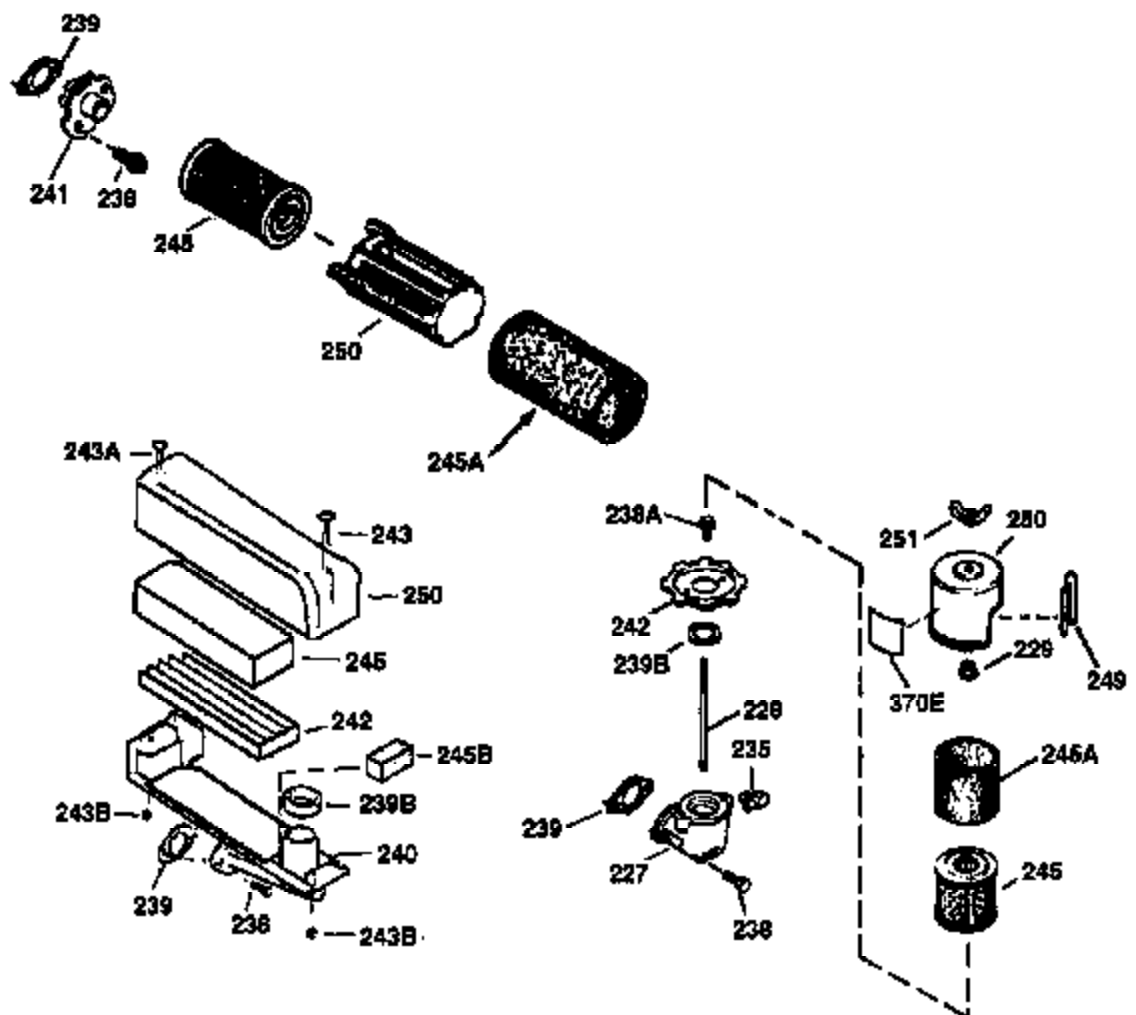

ILLUSTRATION SHOWS TYPICAL PARTS ONLY. ORDER BY PART NUMBER. PARTS NOT LISTED ARE SUPPLIED BY OEM.

VIEW 3 OF 3

Ref #	Part Number	Qty	Description
90	611112	1	Flywheel
238	650806	2	Screw, 10-32 x 5/8"
239	34338	1	* Air Cleaner Gasket
240	34858	1	Air Cleaner Body
245	34340	1	Air Cleaner Filter
250	34341B	1	Air Cleaner Cover
275	36491	1	Muffler (Incl. 277)
277	650988	2	Screw, 1/4-20 x 2-13/64"