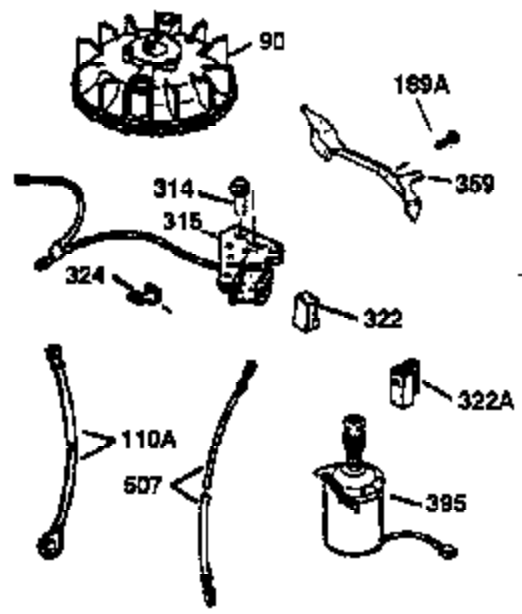

ILLUSTRATION SHOWS TYPICAL PARTS ONLY. ORDER BY PART NUMBER. PARTS NOT LISTED ARE SUPPLIED BY OEM.

VIEW 3 OF 3

Ref #	Part Number	Qty	Description
90	611112	1	Flywheel
238	650806	2	Screw, 10-32 x 5/8"
239	34338	1	* Air Cleaner Gasket
240	34858	1	Air Cleaner Body
245	34340	1	Air Cleaner Filter
250	34341B	1	Air Cleaner Cover
275	36491	1	Muffler (Incl. 277)
277	650988	2	Screw, 1/4-20 x 2-13/64"