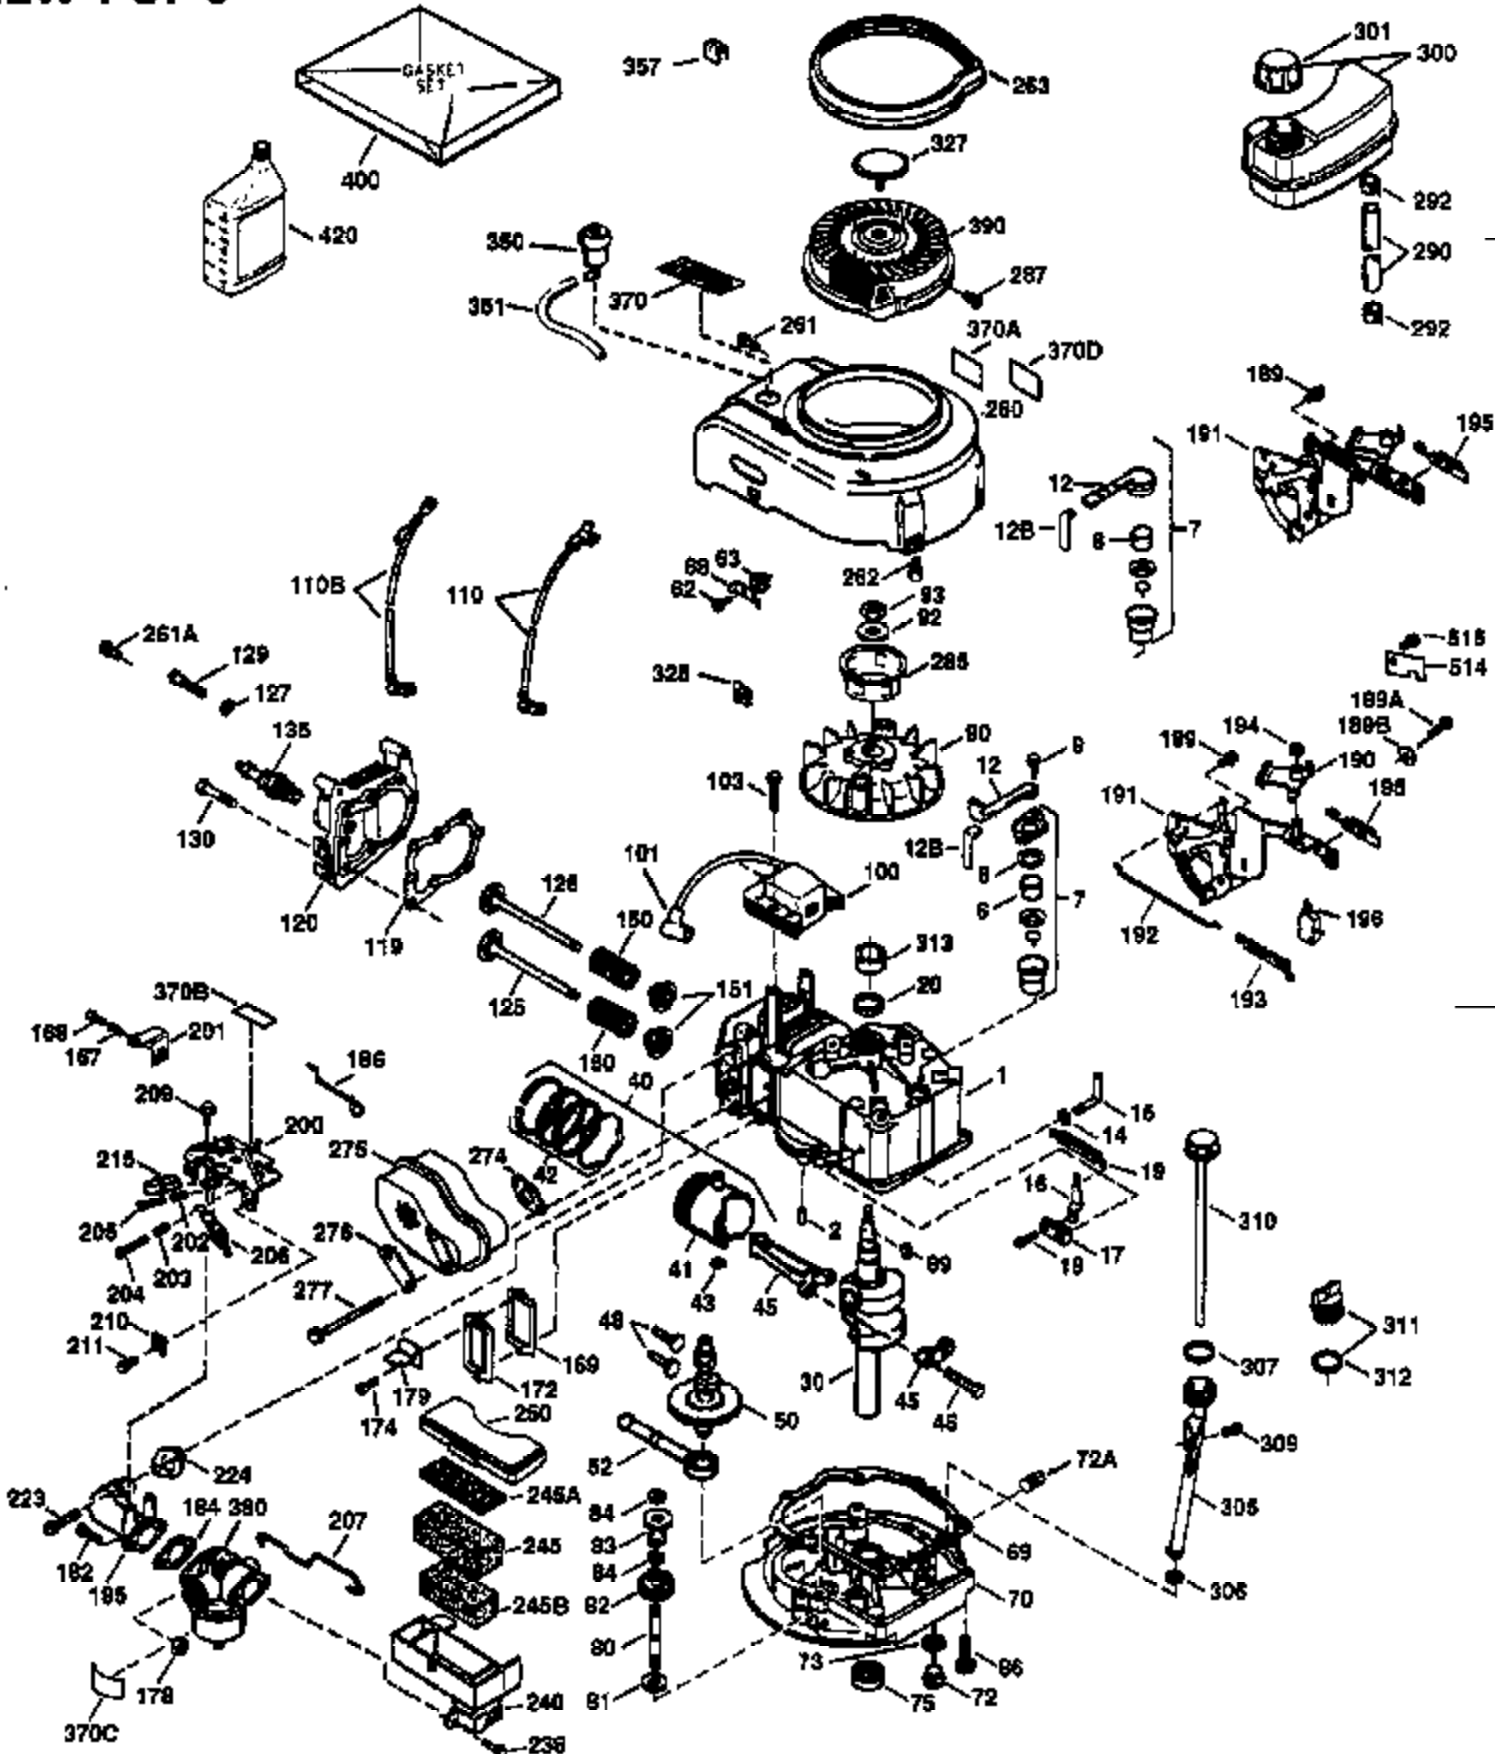

ILLUSTRATION SHOWS TYPICAL PARTS ONLY. ORDER BY PART NUMBER. PARTS NOT LISTED ARE SUPPLIED BY OEM.

VIEW 1 OF 3

Engine Parts List #1

Ref #	Part Number	Qty	Description
1	36478	1	Cylinder (Incl. 2 & 20)
2	26727	2	Dowel Pin
6	33734	1	Breather Element
7	34214A	1	Breather Ass'y. (Incl. 6, 8, 9 & 12)
8	33735	1	* Breather Gasket
9	30200	2	Screw, 10-24 x 9/16"
12	33886	1	Breather Tube
14	28277	1	Washer
15	30589	1	Governor Rod (Incl. 14)
16	31383A	1	Governor Lever
17	31335	1	Governor Lever Clamp
18	650548	1	Screw, 8-32 x 5/16"
19	36281	1	Extension Spring
20	32600	1	Oil Seal
30	36455	1	Crankshaft
40	36073	1	Piston, Pin & Ring Set (Std.)
40	36074	1	Piston, Pin & Ring Set (.010" OS)
40	36075	1	Piston, Pin & Ring Set (.020" OS)
41	36070	1	Piston & Pin Ass'y. (Std.) (Incl. 43)
41	36071	1	Piston & Pin Ass'y. (.010" OS) (Incl. 43)
41	36072	1	Piston & Pin Ass'y. (.020" OS) (Incl. 43)
42	36076	1	Ring Set (Std.)
42	36077	1	Ring Set (.010" OS)
42	36078	1	Ring Set (.020" OS)
43	20381	2	Piston Pin Retaining Ring
45	30963B	1	Connecting Rod Ass'y. (Incl. 46)
46	32610A	2	Connecting Rod Bolt
48	27241	2	Valve Lifter
50	35992	1	Camshaft (MCR)
52	29914	1	Oil Pump Ass'y.
69	35261	1	Mounting Flange Gasket
70	34311D	1	Mounting Flange (Incl. 72 thru 83)
72	36083	1	Oil Drain Plug
75	27897	1	Oil Seal
80	30574A	1	Governor Shaft
81	30590A	1	Washer
82	30591	1	Governor Gear Ass'y. (Incl. 81)
83	30588A	1	Governor Spool
86	650488	6	Screw, 1/4-20 x 1-1/4"
89	611004	1	Flywheel Key
90	611112	1	Flywheel
92	650815	1	Belleville Washer
93	650816	1	Flywheel Nut
100	34443A	1	Solid State Ignition
101	610118	1	Spark Plug Cover
103	650814	2	Screw, Torx T-15, 10-24 x 1"
110	36230	1	Ground Wire
119	36477	1	* Cylinder Head Gasket
120	36476	1	Cylinder Head
125	36471	1	Exhaust Valve (Std.) (Incl. 151)
125	36472	1	Exhaust Valve (1/32" OS) (Incl. 151)
126	29314B	1	Intake Valve (Std.) (Incl. 151)
126	29315C	1	Intake Valve (1/32" OS) (Incl. 151)
130	6021A	8	Screw, 5/16-18 x 1-1/2"
135	35395	1	Resistor Spark Plug (RJ19LM)
150	35991	2	Valve Spring
151	31673	2	Valve Spring Cap
169	27234A	1	* Valve Cover Gasket